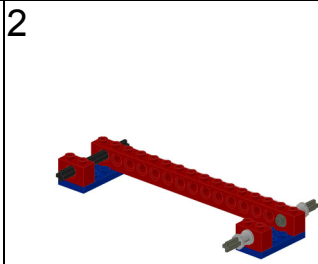

Apollo Carrier

Parts List

Step	Qty	Description
1	2	Plate 2x4 - holes
1	2	Brick 1x2 - hole
1	1	Brick 1x16 - holes
2	1	Axle 6
2	2	Wheel - Large
2	2	Bushing
3	2	Tire - Medium
3	2	Tire - Small
3	4	Wheel - Large
4	1	Axle 4
4	1	Gear - 24 Tooth
4	1	Gear - 16 Tooth
5	1	Gearbox 2x4x3.3
6	2	Plate 1x2
6	1	Brick 1x2 - axlehole
6	1	Brick 2x4
6	1	Brick 1x2
7	1	Axle 5
7	2	Rotor 1x5
7	1	Bushing - 1/2
7	1	Adapter - 90 deg axle
8	3	Pin
8	1	Brick 1x6 - holes
9	4	Plate 1x10
10	2	Plate 1x2
10	1	Gear Rack 1x4
11	2	Plate 1x2
11	1	Gear Rack 1x4
12	2	Elastic Band - yellow
13	2	Blue Moon Rock
13	4	Amber Moon Rock