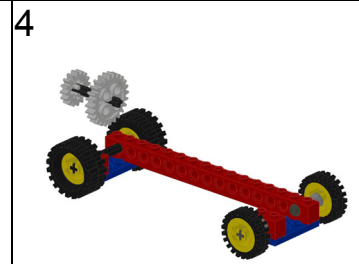

Apollo Carrier

Parts List

Step	Qty	Description
1	2	Plate 2x4 - holes
1	2	Brick 1x2 - hole
1	1	Brick 1x16 - holes
2	1	Axle 6
2	2	Wheel - Large
2	2	Bushing
3	2	Tire - Medium
3	2	Tire - Small
3	4	Wheel - Large
4	1	Axle 4
4	1	Gear - 24 Tooth
4	1	Gear - 16 Tooth
5	1	Gearbox 2x4x3.3
6	2	Plate 1x2
6	1	Brick 1x2 - axlehole
6	1	Brick 2x4
6	1	Brick 1x2
7	1	Axle 5
7	2	Rotor 1x5
7	1	Bushing - 1/2
7	1	Adapter - 90 deg axle
8	3	Pin
8	1	Brick 1x6 - holes
9	4	Plate 1x10
10	2	Plate 1x2
10	1	Gear Rack 1x4
11	2	Plate 1x2
11	1	Gear Rack 1x4
12	2	Elastic Band - yellow
13	2	Blue Moon Rock
13	4	Amber Moon Rock