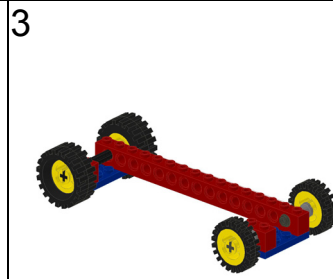

# Apollo Carrier

## Parts List

Step	Qty	Description
1	2	Plate 2x4 - holes
1	2	Brick 1x2 - hole
1	1	Brick 1x16 - holes
2	1	Axle 6
2	2	Axle - 3 - stud
2	2	Bushing
3	2	Tire - Medium
3	2	Tire - Small
3	4	Wheel - Large
4	1	Axle 4
4	1	Gear - 24 Tooth
4	1	Gear - 16 Tooth
5	1	Gearbox 2x4x3.3
6	2	Plate 1x2
6	1	Brick 1x2 - axlehole
6	1	Brick 2x4
6	1	Brick 1x2
7	1	Axle 5
7	2	Rotor 1x5
7	1	Bushing - 1/2
7	1	Adapter - 90 deg axle
8	3	Pin
8	1	Brick 1x6 - holes
9	4	Plate 1x10
10	2	Plate 1x2
10	1	Gear Rack 1x4
11	2	Plate 1x2
11	1	Gear Rack 1x4
12	2	Elastic Band - yellow
13	2	Blue Moon Rock
13	4	Amber Moon Rock