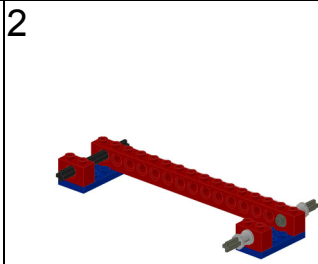

## Parts List

Step	Qty	Description
1	2	Plate 2x4 - holes
1	2	Brick 1x2 - hole
1	1	Brick 1x16 - holes
2	1	Axle 6
2	2	Axle - 3 - stud
2	2	Bushing
3	2	Tire - Medium
3	2	Tire - Small
3	4	Wheel - Large
4	1	Axle 4
4	1	Gear - 24 Tooth
4	1	Gear - 16 Tooth
5	1	Gearbox 2x4x3.3
6	2	Plate 1x2
6	1	Brick 1x2 - axlehole
6	1	Brick 2x4
6	1	Brick 1x2
7	1	Axle 5
7	2	Rotor 1x5
7	1	Bushing - 1/2
7	1	Adapter - 90 deg axle
8	3	Pin
8	1	Brick 1x6 - holes
9	4	Plate 1x10
10	2	Plate 1x2
10	1	Gear Rack 1x4
11	2	Plate 1x2
11	1	Gear Rack 1x4
12	2	Elastic Band - yellow
13	2	Blue Moon Rock
13	4	Amber Moon Rock