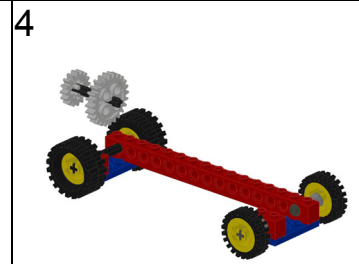

# Apollo Carrier

## Parts List

Step	Qty	Description
1	2	Plate 2x4 - holes
1	2	Brick 1x2 - hole
1	1	Brick 1x16 - holes
2	1	Axle 6
2	2	Axle - 3 - stud
2	2	Bushing
3	2	Tire - Medium
3	2	Tire - Small
3	4	Wheel - Large
4	1	Axle 4
4	1	Gear - 24 Tooth
4	1	Gear - 16 Tooth
5	1	Gearbox 2x4x3.3
6	2	Plate 1x2
6	1	Brick 1x2 - axlehole
6	1	Brick 2x4
6	1	Brick 1x2
7	1	Axle 5
7	2	Rotor 1x5
7	1	Bushing - 1/2
7	1	Adapter - 90 deg axle
8	3	Pin
8	1	Brick 1x6 - holes
9	4	Plate 1x10
10	2	Plate 1x2
10	1	Gear Rack 1x4
11	2	Plate 1x2
11	1	Gear Rack 1x4
12	2	Elastic Band - yellow
13	2	Blue Moon Rock
13	4	Amber Moon Rock