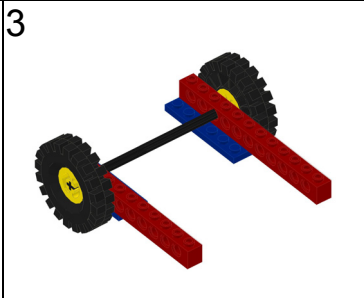

Luna Carrier

Parts List

Step	Qty	Description
1	2	Plate 2x6
2	1	Axle 12
2	2	Brick 1x12 - holes
3	2	Tire - Large
3	2	Wheel - Large
4	2	Brick 1x8 - holes
5	1	Axle Pin
5	1	Gear - 12 Tooth - Bevel
6	2	Brick 1x10 - holes
7	1	Axle 10
7	2	Worm Screw
7	1	Thin Wheel Tire
7	1	Wheel - Thin
7	2	Wheel - Large
8	2	Gear - 8 Tooth
8	2	Axle Pin
9	6	Blue Moon Rock
9	4	Amber Moon Rock