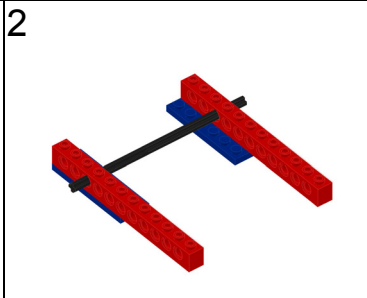

Luna Carrier

Parts List

Step	Qty	Description
1	2	Plate 2x6
2	1	Axle 12
2	2	Brick 1x12 - holes
3	2	Tire - Large
3	2	Wheel - Large
4	2	Brick 1x8 - holes
5	1	Axle Pin
5	1	Gear - 12 Tooth - Bevel
6	2	Brick 1x10 - holes
7	1	Axle 10
7	2	Worm Screw
7	1	Thin Wheel Tire
7	1	Wheel - Thin
7	2	Wheel - Large
8	2	Gear - 8 Tooth
8	2	Axle Pin
9	6	Blue Moon Rock
9	4	Amber Moon Rock