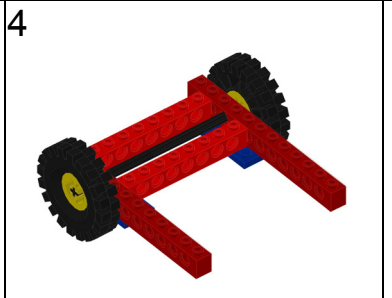

Luna Carrier

Parts List

Step	Qty	Description
1	2	Plate 2x6
2	1	Axle 12
2	2	Brick 1x12 - holes
3	2	Tire - Large
3	2	Wheel - Large
4	2	Brick 1x8 - holes
5	1	Axle Pin
5	1	Gear - 12 Tooth - Bevel
6	2	Brick 1x10 - holes
7	1	Axle 10
7	2	Worm Screw
7	1	Thin Wheel Tire
7	1	Wheel - Thin
7	2	Wheel - Large
8	2	Gear - 8 Tooth
8	2	Axle Pin
9	6	Blue Moon Rock
9	4	Amber Moon Rock