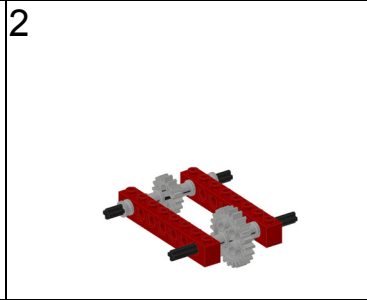

Pioneer Carrier

Parts List

Step	Qty	Description
1	2	Brick 1x8 - holes
2	2	Axle 8
2	1	Gear - 24 Tooth
2	2	Bushing - 1/2
2	4	Bushing
2	1	Gear - 16 Tooth
3	2	Tire - Medium
3	2	Pulley - Small
3	2	Wheel - Large
4	25	Chain Link
5	2	Plate 2x8 -holes
6	2	Brick 1x2
6	2	Brick 1x6 - holes
7	4	Brick 2x1 - 45 deg slope
7	2	Brick - 1x4 - holes
8	1	Axle 3
8	1	Cam - axle
9	2	Connector
10	1	Axle 6
10	2	Liftarm 1x4
10	2	Gear - 12 Tooth - Bevel
11	1	Axle 2 - notched
12	2	Axle Pin
12	2	Axle Joiner
13	4	Blue Moon Rock
13	2	Amber Moon Rock