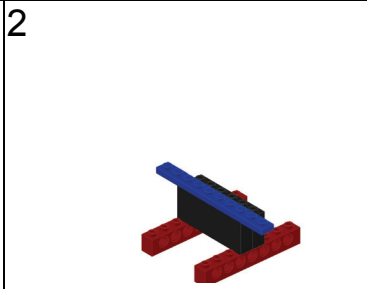

# Welty Carrier

## Parts List

Step	Qty	Description
1	2	Brick 1x8 - holes
2	1	Weight 2x6x2
2	1	Plate 1x10
3	2	Brick 1x2 - axle hole
3	2	Axle Pin
4	1	Plate 6x8
5	2	Brick 1x8 - holes
5	1	Brick 1x4 - holes
5	1	Tile 1x4
6	1	Brick 1x4 - holes
6	1	Brick 1x12 - holes
6	2	Pin
7	2	Brick 1x10 - holes
8	1	Axle 10
8	2	Worm Screw
8	2	Bushing
9	1	Gear - 24 tooth
10	2	Pulley - small
11	21	Scrabble® Tile