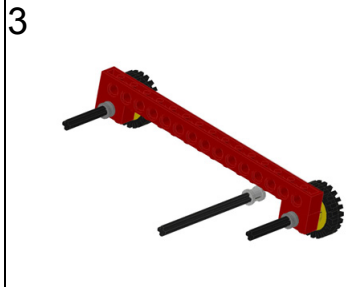

# Seuss Carrier

## Parts List

Step	Qty	Description
1	2	Axle 6
1	2	Wheel - large
1	2	Tire - small
1	2	Bushing - 1/2
2	2	Brick 1x2 - hole
2	1	Brick 1x16 - holes
2	2	Bushing - 1/2
3	1	Axle 8
3	1	Bushing
4	1	Brick 1x16 - holes
4	1	Gear - 24 tooth
4	1	Gear - 16 tooth
4	1	Bushing
5	37	Chain Link
6	2	Wheel - large
6	2	Tire - large
7	1	Connector - 90 degree
8	1	Axle 5
8	1	Bushing - 1/2
8	1	Bushing
9	1	Gear - 16 tooth
10	14	Scrabble® Tile