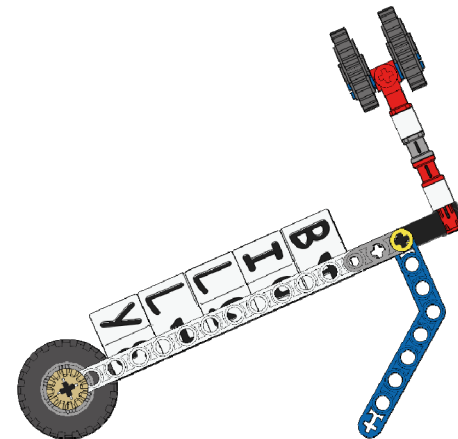

Midnight Carrier

<p>1 of 14</p>	<p>1x  Axle 8 Black</p>	<p>1x  Axle 10 Black</p>	<p>1x  Bushing 1/2 Yellow</p>	<p>1x  Crank - Pin Light Gray</p>	<p>1x  Gear - 12 Tooth Bevel Tan</p>	
 <p>The assembly diagram shows two sub-assemblies. The upper one consists of a light gray crank pin with a yellow bushing inserted into its top hole. The lower one consists of a black axle with a tan 12-tooth bevel gear mounted on its end.</p>						

Midnight Carrier

<p>12 of 14</p>	<p>1x</p>  <p>Connector Union - Hole Red</p>	<p>1x</p>  <p>Pin - Long Slots Blue</p>	
			

Midnight Carrier

13
of 14

2x

Gear - 24 Tooth

Dark Gray

Midnight Carrier

14
of 14

10x

SeaBot

White

Midnight Carrier

Midnight Carrier

Top View

Front View

Side View