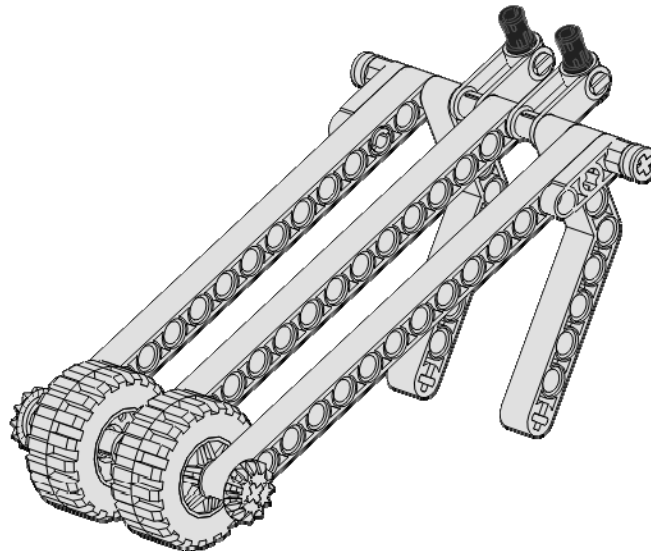

Midnight Carrier

8
of 14

2x

Pin
Slots
Black