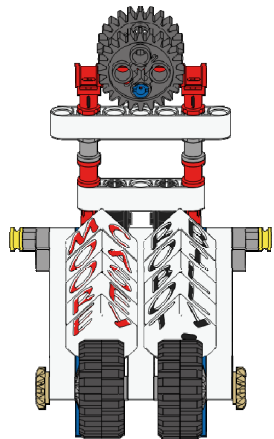

Midnight Carrier

<p>1 of 14</p>	<p>1x  Axle 8 Black</p>	<p>1x  Axle 10 Black</p>	<p>1x  Bushing 1/2 Yellow</p>	<p>1x  Crank - Pin Light Gray</p>	<p>1x  Gear - 12 Tooth Bevel Tan</p>	
 <p>The assembly diagram shows two sub-assemblies. The upper one consists of a light gray crank pin with a yellow bushing inserted into its top hole. The lower one consists of a black axle with a tan 12-tooth bevel gear mounted on its end.</p>						

Midnight Carrier

<p>12 of 14</p>	<p>1x</p>  <p>Connector Union - Hole Red</p>	<p>1x</p>  <p>Pin - Long Slots Blue</p>	
			

Midnight Carrier

13
of 14

2x

Gear - 24 Tooth

Dark Gray

Midnight Carrier

14
of 14

10x

SeaBot

White

Midnight Carrier

Midnight Carrier

Top View

Front View

Side View