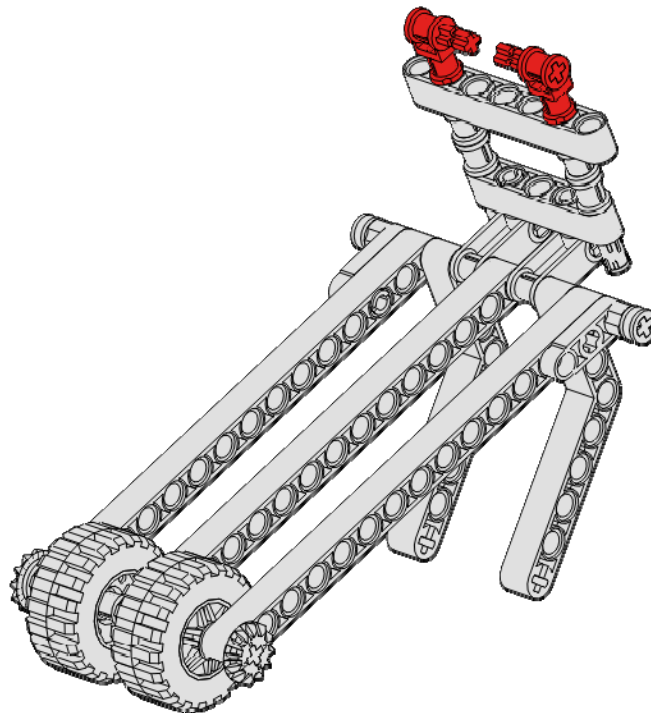

Midnight Carrier

<p>1 of 14</p>	<p>1x  Axle 8 Black</p>	<p>1x  Axle 10 Black</p>	<p>1x  Bushing 1/2 Yellow</p>	<p>1x  Crank - Pin Light Gray</p>	<p>1x  Gear - 12 Tooth Bevel Tan</p>	
 <p>The assembly diagram shows two sub-assemblies. The upper one consists of a light gray crank pin with a yellow bushing inserted into its top hole. The lower one consists of a black axle with a tan 12-tooth bevel gear mounted on its end.</p>						

Midnight Carrier

<p>10 of 14</p>	<p>2x</p>  <p>Bushing Light Gray</p>	<p>1x</p>  <p>Liftarm 1x7 White</p>	
			

Midnight Carrier

11
of 14

2x

Axle 2
Notched
Red

2x

Connector 1x2
90 Degree
Red

Midnight Carrier

<p>12 of 14</p>	<p>1x</p>  <p>Connector Union - Hole Red</p>	<p>1x</p>  <p>Pin - Long Slots Blue</p>	
			

Midnight Carrier

13
of 14

2x

Gear - 24 Tooth

Dark Gray

Midnight Carrier

Side View