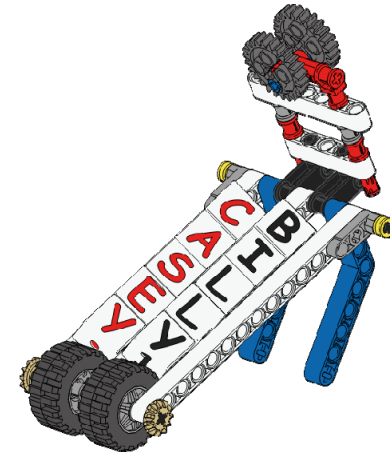

Midnight Carrier

<p>1 of 14</p>	<p>1x  Axle 8 Black</p>	<p>1x  Axle 10 Black</p>	<p>1x  Bushing 1/2 Yellow</p>	<p>1x  Crank - Pin Light Gray</p>	<p>1x  Gear - 12 Tooth Bevel Tan</p>	
 <p>The assembly diagram shows two sub-assemblies. The upper one consists of a light gray crank pin with a yellow bushing inserted into its top hole. The lower one consists of a black axle with a tan 12-tooth bevel gear mounted on its end.</p>						

Midnight Carrier

<p>12 of 14</p>	<p>1x</p>  <p>Connector Union - Hole Red</p>	<p>1x</p>  <p>Pin - Long Slots Blue</p>	
			

Midnight Carrier

13
of 14

2x

Gear - 24 Tooth

Dark Gray

Midnight Carrier

14
of 14

10x

SeaBot

White

Midnight Carrier

Midnight Carrier

Top View

Front View

Side View