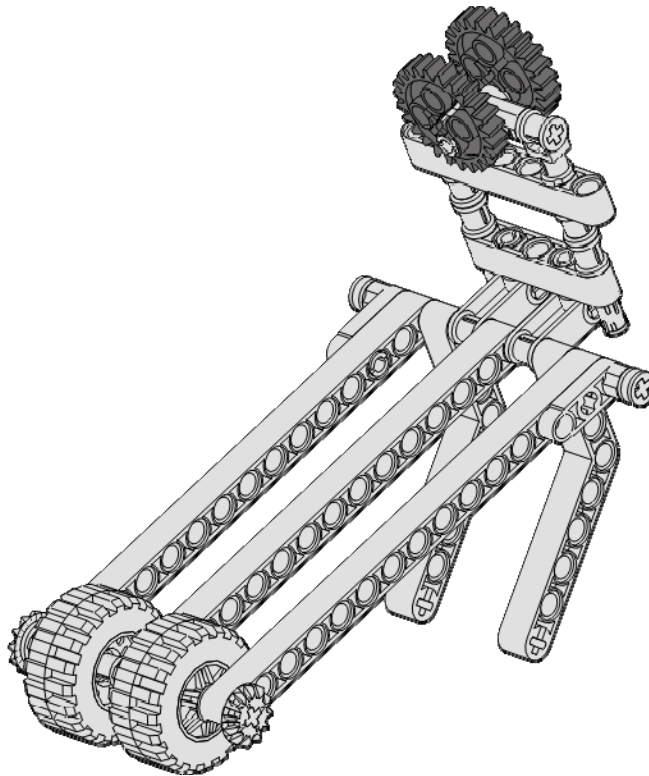

Midnight Carrier

<p>1 of 14</p>	<p>1x  Axle 8 Black</p>	<p>1x  Axle 10 Black</p>	<p>1x  Bushing 1/2 Yellow</p>	<p>1x  Crank - Pin Light Gray</p>	<p>1x  Gear - 12 Tooth Bevel Tan</p>	
 <p>The assembly diagram shows two sub-assemblies. The upper one consists of a light gray crank pin with a yellow bushing inserted into its top hole. The lower one consists of a black axle with a tan 12-tooth bevel gear mounted on its end.</p>						

Midnight Carrier

<p>12 of 14</p>	<p>1x</p>  <p>Connector Union - Hole Red</p>	<p>1x</p>  <p>Pin - Long Slots Blue</p>	
			

Midnight Carrier

13
of 14

2x

Gear - 24 Tooth

Dark Gray

Midnight Carrier

Side View