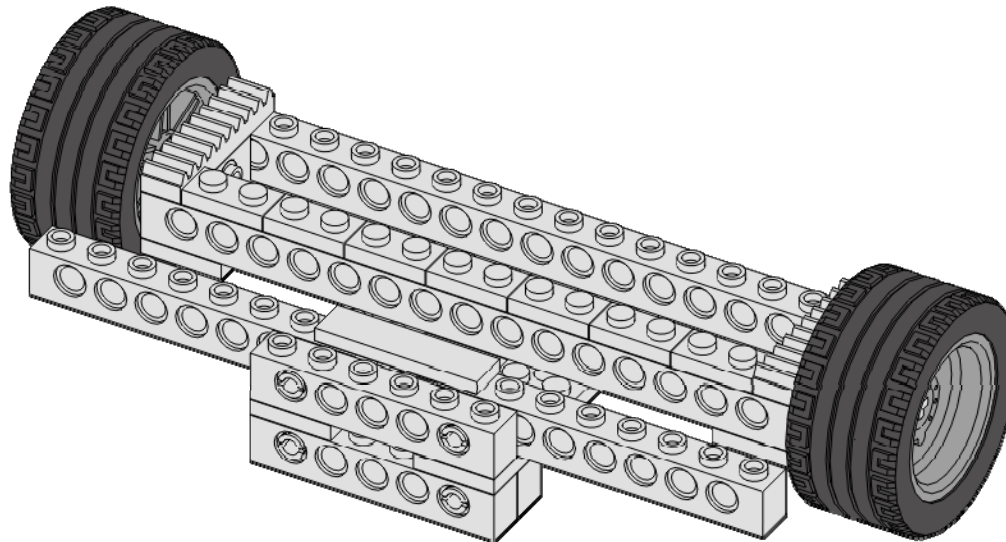

Sunlight Carrier

9
of 19

2x

Wheel - Rim
Large
Light Gray

2x

Wheel - Tire
Large
Black