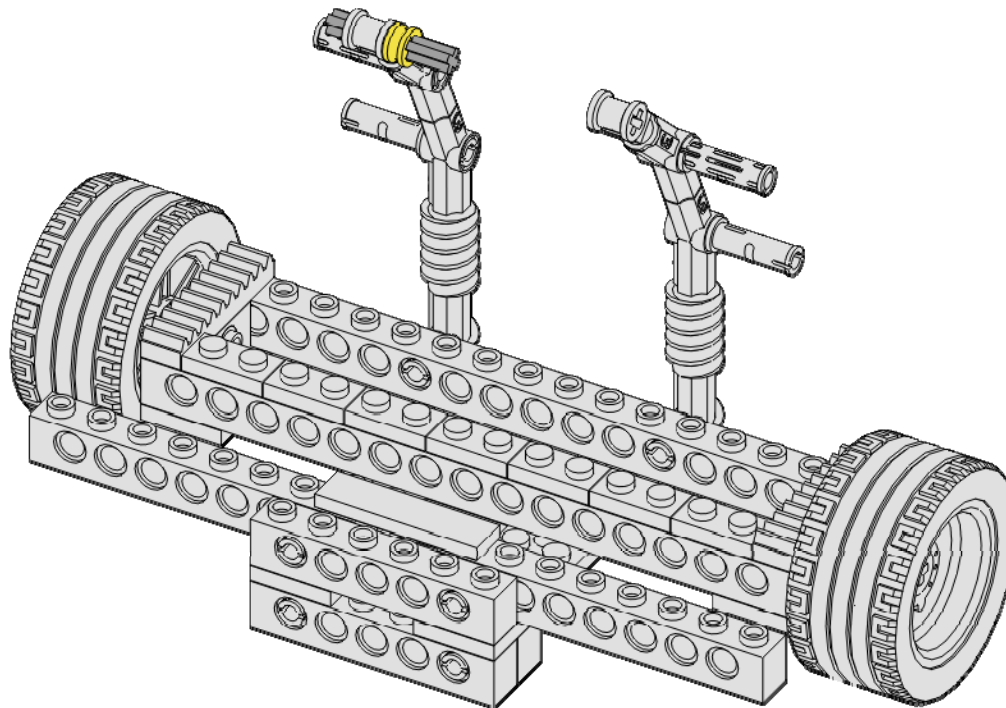

Sunlight Carrier

15
of 19

1x

Axle 3

Light Gray

1x

Bushing
1/2

Yellow