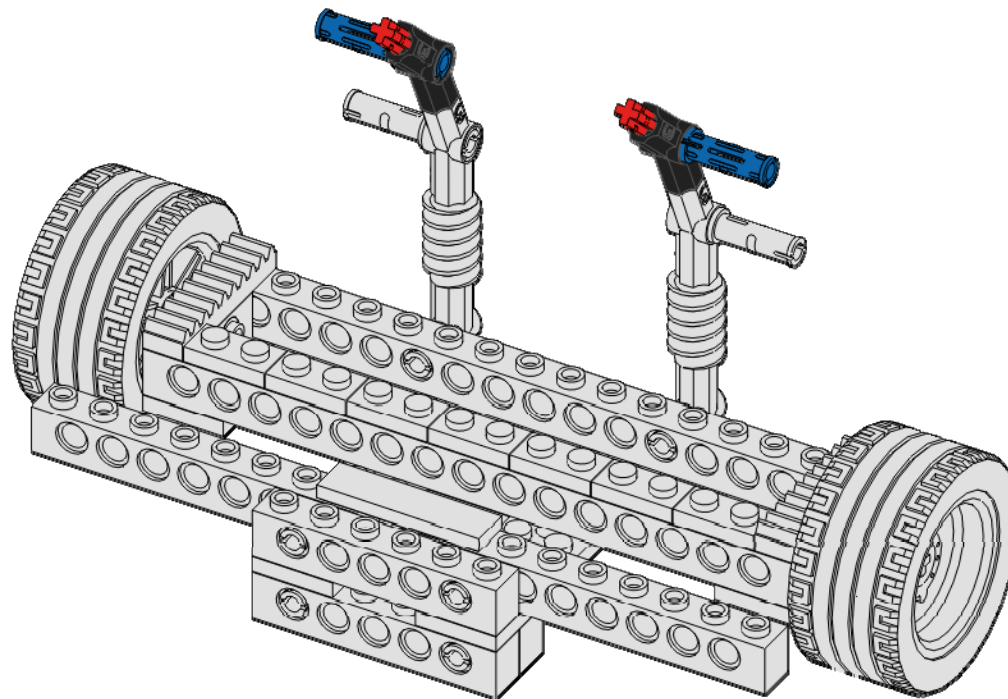

2x

Connector
30 Degree
Black

2x

Pin - Long
Slots
Blue

Sunlight Carrier

14
of 19

2x

Connector 1x2
90 Degree
Red