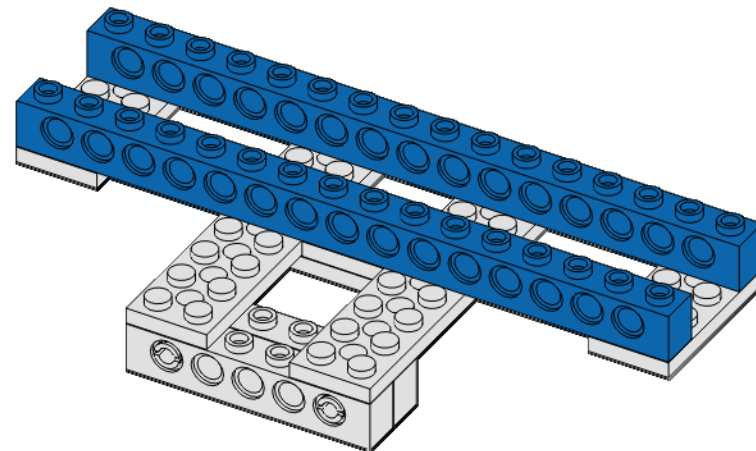

Blue

2x

Plate 2x4

Holes

Blue

2x

Plate 2x8

Holes

Blue

Sunlight Carrier

4
of 19

2x

Brick 1x16
Holes
Blue

Sunlight Carrier

5
of 19

2x

The diagram shows a 3D perspective view of the assembled Sunlight Carrier. It consists of several gray Technic beams of varying lengths (1x10, 1x12, 1x14, and 1x16) and two 1x2 blue Technic bricks with holes. Two dark gray axles are inserted through the blue bricks, which are secured with yellow bushings. The assembly is designed to hold a solar panel in place.