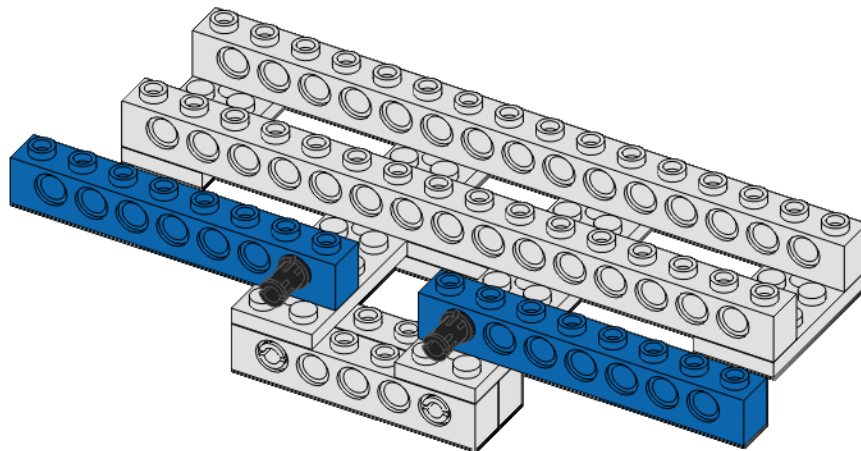

Sunlight Carrier

5
of 19

2x

Brick 1x8
Holes
Blue

2x

Pin
Slots
Black