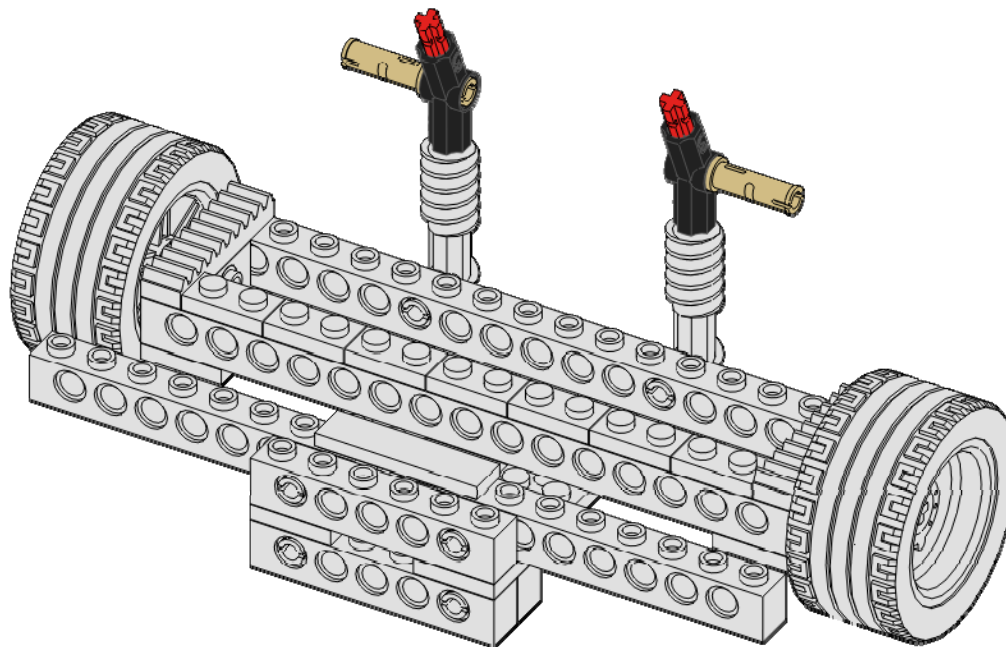

2x

Connector
30 Degree
Black

2x

Pin - Long
Tan

Sunlight Carrier

13
of 19

2x

Axle 2
Notched
Red