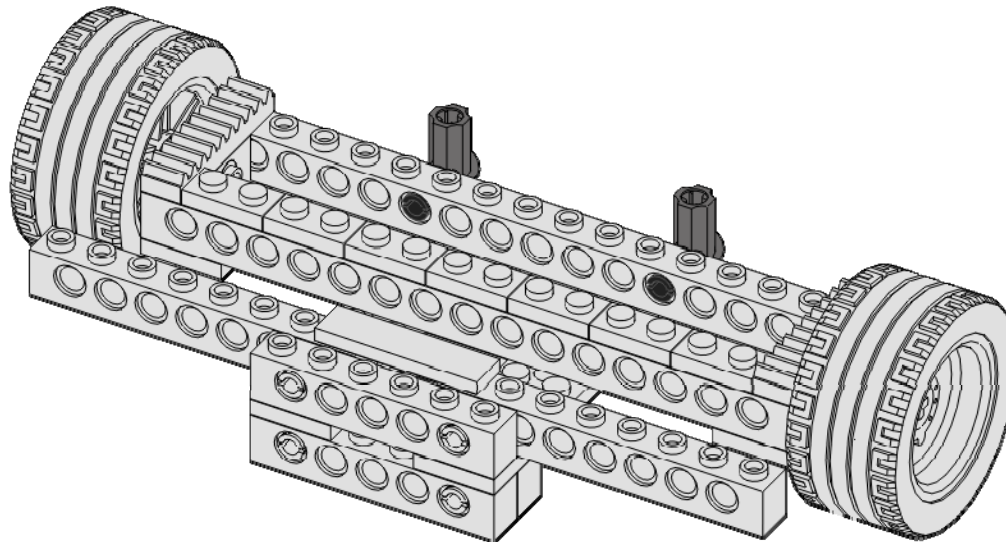

2x

Pin
Slots
Black

2x

Connector 1x2
90 Degree
Dark Gray

Sunlight Carrier

11
of 19

2x

Axle 4