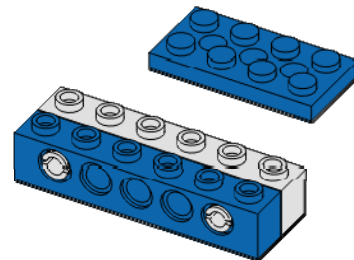

1x

Brick 1x6
Holes
Blue

1x

Plate 2x4
Holes
Blue

Sunlight Carrier

3
of 19

1x

Plate 1x2

Blue

2x

Plate 2x4

Holes

Blue

2x

Plate 2x8

Holes

The diagram shows a 3D perspective view of the assembled Sunlight Carrier. It consists of several gray Technic beams of varying lengths (1x10, 1x12, 1x14, and 1x16) and two 1x2 blue Technic bricks with holes. Two dark gray axles are inserted through the blue bricks, which are secured with yellow bushings. The assembly is designed to hold a solar panel in place.