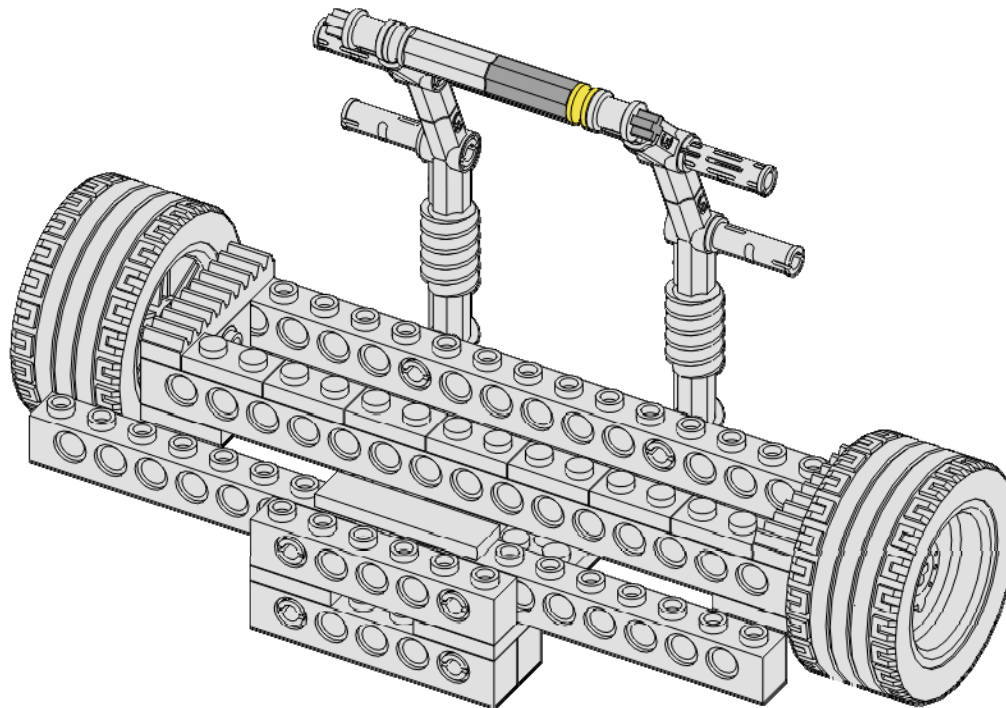

1x

Axle 3
Light Gray

1x

Bushing
1/2
Yellow

1x

Connector
Union
Light Gray

Sunlight Carrier

18
of 19