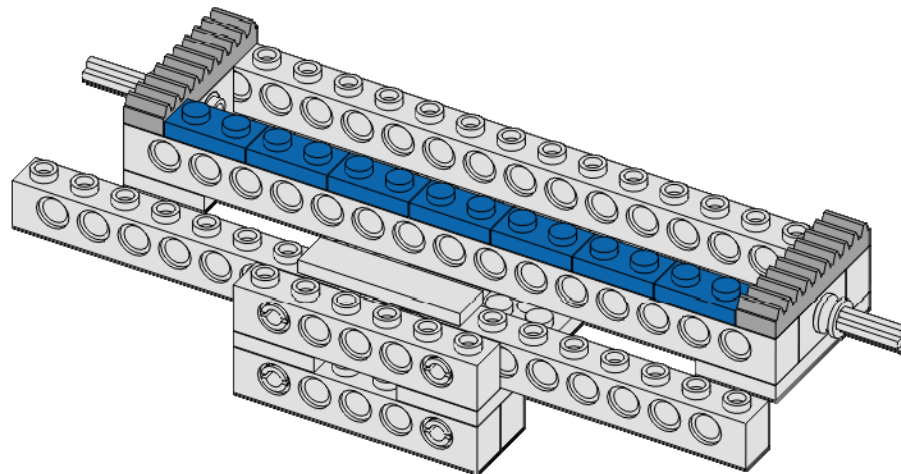

Sunlight Carrier

8
of 19

2x

Gear - Rack 1x4

Light Gray

7x

Plate 1x2

Blue