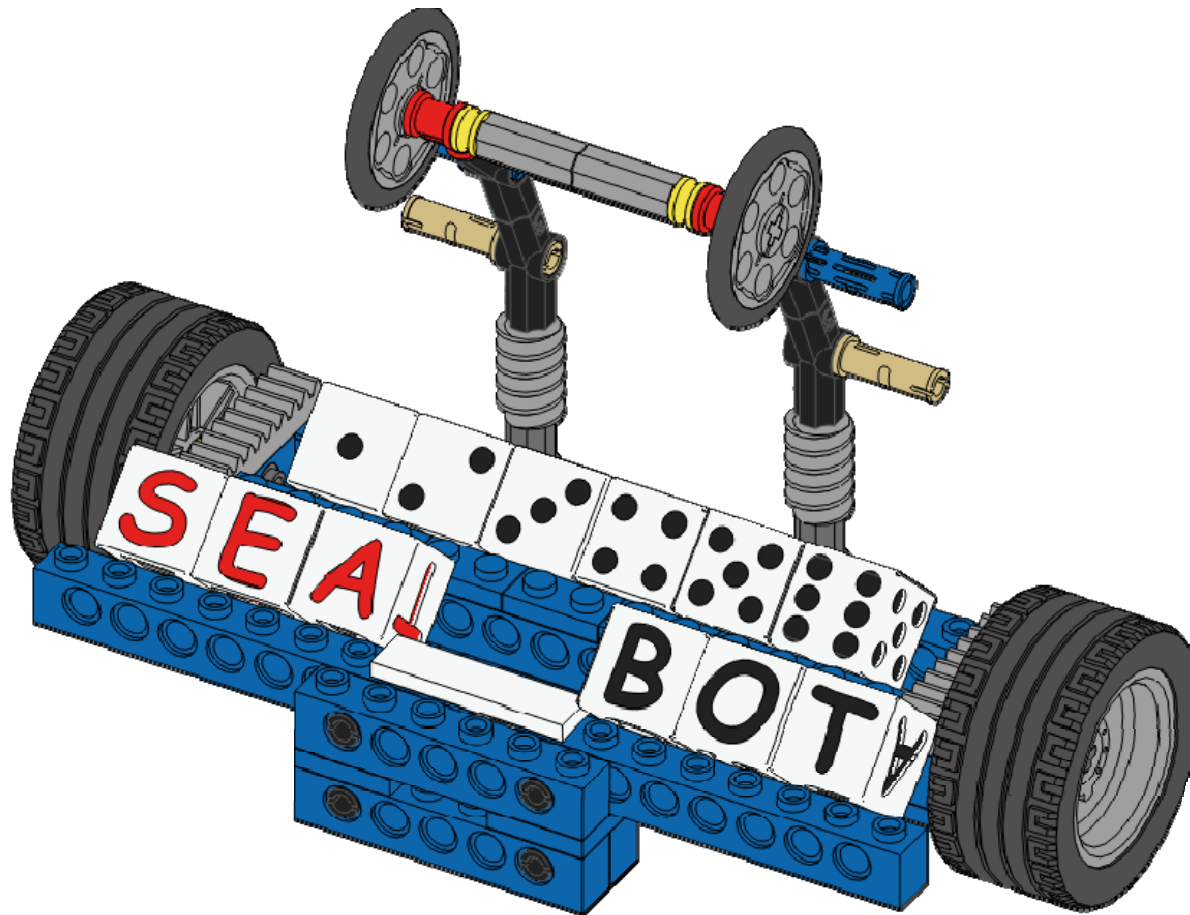

Sunlight Carrier