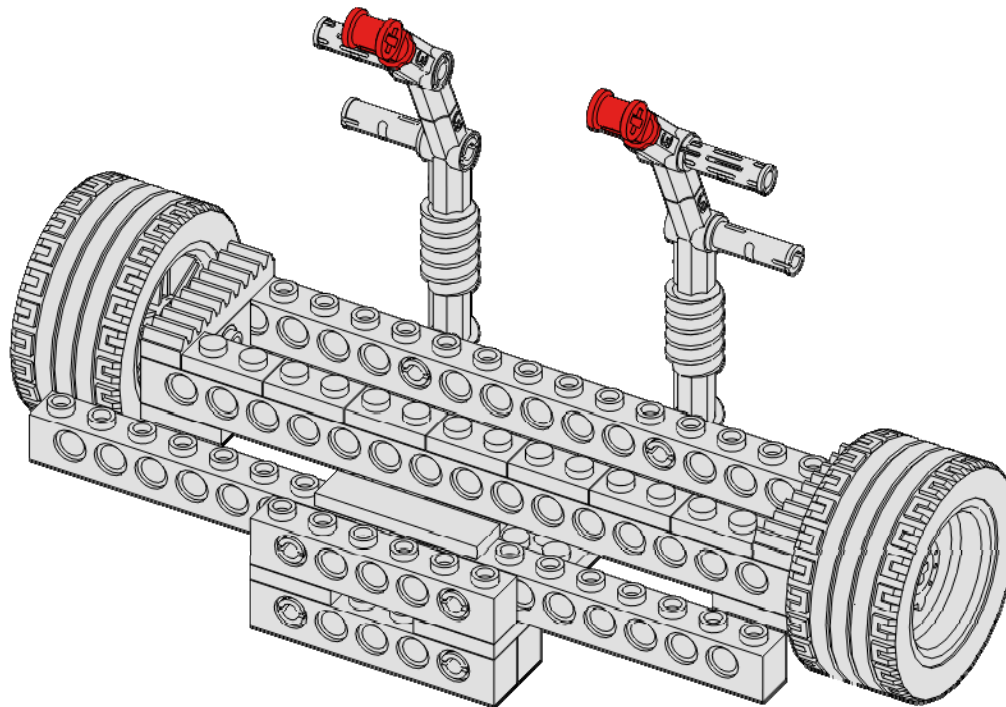

2x

Connector
30 Degree
Black

2x

Pin - Long
Slots
Blue

Sunlight Carrier

14
of 19

2x

Connector 1x2
90 Degree
Red