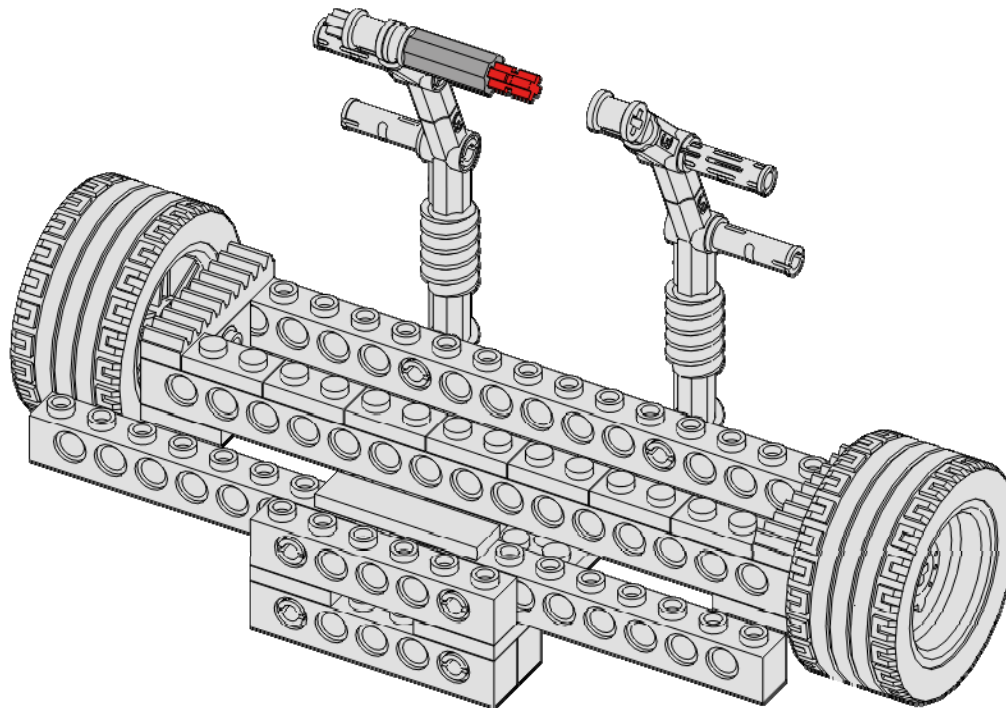

Sunlight Carrier

16
of 19

1x

Axle 2
Notched
Red

1x

Connector
Union
Light Gray

Sunlight Carrier

17
of 19