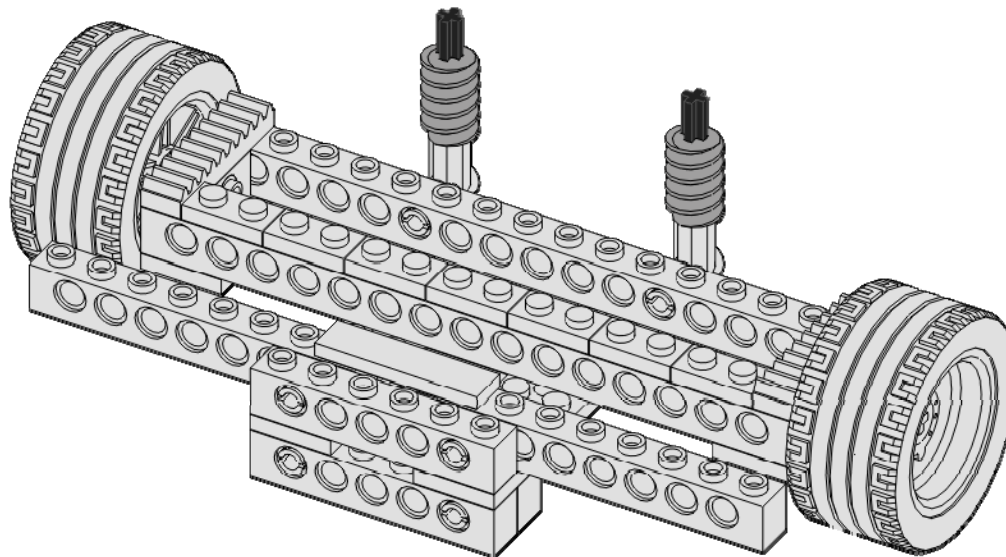

Sunlight Carrier

11
of 19

2x

Axle 4

Black

2x

Gear - Worm

Light Gray