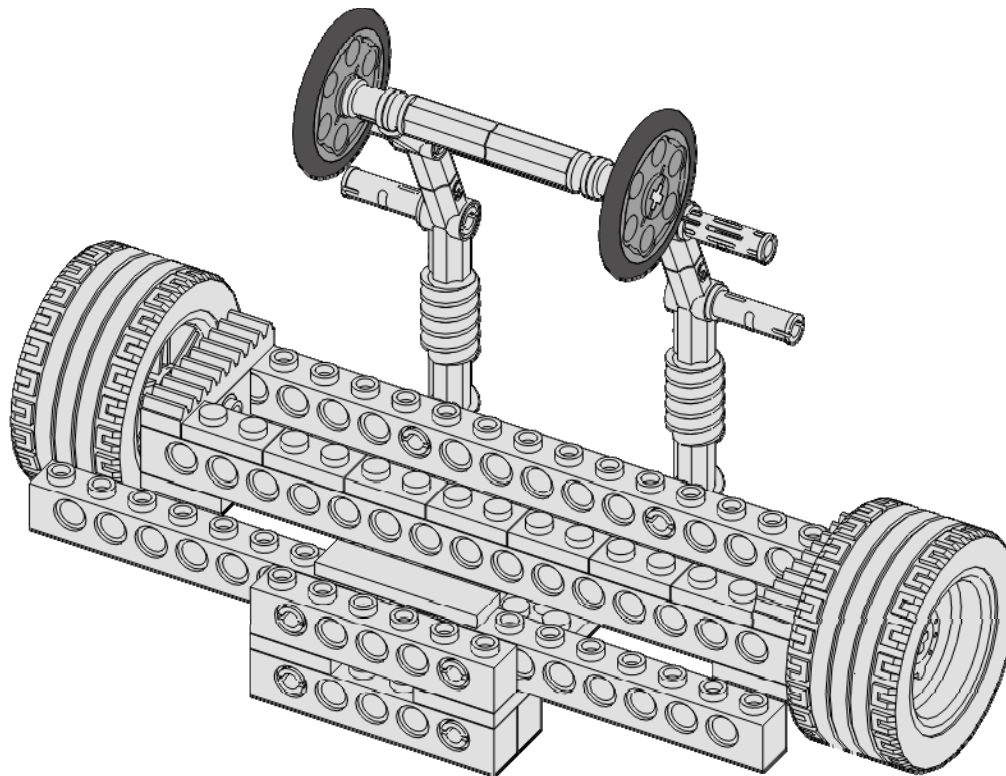

Sunlight Carrier

18
of 19

2x

2x