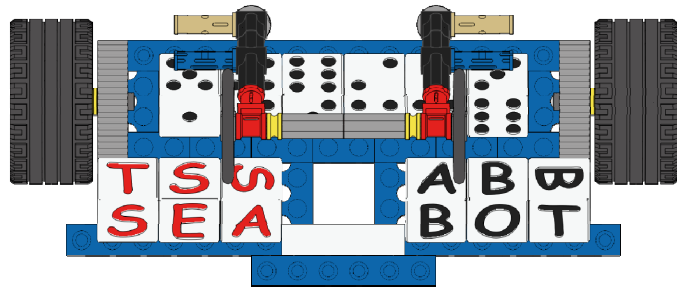

Sunlight Carrier