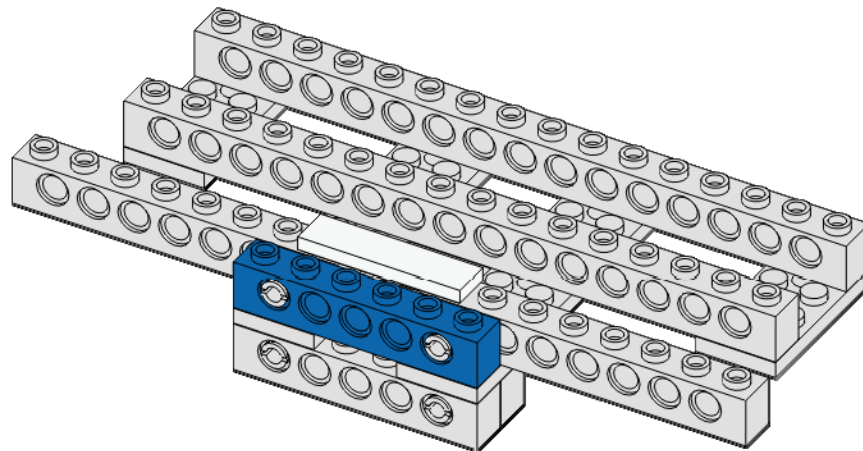

Sunlight Carrier

6
of 19

1x

Brick 1x6
Holes
Blue

1x

Plate 1x4
Tile
White