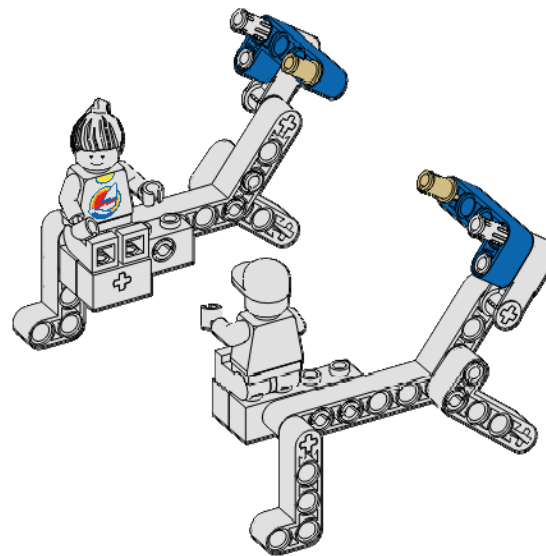

Twilight Carrier

7
of 19

2x

Liftarm 1x2x4
90 deg bend
Blue

2x

Pin - Axle
Tan