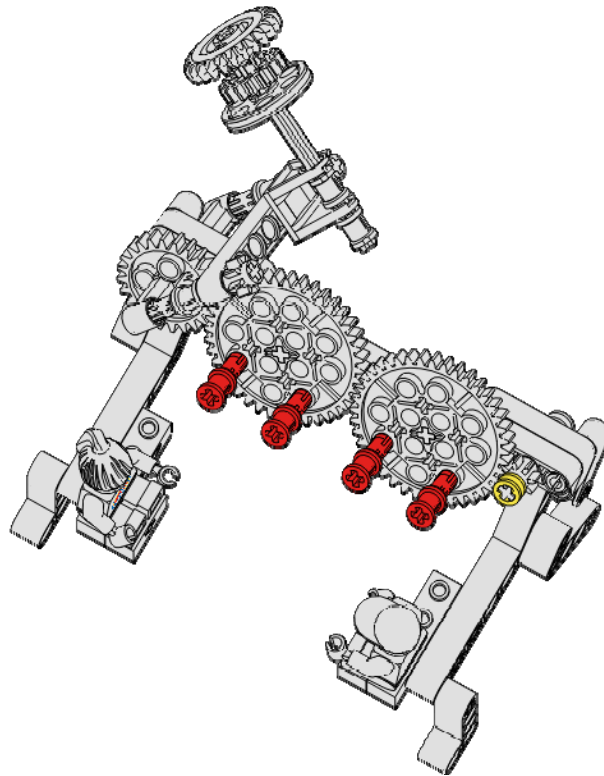

Twilight Carrier

16
of 19

1x

Bushing
1/2
Yellow

4x

Pin - Long
Axle Hole
Red