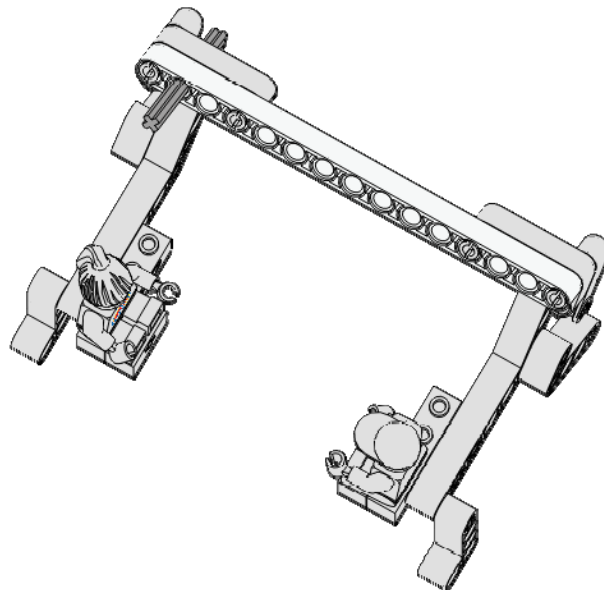

Twilight Carrier

8
of 19

1x

Axle 5

Light Gray

1x

Liftarm 1x15

White