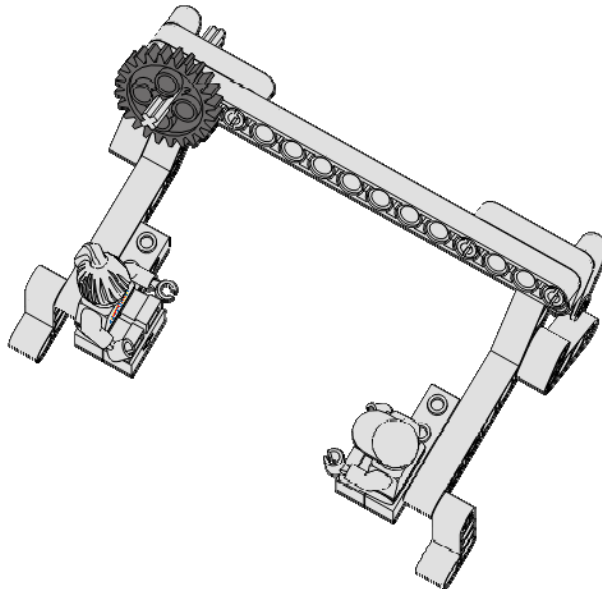

Twilight Carrier

9
of 19

1x

Gear - 24 Tooth

Dark Gray