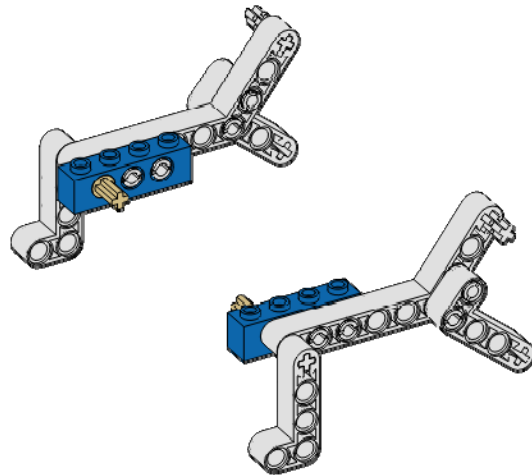

Twilight Carrier

3
of 19

2x

Brick 1x4
Holes
Blue

2x

Pin - Axle
Tan