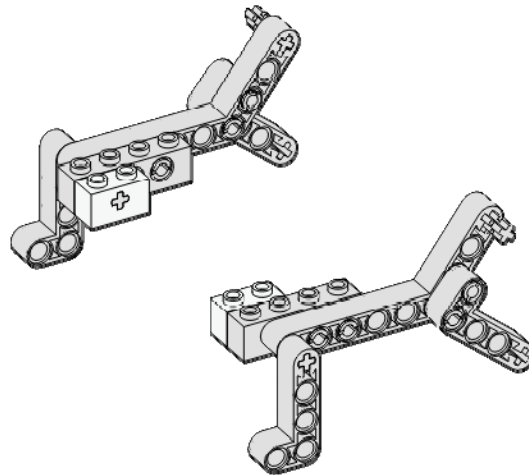

2x

Brick 1x2
Axle Hole
White

Twilight Carrier

5
of 19

2x

Minifigure

Twilight Carrier

<p>6 of 19</p>	<p>2x</p>  <p>Connector 1x3 90 Degree Red</p>	<p>2x</p>  <p>Pin Slots Black</p>	<p>2x</p>  <p>Pin - Long Slots Blue</p>	
				