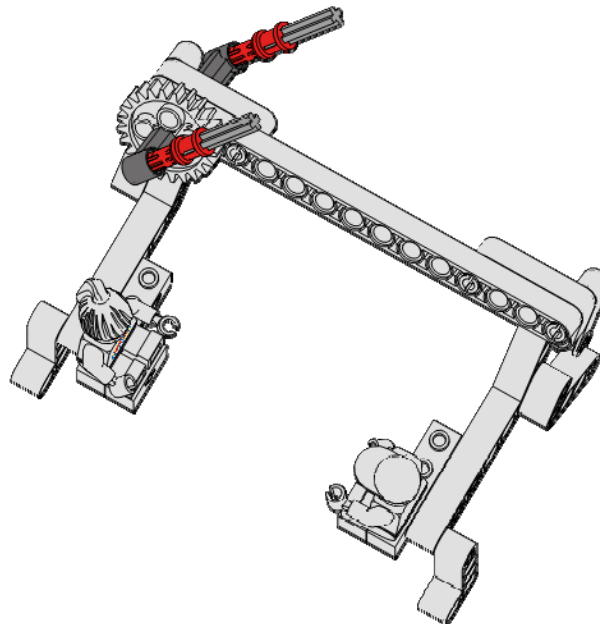

Connector 1x2
90 Degree
Dark Gray

2x

Pin - Long
Axle Hole
Red

Twilight Carrier

<p>11 of 19</p>	<p>2x</p>  <p>Gear - 8 Tooth Dark Gray</p>	<p>1x</p>  <p>Liftarm 1x7 White</p>	
			

Twilight Carrier

<p>12 of 19</p>	<p>1x</p>  <p>Axle 8 Black</p>	<p>2x</p>  <p>Bushing Light Gray</p>	<p>1x</p>  <p>Steering Arm Black</p>	
				