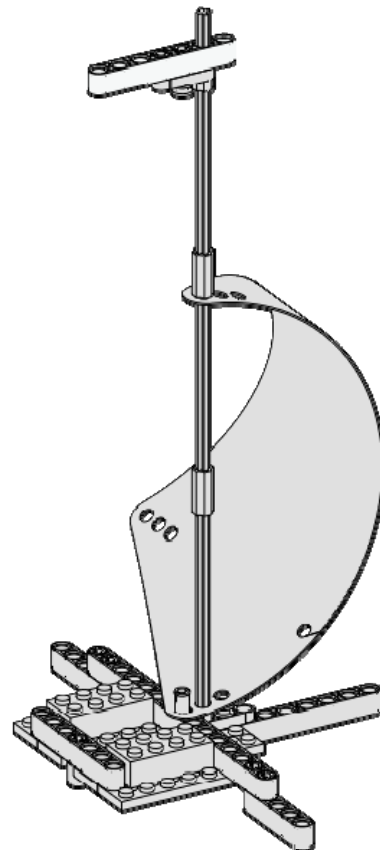

<p>7 of 12</p>	<p>1x</p>  <p>Axle 12 Black</p>	<p>1x</p>  <p>Crank - Pin Light Gray</p>	<p>1x</p>  <p>Pin - Axle Tan</p>	<p>1x</p>  <p>Bushing 1/2 Yellow</p>	
					

Nile Carrier

8
of 12

1x

Liftarm 1x7

White