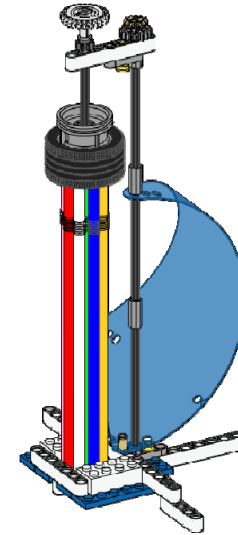

Nile Carrier

<p>10 of 12</p>	<p>1x</p>  <p>Axle 10 Black</p>	<p>1x</p>  <p>Gear - 8 Tooth Dark Gray</p>	<p>1x</p>  <p>Bushing Light Gray</p>	<p>1x</p>  <p>Gear - 24 Tooth Crown Light Gray</p>	
					

Nile Carrier

11
of 12

1x

Wheel - Rim
Large
Light Gray

1x

Wheel - Tire
Large
Black

Nile Carrier

12
of 12

10x

Pipe

Nile Carrier

Top View

Front View

Side View