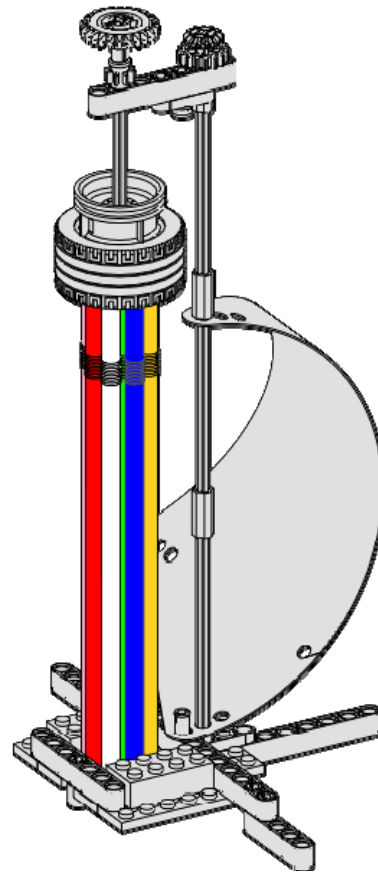

Nile Carrier

9
of 12

1x

Gear - 16 Tooth

Light Gray

1x

Gear - 12 Tooth
Bevel

Tan

Nile Carrier

<p>10 of 12</p>	<p>1x</p>  <p>Axle 10 Black</p>	<p>1x</p>  <p>Gear - 8 Tooth Dark Gray</p>	<p>1x</p>  <p>Bushing Light Gray</p>	<p>1x</p>  <p>Gear - 24 Tooth Crown Light Gray</p>	
					

Nile Carrier

11
of 12

1x

Wheel - Rim
Large
Light Gray

1x

Wheel - Tire
Large
Black

Nile Carrier

12
of 12

10x

Pipe

Nile Carrier

Top View

Front View

Side View