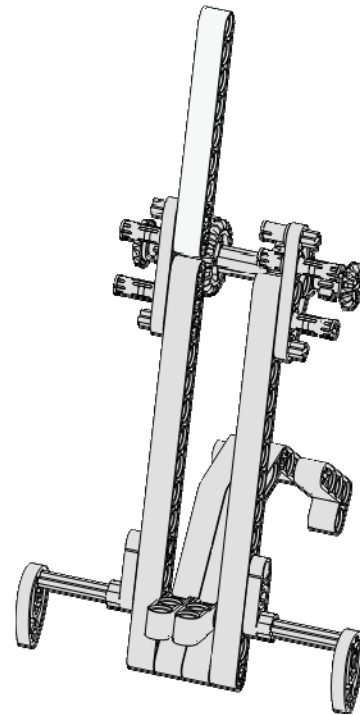

Pin - Axle
Tan

Atmosphere Carrier

16
of 19

1x

Liftarm 1x9

White

Atmosphere Carrier

<p>17 of 19</p>	<p>1x</p>  <p>Liftarm 1x9 White</p>	<p>2x</p>  <p>Pin Slots Black</p>	
			