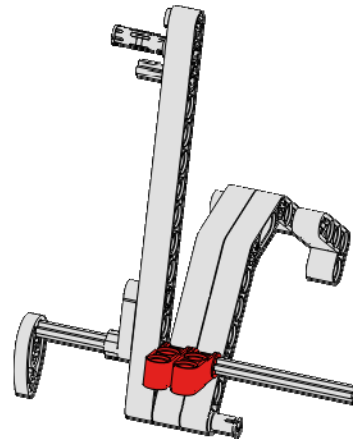

Atmosphere Carrier

<p>5 of 19</p>	<p>1x</p>  <p>Axle 10 Black</p>	<p>1x</p>  <p>Cam Dark Gray</p>	
			

Atmosphere Carrier

6
of 19

2x

Connector 1x3
90 Degree
Red

Atmosphere Carrier

<p>7 of 19</p>	<p>1x  Crank - Pin Light Gray</p>	<p>1x  Pin - Long Slots Blue</p>	<p>1x  Pin - Axle Tan</p>	<p>1x  Pin - Half Dark Gray</p>	<p>1x  Liftarm 1x15 White</p>	
						