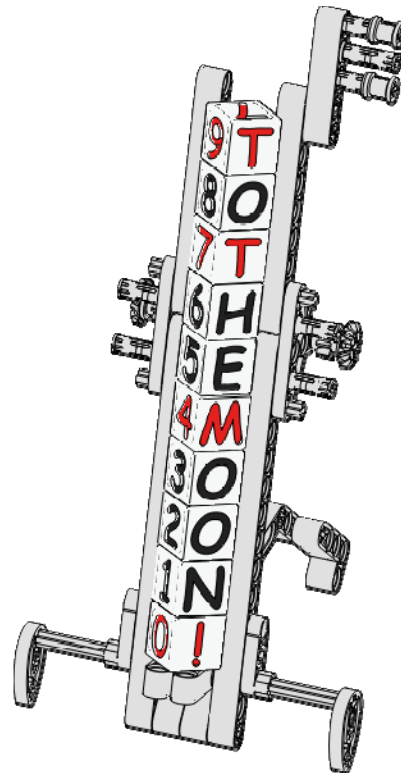

2x

Pin - Long
Axle Hole

Red

Atmosphere Carrier

19
of 19

10x

SeaBot

White

Atmosphere Carrier

Atmosphere Carrier

Top View

Front View

Side View