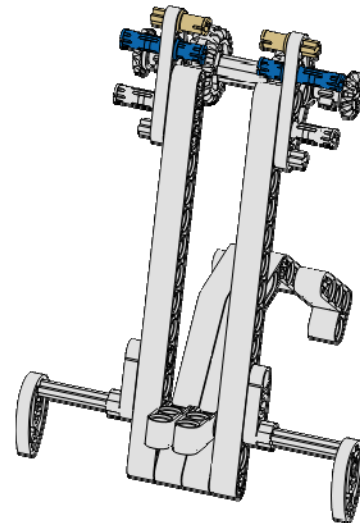

Pin - Axle
Tan

Atmosphere Carrier

16
of 19

1x

Liftarm 1x9

White

Atmosphere Carrier

<p>17 of 19</p>	<p>1x</p>  <p>Liftarm 1x9 White</p>	<p>2x</p>  <p>Pin Slots Black</p>	
			