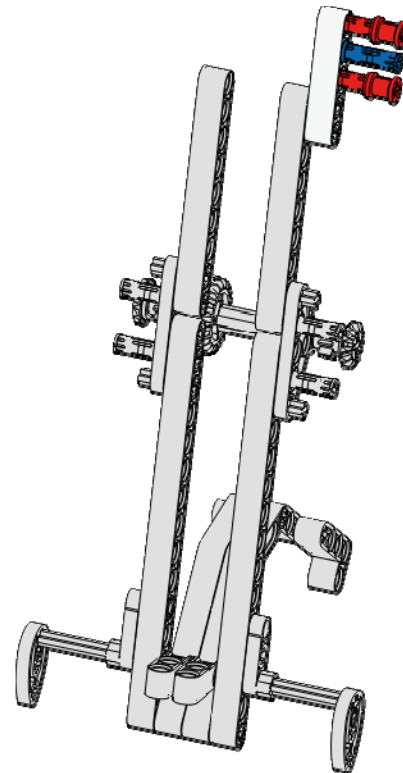

Atmosphere Carrier

18
of 19

1x

Liftarm 1x5

White

1x

Pin - Long
Slots

Blue

2x

Pin - Long
Axle Hole

Red