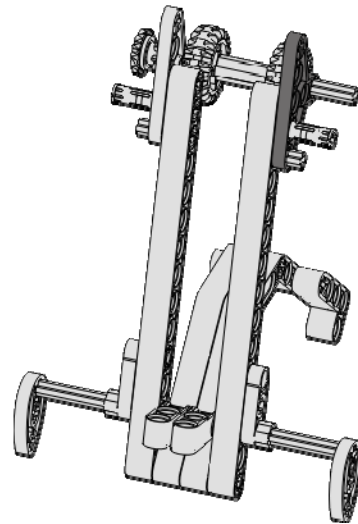

Atmosphere Carrier

13
of 19

1x

Brace 3x5

Dark Gray