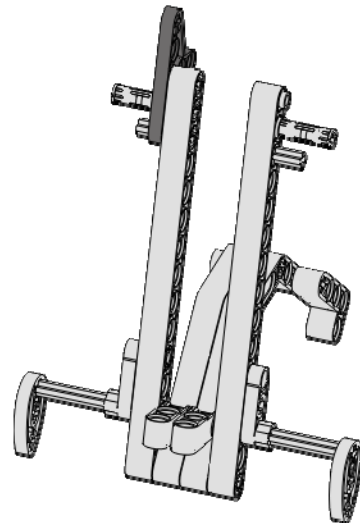

Atmosphere Carrier

9
of 19

1x

Brace 3x5

Dark Gray