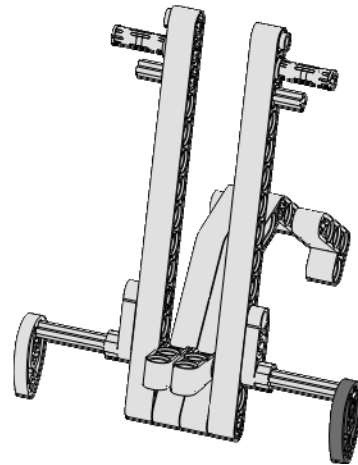

Atmosphere Carrier

8
of 19

1x

Dark Gray