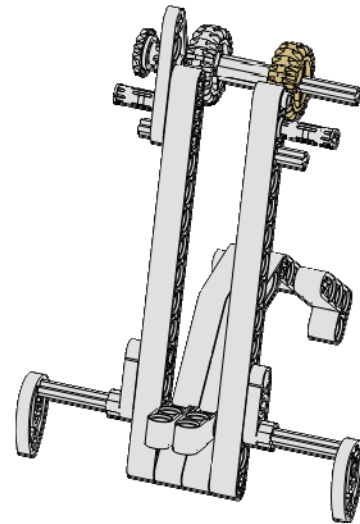

Atmosphere Carrier

12
of 19

1x

Gear - 20 Tooth
Double Bevel
Tan