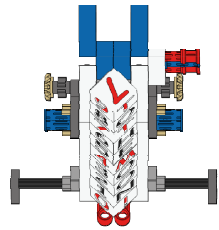

2x

Pin - Long
Axle Hole

Red

Atmosphere Carrier

19
of 19

10x

SeaBot

White

Atmosphere Carrier

Atmosphere Carrier

Top View

Front View

Side View