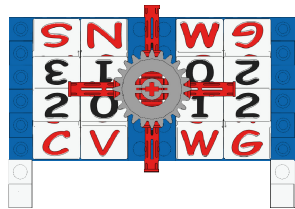

Seabed Carrier

<p>10 of 14</p>	<p>1x</p>  <p>Axle 2 Notched Red</p>	<p>1x</p>  <p>Axle 3 Light Gray</p>	<p>1x</p>  <p>Connector Union - Hole Red</p>	
				

Seabed Carrier

11
of 14

2x

Pin - Long
Axle Hole
Red

Seabed Carrier

<p>12 of 14</p>	<p>1x</p>  <p>Axle 3 Light Gray</p>	<p>1x</p>  <p>Axle 2 Notched Red</p>	<p>1x</p>  <p>Connector Union - Hole Red</p>	
---------------------	--	---	--	--

Seabed Carrier

<p>13 of 14</p>	<p>1x</p>  <p>Gear - 24 Tooth Crown Light Gray</p>	<p>2x</p>  <p>Pin - Long Axle Hole Red</p>	
			

Seabed Carrier

<p>14 of 14</p>	<p>12x</p>  <p>SeaBot</p> <p>White</p>	
		

Seabed Carrier

Seabed Carrier

Top View

Front View

Side View