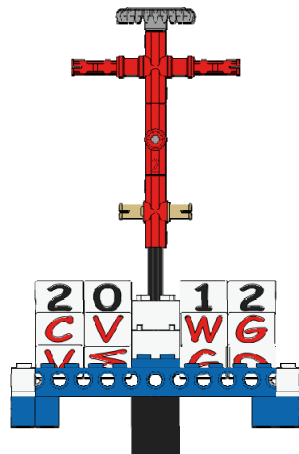

Seabed Carrier

<p>10 of 14</p>	<p>1x</p>  <p>Axle 2 Notched Red</p>	<p>1x</p>  <p>Axle 3 Light Gray</p>	<p>1x</p>  <p>Connector Union - Hole Red</p>	
				

Seabed Carrier

11
of 14

2x

Pin - Long
Axle Hole
Red

Seabed Carrier

<p>12 of 14</p>	<p>1x</p>  <p>Axle 3 Light Gray</p>	<p>1x</p>  <p>Axle 2 Notched Red</p>	<p>1x</p>  <p>Connector Union - Hole Red</p>	
---------------------	--	---	--	--

Seabed Carrier

<p>13 of 14</p>	<p>1x</p>  <p>Gear - 24 Tooth Crown Light Gray</p>	<p>2x</p>  <p>Pin - Long Axle Hole Red</p>	
			

Seabed Carrier

<p>14 of 14</p>	<p>12x</p>  <p>SeaBot</p> <p>White</p>	
		

Seabed Carrier

Seabed Carrier

Top View

Front View

Side View