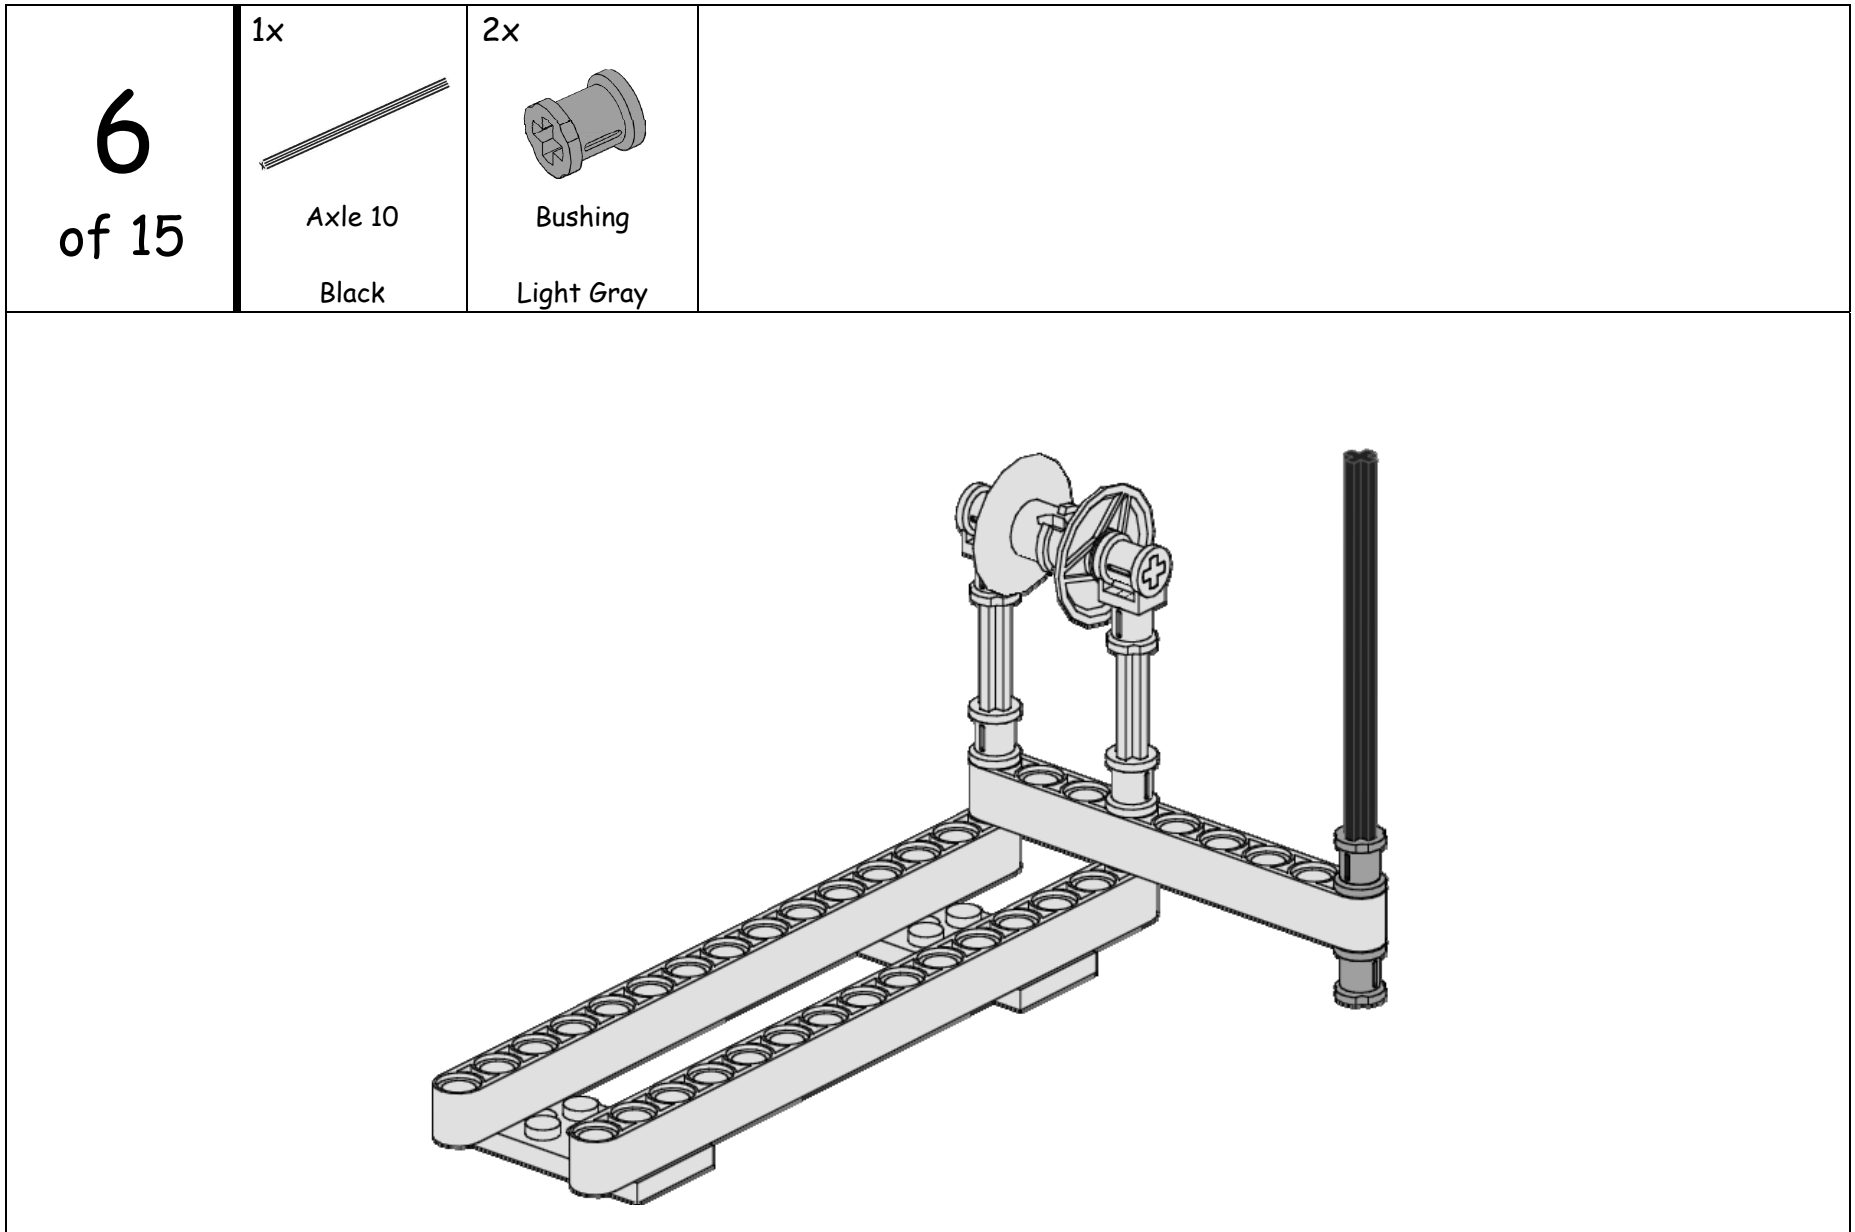

Aqueduct Carrier