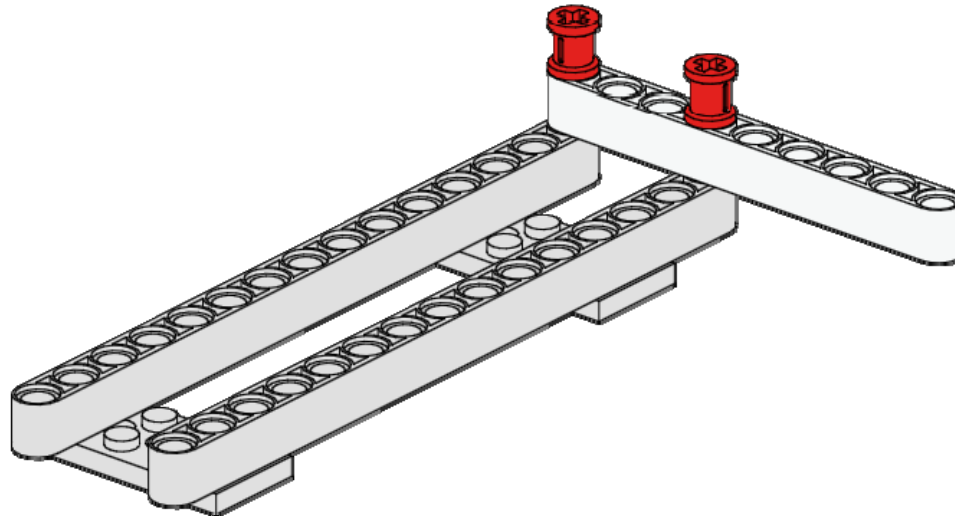

Aqueduct Carrier

3
of 15

1x

Liftarm 1x9

White

2x

Pin - Long
Axle Hole

Red