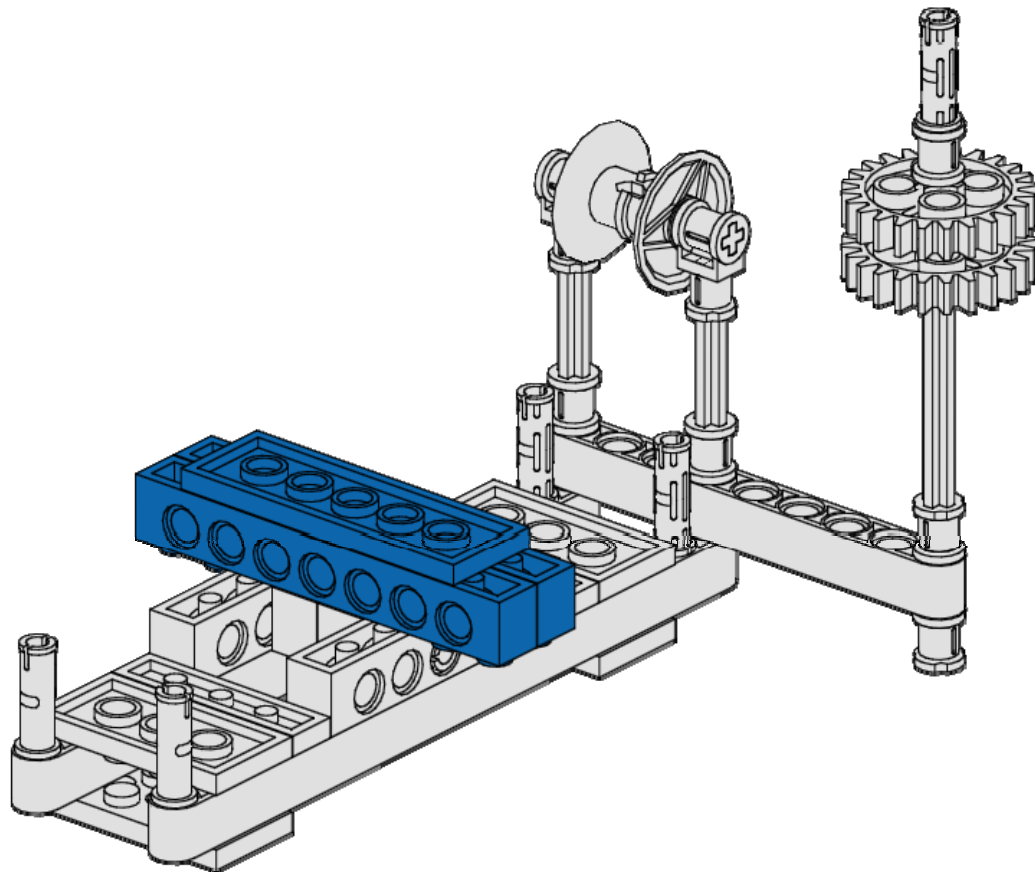

Brick 1x6
Holes
Blue

Aqueduct Carrier

12
of 15

2x

Brick 1x8
Holes
Blue

1x

Plate 2x6
Holes
Blue

Aqueduct Carrier