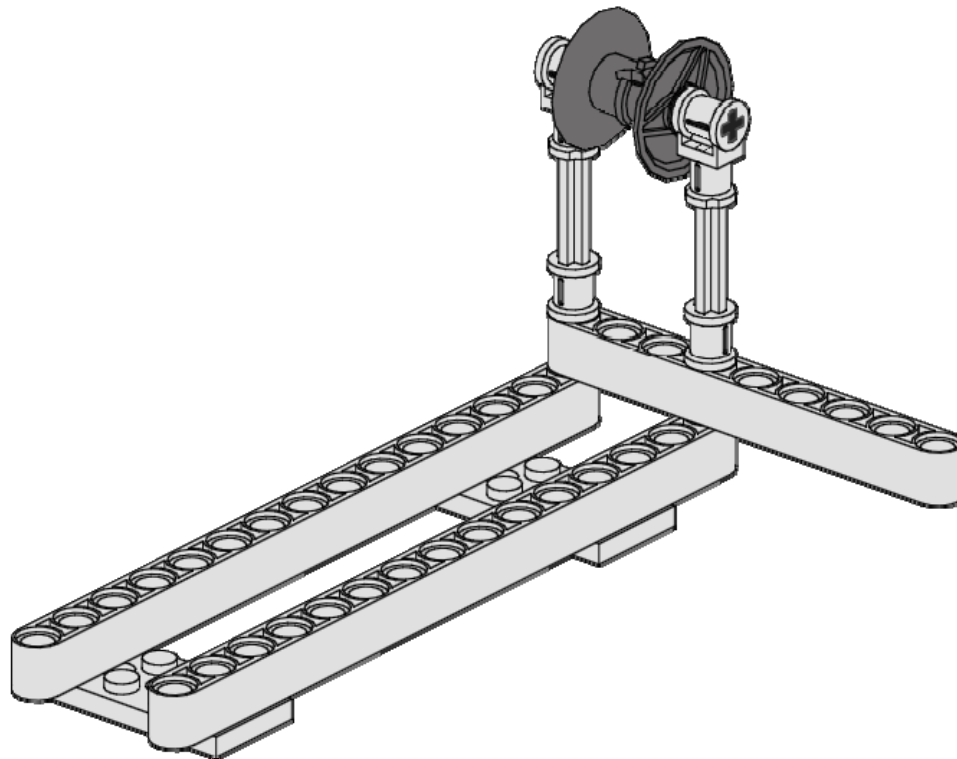

Aqueduct Carrier

5
of 15

1x

Axle 4

Black

1x

Spool

Dark Gray