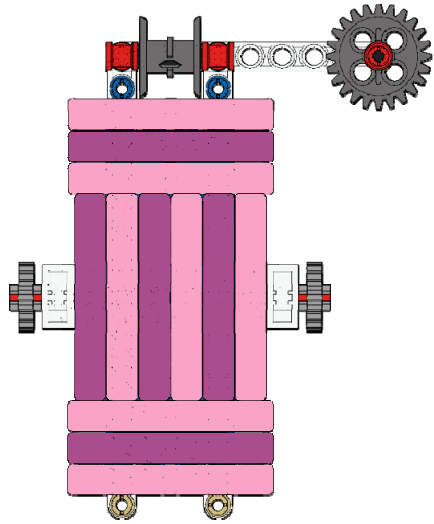

Gear - 16 Tooth

Light Gray

Aqueduct Carrier

15
of 15

12x

DigBot

Aqueduct Carrier

Top View

Front View

Side View