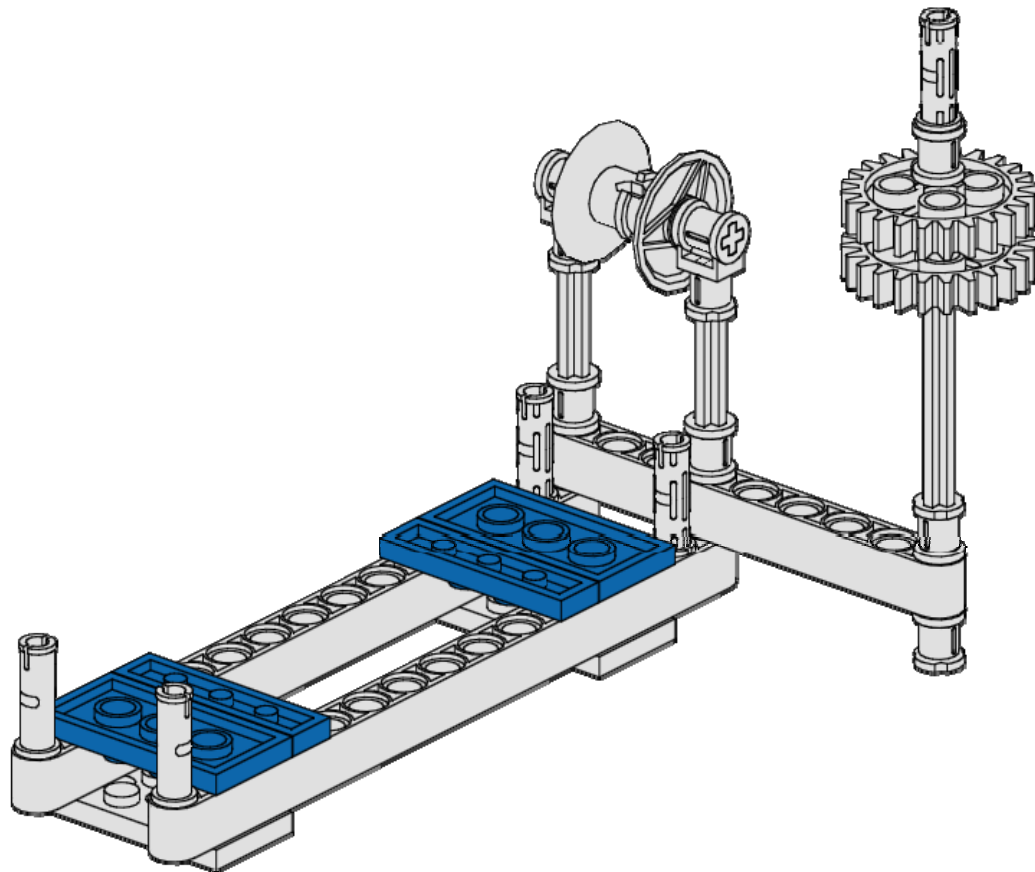

Pin - Long
Tan

Aqueduct Carrier

9
of 15

2x

Plate 2x4
Holes
Blue

2x

Plate 1x4
Blue

Aqueduct Carrier