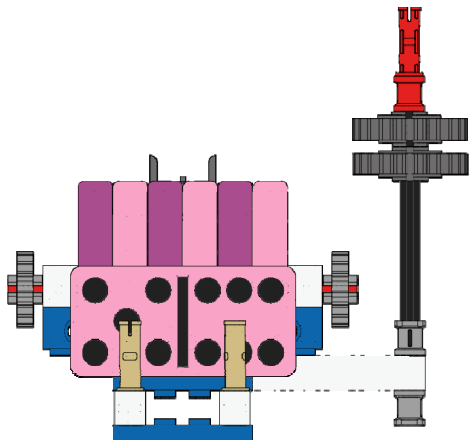

Gear - 16 Tooth

Light Gray

Aqueduct Carrier

15
of 15

12x

DigBot

Aqueduct Carrier

Top View

Front View

Side View