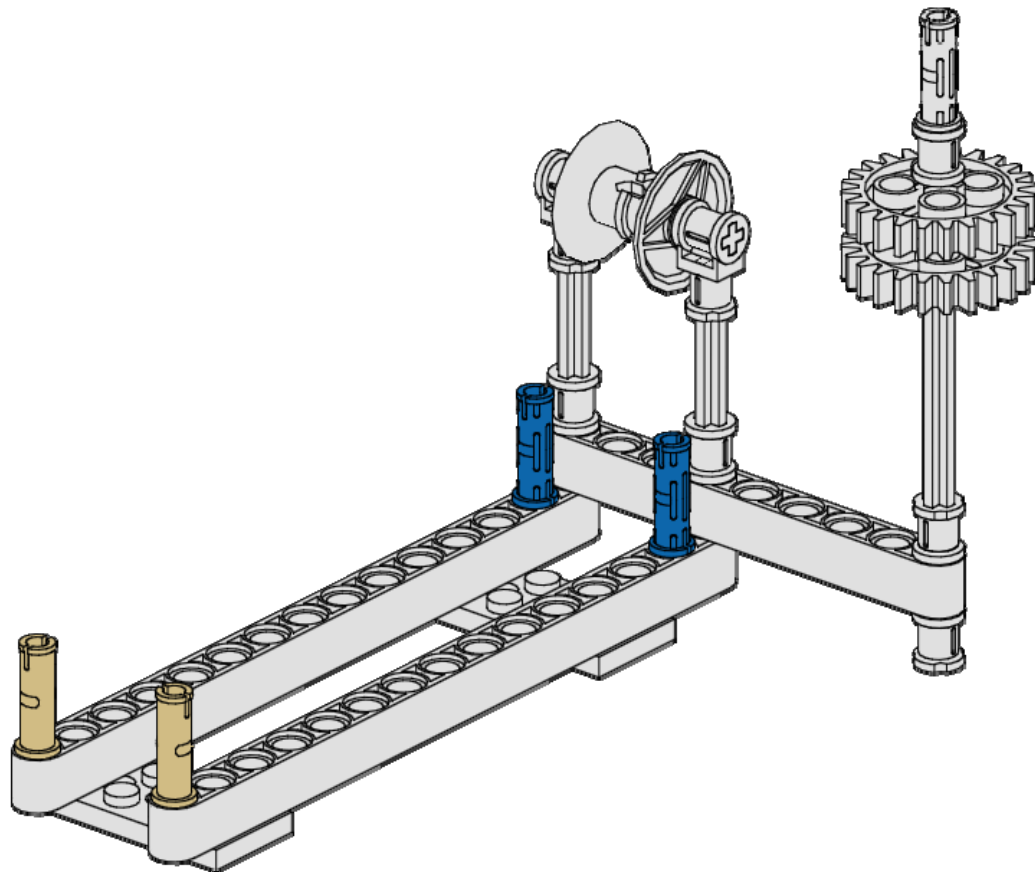

Aqueduct Carrier

8
of 15

2x

Pin - Long
Slots
Blue

2x

Pin - Long
Tan