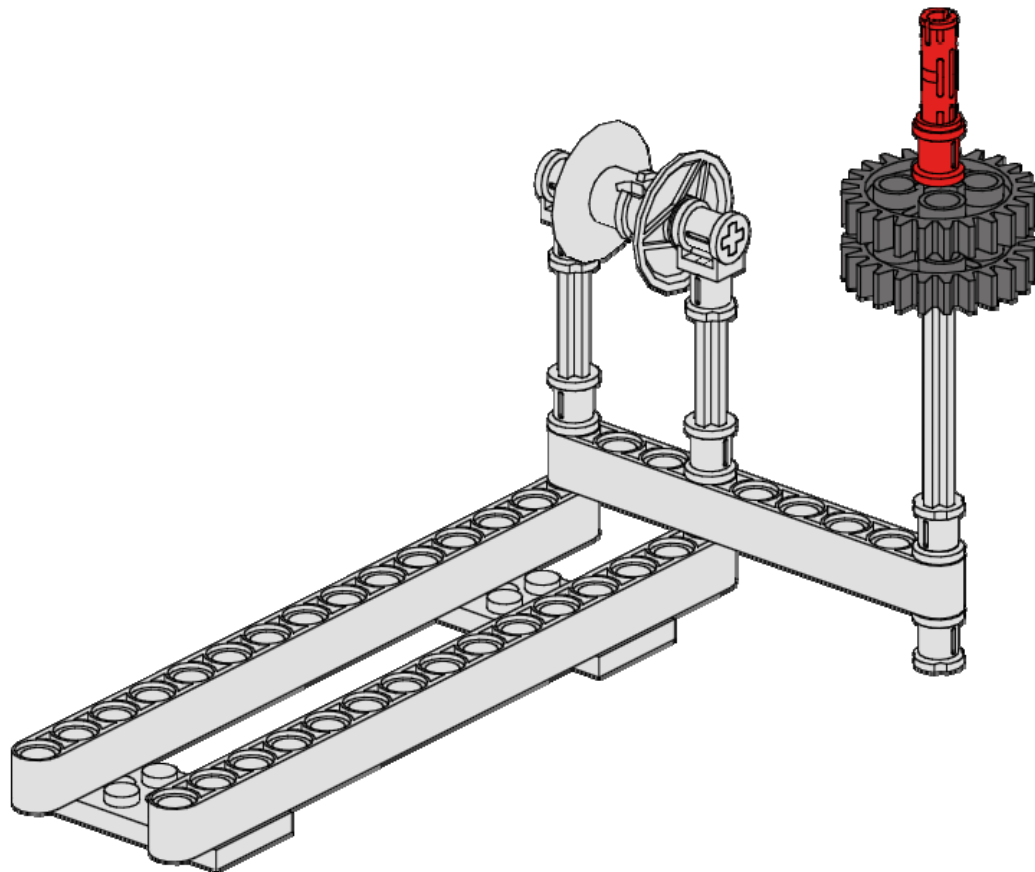

1x

Pin - Long
Axle Hole

Red

Aqueduct Carrier

8
of 15

2x

Pin - Long
Slots
Blue

2x