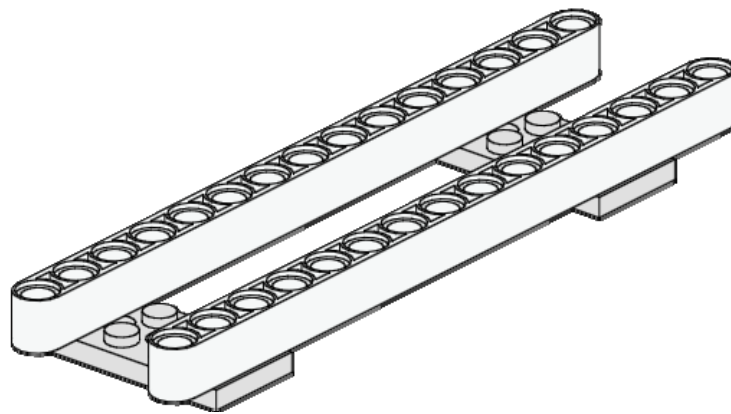

Aqueduct Carrier

1
of 15

2x

Plate 2x4
Holes
Blue

Aqueduct Carrier

2
of 15

2x

Liftarm 1x15

White

Aqueduct Carrier

3
of 15

1x

Liftarm 1x9

White

2x

Pin - Long
Axle Hole