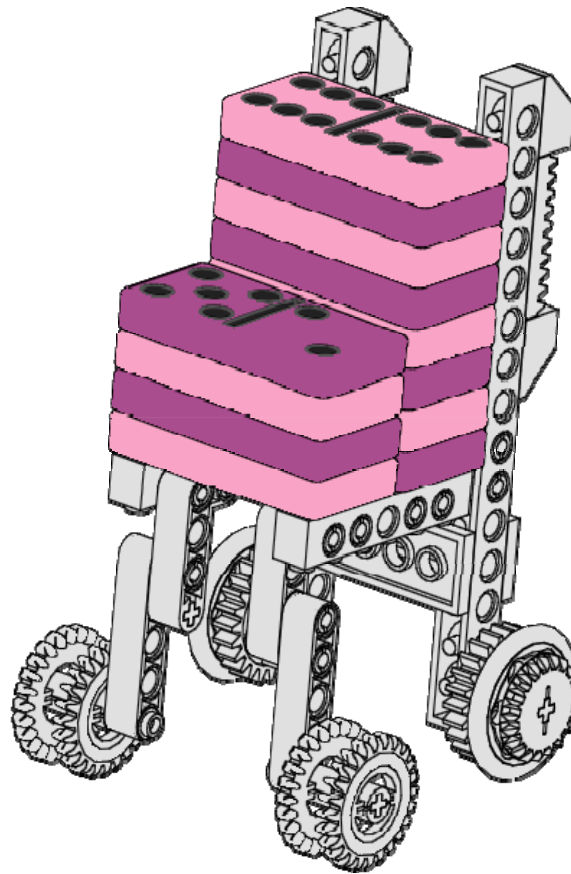

4x

Gear - 24 Tooth
Crown
Light Gray

Calendar Carrier

14
of 14

12x

DigBot

Calendar Carrier

Top View

Front View

Side View