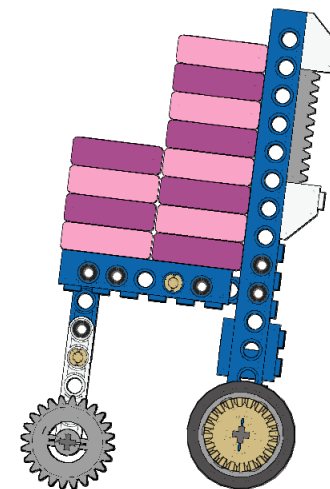

4x

Gear - 24 Tooth
Crown
Light Gray

Calendar Carrier

14
of 14

12x

DigBot

Calendar Carrier

Top View

Front View

Side View