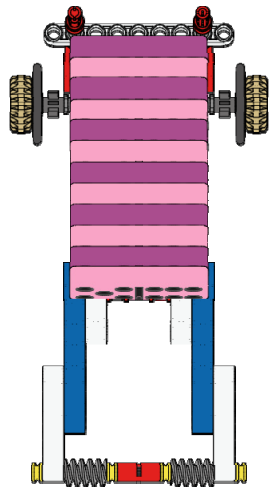

Chariot Carrier

<p>15 of 17</p>	<p>2x</p>  <p>Gear - Worm Light Gray</p>	<p>2x</p>  <p>Bushing 1/2 Yellow</p>	<p>1x</p>  <p>Bushing Spacer Red</p>	
---------------------	---	---	--	---

Chariot Carrier

16
of 17

1x

Bushing
1/2
Yellow

Chariot Carrier

17
of 17

12x

DigBot

Chariot Carrier

Top View

Front View

Side View