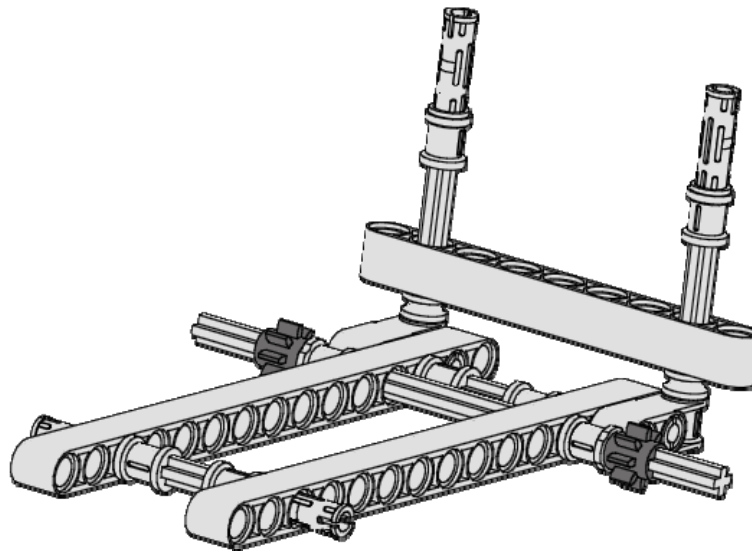

Chariot Carrier

8
of 17

2x

Gear - 8 Tooth

Dark Gray