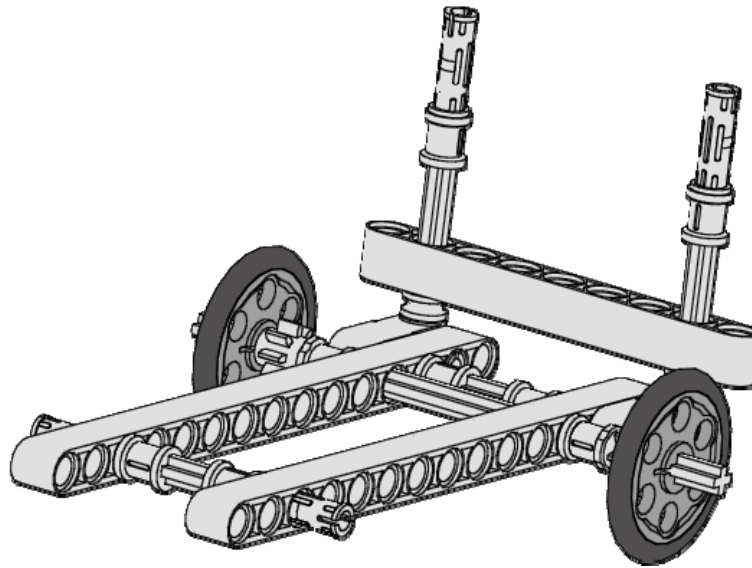

Chariot Carrier

9
of 17

2x

Wheel - Rim
Thin
Light Gray

2x

Wheel - Tire
Thin
Black