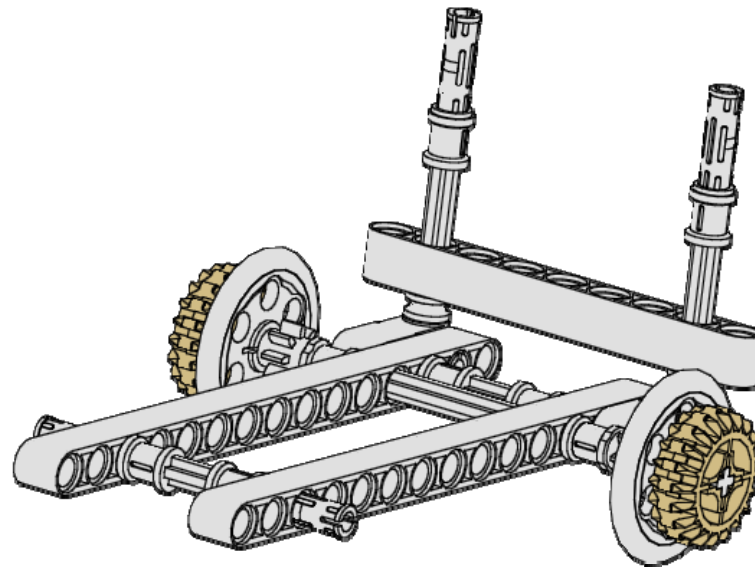

Chariot Carrier

10
of 17

2x

Gear - 20 Tooth
Double Bevel
Tan