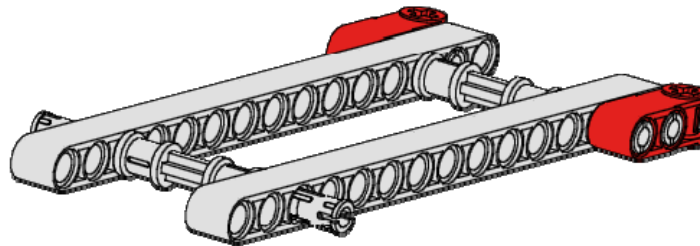

Chariot Carrier

3
of 17

2x

Pin
Slots
Black

Chariot Carrier

4
of 17

2x

Connector 1x3
90 Degree
Red