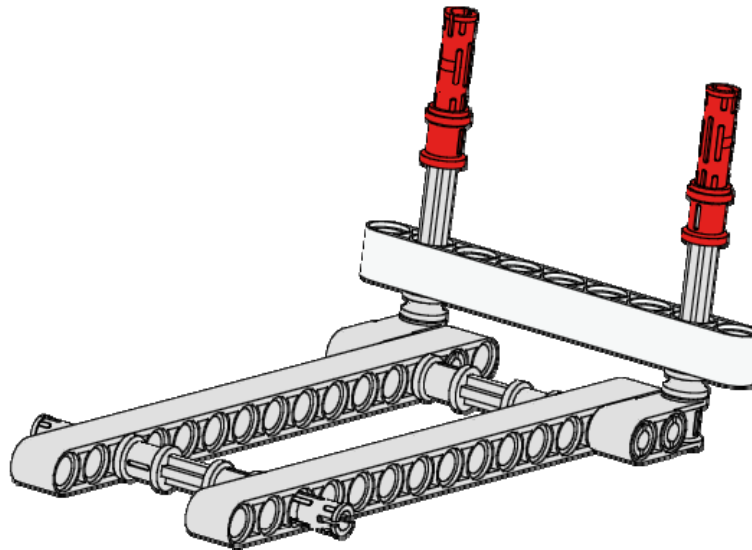

Pin - Long
Axle Hole

Red

Chariot Carrier

<p>7 of 17</p>	<p>1x</p>  <p>Axle 12 Black</p>	<p>2x</p>  <p>Bushing Light Gray</p>	
			

Chariot Carrier

8
of 17

2x

Gear - 8 Tooth