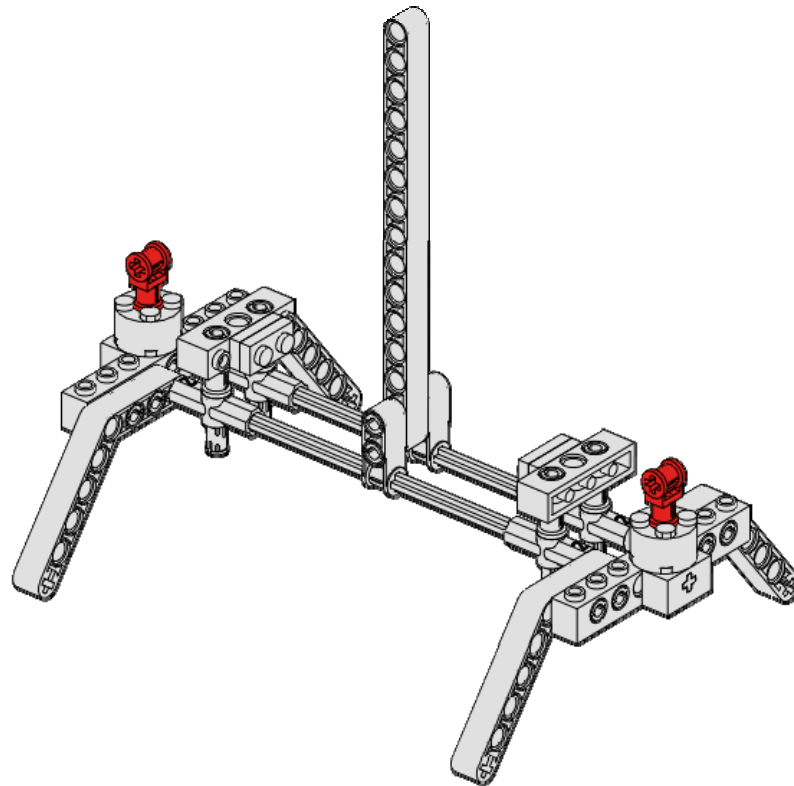

Brick
Round 2x2
White

2x

Axle 2
Notched
Red

Amazon Carrier

9
of 14

2x

Connector 1x2
90 Degree
Red

Amazon Carrier