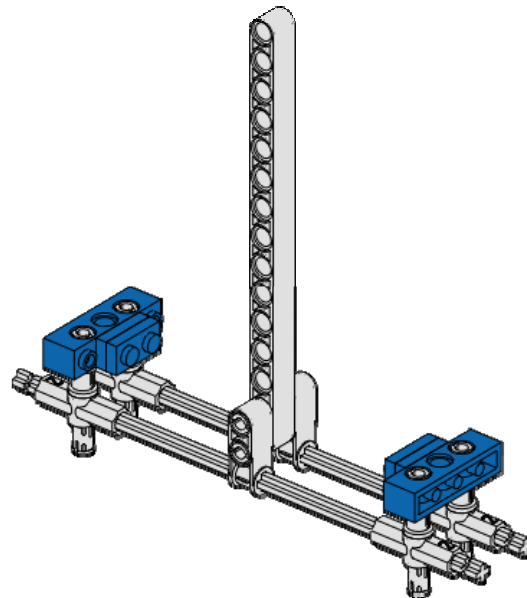

Amazon Carrier

3
of 14

4x

Connector
Union - Hole
Red

4x

Pin - Long
Axle Hole
Red

Amazon Carrier

<p>4 of 14</p>	<p>4x</p>  <p>Axle 2 Notched Red</p>	<p>4x</p>  <p>Pin - Axle Tan</p>	
			

Amazon Carrier

5
of 14

2x

Brick 1x4
Holes
Blue

4x

Plate 1x2
Blue

Amazon Carrier

6
of 14