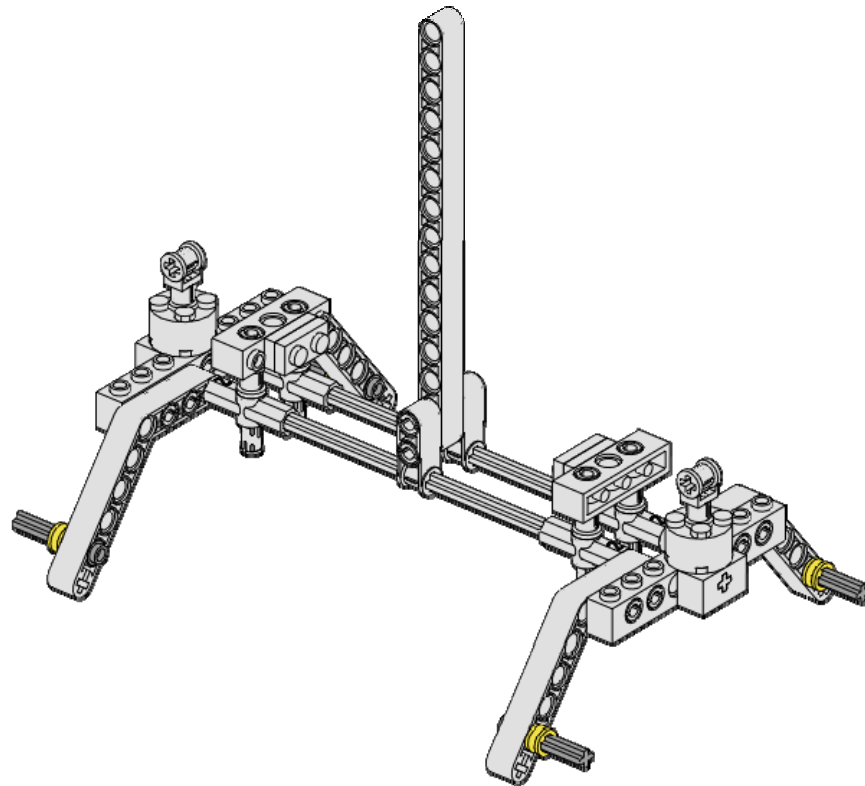

10
of 14

4x

Axle 3
Stud
Dark Gray

4x

Bushing
1/2
Yellow

Amazon Carrier

11
of 14

4x