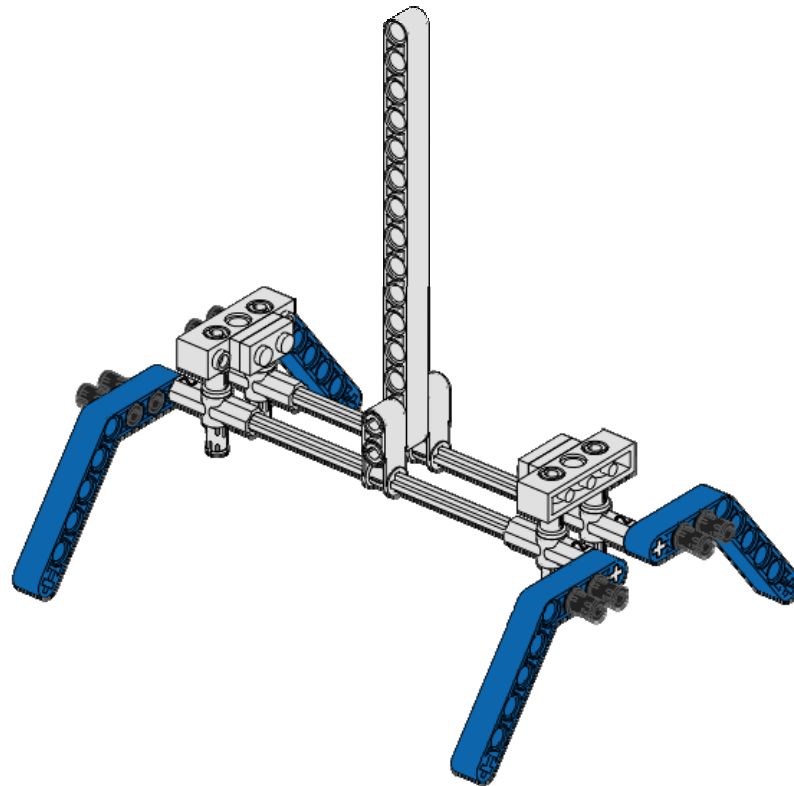

Amazon Carrier

3
of 14

4x

Connector
Union - Hole
Red

4x

Pin - Long
Axle Hole
Red

Amazon Carrier

<p>4 of 14</p>	<p>4x</p>  <p>Axle 2 Notched Red</p>	<p>4x</p>  <p>Pin - Axle Tan</p>	
			

4x

Liftarm 1x4x6

Blue

8x

Pin
Slots
Black

Amazon Carrier

7
of 14

2x