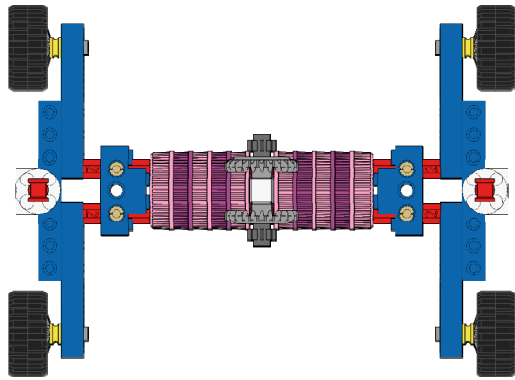

Amazon Carrier

13
of 14

2x

Gear - 24 Tooth
Crown
Light Gray

2x

Gear - 8 Tooth
Dark Gray

Amazon Carrier

14
of 14

10x

Pump

Amazon Carrier

Top View

Front View

Side View