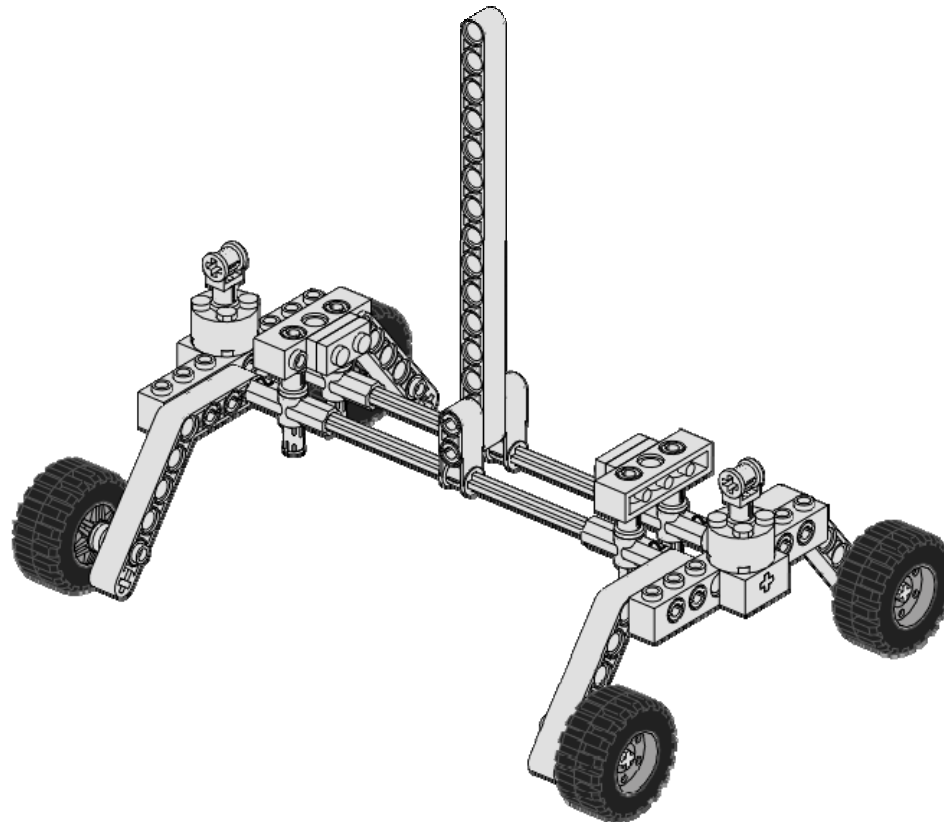

Amazon Carrier

11
of 14

4x

Wheel - Rim
Small
Light Gray

4x

Wheel - Tire
Small
Black