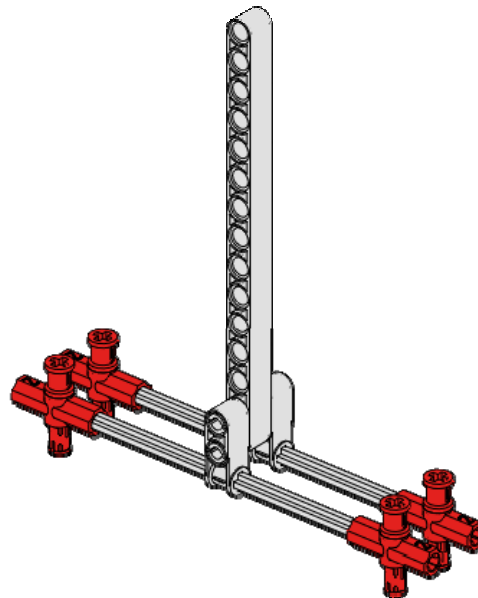

Amazon Carrier

<p>1 of 14</p>	<p>1x  Liftarm 1x15 White</p>	<p>2x  Pin - Long Slots Blue</p>	
			

Amazon Carrier

<p>2 of 14</p>	<p>2x</p>  <p>Connector 1x3 90 Degree Red</p>	<p>2x</p>  <p>Axle 12 Black</p>	
			

Amazon Carrier

3
of 14

4x

Connector
Union - Hole
Red

4x

Pin - Long
Axle Hole
Red

Amazon Carrier

<p>4 of 14</p>	<p>4x</p>  <p>Axle 2 Notched Red</p>	<p>4x</p>  <p>Pin - Axle Tan</p>	
			