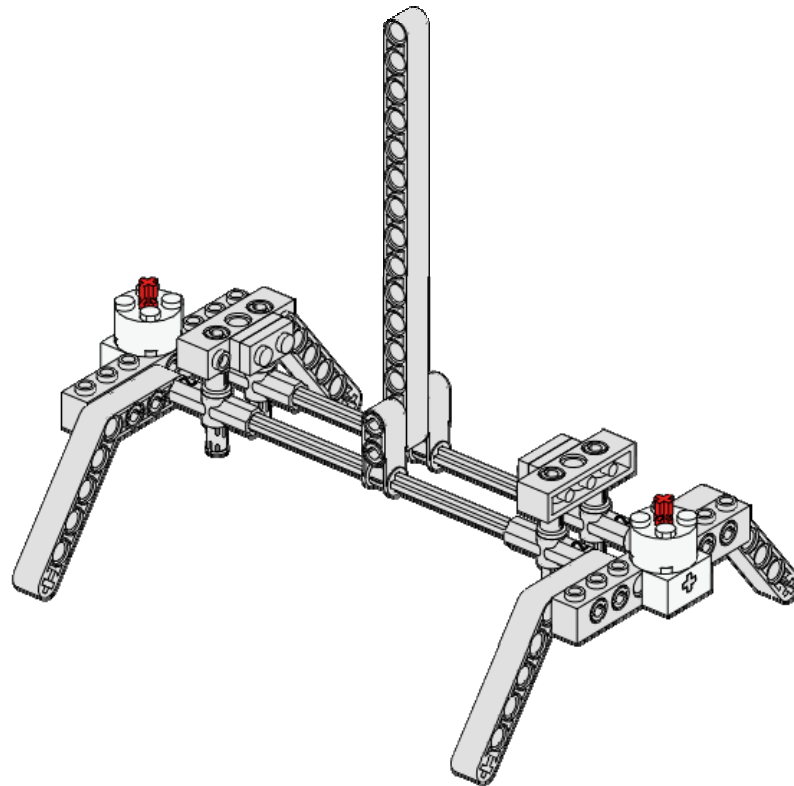

Brick 1x8
Holes
Blue

2x

Pin - Axle
Tan

Amazon Carrier

8
of 14

2x

Brick 1x2
Axle Hole
White

2x

Brick
Round 2x2
White

2x

Axle 2
Notched
Red

Amazon Carrier

9
of 14

2x

Connector 1x2
90 Degree
Red

Amazon Carrier