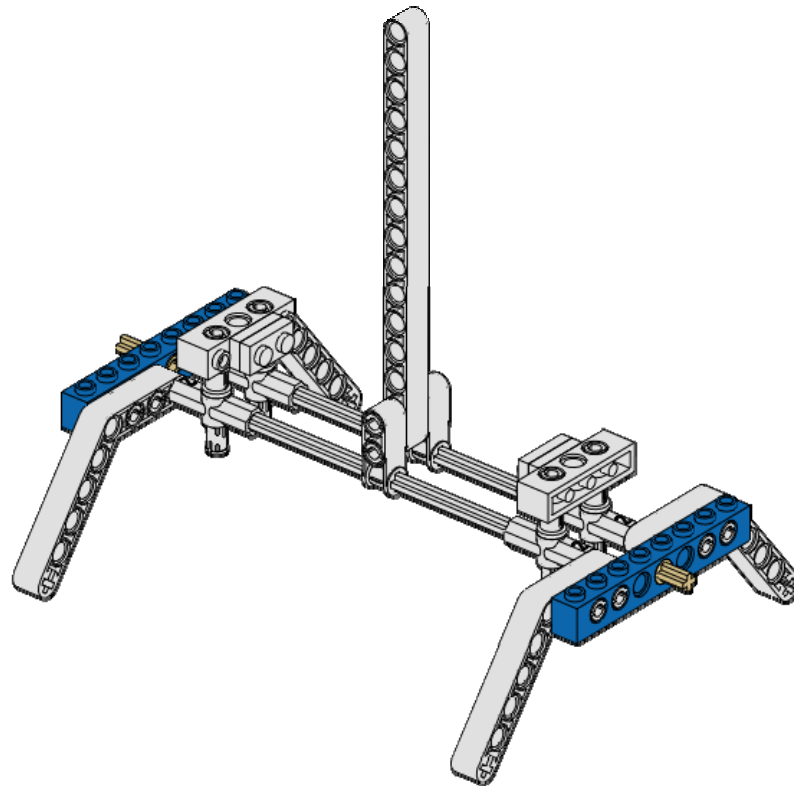

Amazon Carrier

7
of 14

2x

Brick 1x8
Holes
Blue

2x

Pin - Axle
Tan