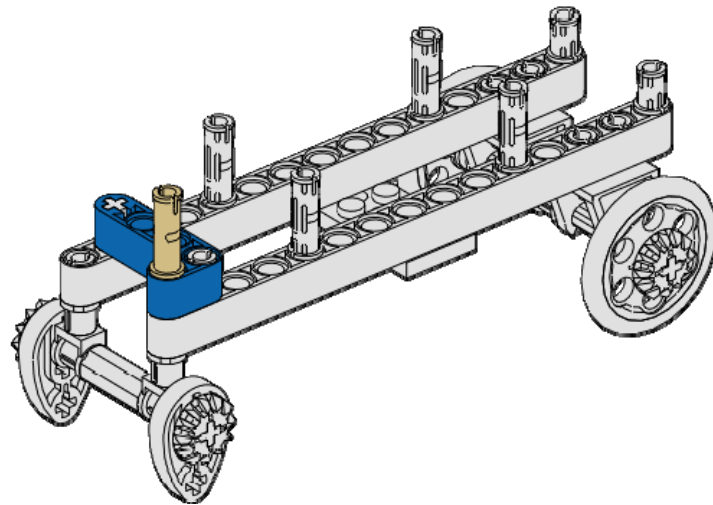

1x

Liftarm 1x2x4
90 deg bend
Blue

1x

Pin - Long
Tan

Thames Carrier

12
of 17

2x

Connector 1x2
90 Degree
Dark Gray