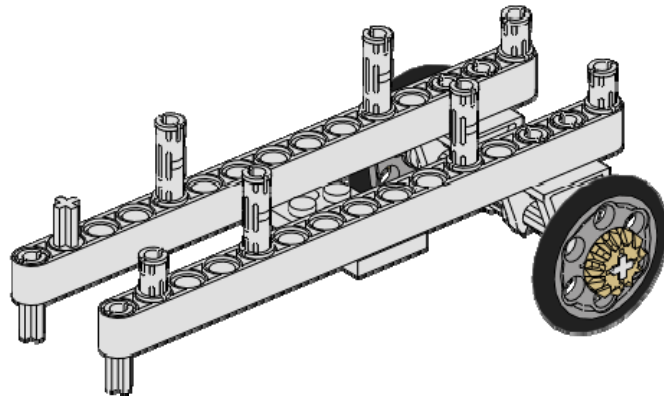

2x

Gear - 12 Tooth
Bevel
Tan

Thames Carrier

<p>9 of 17</p>	<p>2x</p>  <p>Connector 1x2 90 Degree Red</p>	<p>1x</p>  <p>Connector Union Light Gray</p>	<p>2x</p>  <p>Axle 3 Light Gray</p>	
				

Thames Carrier