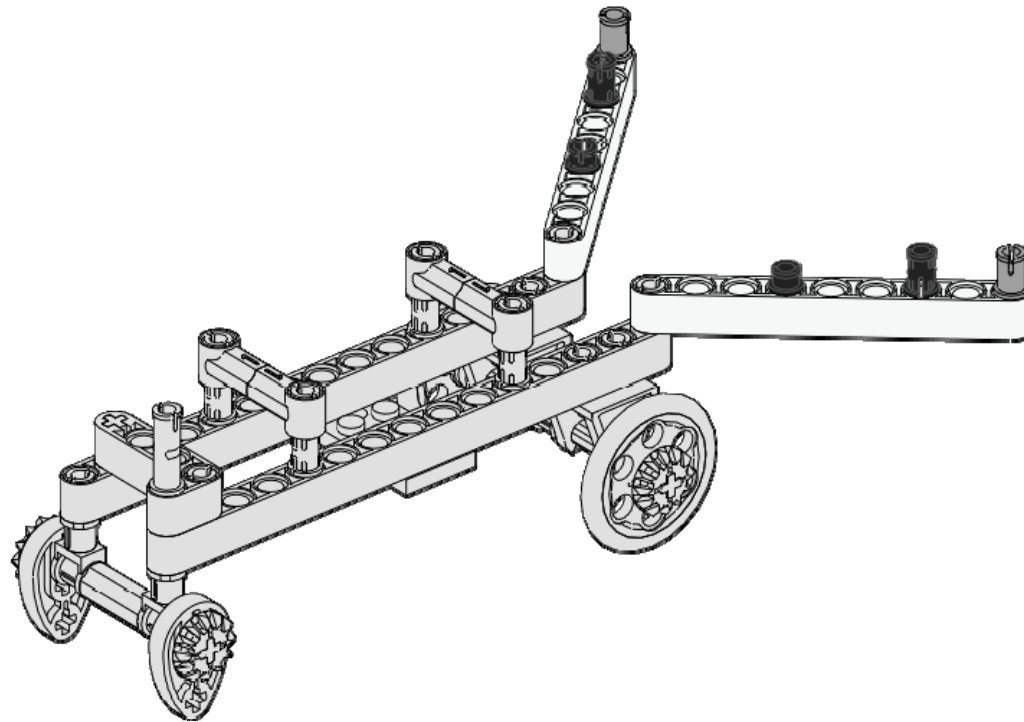

Thames Carrier

14
of 17

2x

Liftarm 1x9

White

2x

Pin
Slots
Black

2x

Pin

Light Gray

2x

Pin - Half

Dark Gray