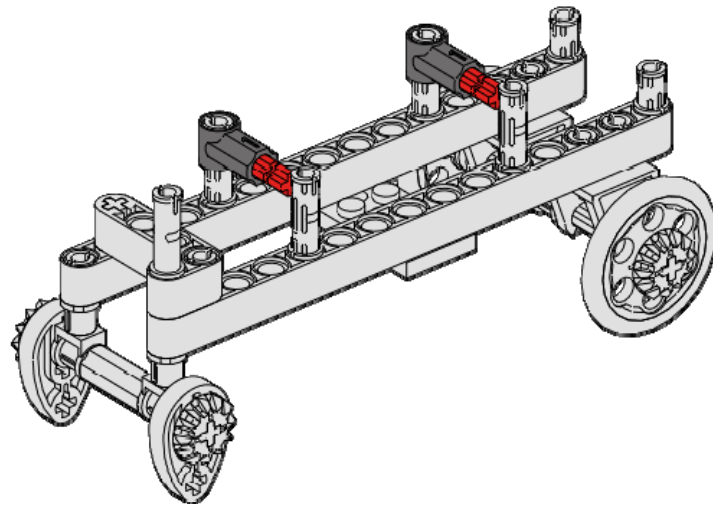

Thames Carrier

12
of 17

2x

Connector 1x2
90 Degree
Dark Gray

2x

Axle 2
Notched
Red