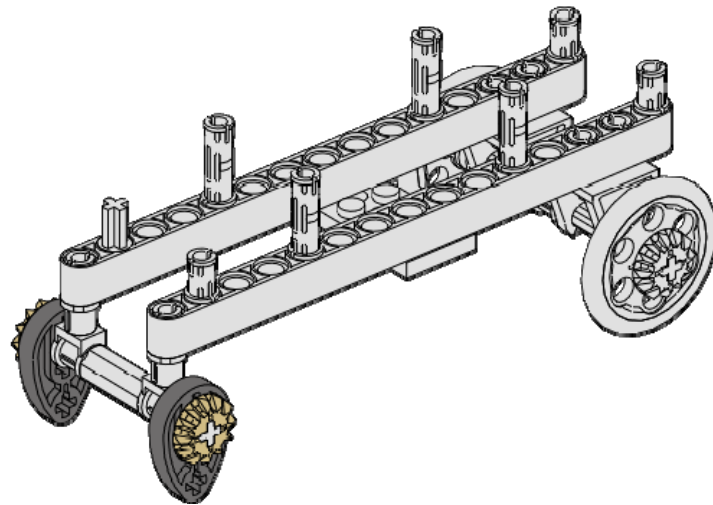

Thames Carrier

10
of 17

2x

Dark Gray

2x