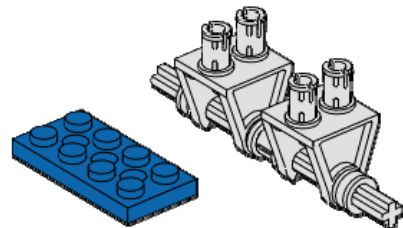

3
of 17

1x

Plate 2x4
Holes
Blue

Thames Carrier

4
of 17

2x

Liftarm 1x15

White