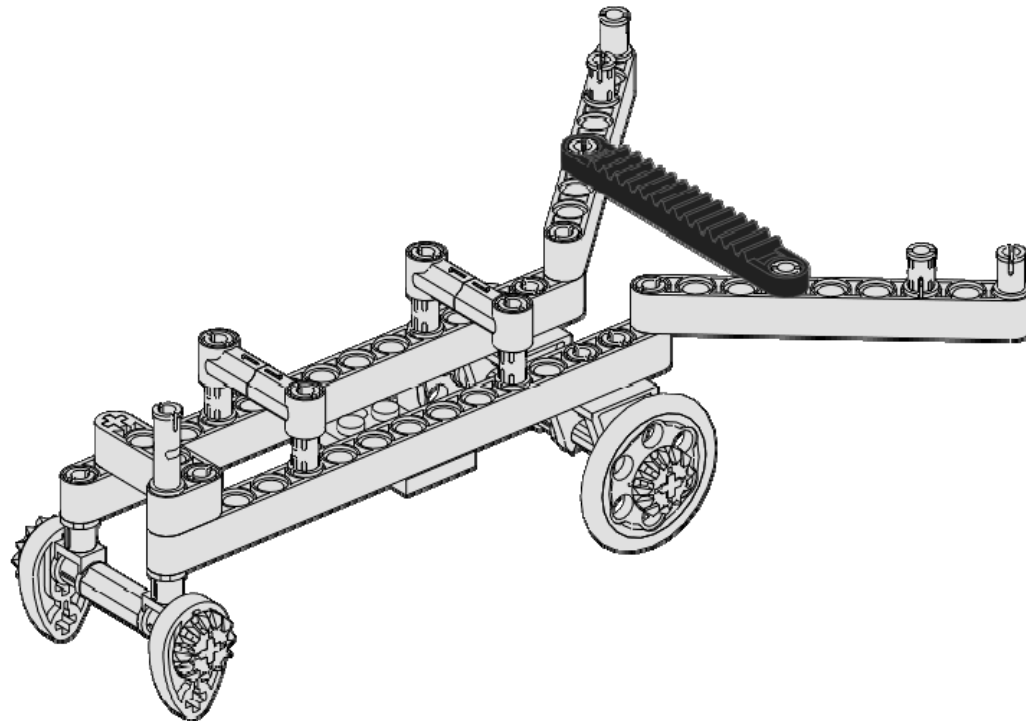

2x

Pin - Half

Dark Gray

Thames Carrier

15
of 17

1x

Gear - Rack 1x8

Black