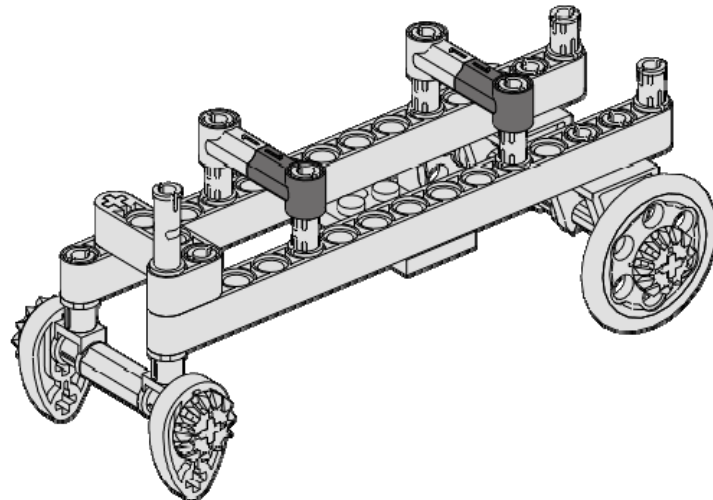

2x

Axle 2
Notched
Red

Thames Carrier

13
of 17

2x

Connector 1x2
90 Degree
Dark Gray

Thames Carrier

14
of 17