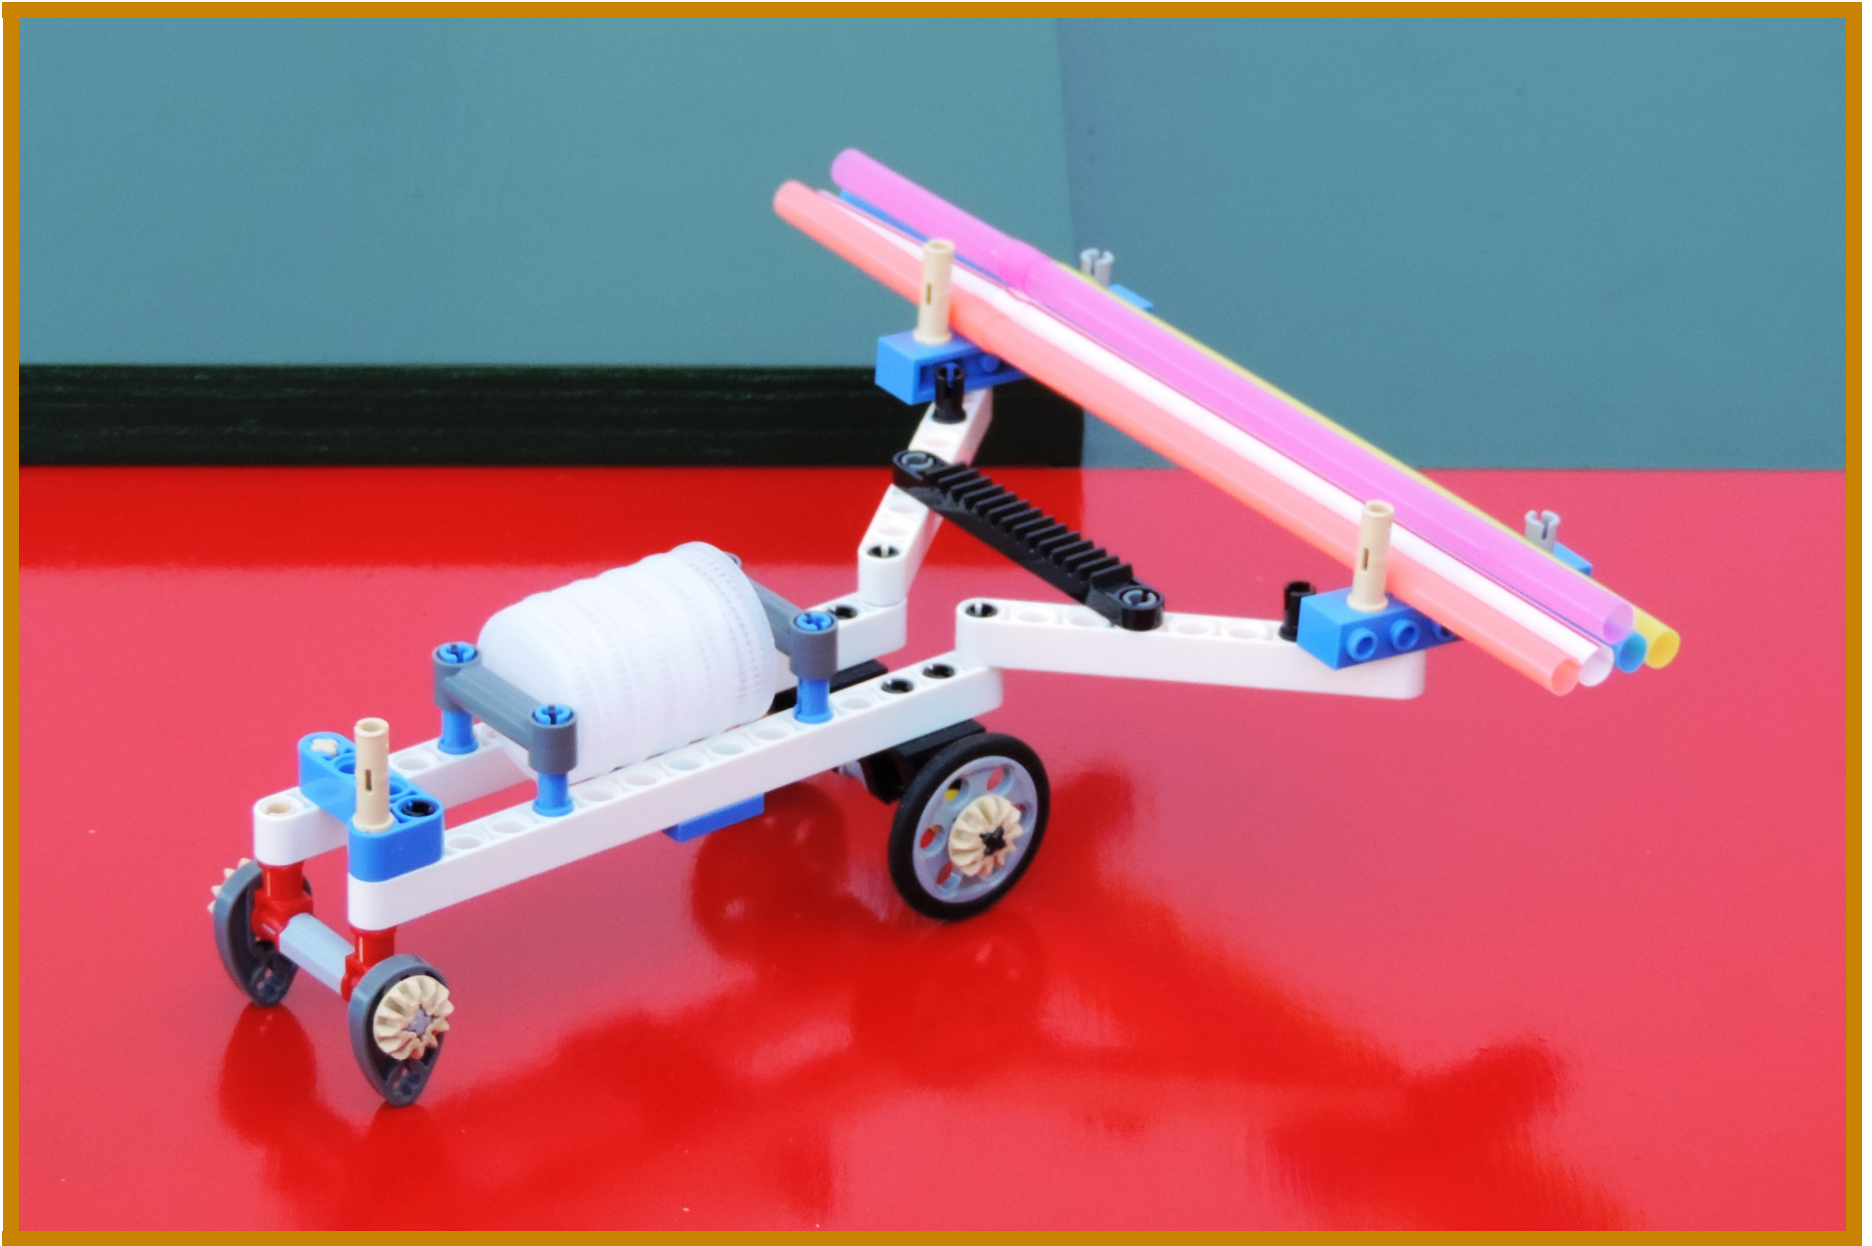

Thames Carrier

Thames Carrier

1x  Plate 2x4 Holes Blue	2x  Brick 1x6 Holes Blue	2x  Liftarm 1x9 White	2x  Liftarm 1x15 White	1x  Liftarm 1x2x4 90 deg bend Blue				
2x  Pin - Half Dark Gray	5x  Pin Slots Black	4x  Pin Light Gray	4x  Pin - Long Slots Blue	3x  Pin - Long Tan	1x  Connector Union Light Gray	4x  Connector 1x2 90 Degree Dark Gray	2x  Connector 1x2 90 Degree Red	
3x  Pin - Axle Tan	2x  Axle 2 Notched Red	2x  Axle 3 Light Gray	1x  Axle 8 Black	4x  Gear - 12 Tooth Bevel Tan	1x  Gear - Rack 1x8 Black	2x  Cam Dark Gray	2x  Steering Arm Black	
2x  Bushing 1/2 Yellow	1x  Bushing Light Gray		2x  Wheel - Rim Thin Light Gray	2x  Wheel - Tire Thin Black		5x  Pump	5x  Pipe	

Thames Carrier

1
of 17

2x

Steering Arm

Black

Thames Carrier

<p>2 of 17</p>	<p>1x</p>  <p>Axle 8 Black</p>	<p>1x</p>  <p>Bushing Light Gray</p>	<p>2x</p>  <p>Bushing 1/2 Yellow</p>	
				

Thames Carrier

3
of 17

1x

Plate 2x4
Holes
Blue

Thames Carrier

4
of 17

2x

Liftarm 1x15

White

2x

Pin
Slots
Black

Thames Carrier

8
of 17

2x

Wheel - Rim
Thin
Light Gray

2x

Wheel - Tire
Thin
Black