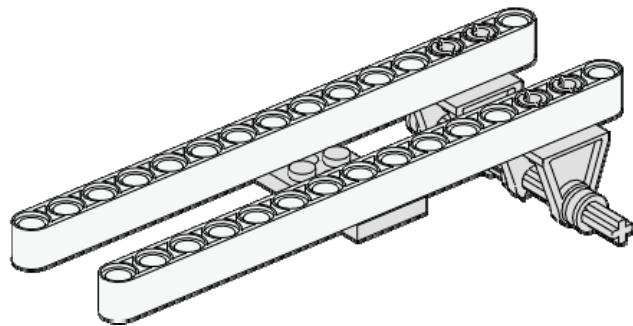

3
of 17

1x

Plate 2x4
Holes
Blue

Thames Carrier

4
of 17

2x

Liftarm 1x15

White