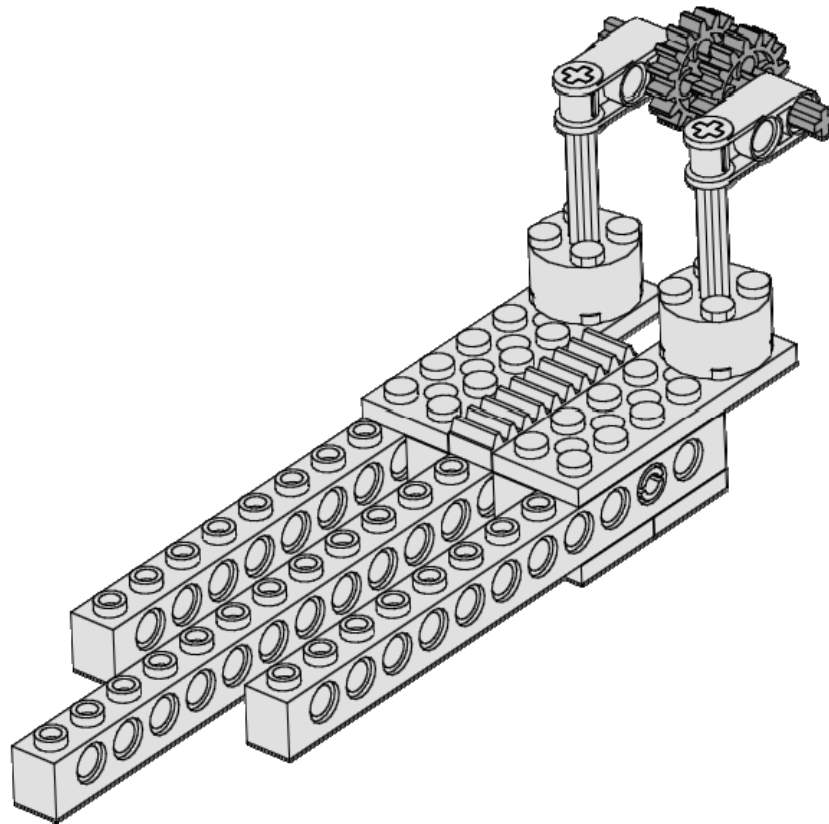

New Horizons Carrier

9
of 16

1x

Axle 5

Light Gray

2x

Gear - 16 Tooth

Light Gray