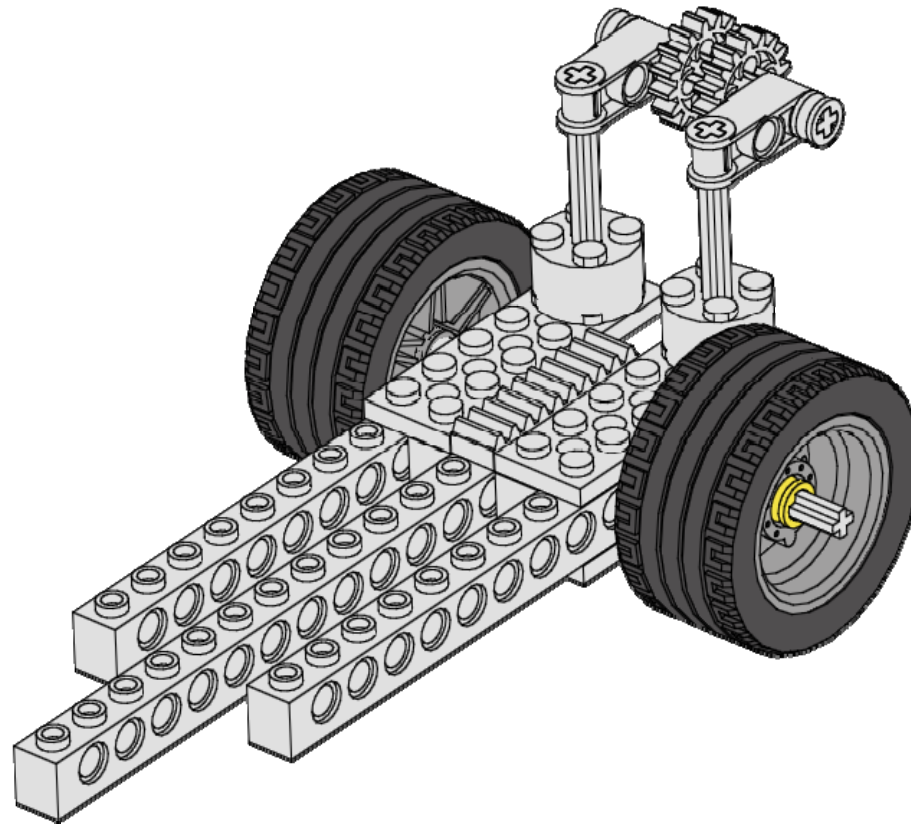

New Horizons Carrier

12
of 16

2x

2x

Wheel - Tire
Large
Black

2x

Bushing
1/2
Yellow