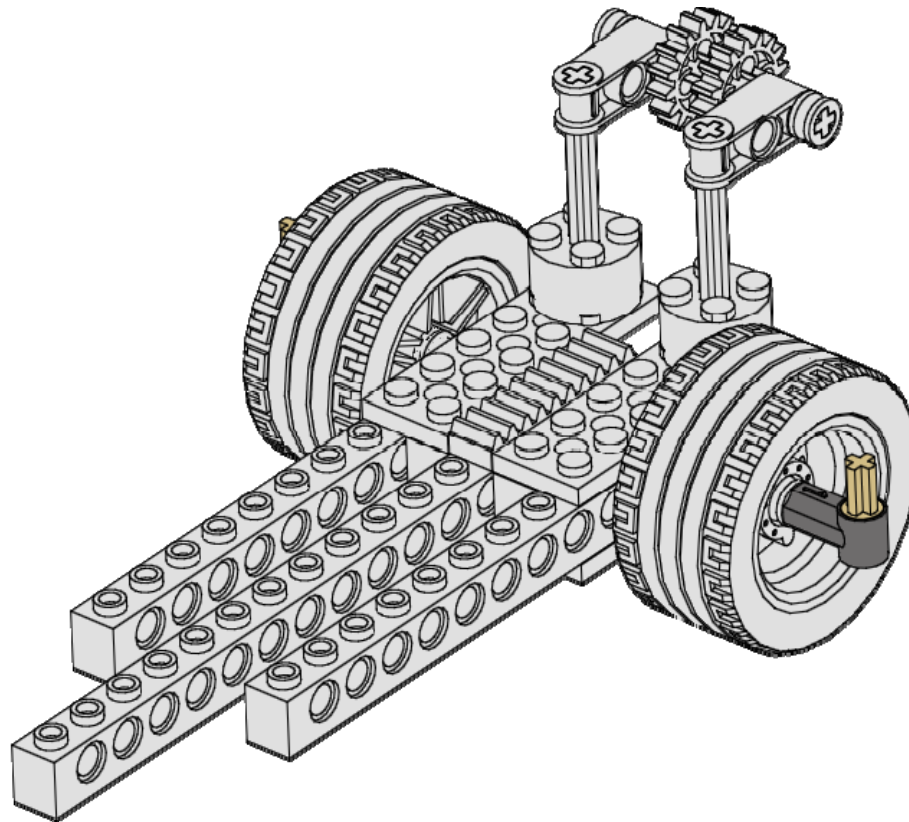

New Horizons Carrier

13
of 16

2x

Connector 1x2
90 Degree
Dark Gray

2x

Pin - Axle
Tan