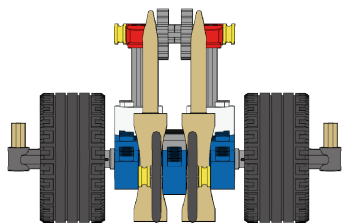

New Horizons Carrier

Front View

Side View