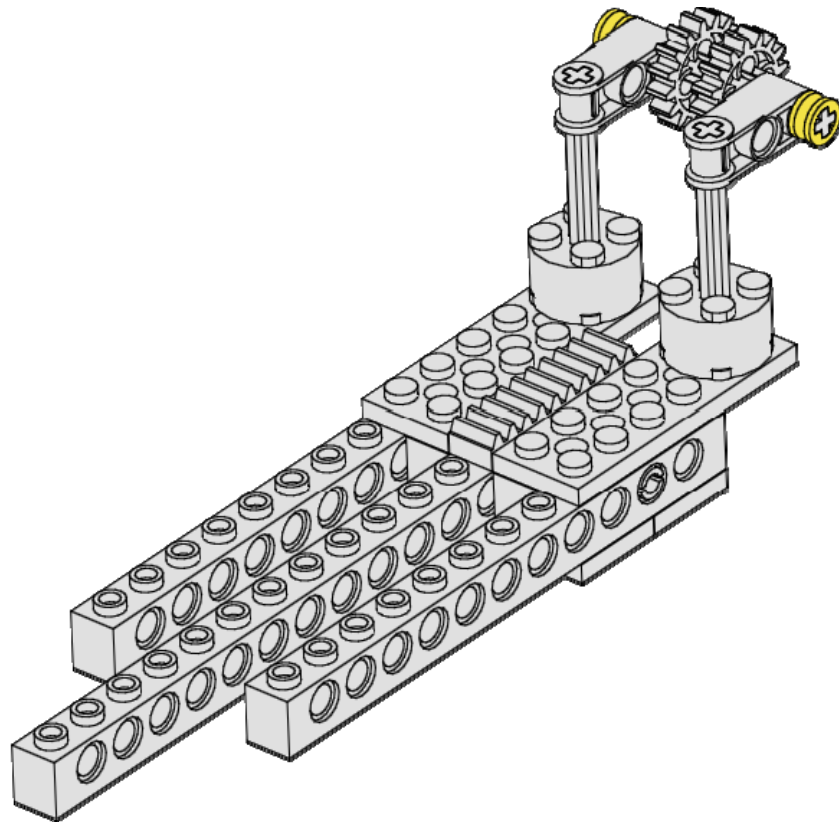

10
of 16

2x

Bushing
1/2
Yellow

New Horizons Carrier

<p>11 of 16</p>	<p>1x</p>  <p>Axle 12 Black</p>	<p>2x</p>  <p>Bushing Light Gray</p>	
----------------------------	--	---	--

The diagram illustrates the assembly of the New Horizons Carrier. It features a base structure of three parallel Technic beams (two 1x12 and one 1x10) connected by a central 1x10 beam. Two vertical assemblies are mounted on the base. Each vertical assembly consists of a 1x4 Technic beam connected to a 1x4 Technic beam, which is further connected to a 1x4 Technic beam. The top of each vertical assembly is connected to a gear mechanism. Two black axles (Axle 12) are shown: one passing through the 1x4 Technic beam on the left side of the base, and another passing through the 1x4 Technic beam on the right side of the base. Two light gray bushings are shown, one on each axle, positioned between the 1x4 Technic beams and the 1x10 Technic beam.