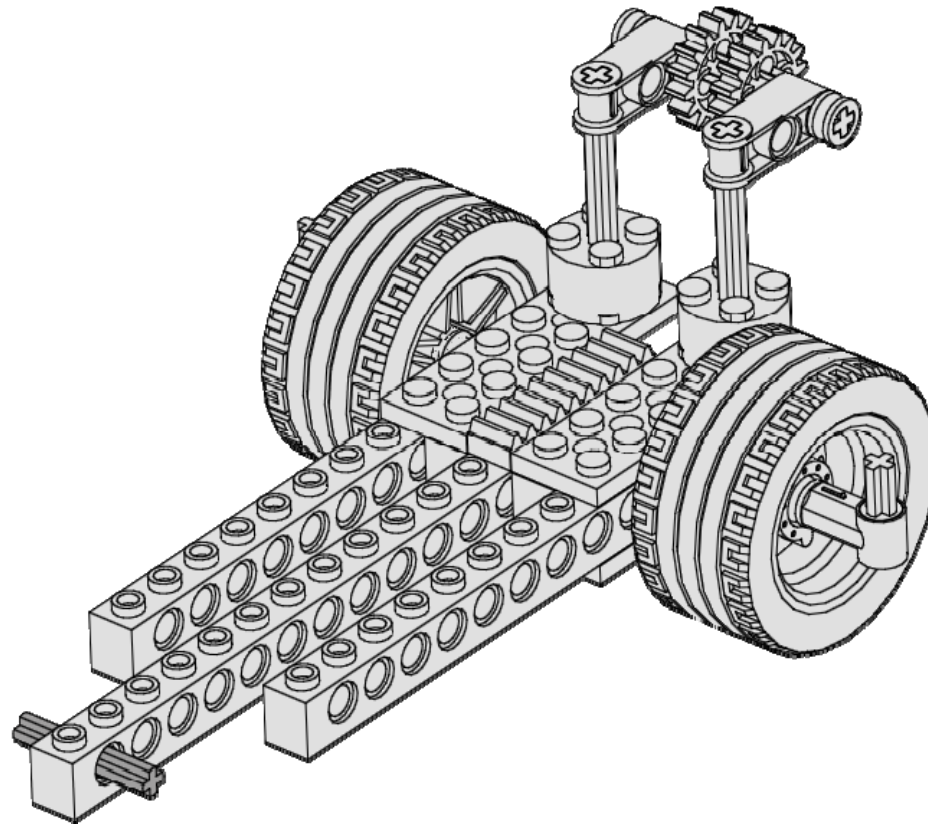

New Horizons Carrier

14
of 16

1x

Axle 3

Light Gray