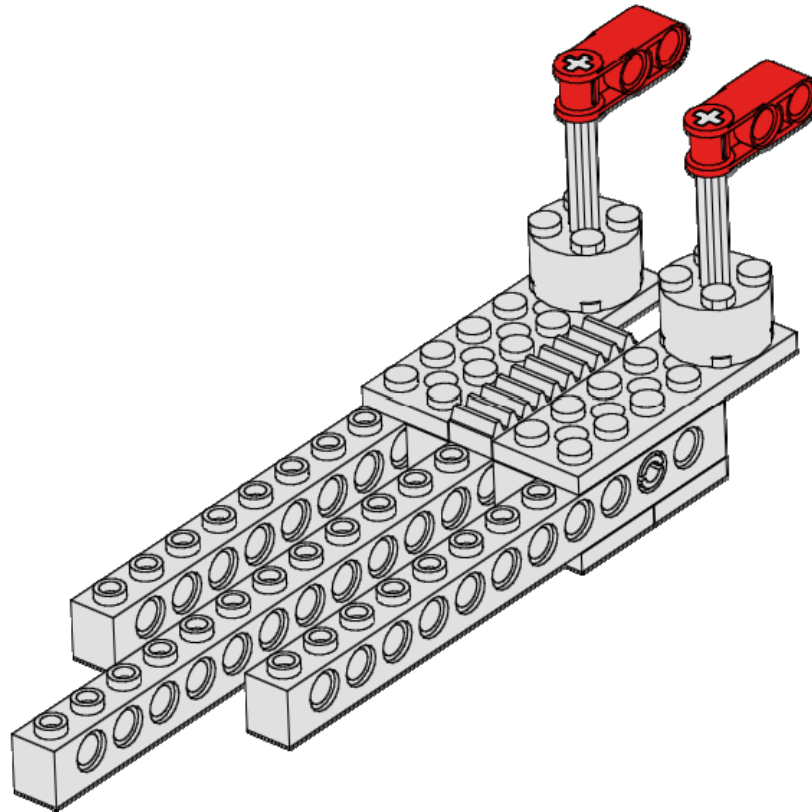

Brick
Round 2x2
White

2x

Axle 5
Light Gray

New Horizons Carrier

8
of 16

2x

Connector 1x3
90 Degree
Red

New Horizons Carrier

10
of 16

2x

Bushing
1/2
Yellow

New Horizons Carrier

<p>11 of 16</p>	<p>1x</p>  <p>Axle 12 Black</p>	<p>2x</p>  <p>Bushing Light Gray</p>	
----------------------------	--	---	--

The diagram illustrates the assembly of the New Horizons Carrier. It features a base structure of three parallel Technic beams (two 1x12 and one 1x10) connected by a central 1x10 beam. Two vertical assemblies are mounted on the base. Each vertical assembly consists of a 1x4 Technic beam connected to a 1x4 Technic beam, which is further connected to a 1x4 Technic beam. The top of each vertical assembly is connected to a gear mechanism. Two black axles (Axle 12) are shown: one passing through the 1x4 Technic beam on the left side of the base, and another passing through the 1x4 Technic beam on the right side of the base. Two light gray bushings are shown, one on each axle, positioned between the 1x4 Technic beams and the 1x10 Technic beam.