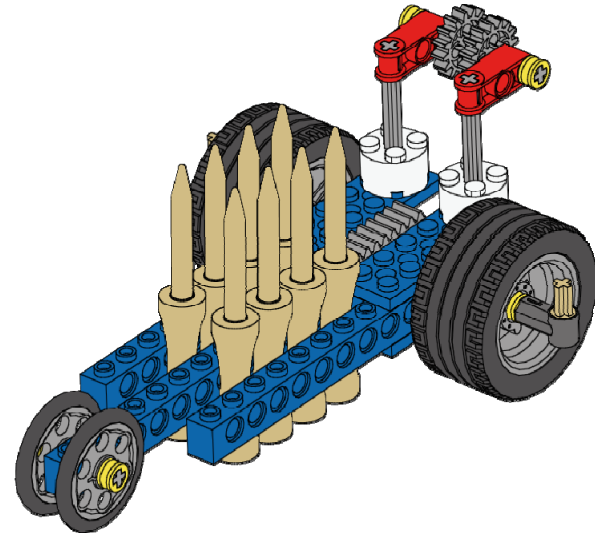

10
of 16

2x

Bushing
1/2
Yellow

New Horizons Carrier

<p>11 of 16</p>	<p>1x</p>  <p>Axle 12 Black</p>	<p>2x</p>  <p>Bushing Light Gray</p>	
----------------------------	--	---	--

The diagram illustrates the assembly of the New Horizons Carrier. It features a base structure of three parallel Technic beams (two 1x12 and one 1x10) connected by a central 1x10 beam. Two vertical assemblies are mounted on the base. Each vertical assembly consists of a 1x4 Technic beam connected to a 1x4 Technic beam, which is further connected to a 1x4 Technic beam. The top of each vertical assembly is connected to a gear mechanism. Two black axles (Axle 12) are shown: one passing through the 1x4 Technic beam on the left side of the base, and another passing through the 1x4 Technic beam on the right side of the base. Two light gray bushings are shown, one on each axle, positioned between the 1x4 Technic beams and the 1x10 Technic beam.

New Horizons Carrier

Top View

Front View

Side View