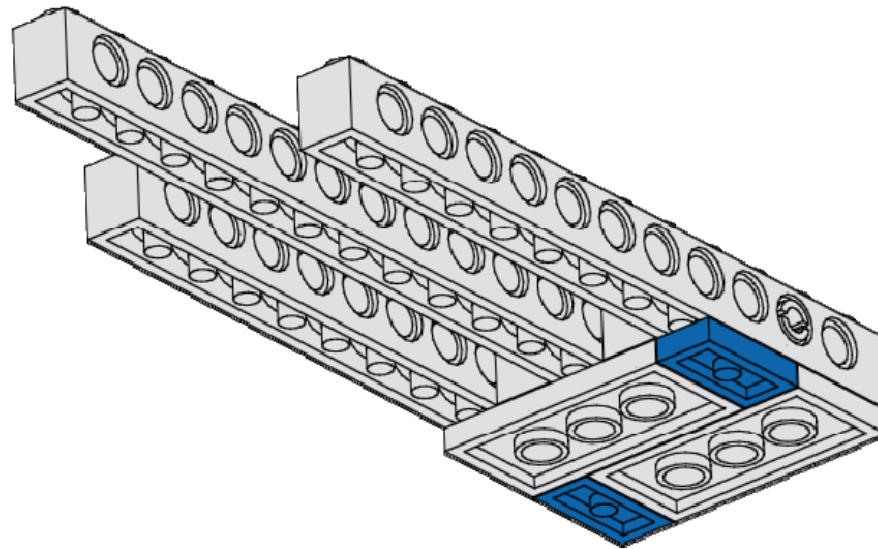

2x

Plate 1x2

Blue

New Horizons Carrier

<p>6 of 16</p>	<p>2x</p>  <p>Plate 2x6 Holes Blue</p>	<p>1x</p>  <p>Gear - Rack 1x4 Light Gray</p>	
			

New Horizons Carrier

7
of 16

2x

10
of 16

2x

Bushing
1/2
Yellow

New Horizons Carrier

<p>11 of 16</p>	<p>1x</p>  <p>Axle 12 Black</p>	<p>2x</p>  <p>Bushing Light Gray</p>	
----------------------------	--	---	--

The diagram illustrates the assembly of the New Horizons Carrier. It features a base structure of three parallel Technic beams (two 1x12 and one 1x10) connected by a central 1x10 beam. Two vertical assemblies are mounted on the base. Each vertical assembly consists of a 1x4 Technic beam connected to a 1x4 Technic beam, which is further connected to a 1x4 Technic beam. The top of each vertical assembly is connected to a gear mechanism. Two black axles (Axle 12) are shown: one passing through the 1x4 Technic beam on the left side of the base, and another passing through the 1x4 Technic beam on the right side of the base. Two light gray bushings are shown, one on each axle, positioned between the 1x4 Technic beams and the 1x10 Technic beam.