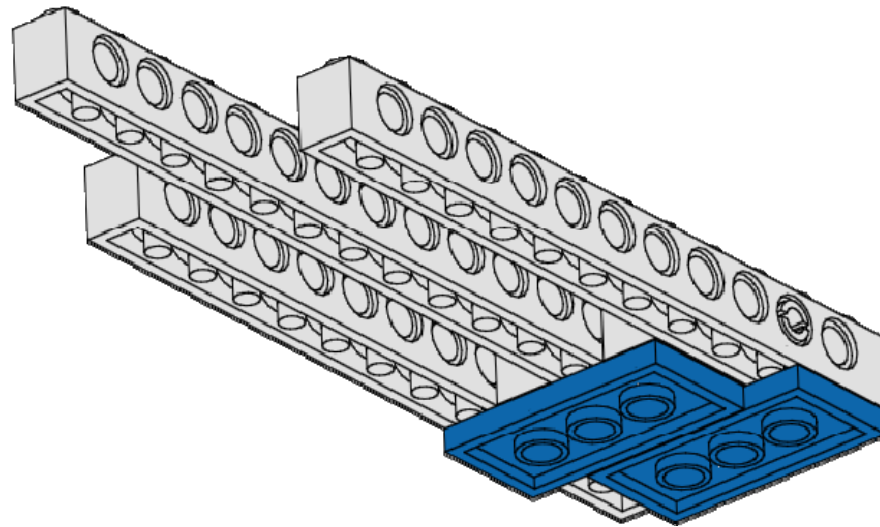

2x

Brick 1x12
Holes
Blue

New Horizons Carrier

4
of 16

2x

Plate 2x4
Holes
Blue

New Horizons Carrier

5
of 16

10
of 16

2x

Bushing
1/2
Yellow

New Horizons Carrier

<p>11 of 16</p>	<p>1x</p>  <p>Axle 12 Black</p>	<p>2x</p>  <p>Bushing Light Gray</p>	
----------------------------	--	---	--

The diagram illustrates the assembly of the New Horizons Carrier. It features a base structure of three parallel Technic beams (two 1x12 and one 1x10) connected by a central 1x10 beam. Two vertical assemblies are mounted on the base. Each vertical assembly consists of a 1x4 Technic beam connected to a 1x4 Technic beam, which is further connected to a 1x4 Technic beam. The top of each vertical assembly is connected to a gear mechanism. Two black axles (Axle 12) are shown: one passing through the 1x4 Technic beam on the left side of the base, and another passing through the 1x4 Technic beam on the right side of the base. Two light gray bushings are shown, one on each axle, positioned between the 1x4 Technic beams and the 1x10 Technic beam.