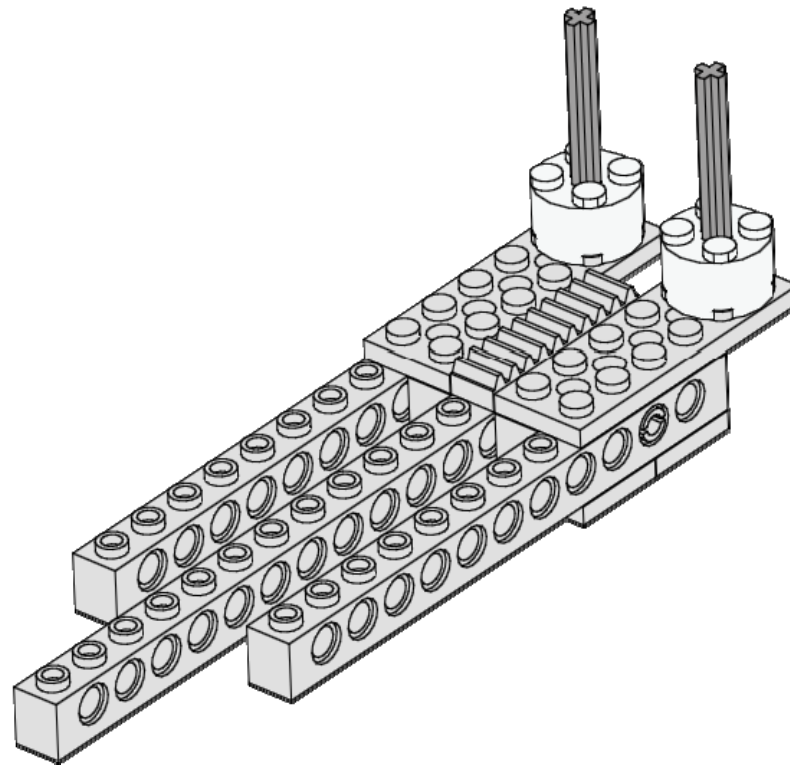

New Horizons Carrier

7
of 16

2x

Brick
Round 2x2
White

2x

Axle 5
Light Gray