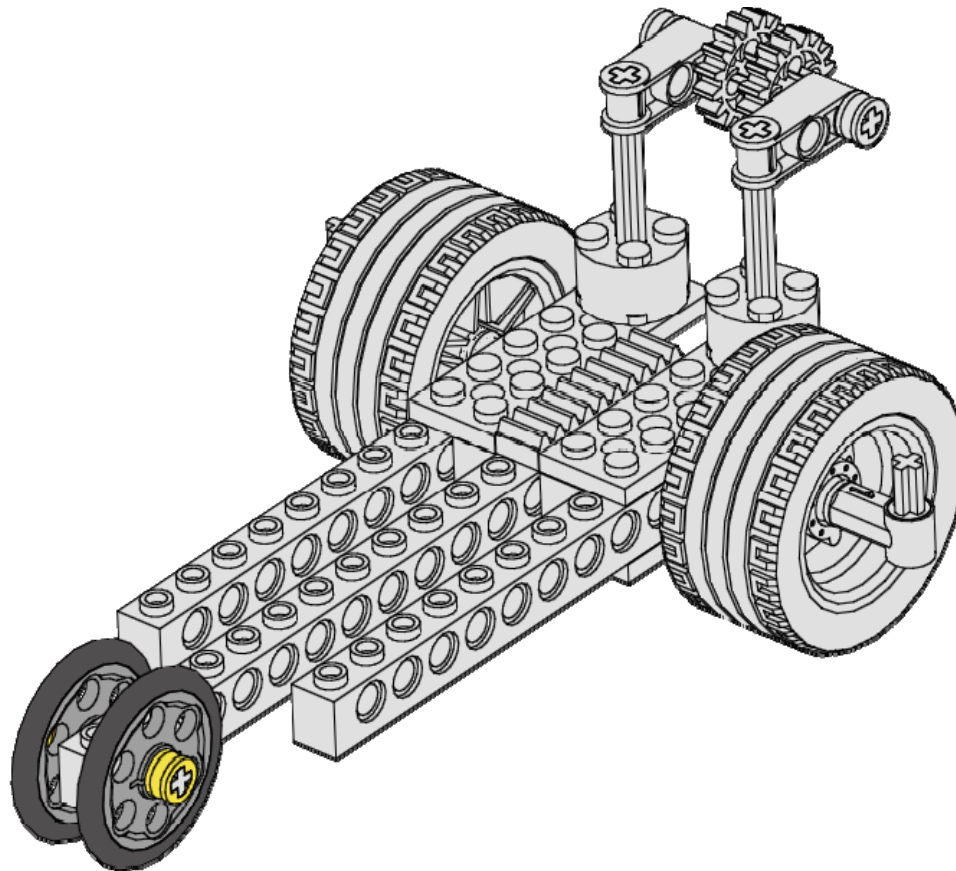

New Horizons Carrier

15
of 16

2x

2x

Wheel - Tire
Thin
Black

2x

Bushing
1/2
Yellow