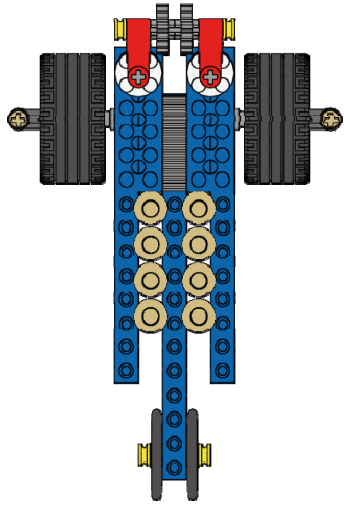

10
of 16

2x

Bushing
1/2
Yellow

New Horizons Carrier

<p>11 of 16</p>	<p>1x</p>  <p>Axle 12 Black</p>	<p>2x</p>  <p>Bushing Light Gray</p>	
----------------------------	--	---	--

The diagram illustrates the assembly of the New Horizons Carrier. It features a base structure of three parallel Technic beams (two 1x12 and one 1x10) connected by a central 1x10 beam. Two vertical assemblies are mounted on the base. Each vertical assembly consists of a 1x4 Technic beam connected to a 1x4 Technic beam, which is further connected to a 1x4 Technic beam. The top of each vertical assembly is connected to a gear mechanism. Two black axles (Axle 12) are shown: one passing through the 1x4 Technic beam on the left side of the base, and another passing through the 1x4 Technic beam on the right side of the base. Two light gray bushings are shown, one on each axle, positioned between the 1x4 Technic beams and the 1x10 Technic beam.

Wheel - Tire
Thin
Black

2x

Bushing
1/2
Yellow

New Horizons Carrier

16
of 16

8x

TEE

Wood

New Horizons Carrier

Top View

Front View

Side View