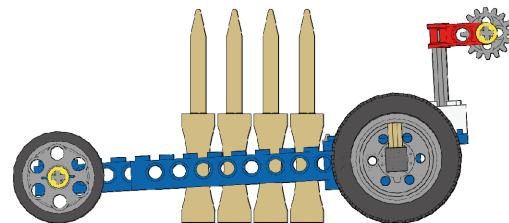

New Horizons Carrier

Front View

Side View