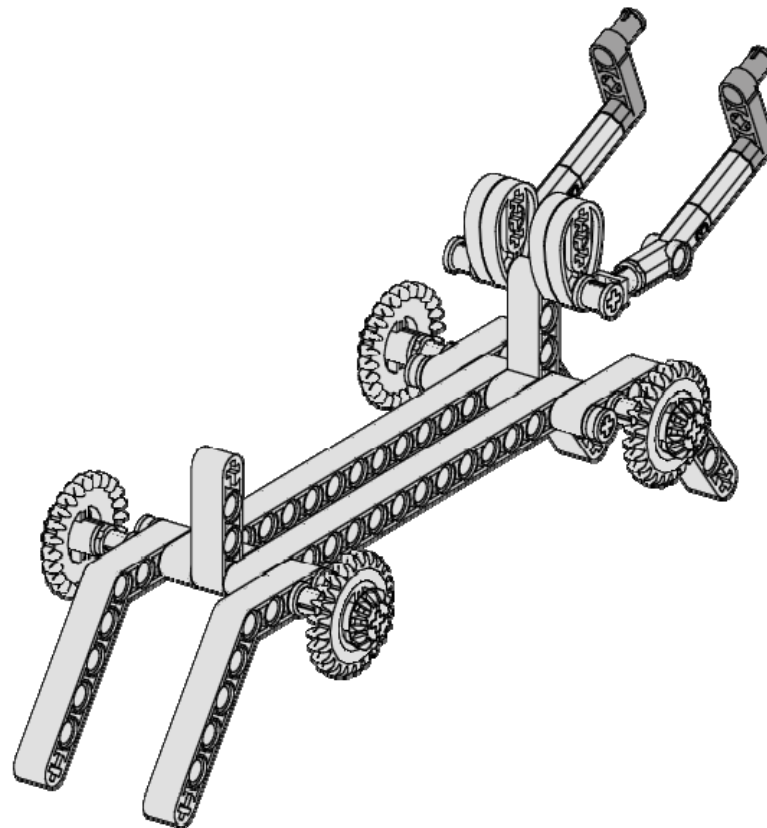

# Voyager Carrier

14  
of 24

2x

Crank - Pin

Light Gray