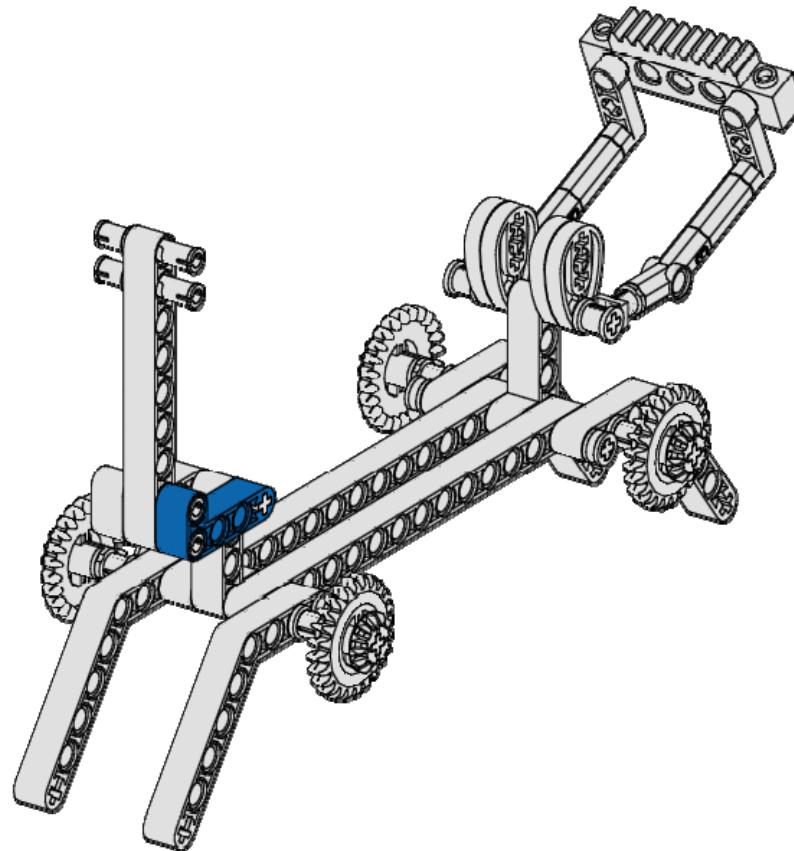

Voyager Carrier

18
of 24

1x

Liftarm 1x2x4
90 deg bend
Blue