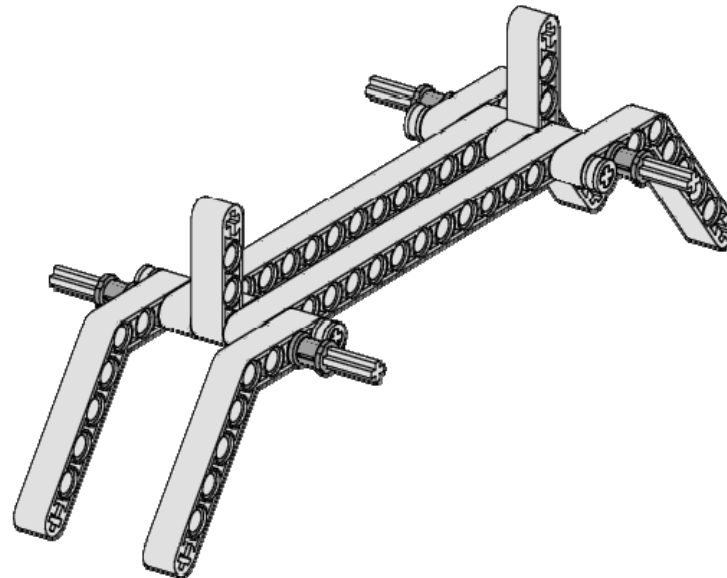

# Voyager Carrier

7  
of 24

4x

Gear - 24 Tooth  
Crown  
Light Gray