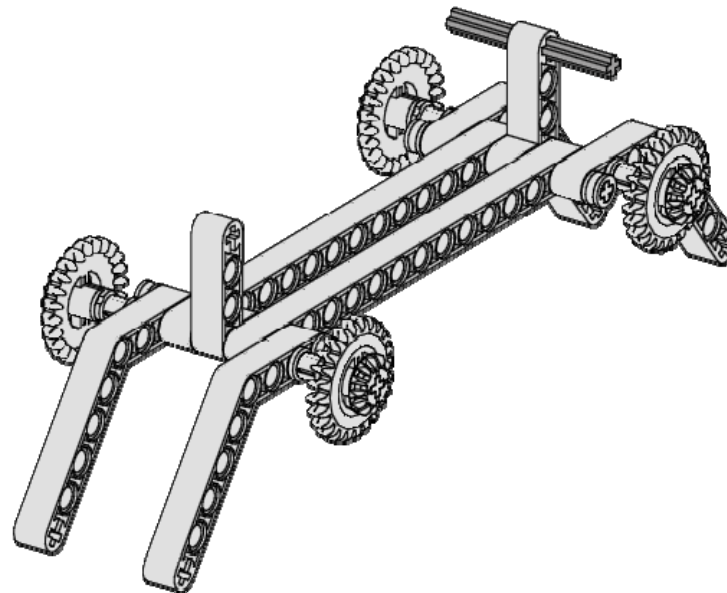

Voyager Carrier

9
of 24

1x

Axle 5

Light Gray