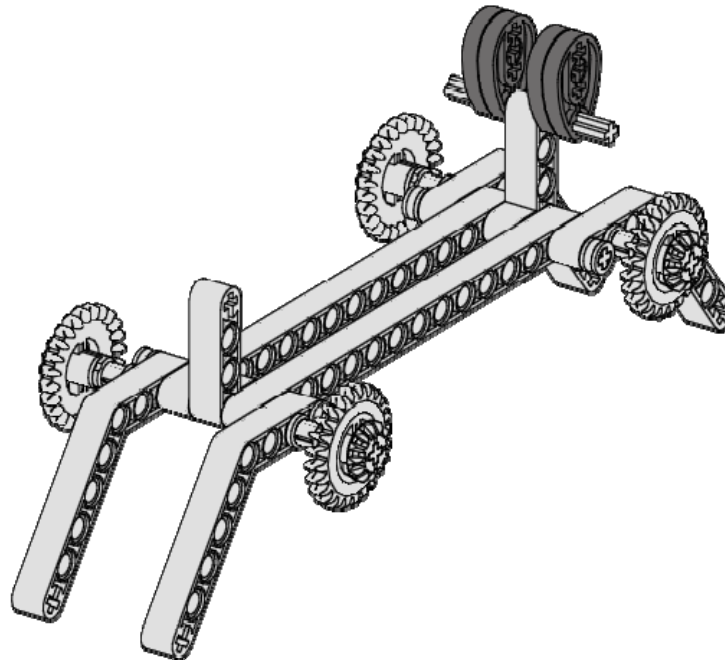

# Voyager Carrier

<p>11 of 24</p>	<p>2x</p>  <p>Connector 1x2 90 Degree Red</p>	<p>2x</p>  <p>Axle 2 Notched Red</p>	
			