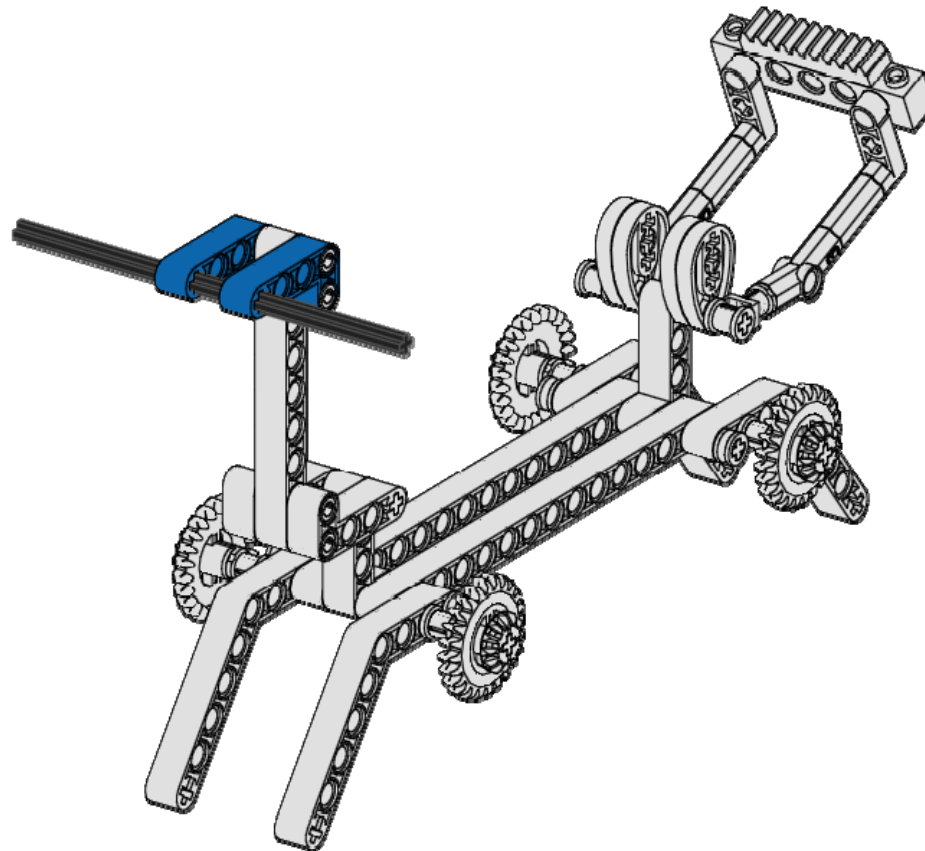

# Voyager Carrier

19  
of 24

2x

Liftarm 1x2x4  
90 deg bend  
Blue

1x

Axle 12  
Black