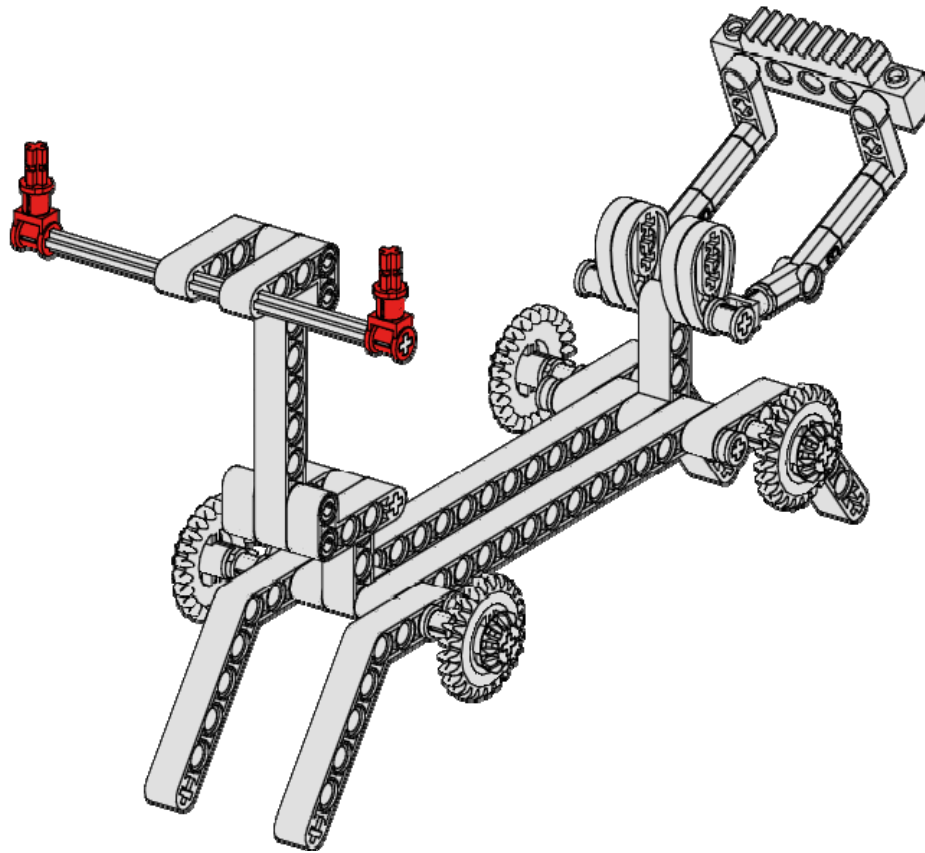

# Voyager Carrier

20  
of 24

2x

Connector 1x2  
90 Degree  
Red

2x

Axle 2  
Notched  
Red