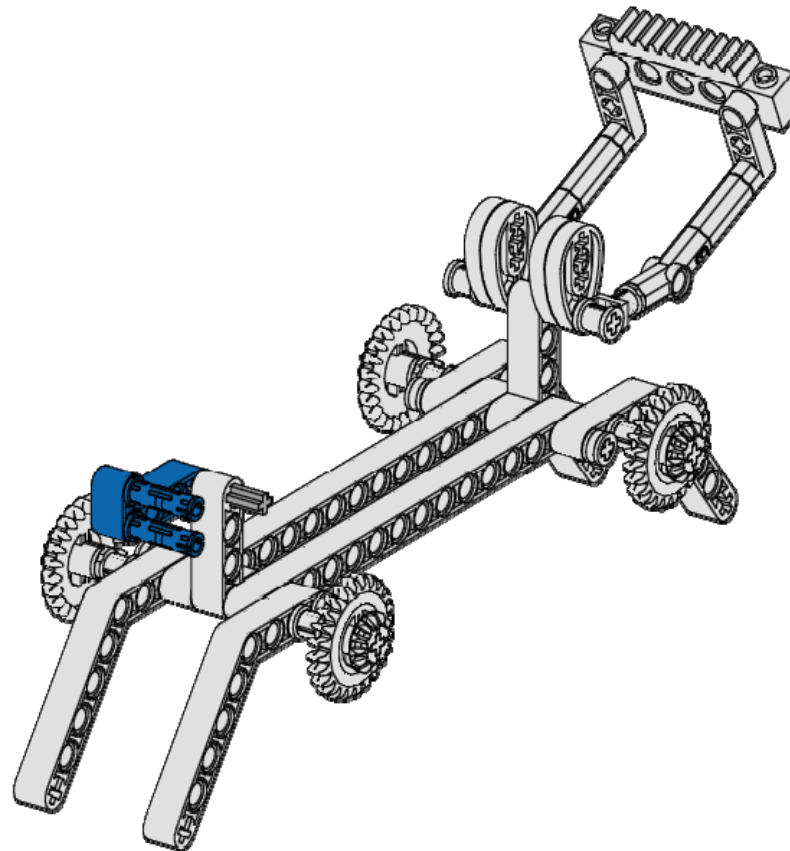

# Voyager Carrier

16  
of 24

1x

Liftarm 1x2x4  
90 deg bend  
Blue

1x

Axle 3  
Light Gray

2x

Pin - Long  
Slots  
Blue