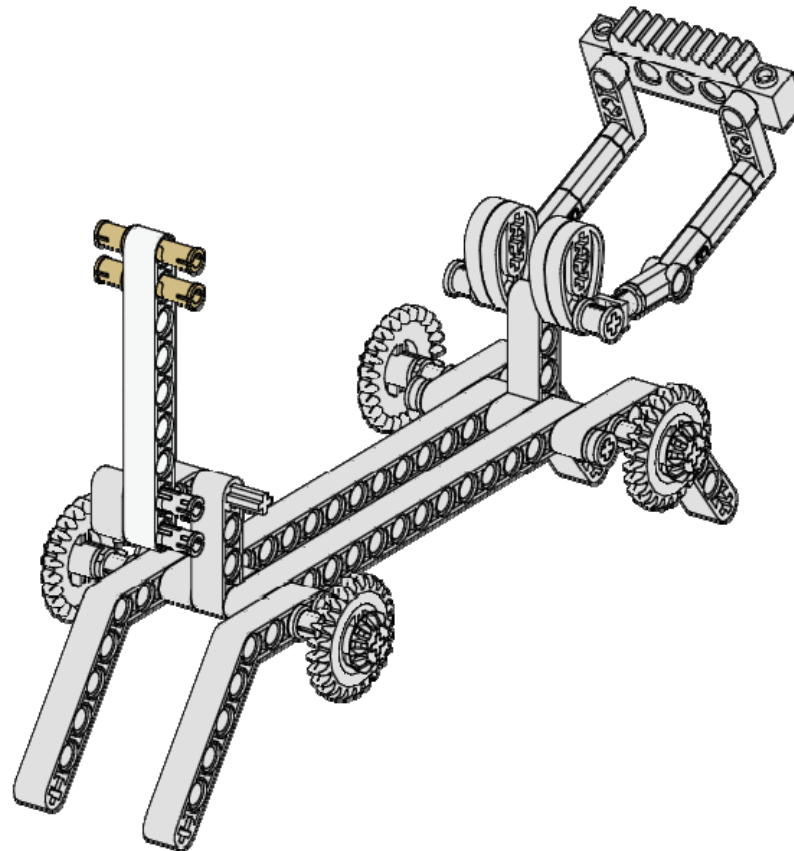

# Voyager Carrier

17  
of 24

1x

Liftarm 1x9

White

2x

Pin - Long

Tan