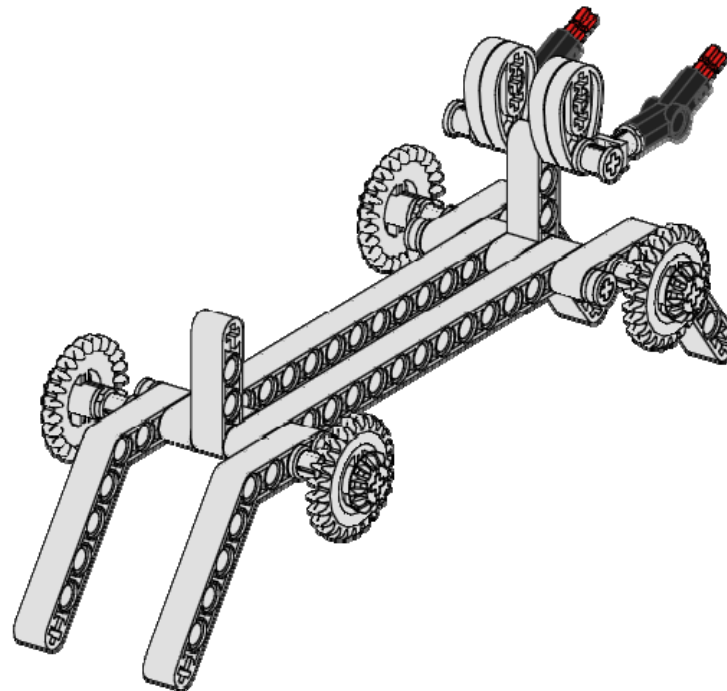

# Voyager Carrier

12  
of 24

2x

Connector  
30 Degree  
Black

2x

Axle 2  
Notched  
Red