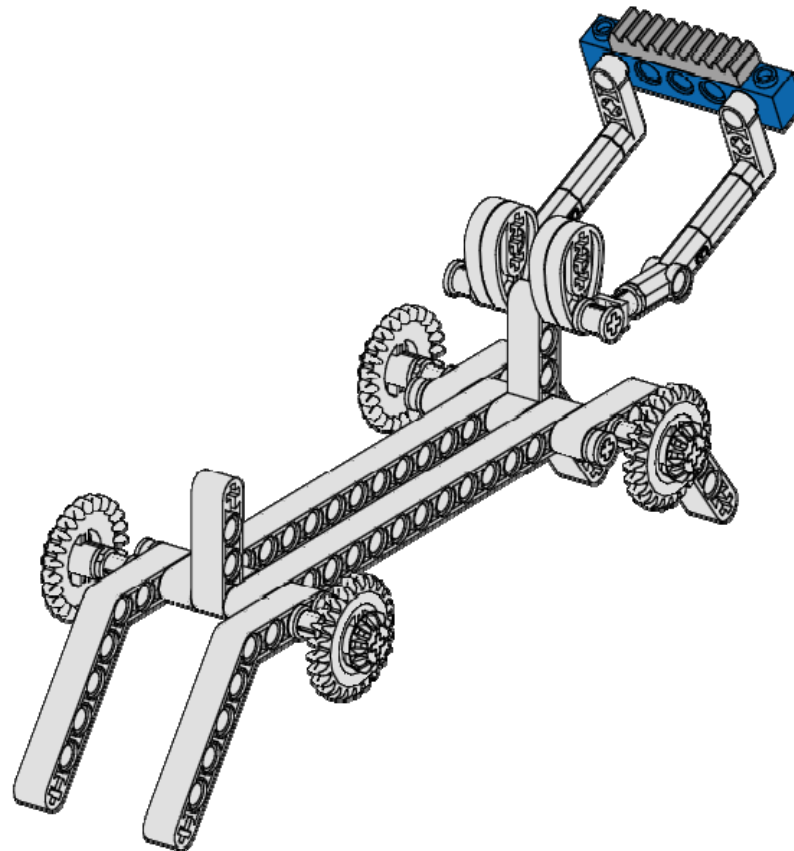

# Voyager Carrier

16  
of 24

1x

Liftarm 1x2x4  
90 deg bend  
Blue

1x

Axle 3  
Light Gray

2x

Pin - Long  
Slots  
Blue