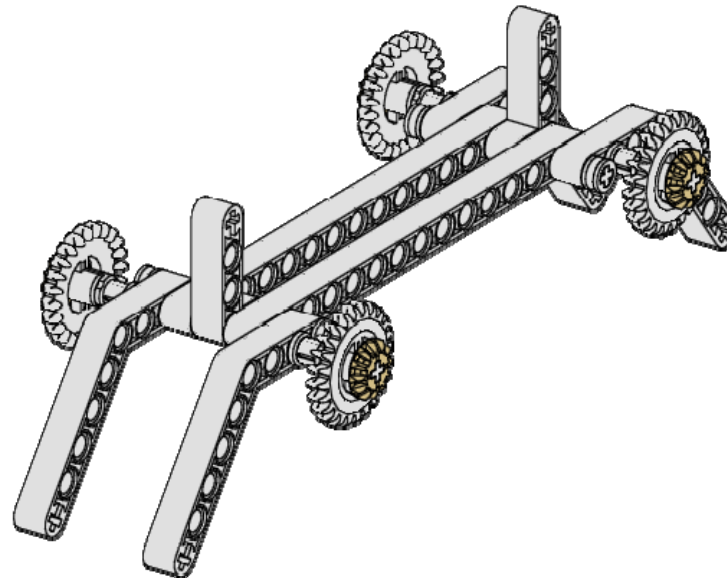

Voyager Carrier

8
of 24

4x

Gear - 12 Tooth
Bevel
Tan