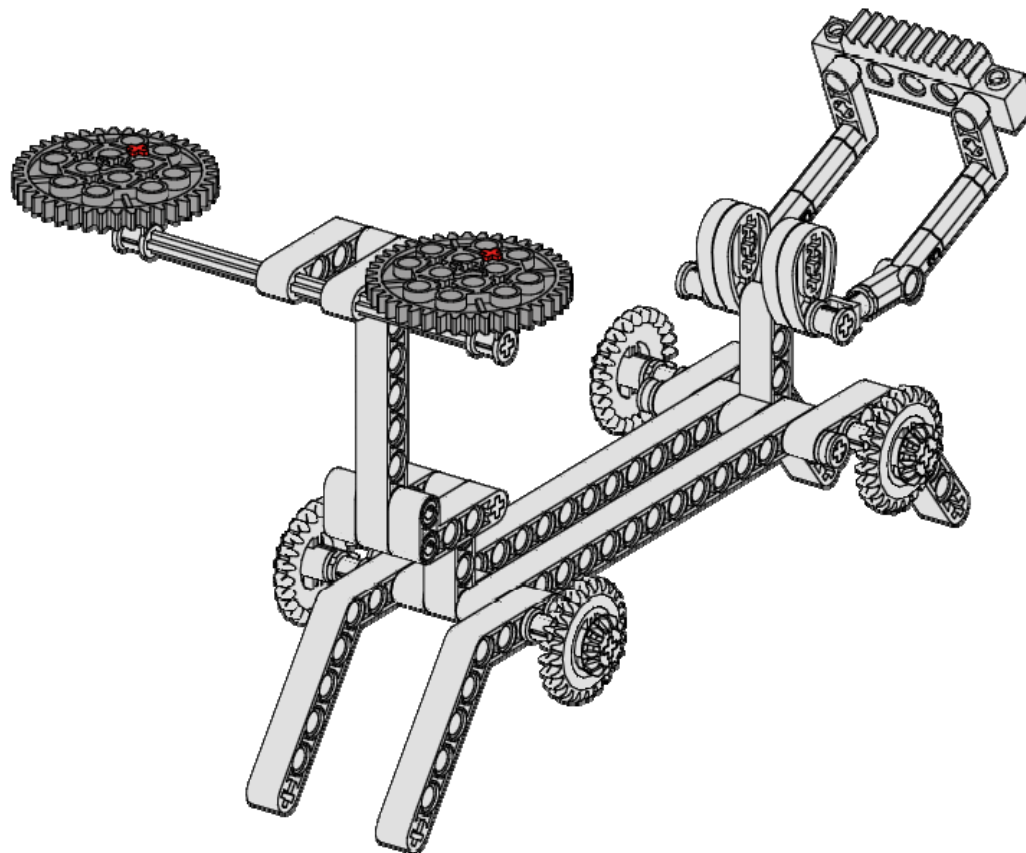

# Voyager Carrier

21  
of 24

2x

Gear - 40 Tooth

Light Gray