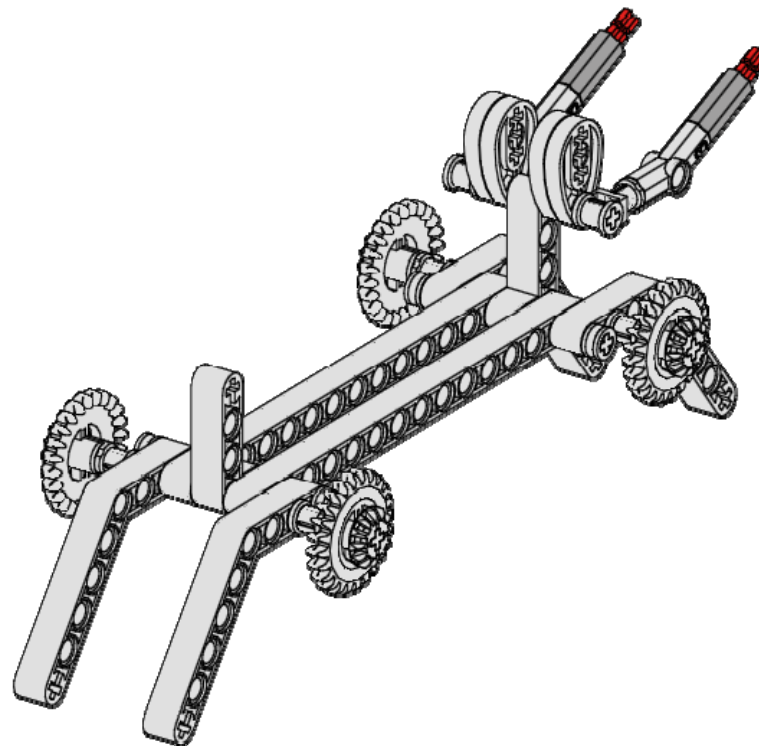

# Voyager Carrier

13  
of 24

2x

Connector  
Union  
Light Gray

2x

Axle 2  
Notched  
Red