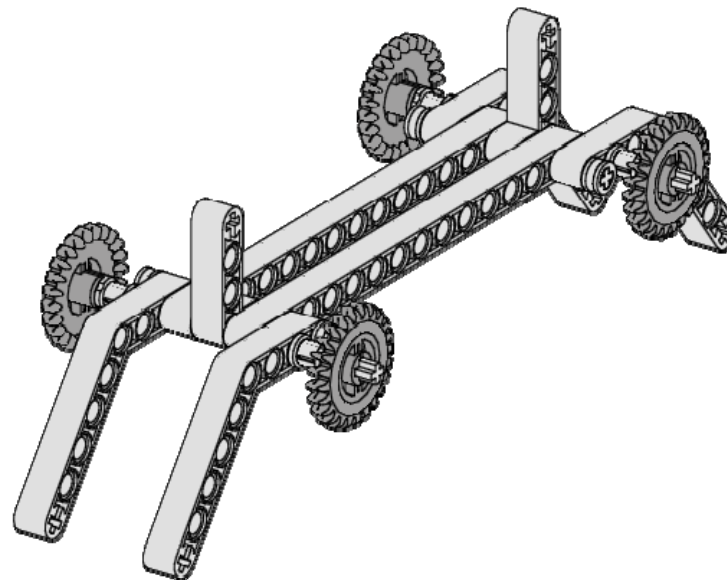

# Voyager Carrier

7  
of 24

4x

Gear - 24 Tooth  
Crown  
Light Gray