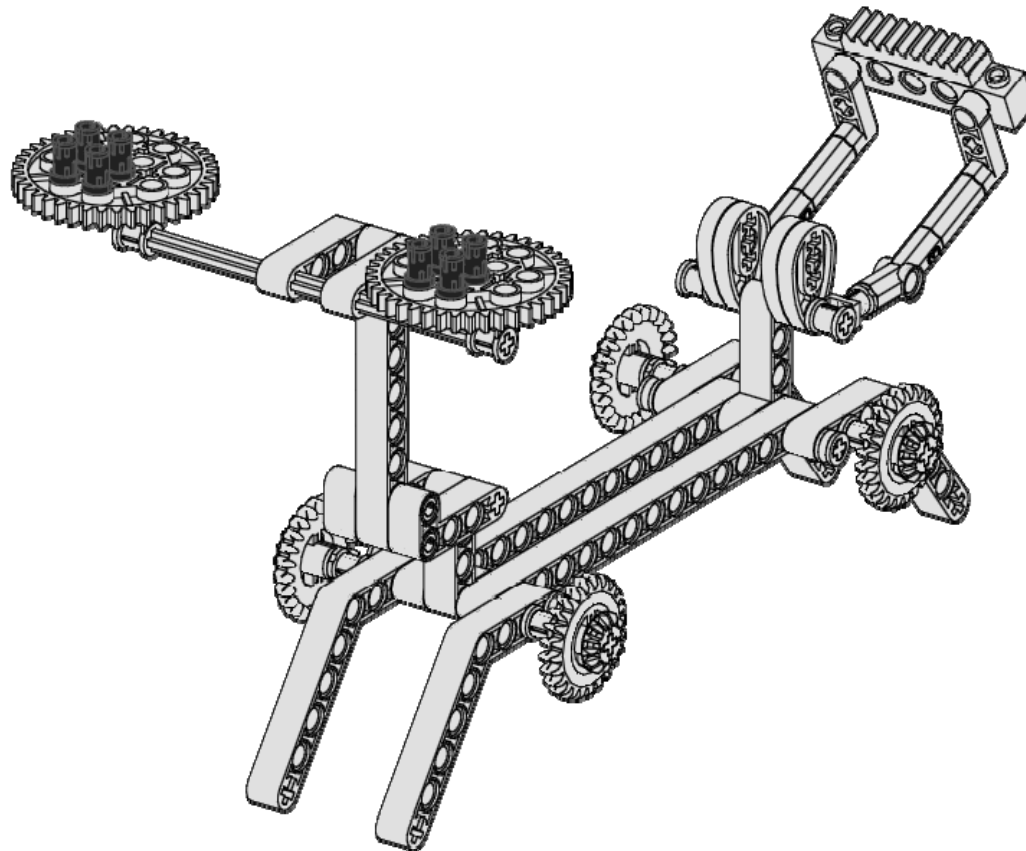

Voyager Carrier

22
of 24

8x

Pin
Slots
Black