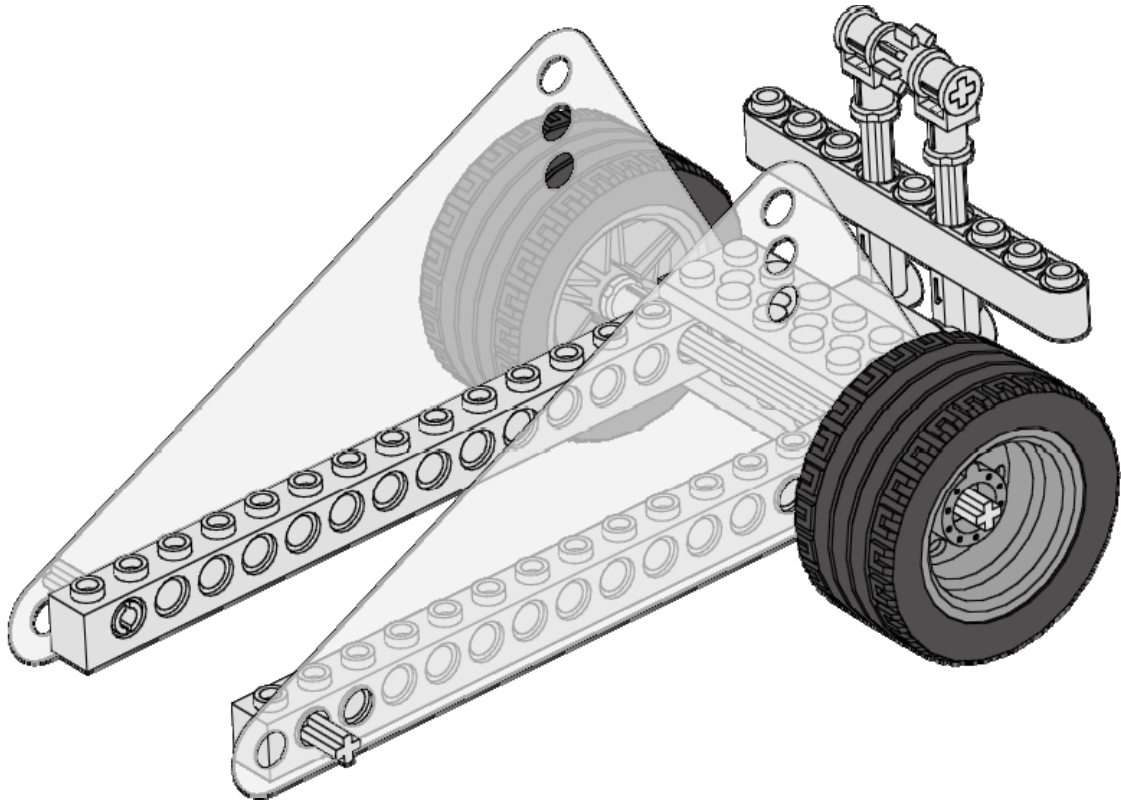

Road Carrier

9
of 15

2x

Wheel - Rim
Large
Light Gray

2x

Wheel - Tire
Large
Black