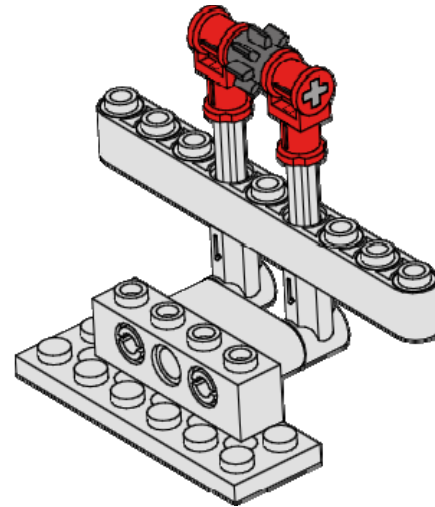

2x

Connector 1x2
90 Degree
Red

1x

Axle 3
Light Gray

1x

Gear - 8 Tooth
Dark Gray

Road Carrier

6
of 15