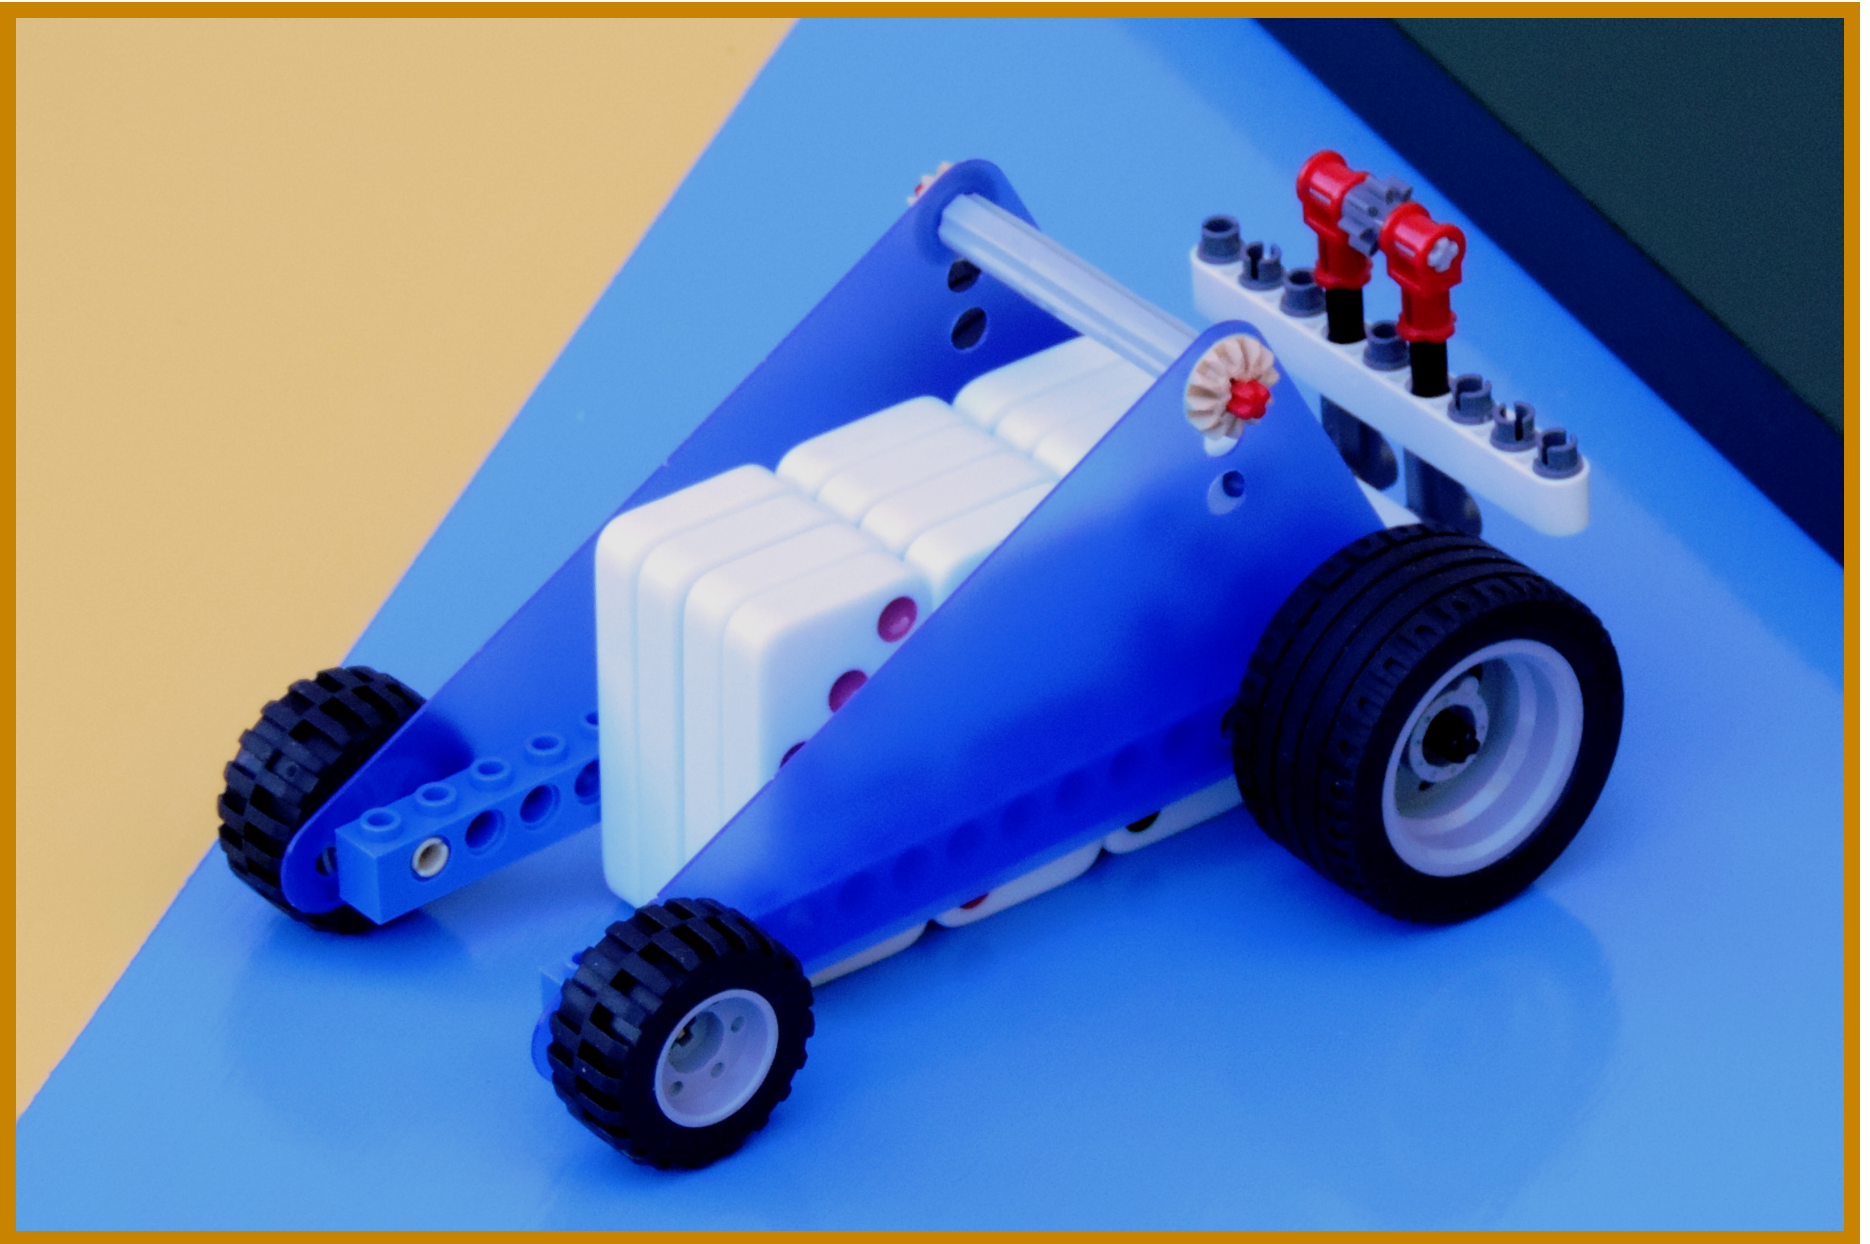

Road Carrier

Road Carrier

1x  Brick 1x4 Holes Blue	2x  Brick 1x16 Holes Blue	2x  Plate 2x6 Holes Blue	1x  Liftarm 1x3 White	1x  Liftarm 1x9 White			
2x  Pin - Long Slots Blue	7x  Pin - Half Dark Gray	2x  Bushing Light Gray		2x  Pin - Axle Tan	2x  Connector 1x2 90 Degree Red	2x  Connector 1x2 90 Degree Dark Gray	3x  Connector Union Light Gray
4x  Axle 2 Notched Red	1x  Axle 3 Light Gray	1x  Axle 12 Black	2x  Axle 4 Black		1x  Gear - 8 Tooth Dark Gray	2x  Gear - 12 Tooth Bevel Tan	
2x  Wheel - Rim Small Light Gray	12x  Wheel - Tire Small Black	2x  Wheel - Rim Large Light Gray	2x  Wheel - Tire Large Black		2x  Flexible Triangle Small Light Blue		12x  DigBot

Road Carrier

<p>1 of 15</p>	<p>1x</p>  <p>Liftarm 1x3 White</p>	<p>2x</p>  <p>Pin - Long Slots Blue</p>	
			

Road Carrier

2
of 15

1x

Brick 1x4
Holes
Blue

1x

Plate 2x6
Holes
Blue

1x

Liftarm 1x9

White

7x

Pin - Half

Dark Gray

Road Carrier

5
of 15