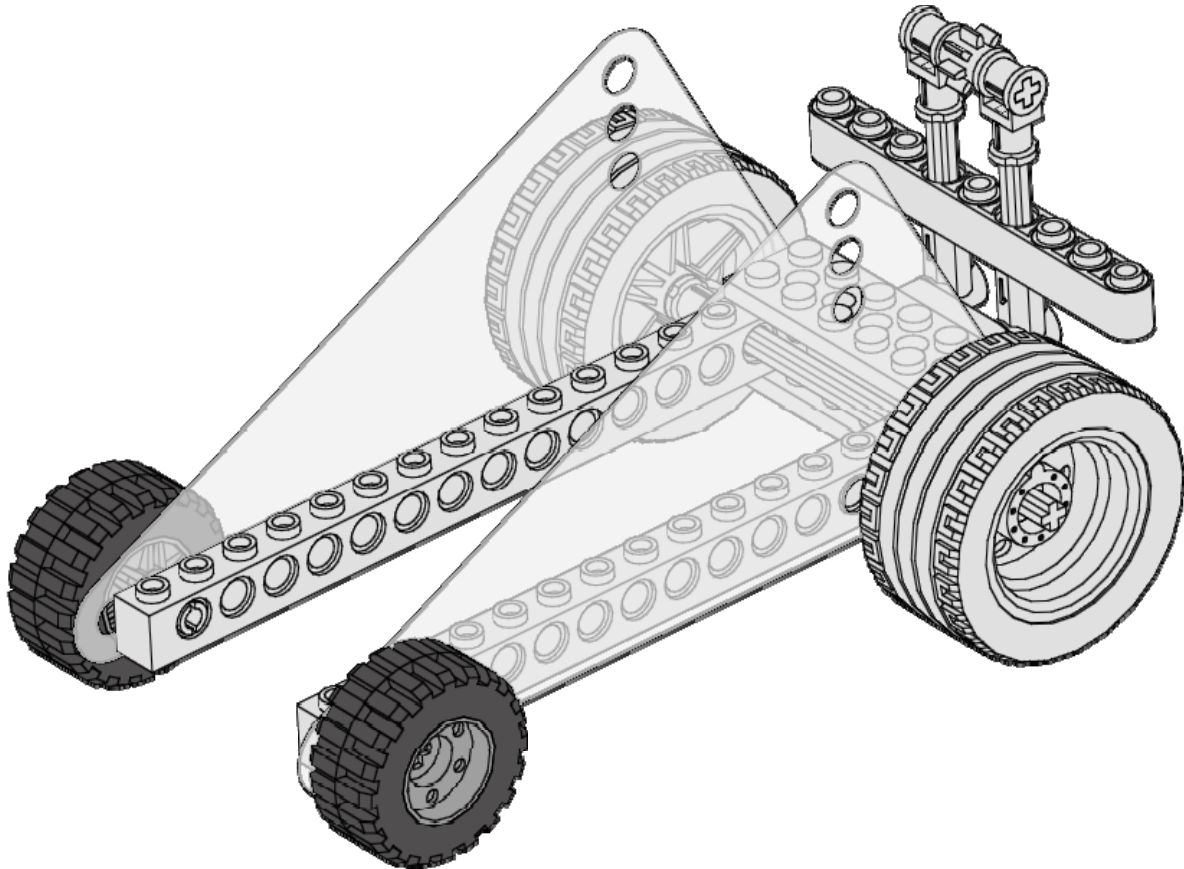

12x

Wheel - Tire
Small
Black

Road Carrier

<p>11 of 15</p>	<p>1x</p>  <p>Axle 2 Notched Red</p>	<p>1x</p>  <p>Gear - 12 Tooth Bevel Tan</p>	
---------------------	---	--	---

Road Carrier

<p>12 of 15</p>	<p>1x</p>  <p>Connector Union Light Gray</p>	<p>1x</p>  <p>Axle 2 Notched Red</p>	
---------------------	---	---	---