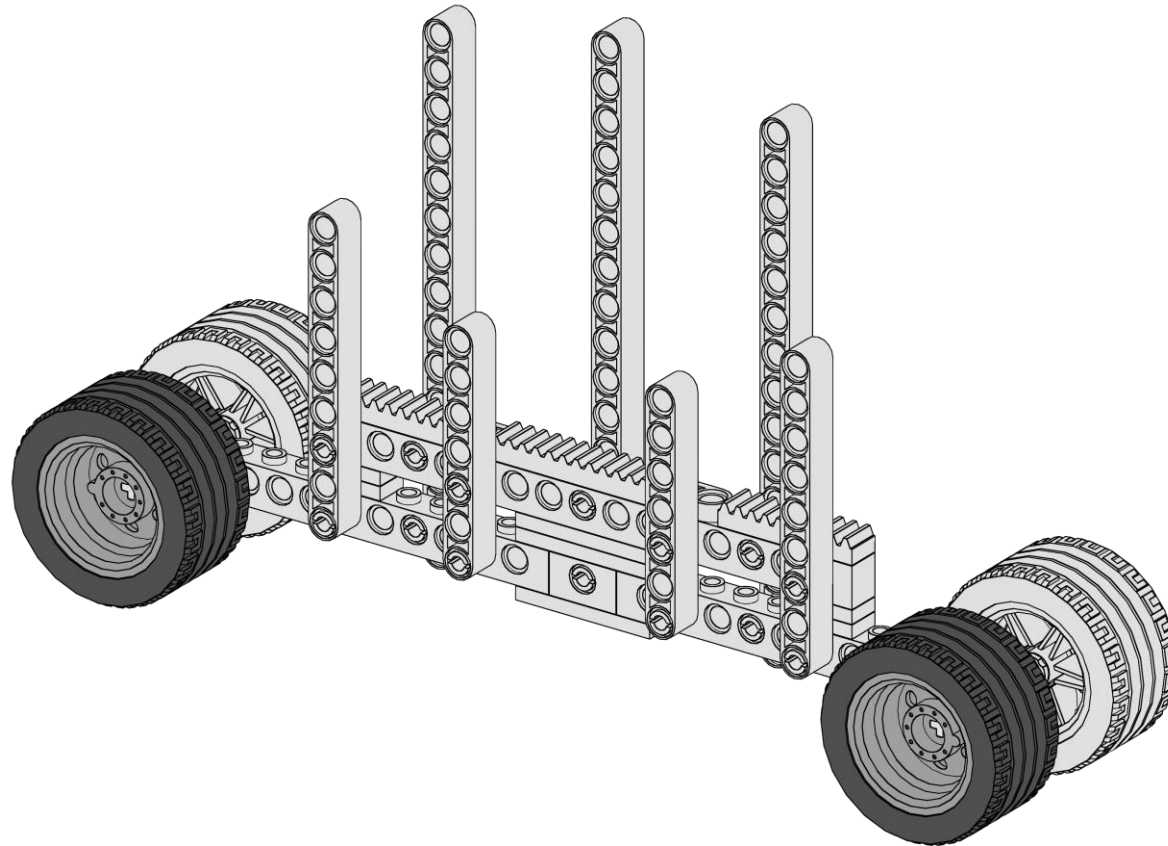

Shenandoah Carrier

11
of 12

2x

Wheel - Rim
Large
Light Gray

2x

Wheel - Tire
Large
Black