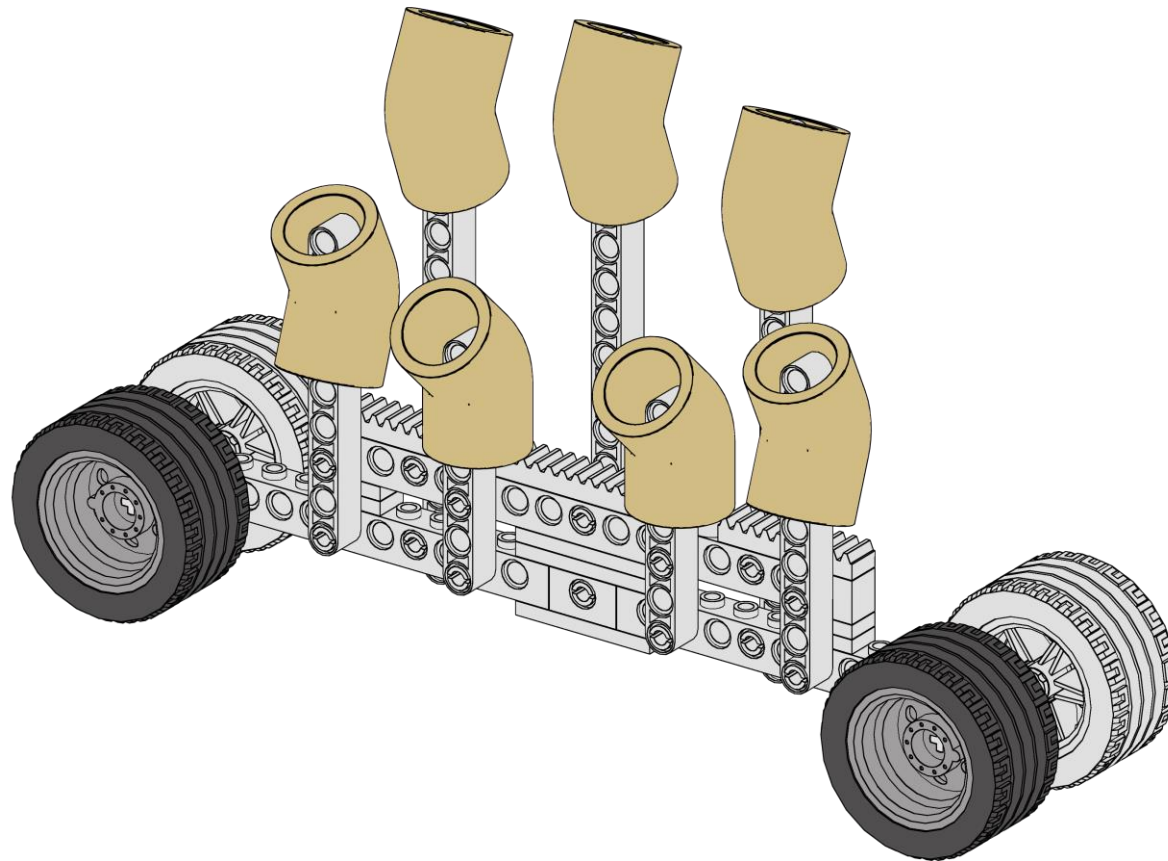

12
of 12

7x

Robomole

Tan

Shenandoah Carrier

Top View

Front View

Side View