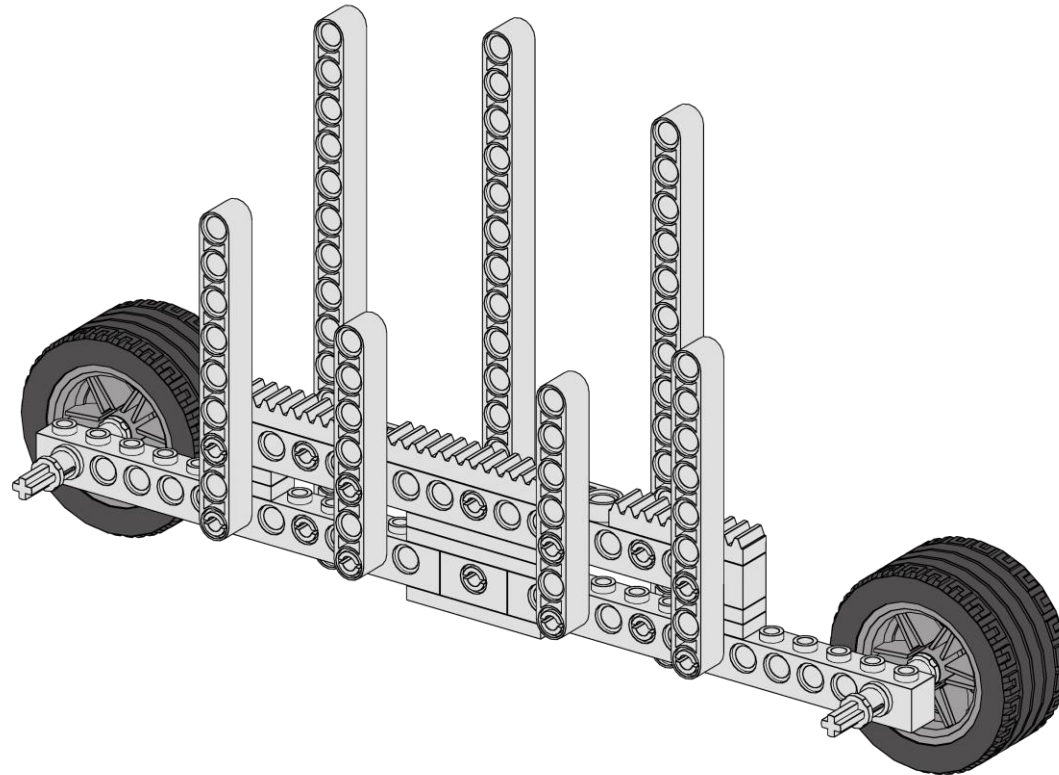

Shenandoah Carrier

10
of 12

2x

Wheel - Rim
Large
Light Gray

2x

Wheel - Tire
Large
Black