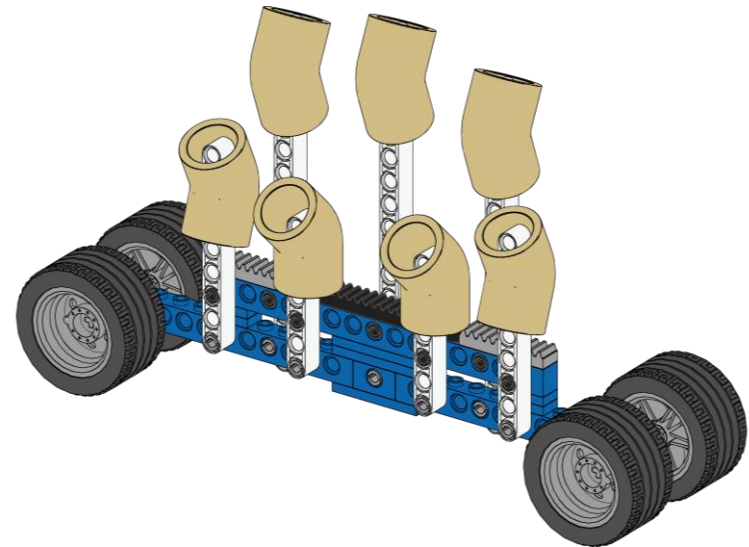

12
of 12

7x

Robomole

Tan

Shenandoah Carrier

Top View

Front View

Side View