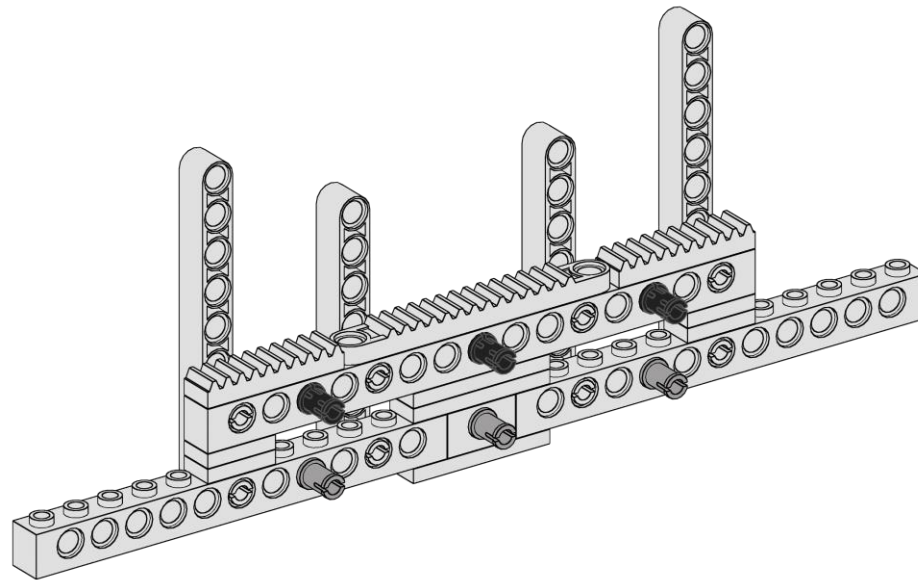

3x

Pin
Slots
Black

3x

Pin
Light Gray

Shenandoah Carrier

8
of 12

3x

Liftarm 1x15