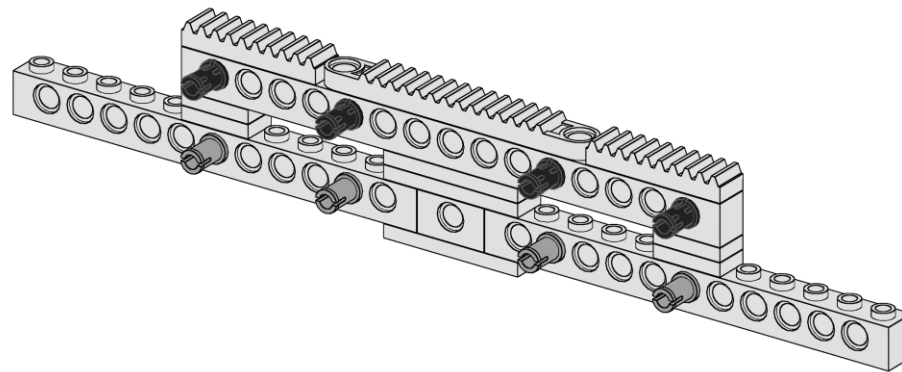

4x

Plate 1x2

Blue

2x

Plate 1x4

Blue

Shenandoah Carrier

<p>4 of 12</p>	<p>1x</p>  <p>Brick 1x16 Holes Blue</p>	<p>2x</p>  <p>Gear - Rack 1x4 Light Gray</p>	<p>1x</p>  <p>Gear - Rack 1x8 Black</p>	
				

Shenandoah Carrier

5
of 12

4x

Pin
Slots
Black

4x

Pin
Light Gray

Shenandoah Carrier

6
of 12