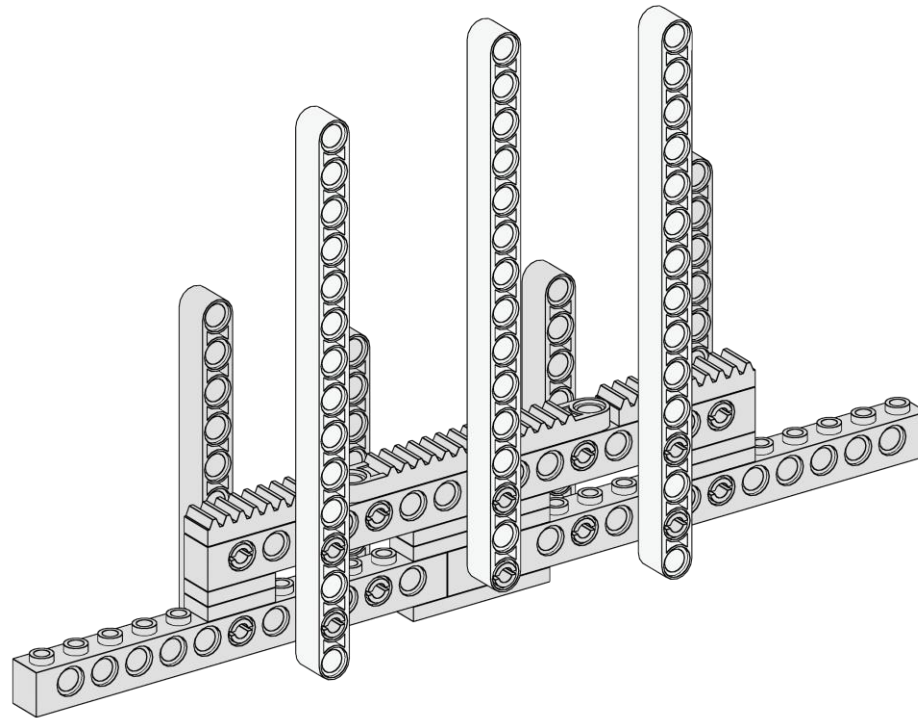

Shenandoah Carrier

8
of 12

3x

Liftarm 1x15

White