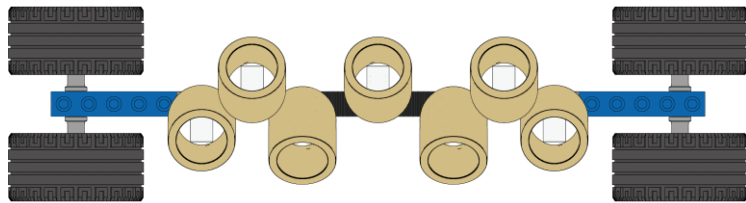

12
of 12

7x

Robomole

Tan

Shenandoah Carrier

Top View

Front View

Side View