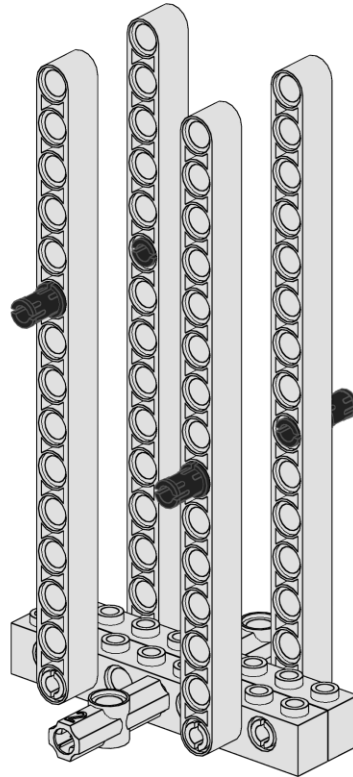

Connector
Union - Hole
Red

Justice Carrier

5
of 14

4x

Liftarm 1x15

White

Justice Carrier

6
of 14

4x

Pin
Slots
Black

Justice Carrier

7
of 14

2x

Liftarm 1x7

White

Justice Carrier

Justice Carrier

Top View

Side View

Front View