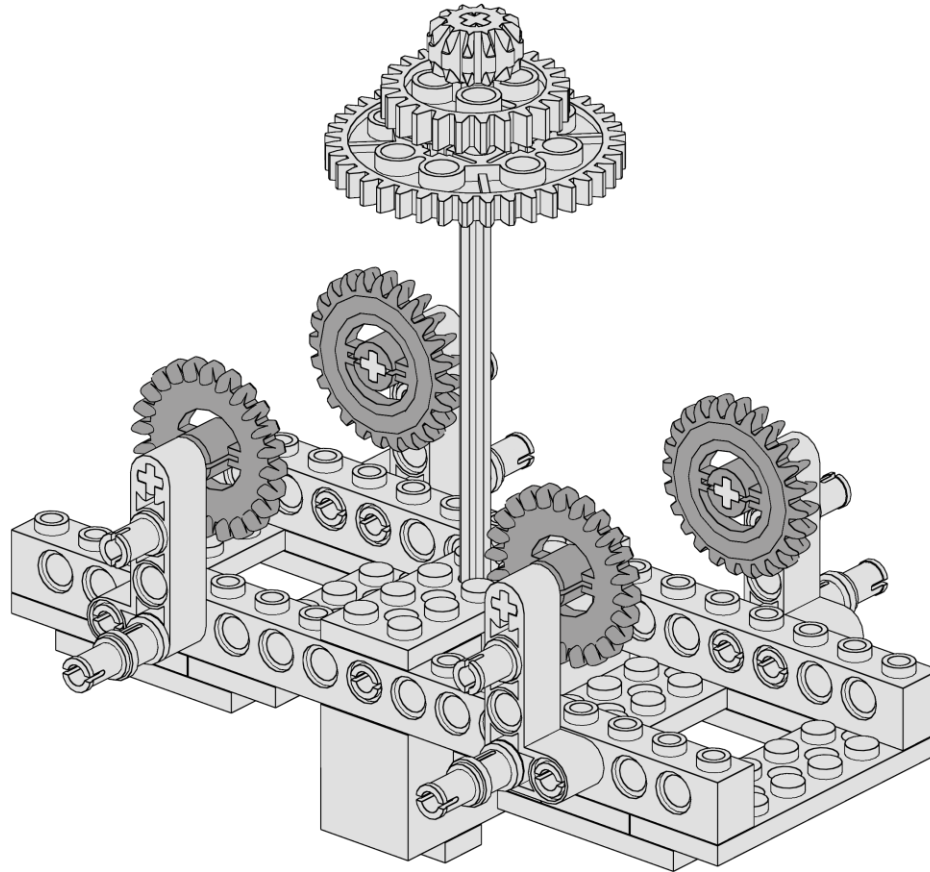

Legislative Carrier

12
of 16

4x

Axle 2
Notched
Red

Legislative Carrier

13
of 16

4x

Gear - 24 Tooth
Crown
Light Gray