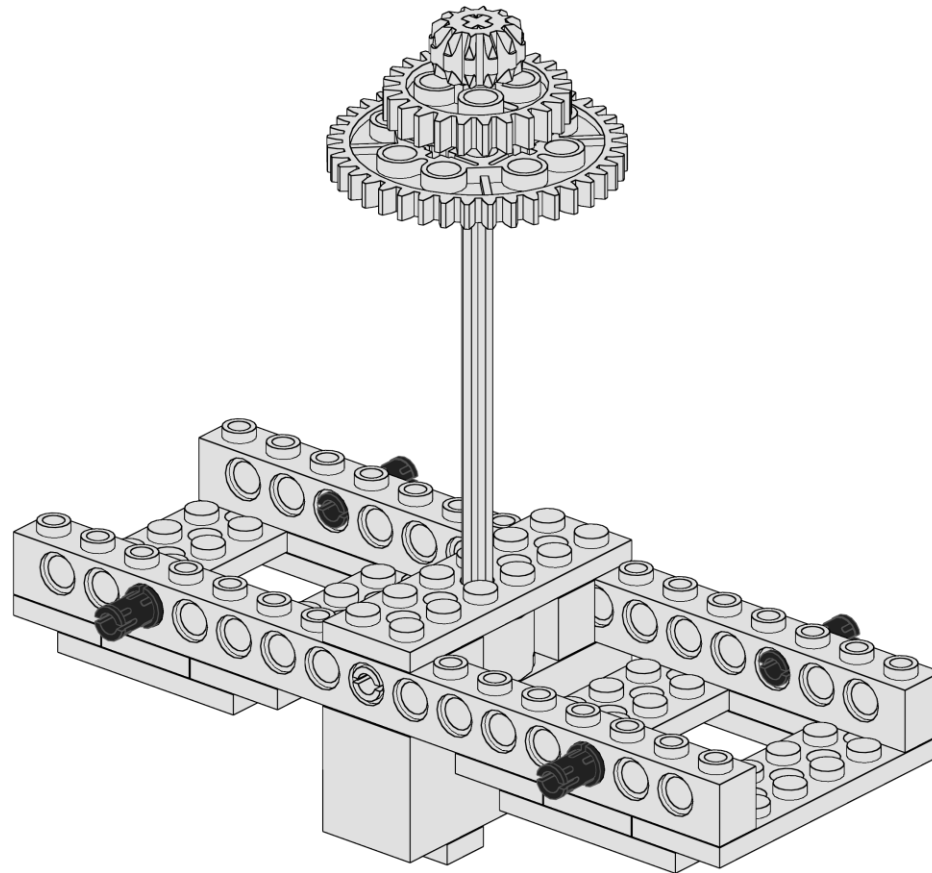

Legislative Carrier

9
of 16

4x

Pin
Slots
Black