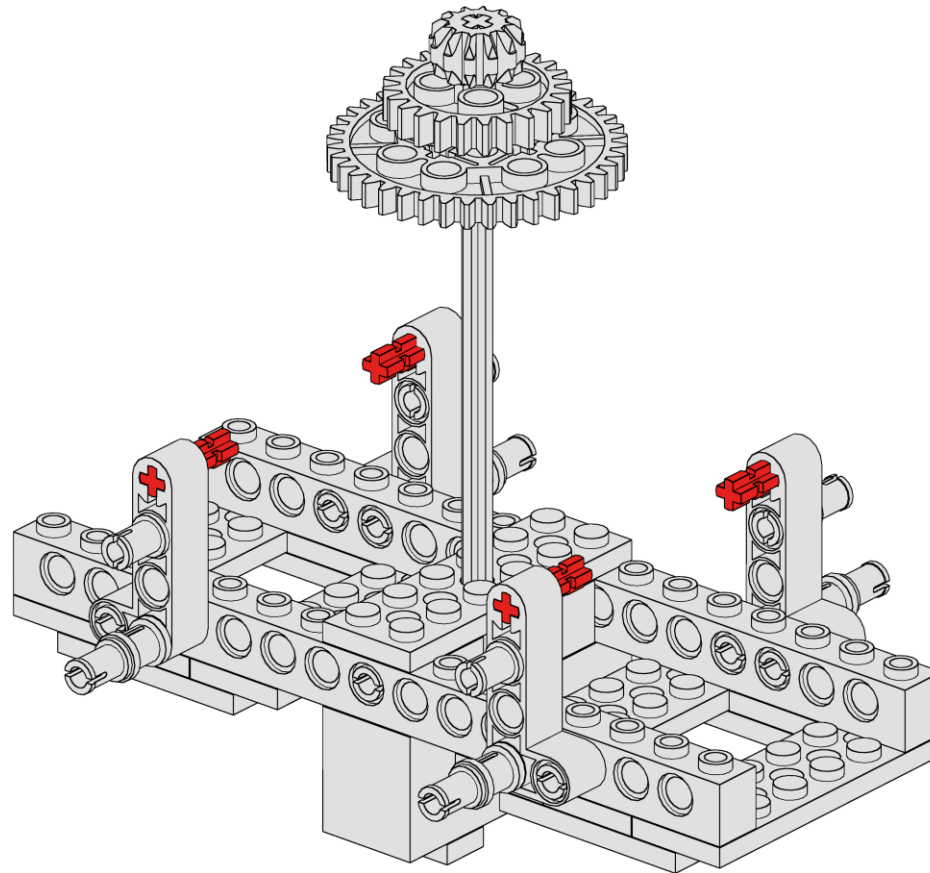

Legislative Carrier

12
of 16

4x

Axle 2
Notched
Red