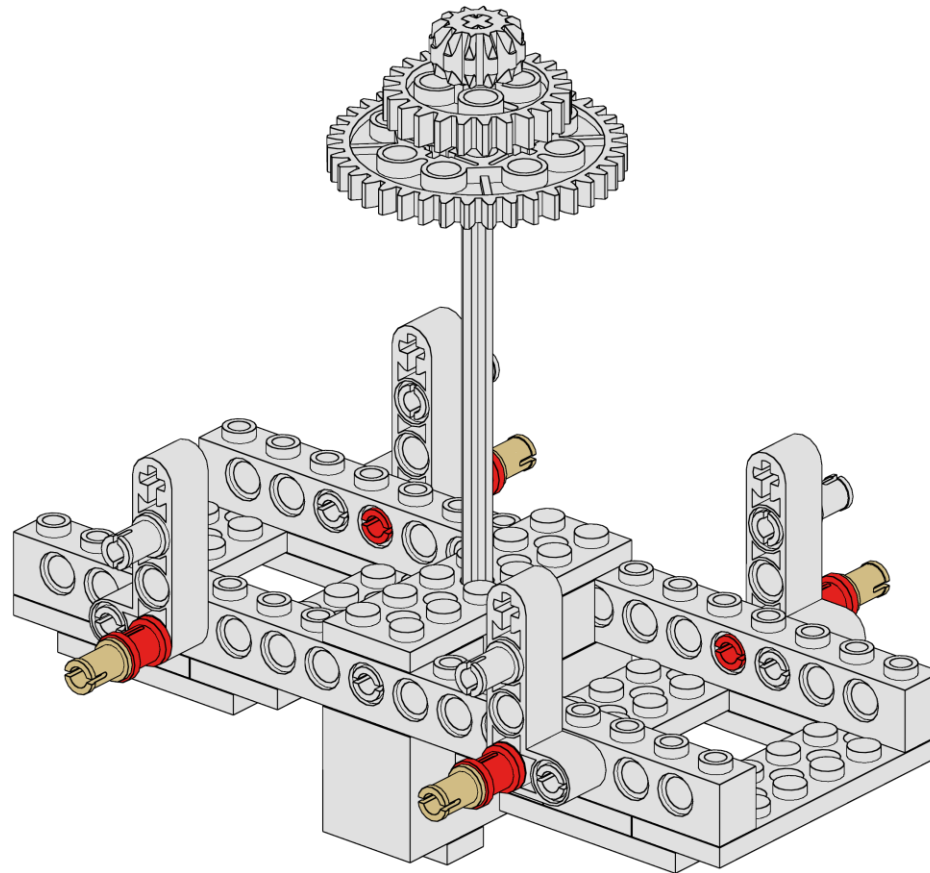

4x

Pin
Light Gray

Legislative Carrier

11
of 16

4x

Pin - Long
Axle Hole
Red

4x

Pin - Axle
Tan

Legislative Carrier

12
of 16

4x

Axle 2
Notched
Red

Legislative Carrier

13
of 16

4x

Gear - 24 Tooth
Crown
Light Gray