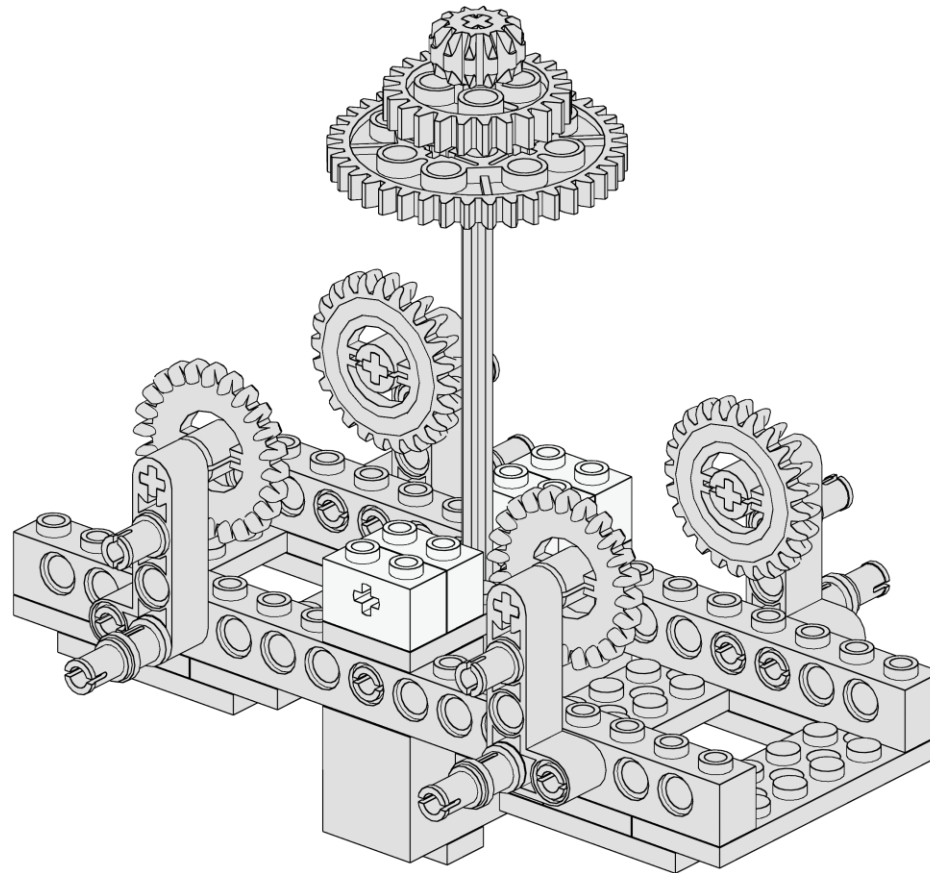

Legislative Carrier

14
of 16

4x

Brick 1x2
Axle Hole
White