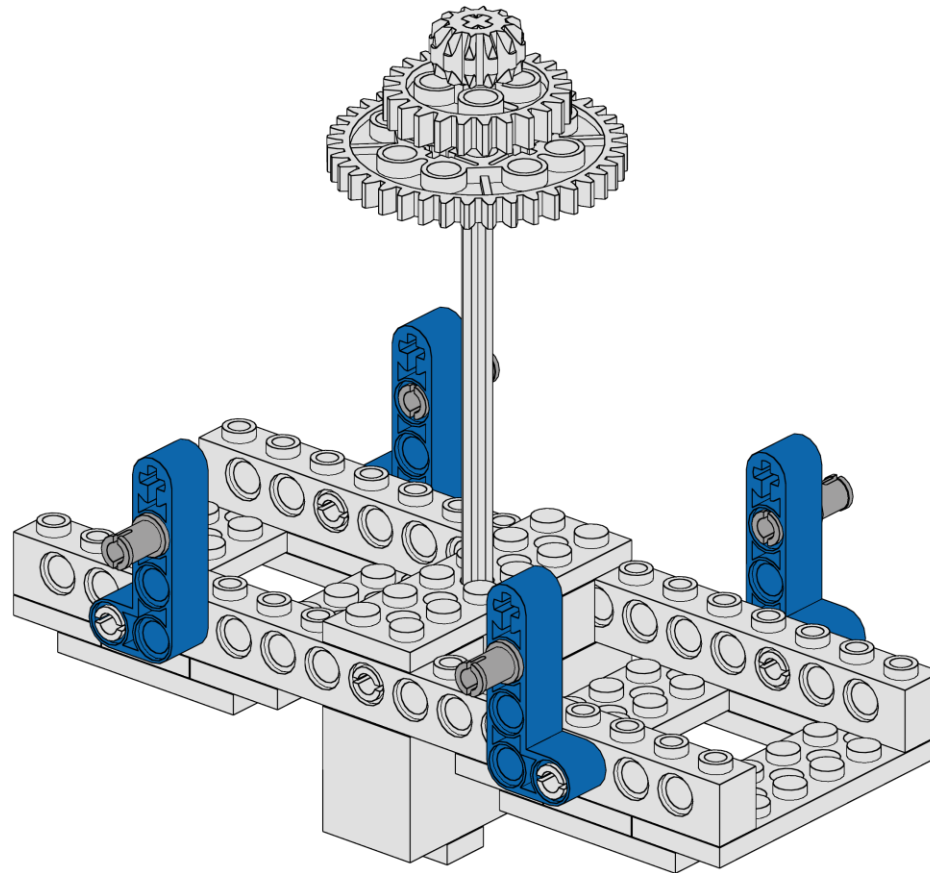

Legislative Carrier

10
of 16

4x

Liftarm 1x2x4
90 deg bend
Blue

4x

Pin
Light Gray