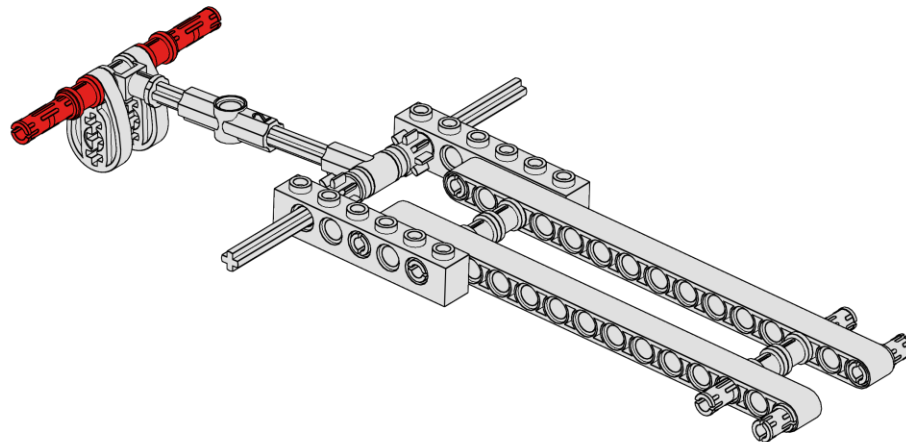

Representative Carrier

<p>10 of 22</p>	<p>1x</p>  <p>Axle 4 Black</p>	<p>2x</p>  <p>Cam Dark Gray</p>	
			

Representative Carrier

11
of 22

2x

Pin - Long
Axle Hole
Red

Representative Carrier

12
of 22

1x

Pin - Axle

Tan

Representative Carrier

<p>13 of 22</p>	<p>1x</p>  <p>Connector Union Light Gray</p>	<p>1x</p>  <p>Axle 12 Black</p>	<p>1x</p>  <p>Gear - 24 Tooth Dark Gray</p>	<p>1x</p>  <p>Gear - 16 Tooth Light Gray</p>	
					