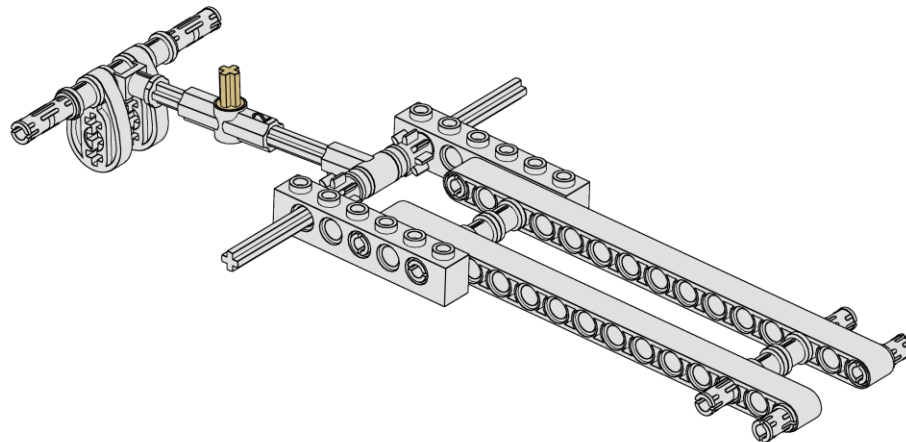

Representative Carrier

<p>10 of 22</p>	<p>1x</p>  <p>Axle 4 Black</p>	<p>2x</p>  <p>Cam Dark Gray</p>	
			

Representative Carrier

11
of 22

2x

Pin - Long
Axle Hole
Red

Representative Carrier

12
of 22

1x

Pin - Axle

Tan

Representative Carrier

<p>13 of 22</p>	<p>1x</p>  <p>Connector Union Light Gray</p>	<p>1x</p>  <p>Axle 12 Black</p>	<p>1x</p>  <p>Gear - 24 Tooth Dark Gray</p>	<p>1x</p>  <p>Gear - 16 Tooth Light Gray</p>	
					