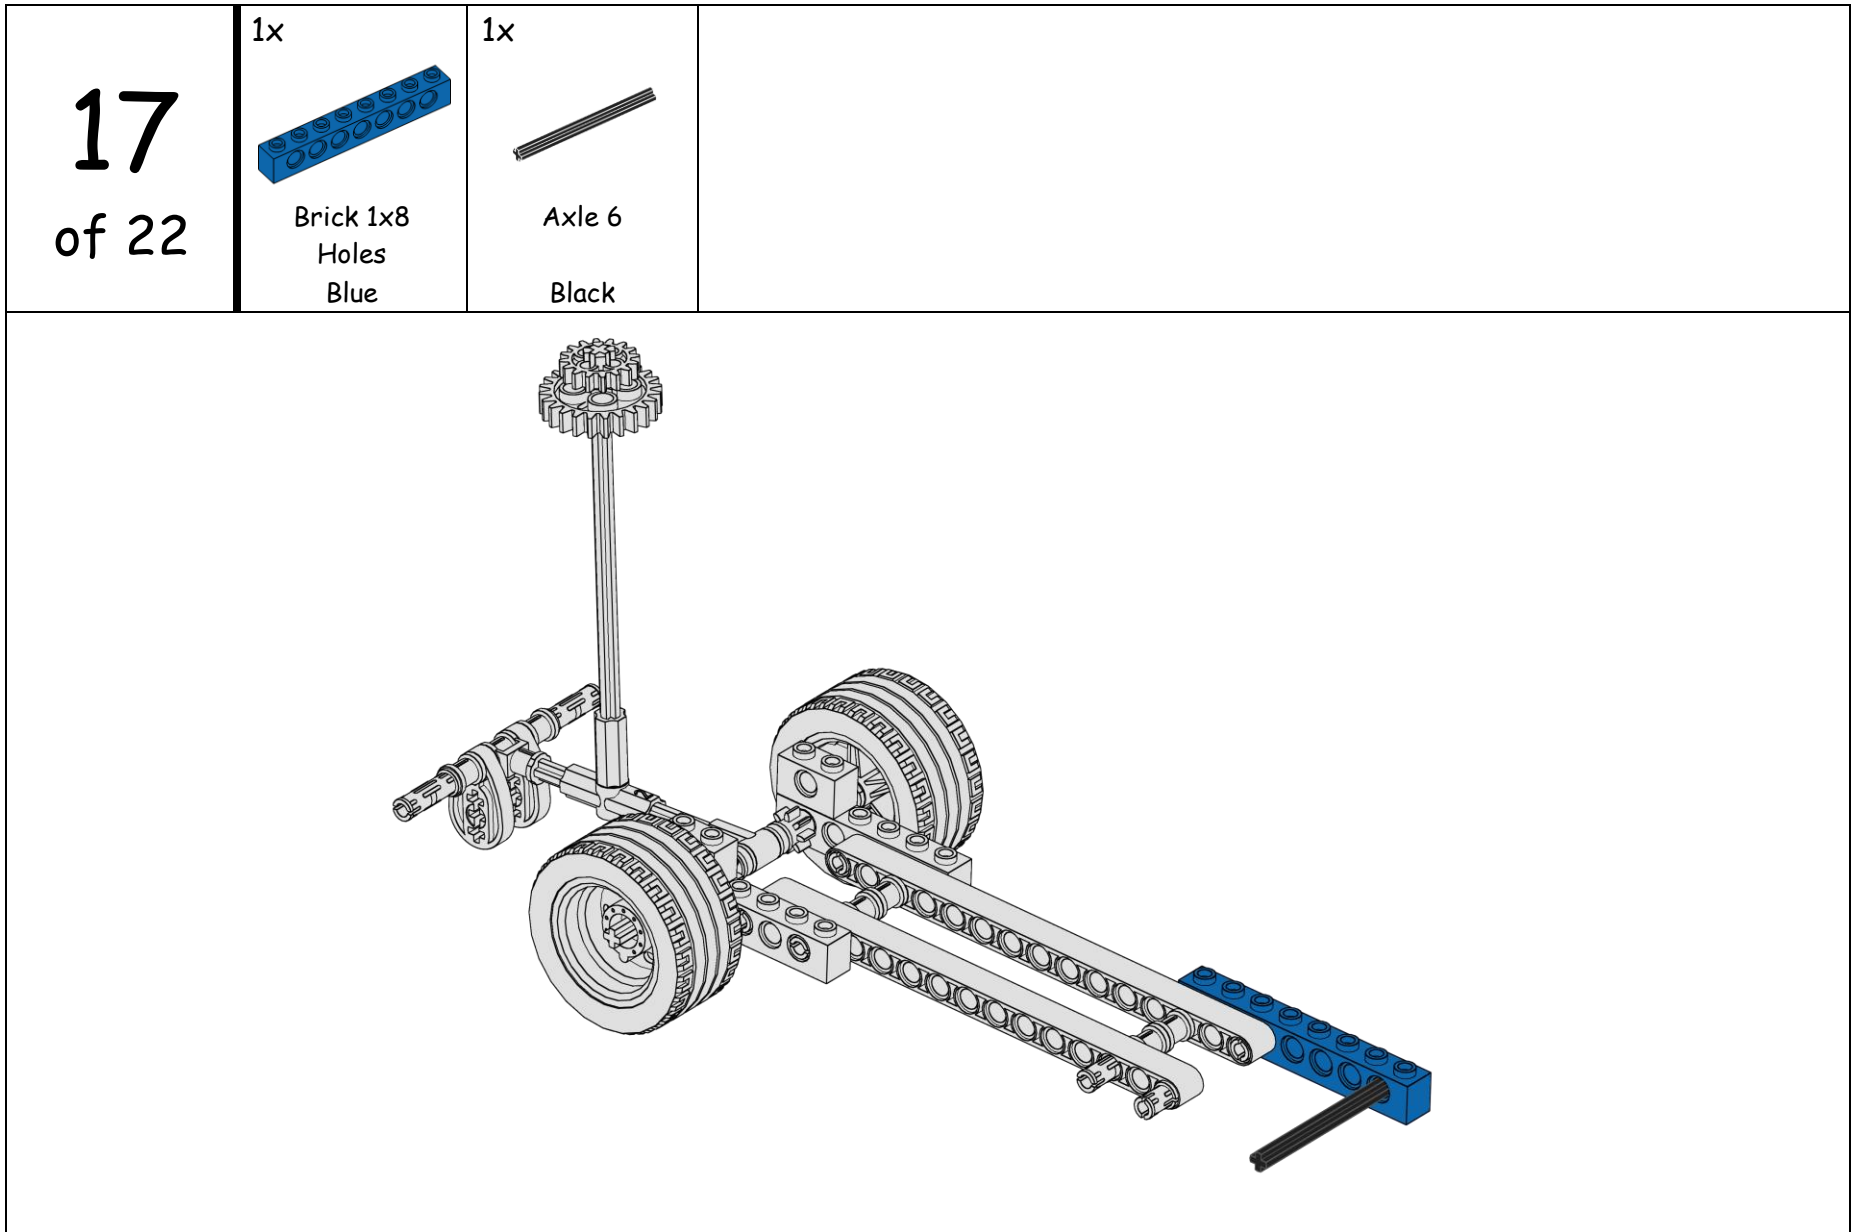

Light Gray

Representative Carrier

16
of 22

2x

Wheel - Rim
Large
Light Gray

2x

Wheel - Tire
Large
Black

Representative Carrier