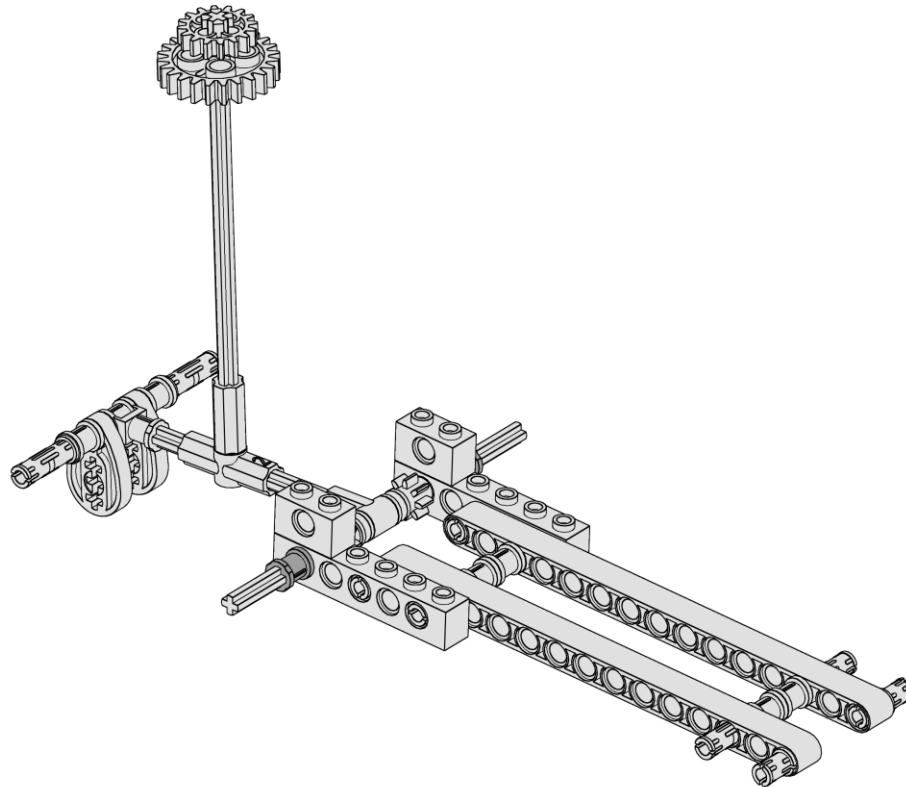

Representative Carrier

15
of 22

2x

Bushing

Light Gray