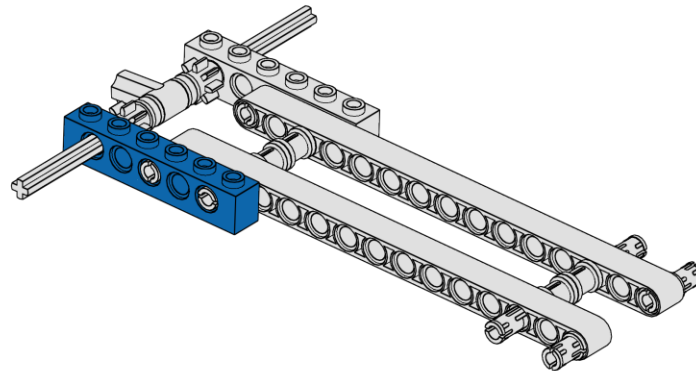

Representative Carrier

<p>6 of 22</p>	<p>1x</p>  <p>Axle 12 Black</p>	<p>2x</p>  <p>Gear - 8 Tooth Dark Gray</p>	<p>2x</p>  <p>Bushing 1/2 Yellow</p>	<p>1x</p>  <p>Connector 1x2 90 Degree Dark Gray</p>	
					

Representative Carrier

7
of 22

1x

Brick 1x6
Holes
Blue

Representative Carrier

<p>8 of 22</p>	<p>1x</p>  <p>Axle 4 Black</p>	<p>1x</p>  <p>Connector Union - Hole Red</p>	
			

Representative Carrier

<p>9 of 22</p>	<p>1x</p>  <p>Axle 3 Light Gray</p>	<p>1x</p>  <p>Connector 1x2 90 Degree Red</p>	
			