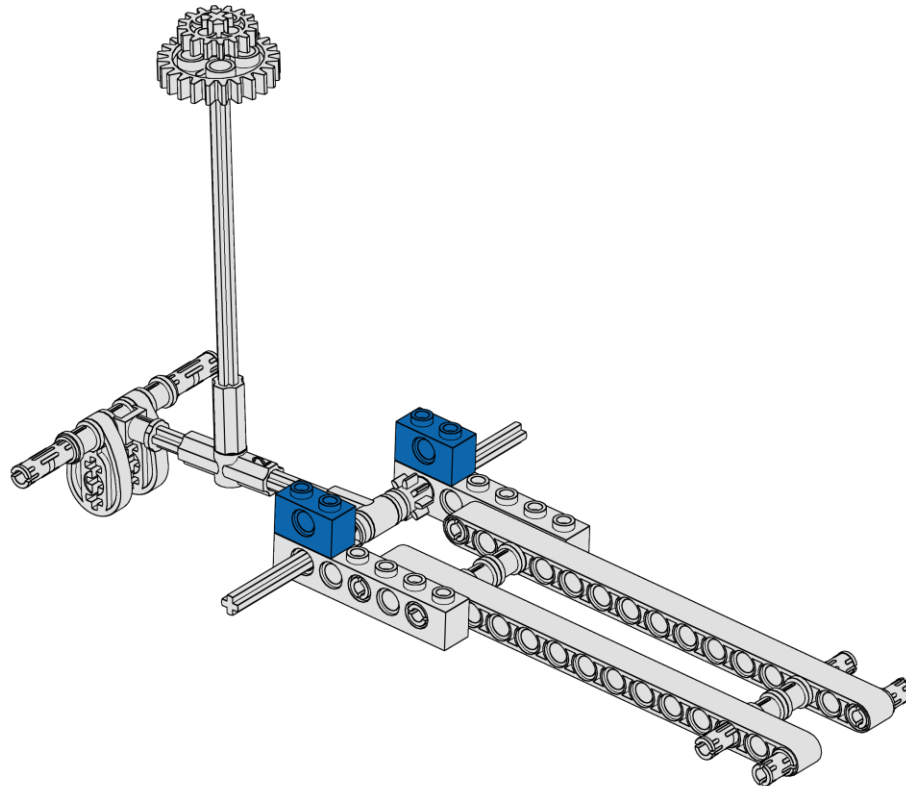

1x

Pin - Axle

Tan

Representative Carrier

<p>13 of 22</p>	<p>1x</p>  <p>Connector Union Light Gray</p>	<p>1x</p>  <p>Axle 12 Black</p>	<p>1x</p>  <p>Gear - 24 Tooth Dark Gray</p>	<p>1x</p>  <p>Gear - 16 Tooth Light Gray</p>	
					

Representative Carrier

14
of 22

2x

Brick 1x2
Hole
Blue

Representative Carrier

15
of 22

2x

Bushing