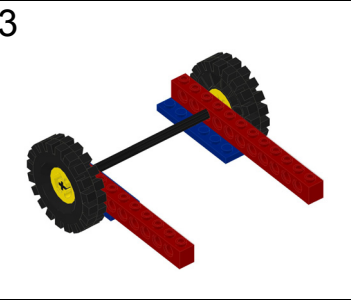

Luna Carrier

Parts List

Step	Qty	Description
1	2	Plate 2x6
2	1	Axle 12
2	2	Brick 1x12 - holes
3	2	Tire - Large
3	2	Wheel - Large
4	2	Brick 1x8 - holes
5	1	Axle Pin
5	1	Gear - 12 Tooth - Bevel
6	2	Brick 1x10 - holes
7	1	Axle 10
7	2	Worm Screw
7	1	Thin Wheel Tire
7	1	Wheel - Thin
7	2	Wheel - Large
8	2	Gear - 8 Tooth
8	2	Axle Pin
9	6	Blue Moon Rock
9	4	Amber Moon Rock