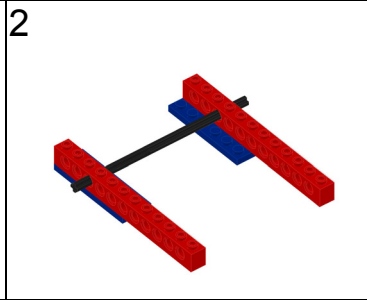

Luna Carrier

Parts List

Step	Qty	Description
1	2	Plate 2x6
2	1	Axle 12
2	2	Brick 1x12 - holes
3	2	Tire - Large
3	2	Wheel - Large
4	2	Brick 1x8 - holes
5	1	Axle Pin
5	1	Gear - 12 Tooth - Bevel
6	2	Brick 1x10 - holes
7	1	Axle 10
7	2	Worm Screw
7	1	Thin Wheel Tire
7	1	Wheel - Thin
7	2	Wheel - Large
8	2	Gear - 8 Tooth
8	2	Axle Pin
9	6	Blue Moon Rock
9	4	Amber Moon Rock