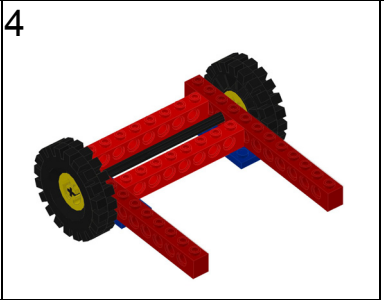

Luna Carrier

Parts List

Step	Qty	Description
1	2	Plate 2x6
2	1	Axle 12
2	2	Brick 1x12 - holes
3	2	Tire - Large
3	2	Wheel - Large
4	2	Brick 1x8 - holes
5	1	Axle Pin
5	1	Gear - 12 Tooth - Bevel
6	2	Brick 1x10 - holes
7	1	Axle 10
7	2	Worm Screw
7	1	Thin Wheel Tire
7	1	Wheel - Thin
7	2	Wheel - Large
8	2	Gear - 8 Tooth
8	2	Axle Pin
9	6	Blue Moon Rock
9	4	Amber Moon Rock