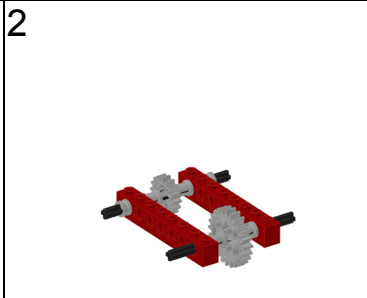

Pioneer Carrier

Parts List

Step	Qty	Description
1	2	Brick 1x8 - holes
2	2	Axle 8
2	1	Gear - 24 Tooth
2	2	Bushing - 1/2
2	4	Bushing
2	1	Gear - 16 Tooth
3	2	Tire - Medium
3	2	Pulley - Small
3	2	Wheel - Large
4	2	Chain Link
5	2	Plate 2x8 -holes
6	2	Brick 1x2
6	2	Brick 1x6 - holes
7	4	Brick 2x1 - 45 deg slope
7	2	Brick - 1x4 - holes
8	1	Axle 3
8	1	Cam - axle
9	2	Connector
10	1	Axle 6
10	2	Liftarm 1x4
10	2	Gear - 12 Tooth - Bevel
11	1	Axle 2 - notched
12	2	Axle Pin
12	2	Axle Joiner
13	4	Blue Moon Rock
13	2	Amber Moon Rock