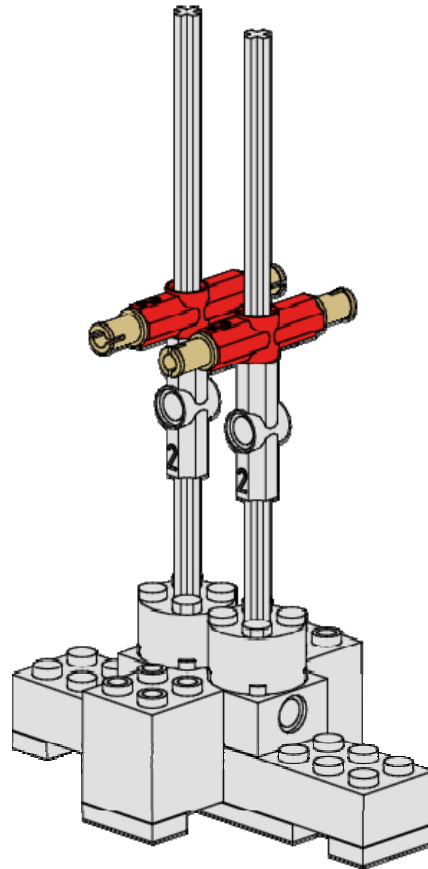

2x

Axle 8
Black

Law Carrier

6
of 10

2x

Connector
Union - Hole
Red

4x

Pin - Axle
Tan