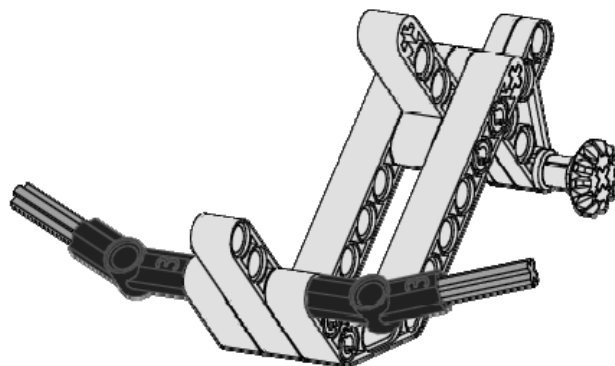

Connector
30 Degree
Black

2x

Axle 3
Light Gray

Cassini Carrier

8
of 14

2x

Connector
Union - Hole
Red

Cassini Carrier