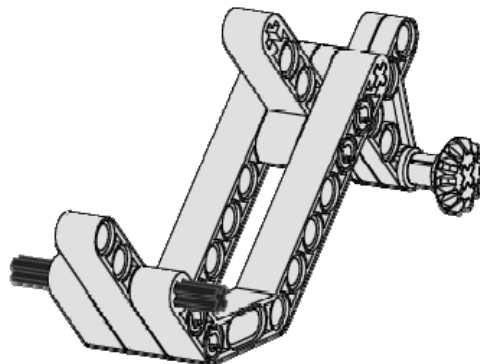

Cassini Carrier

6
of 14

1x

Axle 5

Light Gray