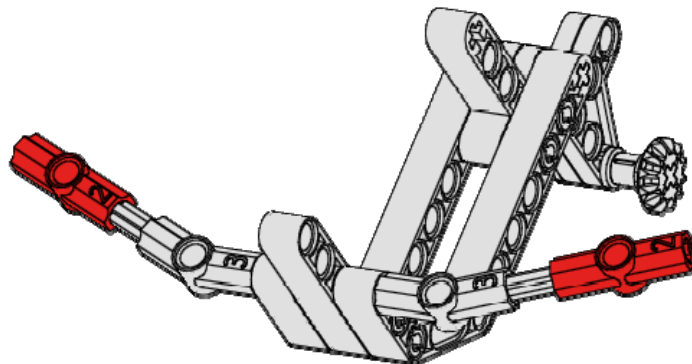

Connector
30 Degree
Black

2x

Axle 3
Light Gray

Cassini Carrier

8
of 14

2x

Connector
Union - Hole
Red

Cassini Carrier