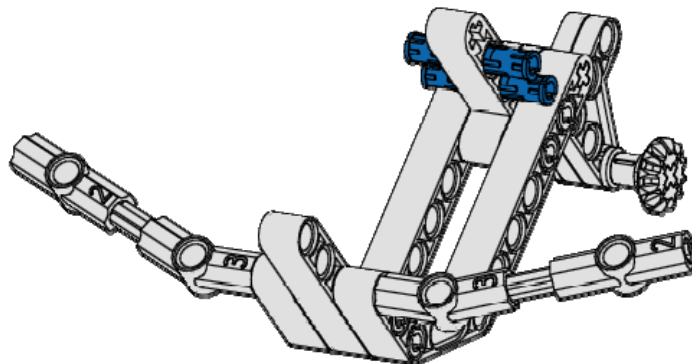

Cassini Carrier

9
of 14

2x

Pin - Long
Slots
Blue