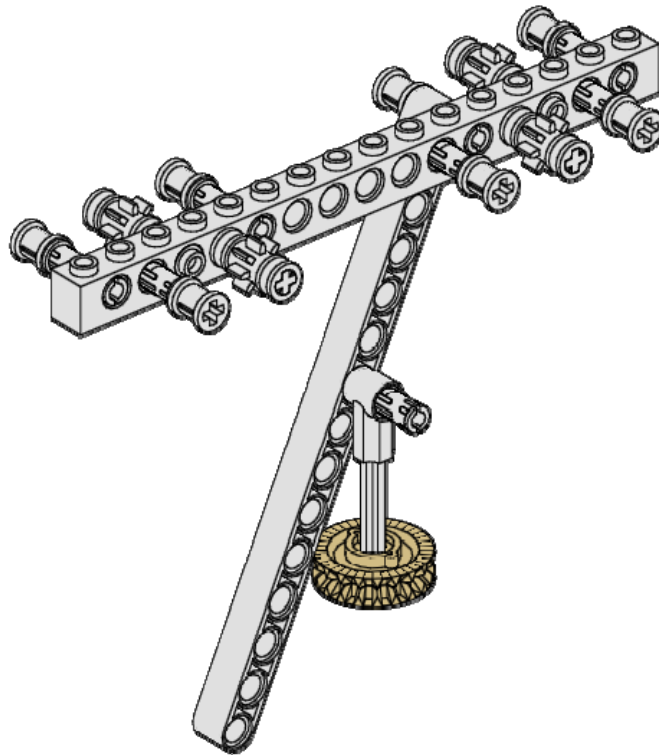

3x

Pin - Long
Axle Hole
Red

Galileo Carrier

<p>7 of 19</p>	<p>1x</p>  <p>Liftarm 1x15 White</p>	<p>1x</p>  <p>Pin - Long Axle Hole Red</p>	<p>1x</p>  <p>Pin - Long Slots Blue</p>	
				

Galileo Carrier

<p>8 of 19</p>	<p>1x</p>  <p>Connector 1x2 90 Degree Dark Gray</p>	<p>1x</p>  <p>Axle 4 Black</p>	
			

Galileo Carrier

9
of 19

2x

Gear - 20 Tooth
Bevel
Tan

Galileo Carrier

10
of 19

1x

Liftarm 1x15