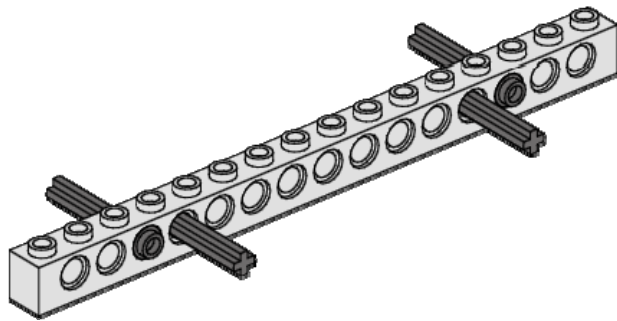

Galileo Carrier

Galileo Carrier

1x  Brick 1x16 Holes Blue	1x  Plate 1x2 Blue	2x  Plate 1x4 Blue		1x  Brick 1x2 Axle Hole White	2x  Liftarm 1x3 White	3x  Liftarm 1x15 White	
4x  Pin Slots Black	1x  Pin - Long Slots Blue	2x  Pin - Half Dark Gray		8x  Bushing 1/2 Yellow	8x  Pin - Long Axle Hole Red	1x  Pin - Axle Tan	
1x  Connector 1x2 90 Degree Dark Gray	2x  Connector 1x3 90 Degree Black		4x  Axle 3 Stud Dark Gray	1x  Axle 3 Light Gray	3x  Axle 4 Black		
2x  Gear - 20 Tooth Bevel Tan	5x  Gear - 8 Tooth Dark Gray			4x  Wheel - Rim Small Light Gray	4x  Wheel - Tire Small Black		8x  TEE Wood

Galileo Carrier

1
of 19

1x

Brick 1x16
Holes
Blue

Galileo Carrier

2
of 19

4x

Axle 3
Stud
Dark Gray

3x

Pin - Long
Axle Hole
Red

Galileo Carrier

<p>7 of 19</p>	<p>1x</p>  <p>Liftarm 1x15 White</p>	<p>1x</p>  <p>Pin - Long Axle Hole Red</p>	<p>1x</p>  <p>Pin - Long Slots Blue</p>	
				

Galileo Carrier

<p>8 of 19</p>	<p>1x</p>  <p>Connector 1x2 90 Degree Dark Gray</p>	<p>1x</p>  <p>Axle 4 Black</p>	
			