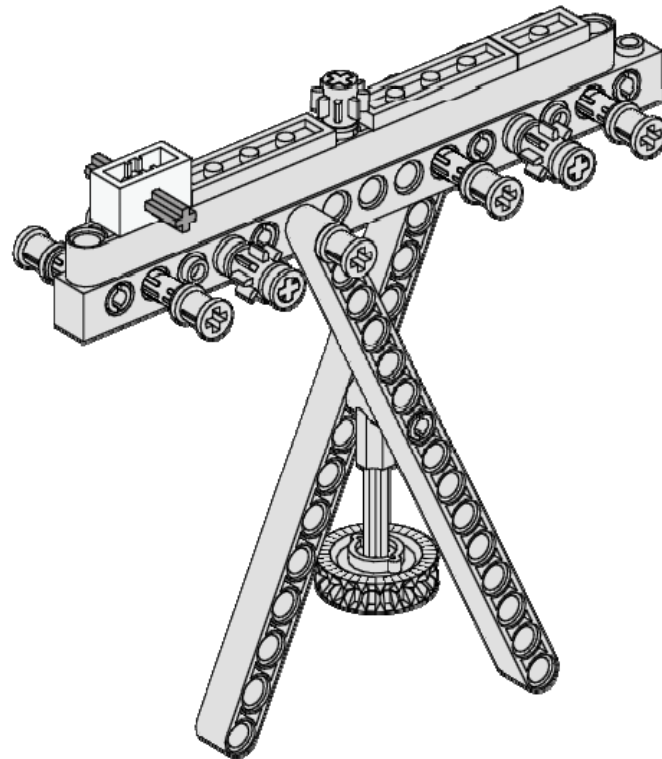

Axle 3
Light Gray

Galileo Carrier

15
of 19

2x

Connector 1x3
90 Degree
Black

2x

Pin - Half
Dark Gray

Galileo Carrier