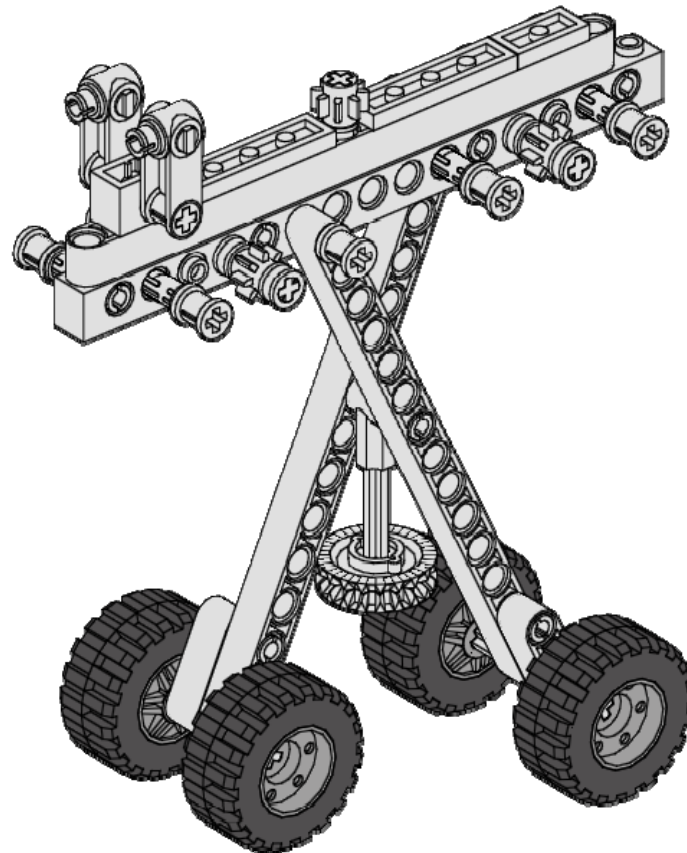

Galileo Carrier

18
of 19

4x

Wheel - Rim
Small
Light Gray

4x

Wheel - Tire
Small
Black