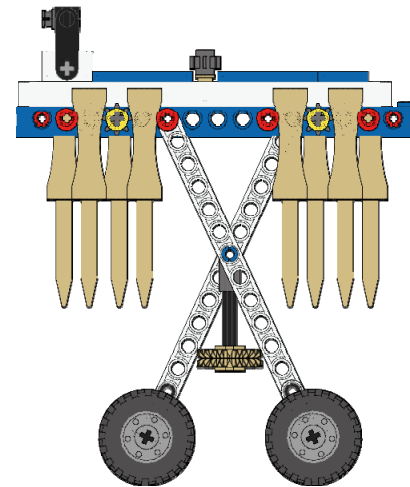

Wheel - Tire
Small
Black

Galileo Carrier

19
of 19

8x

TEE

Wood

Galileo Carrier

Top View

Front View

Side View