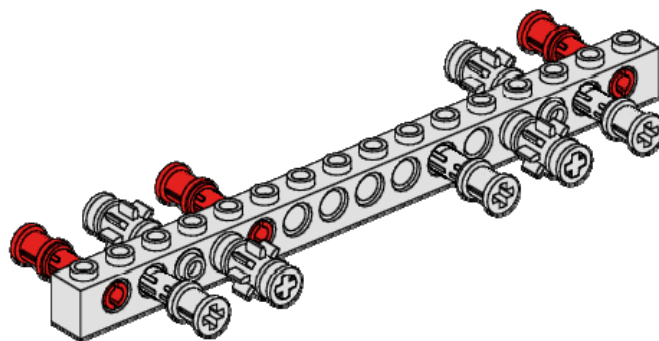

4x

Bushing
1/2
Yellow

Galileo Carrier

5
of 19

3x

Pin - Long
Axle Hole
Red

Galileo Carrier

6
of 19

3x

Pin - Long
Axle Hole
Red

Galileo Carrier

<p>7 of 19</p>	<p>1x</p>  <p>Liftarm 1x15 White</p>	<p>1x</p>  <p>Pin - Long Axle Hole Red</p>	<p>1x</p>  <p>Pin - Long Slots Blue</p>	
				

Galileo Carrier

<p>8 of 19</p>	<p>1x</p>  <p>Connector 1x2 90 Degree Dark Gray</p>	<p>1x</p>  <p>Axle 4 Black</p>	
			