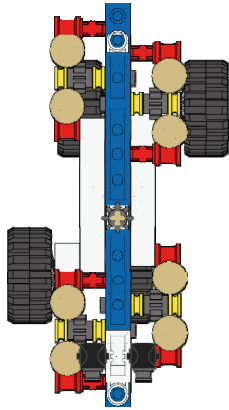

Wheel - Tire
Small
Black

Galileo Carrier

19
of 19

8x

TEE

Wood

Galileo Carrier

Top View

Front View

Side View