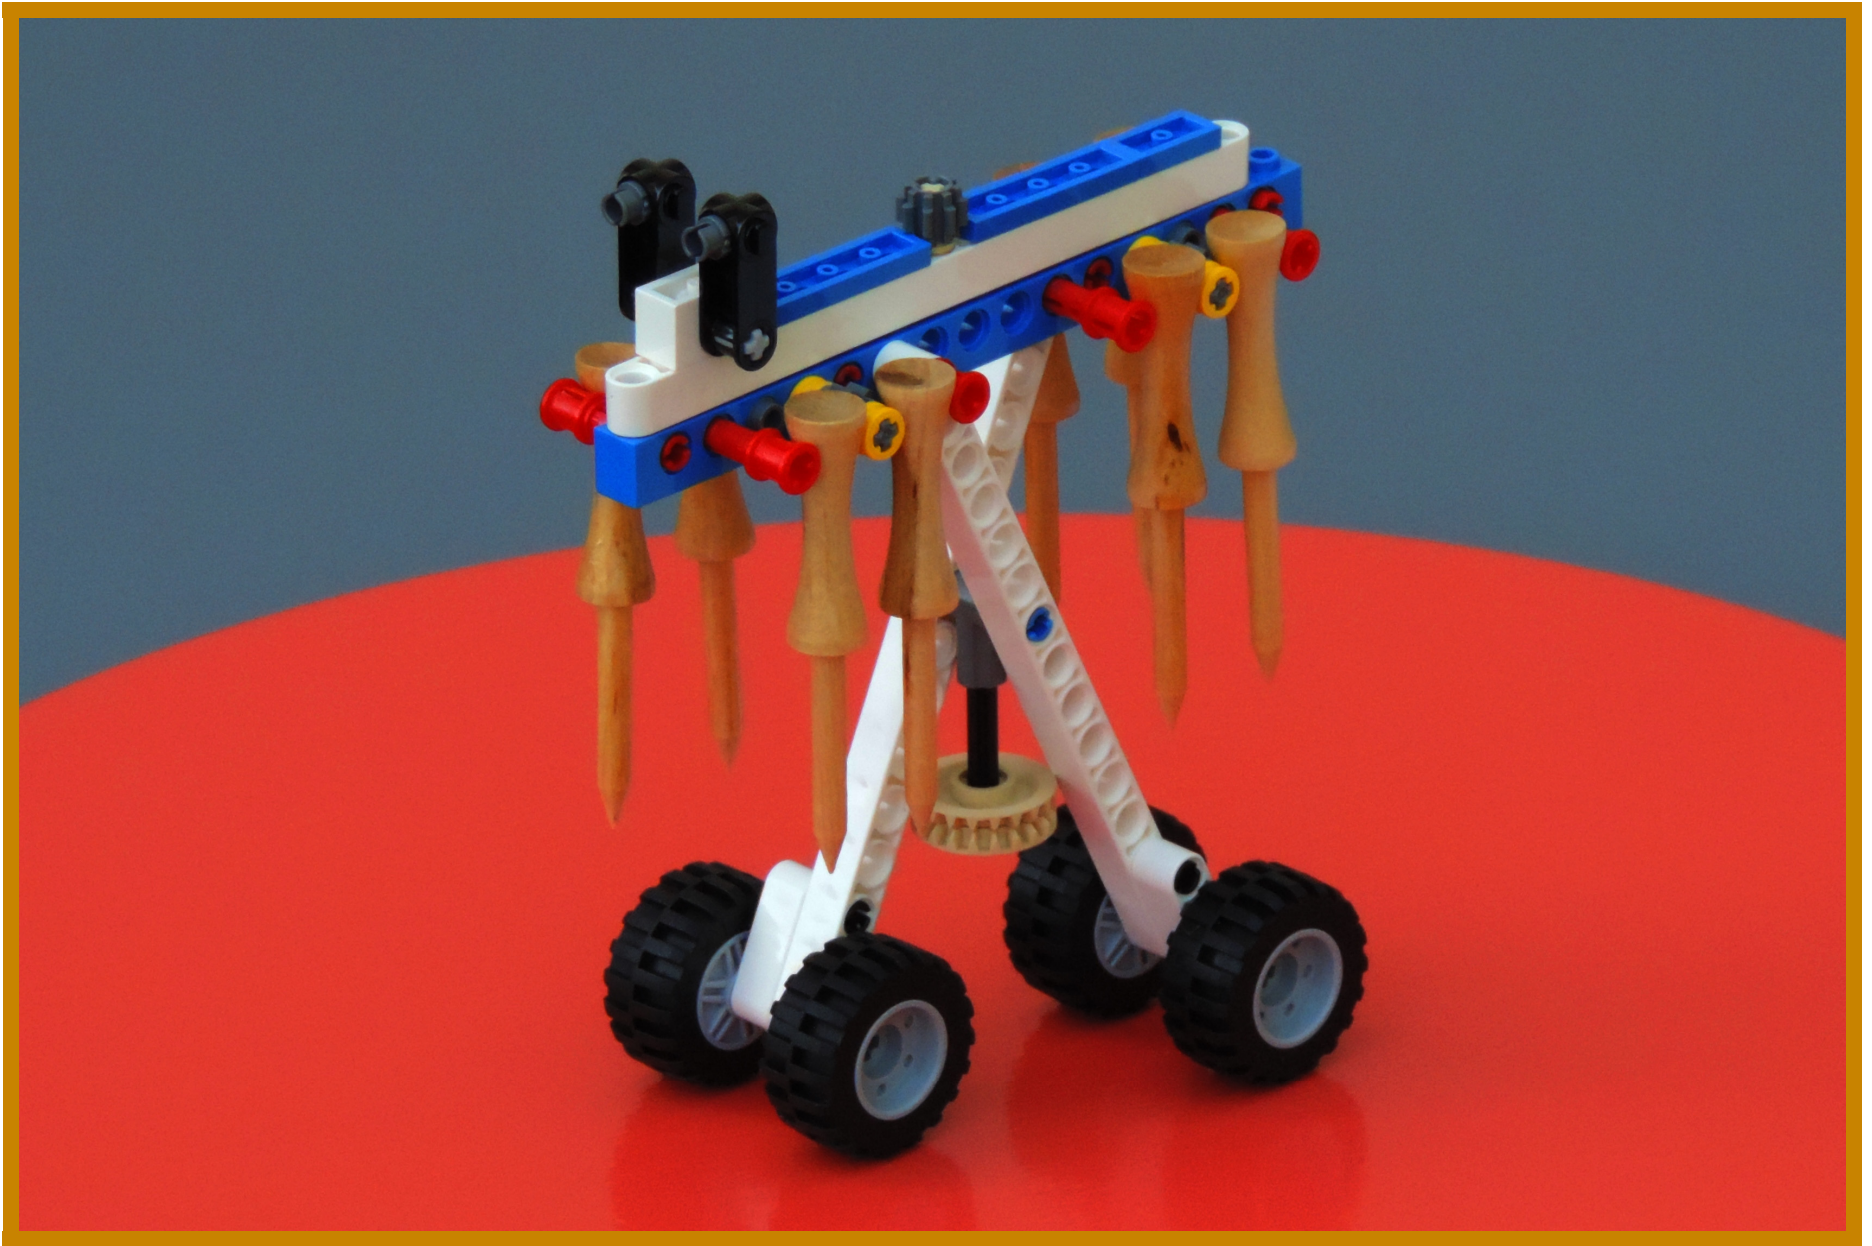

Galileo Carrier

Galileo Carrier

1x  Brick 1x16 Holes Blue	1x  Plate 1x2 Blue	2x  Plate 1x4 Blue		1x  Brick 1x2 Axle Hole White	2x  Liftarm 1x3 White	3x  Liftarm 1x15 White	
4x  Pin Slots Black	1x  Pin - Long Slots Blue	2x  Pin - Half Dark Gray		8x  Bushing 1/2 Yellow	8x  Pin - Long Axle Hole Red	1x  Pin - Axle Tan	
1x  Connector 1x2 90 Degree Dark Gray	2x  Connector 1x3 90 Degree Black		4x  Axle 3 Stud Dark Gray	1x  Axle 3 Light Gray	3x  Axle 4 Black		
2x  Gear - 20 Tooth Bevel Tan	5x  Gear - 8 Tooth Dark Gray			4x  Wheel - Rim Small Light Gray	4x  Wheel - Tire Small Black		8x  TEE Wood

Galileo Carrier

1
of 19

1x

Brick 1x16
Holes
Blue

Galileo Carrier

2
of 19

4x

Axle 3
Stud
Dark Gray

3x

Pin - Long
Axle Hole
Red

Galileo Carrier

<p>7 of 19</p>	<p>1x</p>  <p>Liftarm 1x15 White</p>	<p>1x</p>  <p>Pin - Long Axle Hole Red</p>	<p>1x</p>  <p>Pin - Long Slots Blue</p>	
				

Galileo Carrier

<p>8 of 19</p>	<p>1x</p>  <p>Connector 1x2 90 Degree Dark Gray</p>	<p>1x</p>  <p>Axle 4 Black</p>	
			