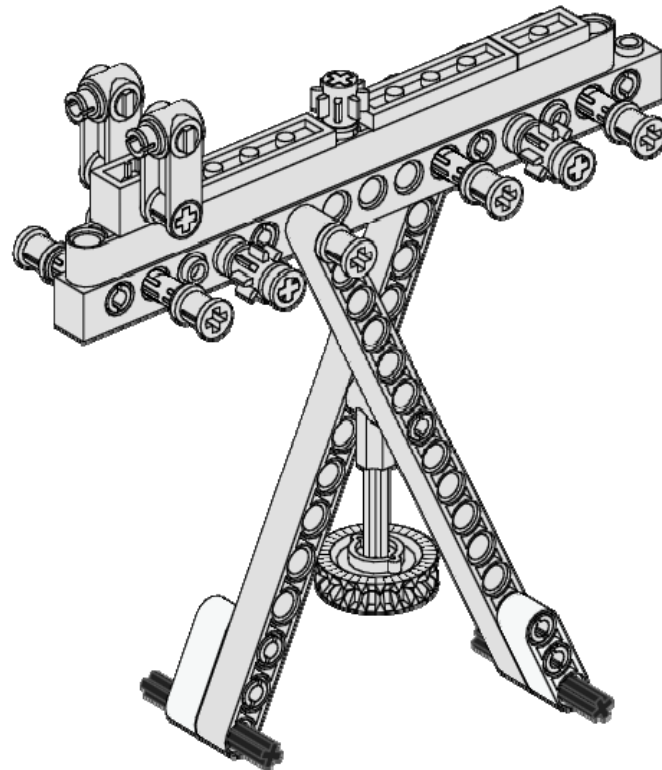

Galileo Carrier

17
of 19

2x

Liftarm 1x3

White

2x

Axle 4

Black