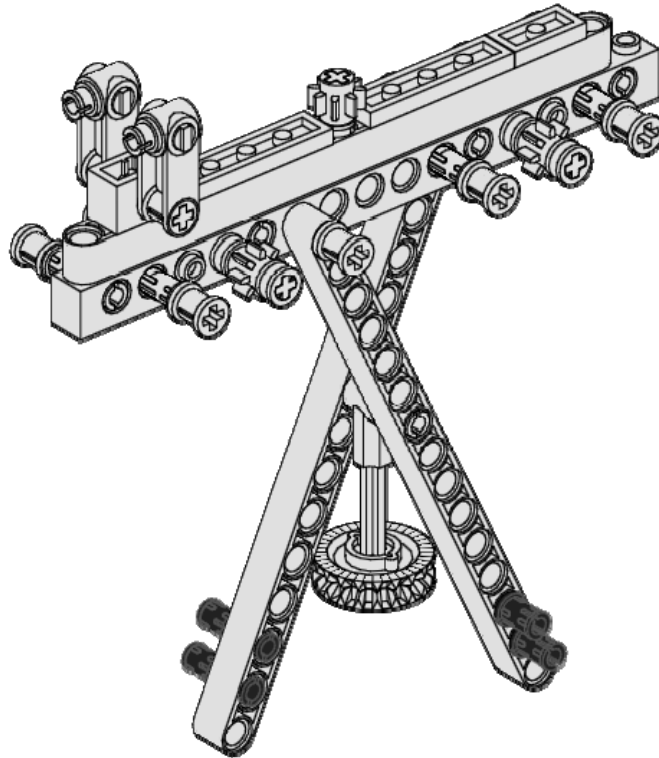

Galileo Carrier

16
of 19

4x

Pin
Slots
Black