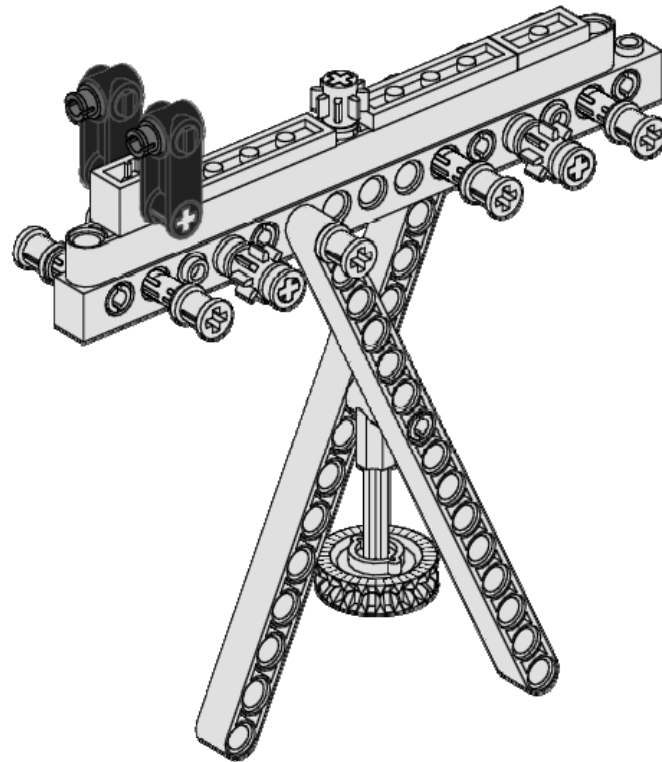

Axle 3
Light Gray

Galileo Carrier

15
of 19

2x

Connector 1x3
90 Degree
Black

2x

Pin - Half
Dark Gray

Galileo Carrier