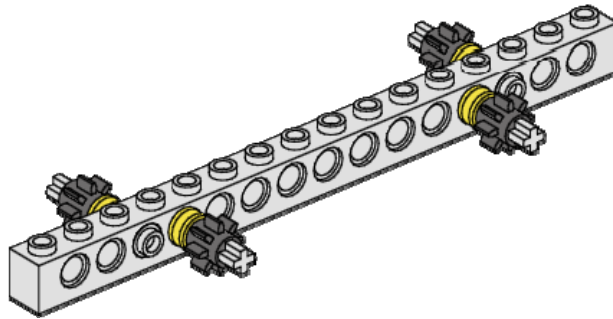

Galileo Carrier

Galileo Carrier

1x  Brick 1x16 Holes Blue	1x  Plate 1x2 Blue	2x  Plate 1x4 Blue		1x  Brick 1x2 Axle Hole White	2x  Liftarm 1x3 White	3x  Liftarm 1x15 White	
4x  Pin Slots Black	1x  Pin - Long Slots Blue	2x  Pin - Half Dark Gray		8x  Bushing 1/2 Yellow	8x  Pin - Long Axle Hole Red	1x  Pin - Axle Tan	
1x  Connector 1x2 90 Degree Dark Gray	2x  Connector 1x3 90 Degree Black		4x  Axle 3 Stud Dark Gray	1x  Axle 3 Light Gray	3x  Axle 4 Black		
2x  Gear - 20 Tooth Bevel Tan	5x  Gear - 8 Tooth Dark Gray			4x  Wheel - Rim Small Light Gray	4x  Wheel - Tire Small Black		8x  TEE Wood

Galileo Carrier

3
of 19

4x

Bushing
1/2
Yellow

4x

Gear - 8 Tooth
Dark Gray

Galileo Carrier

4
of 19

4x

Bushing
1/2
Yellow

Galileo Carrier

5
of 19

3x

Pin - Long
Axle Hole
Red

Galileo Carrier

6
of 19

3x

Pin - Long
Axle Hole
Red

Galileo Carrier

<p>7 of 19</p>	<p>1x</p>  <p>Liftarm 1x15 White</p>	<p>1x</p>  <p>Pin - Long Axle Hole Red</p>	<p>1x</p>  <p>Pin - Long Slots Blue</p>	
				

Galileo Carrier

<p>8 of 19</p>	<p>1x</p>  <p>Connector 1x2 90 Degree Dark Gray</p>	<p>1x</p>  <p>Axle 4 Black</p>	
			