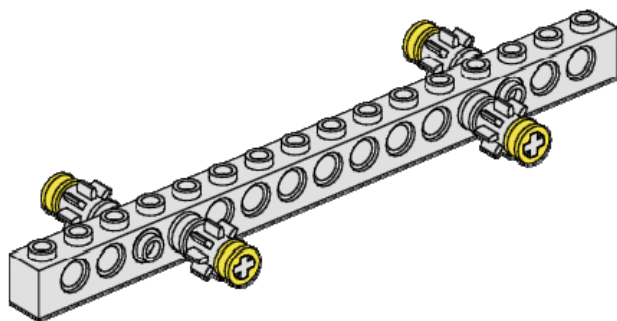

Galileo Carrier

Galileo Carrier

1x  Brick 1x16 Holes Blue	1x  Plate 1x2 Blue	2x  Plate 1x4 Blue		1x  Brick 1x2 Axle Hole White	2x  Liftarm 1x3 White	3x  Liftarm 1x15 White	
4x  Pin Slots Black	1x  Pin - Long Slots Blue	2x  Pin - Half Dark Gray		8x  Bushing 1/2 Yellow	8x  Pin - Long Axle Hole Red	1x  Pin - Axle Tan	
1x  Connector 1x2 90 Degree Dark Gray	2x  Connector 1x3 90 Degree Black		4x  Axle 3 Stud Dark Gray	1x  Axle 3 Light Gray	3x  Axle 4 Black		
2x  Gear - 20 Tooth Bevel Tan	5x  Gear - 8 Tooth Dark Gray			4x  Wheel - Rim Small Light Gray	4x  Wheel - Tire Small Black		8x  TEE Wood

Galileo Carrier

3
of 19

4x

Bushing
1/2
Yellow

4x

Gear - 8 Tooth
Dark Gray

Galileo Carrier

4
of 19

4x

Bushing
1/2
Yellow

Galileo Carrier

5
of 19

3x

Pin - Long
Axle Hole
Red

Galileo Carrier

6
of 19

3x

Pin - Long
Axle Hole
Red

Galileo Carrier

<p>7 of 19</p>	<p>1x</p>  <p>Liftarm 1x15 White</p>	<p>1x</p>  <p>Pin - Long Axle Hole Red</p>	<p>1x</p>  <p>Pin - Long Slots Blue</p>	
				

Galileo Carrier

<p>8 of 19</p>	<p>1x</p>  <p>Connector 1x2 90 Degree Dark Gray</p>	<p>1x</p>  <p>Axle 4 Black</p>	
			