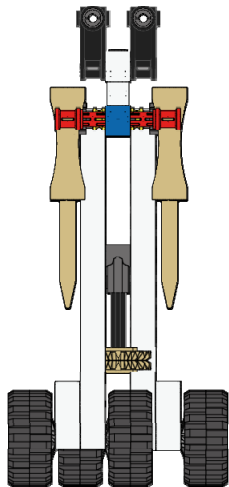

Wheel - Tire
Small
Black

Galileo Carrier

19
of 19

8x

TEE

Wood

Galileo Carrier

Top View

Front View

Side View