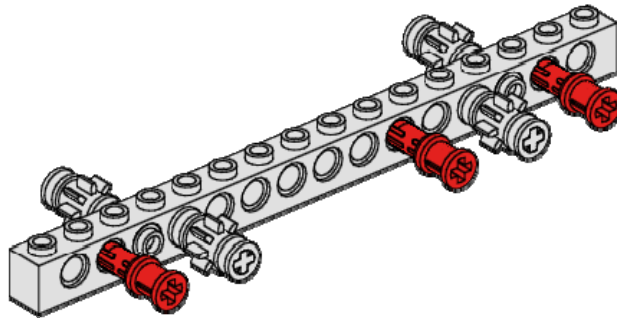

4x

Bushing
1/2
Yellow

Galileo Carrier

5
of 19

3x

Pin - Long
Axle Hole
Red

Galileo Carrier

6
of 19

3x

Pin - Long
Axle Hole
Red

Galileo Carrier

<p>7 of 19</p>	<p>1x</p>  <p>Liftarm 1x15 White</p>	<p>1x</p>  <p>Pin - Long Axle Hole Red</p>	<p>1x</p>  <p>Pin - Long Slots Blue</p>	
				

Galileo Carrier

<p>8 of 19</p>	<p>1x</p>  <p>Connector 1x2 90 Degree Dark Gray</p>	<p>1x</p>  <p>Axle 4 Black</p>	
			