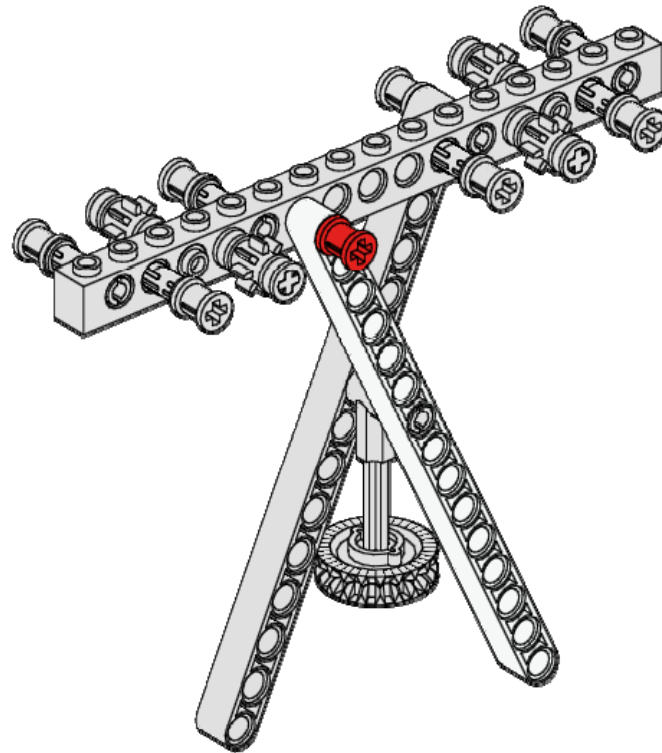

Galileo Carrier

10
of 19

1x

Liftarm 1x15

White

1x

Pin - Long
Axle Hole

Red