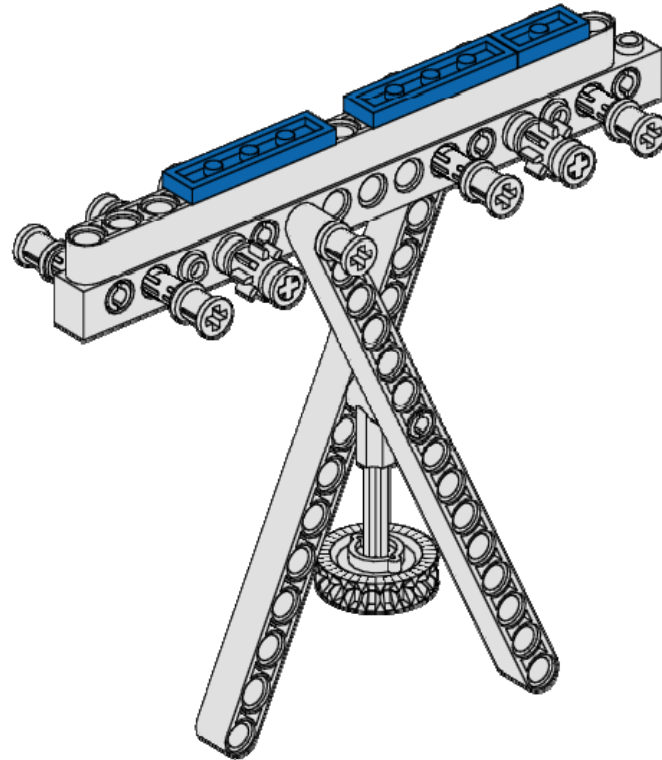

Galileo Carrier

12
of 19

1x

Plate 1x2

Blue

2x

Plate 1x4

Blue