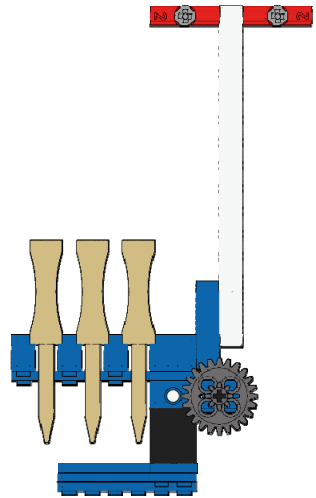

White

1x

Axle 3

Light Gray

Mariner Carrier

14
of 16

2x

Connector
Union - Hole
Red

2x

Axle 3
Light Gray

Mariner Carrier

15
of 16

4x

Connector
Union
Light Gray

Mariner Carrier

16
of 16

8x

TEE

Wood

Mariner Carrier

Top View

Front View

Side View