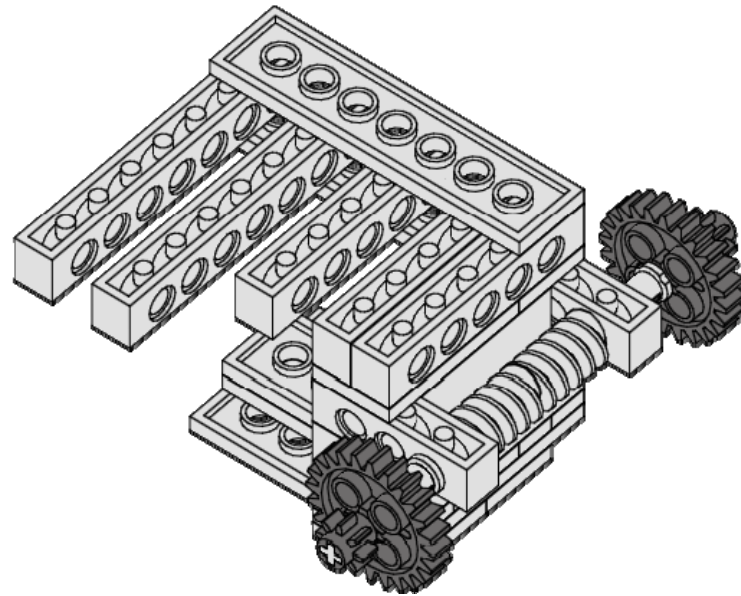

Mariner Carrier

10
of 16

2x

Gear - 8 Tooth

Dark Gray

2x

Gear - 24 Tooth

Dark Gray