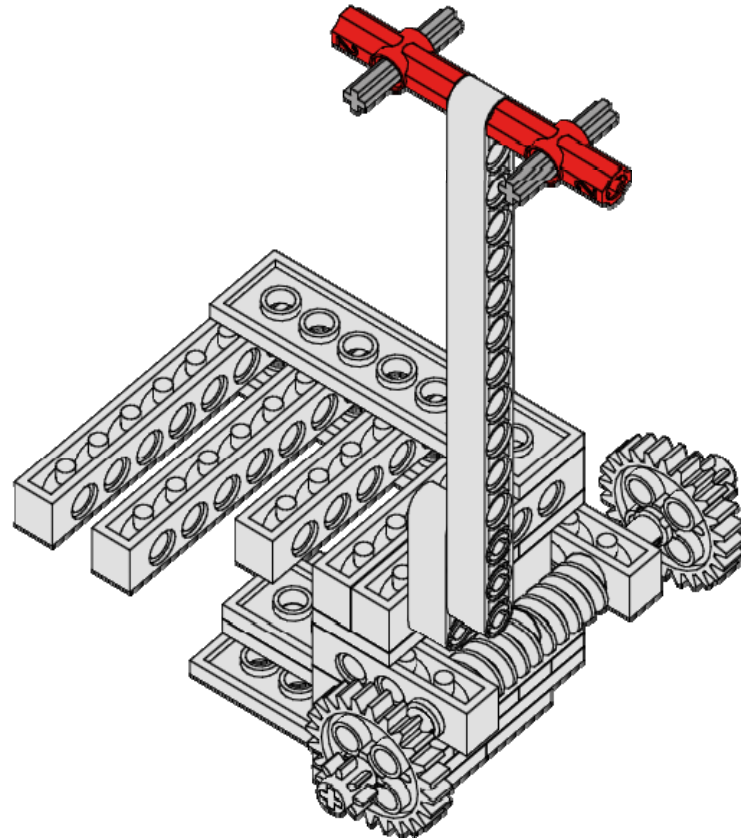

Mariner Carrier

14
of 16

2x

Connector
Union - Hole
Red

2x

Axle 3
Light Gray