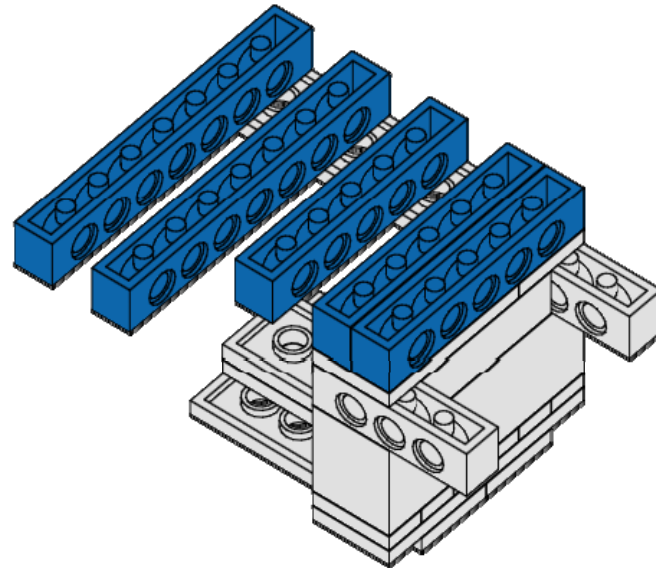

1x

Plate 2x4
Holes
Blue

1x

Plate 2x8
Holes
Blue

Mariner Carrier

7
of 16

3x

Brick 1x6
Holes
Blue

2x

Brick 1x8
Holes
Blue

Mariner Carrier

8
of 16

1x

Plate 2x8
Holes
Blue

Mariner Carrier

<p>9 of 16</p>	<p>2x</p>  <p>Bushing Light Gray</p>	<p>2x</p>  <p>Gear - Worm Light Gray</p>	<p>1x</p>  <p>Axle 12 Black</p>	
				