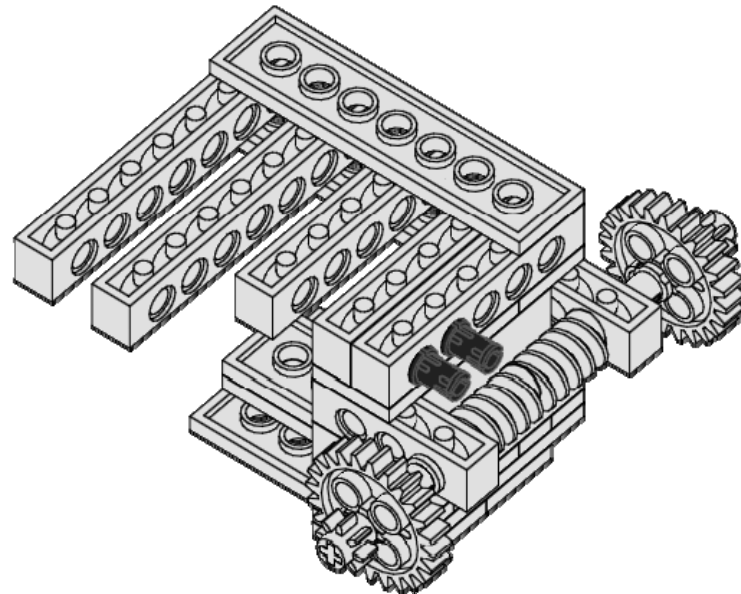

Mariner Carrier

11
of 16

2x

Pin
Slots
Black

Mariner Carrier

12
of 16

1x

Liftarm 1x2x4
90 deg bend
Blue