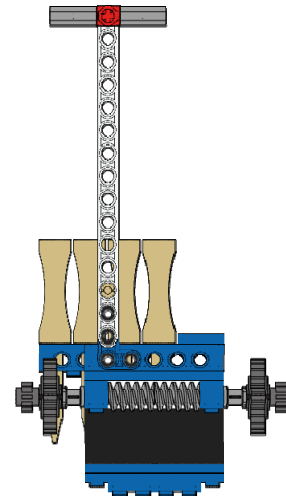

2x

Axle 3
Light Gray

Mariner Carrier

15
of 16

4x

Connector
Union
Light Gray

Mariner Carrier

16
of 16

8x

TEE

Wood

Mariner Carrier

Top View

Front View

Side View