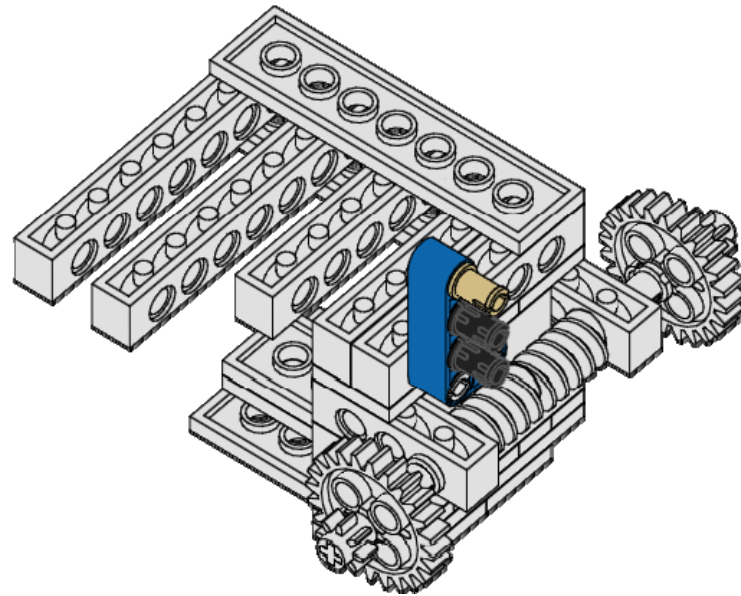

Mariner Carrier

12
of 16

1x

Liftarm 1x2x4
90 deg bend
Blue

2x

Pin
Slots
Black

1x

Pin - Axle
Tan