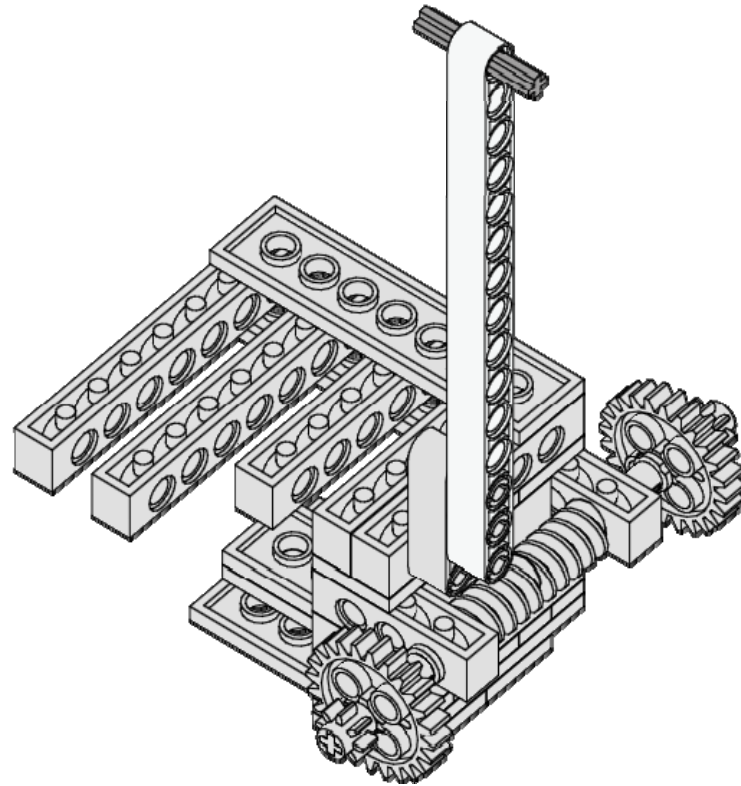

Mariner Carrier

13
of 16

1x

Liftarm 1x15

White

1x

Axle 3

Light Gray