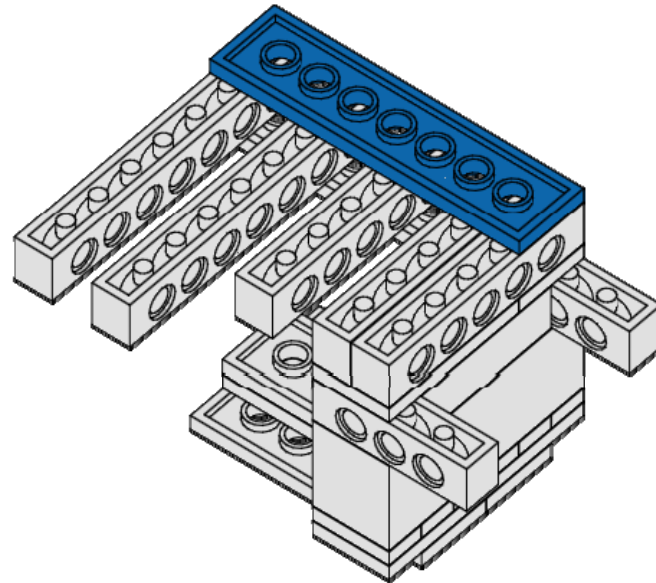

2x

Brick 1x8
Holes
Blue

Mariner Carrier

8
of 16

1x

Plate 2x8
Holes
Blue

Mariner Carrier

<p>9 of 16</p>	<p>2x</p>  <p>Bushing Light Gray</p>	<p>2x</p>  <p>Gear - Worm Light Gray</p>	<p>1x</p>  <p>Axle 12 Black</p>	
				