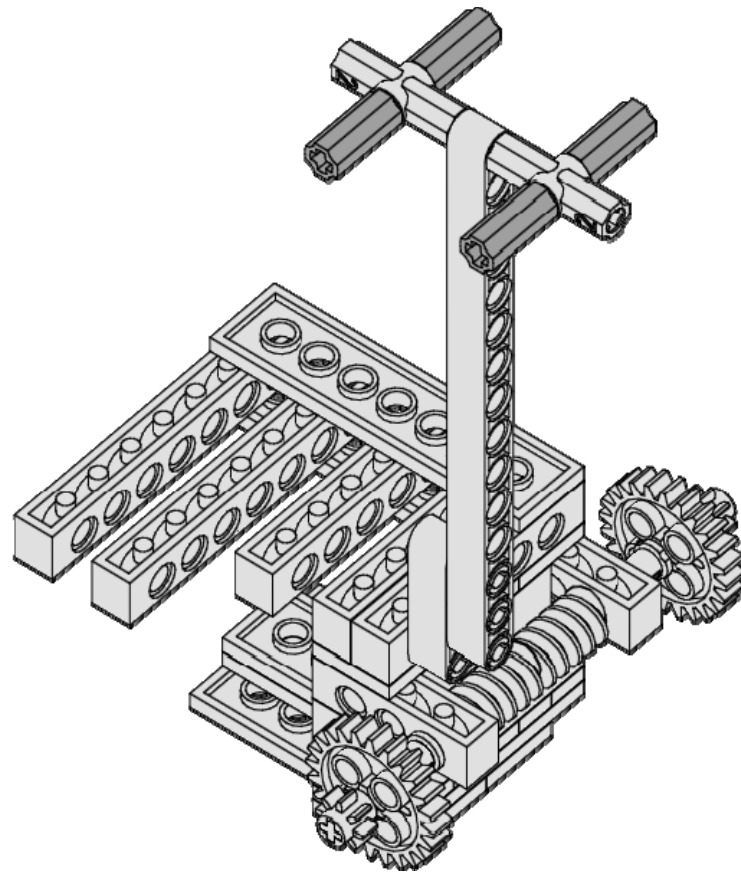

2x

Axle 3
Light Gray

Mariner Carrier

15
of 16

4x

Connector
Union
Light Gray

Mariner Carrier

16
of 16