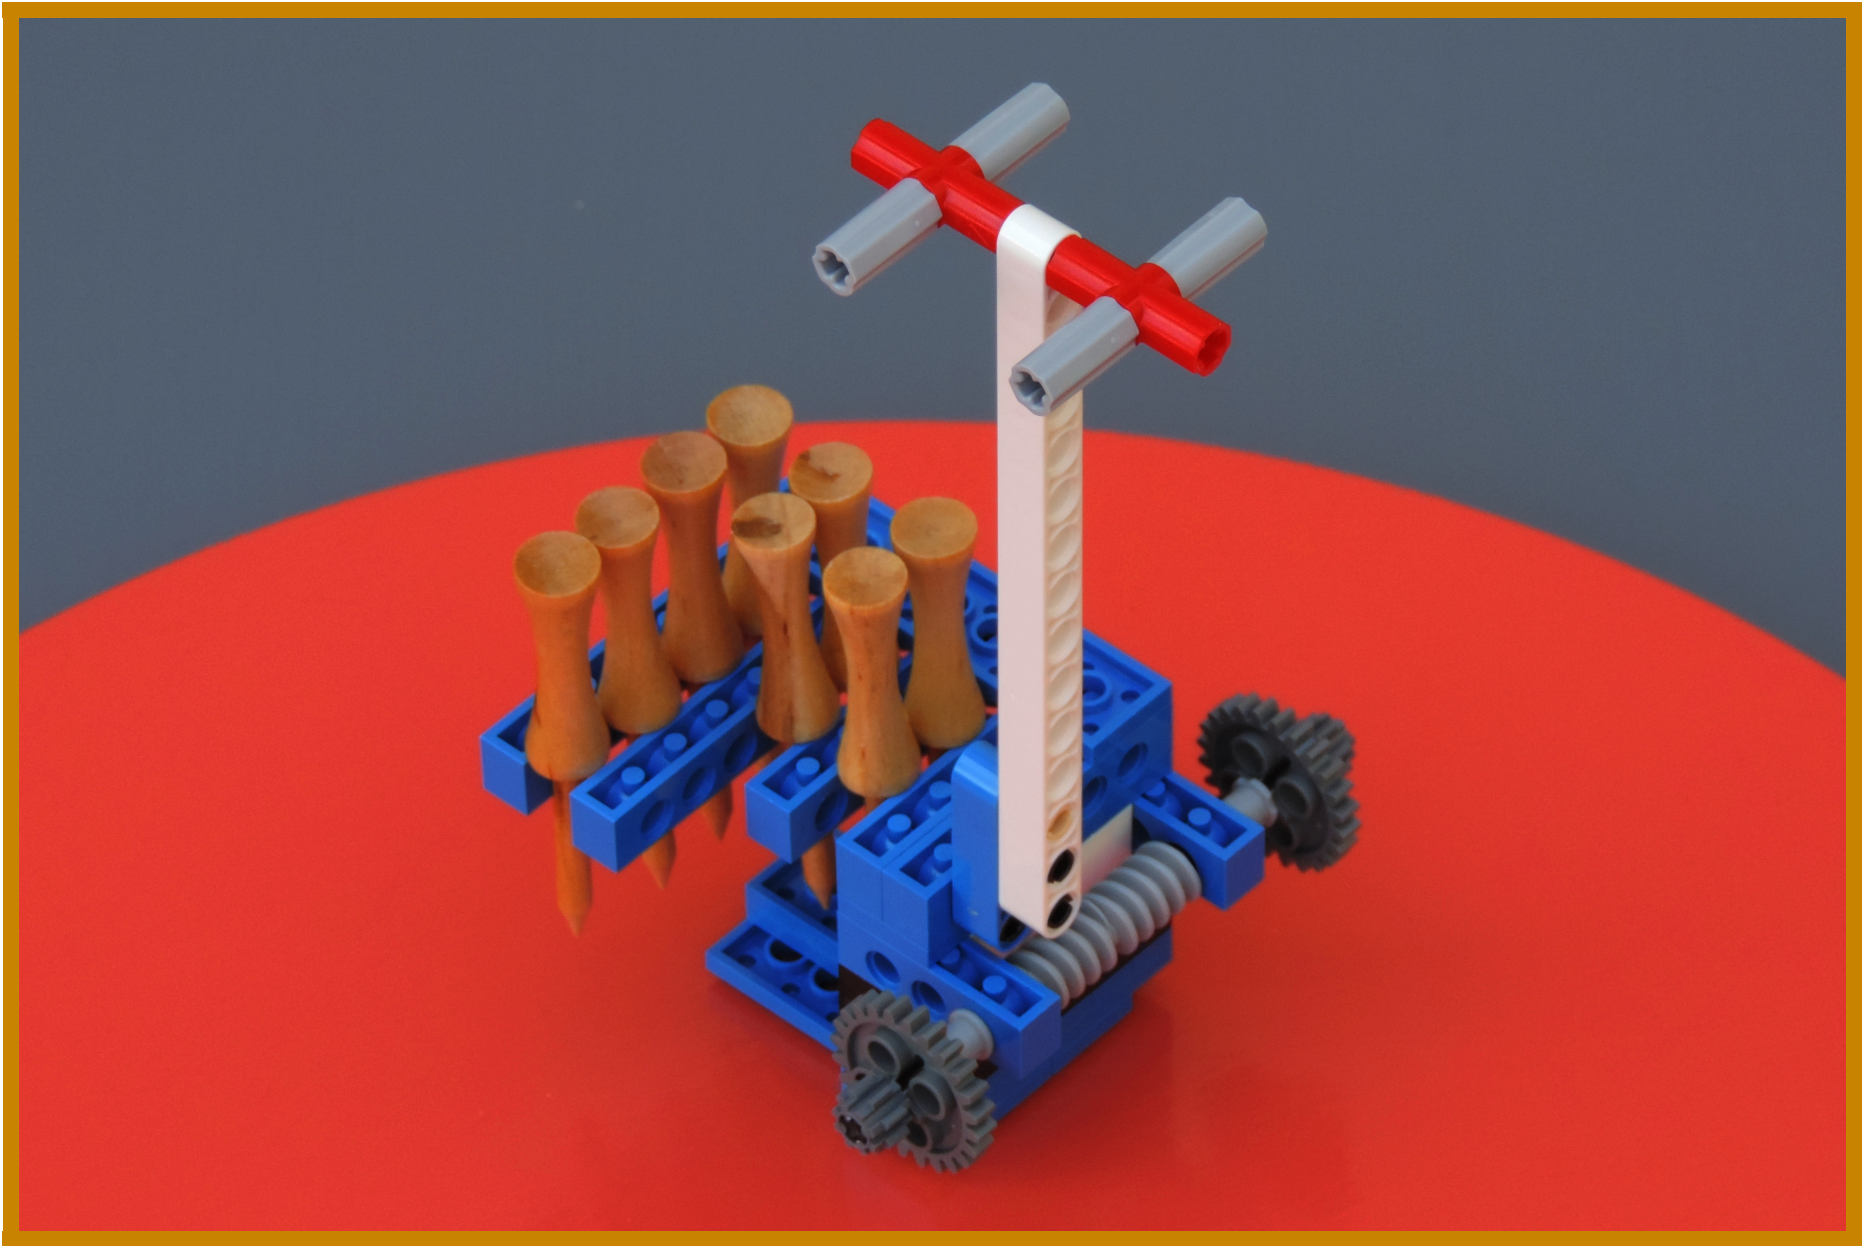

Mariner Carrier

Mariner Carrier

2x  Brick 1x4 Holes Blue	3x  Brick 1x6 Holes Blue	2x  Brick 1x8 Holes Blue	4x  Plate 1x2 Blue	2x  Plate 2x4 Holes Blue	4x  Plate 2x6 Holes Blue	2x  Plate 2x8 Holes Blue	1x  Liftarm 1x2x4 90 deg bend Blue
1x  Brick 2x4 White	1x  Liftarm 1x15 White		1x  Weight 2x6x2 Black		4x  Pin Slots Black		
3x  Axle 3 Light Gray	1x  Axle 12 Black	2x  Gear - Worm Light Gray		2x  Bushing Light Gray	1x  Pin - Axle Tan	4x  Connector Union Light Gray	2x  Connector Union - Hole Red
2x  Gear - 8 Tooth Dark Gray	2x  Gear - 24 Tooth Dark Gray						8x  TEE Wood

Mariner Carrier

1
of 16

2x

Plate 2x6
Holes
Blue

Mariner Carrier

2
of 16

1x

Plate 2x4
Holes
Blue

Plate 2x6

Holes

Blue

Mariner Carrier

4
of 16

1x

Weight 2x6x2

Black

Mariner Carrier

10
of 16

2x

Gear - 8 Tooth

Dark Gray

2x

Gear - 24 Tooth

Dark Gray