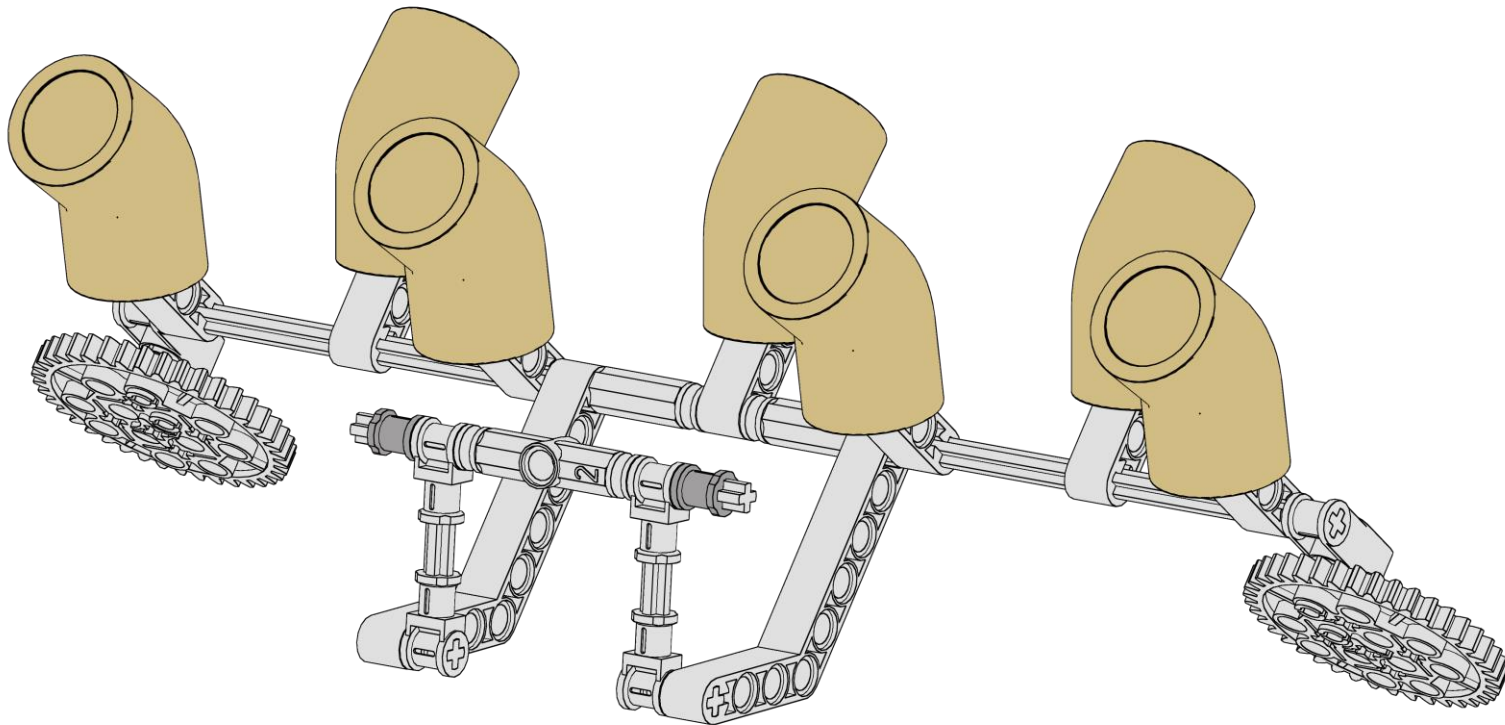

2x

Axle 3
Light Gray

Carlsbad Carrier

10
of 13

2x

Connector 1x2
90 Degree
Red

Carlsbad Carrier

| | | | | |
|---|---|---|--|--|
| <p>11 of 13</p> | <p>1x</p>  <p>Connector Union - Hole Red</p> | <p>2x</p>  <p>Bushing 1/2 Yellow</p> | <p>2x</p>  <p>Axle 4 Black</p> | |
|  | | | | |

Robomole

Tan

Carlsbad Carrier

Top View

Front View

Side View