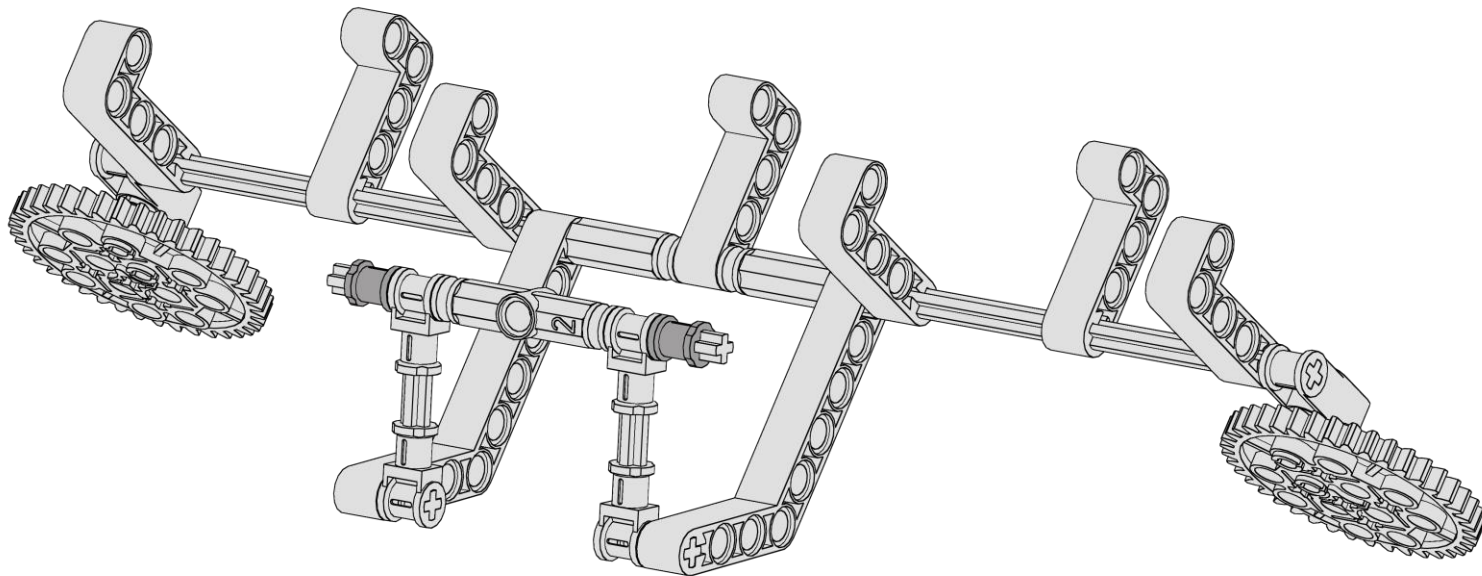

Carlsbad Carrier

12
of 13

2x

Bushing

Light Gray