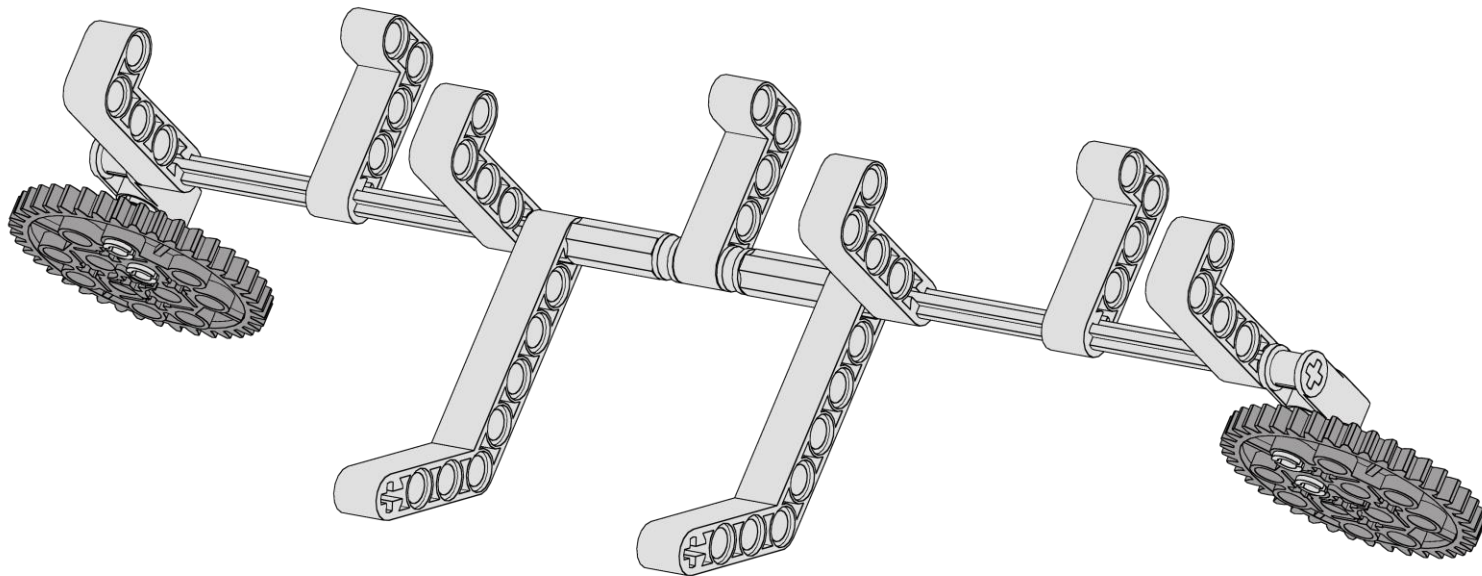

6x

Liftarm 1x2x4
90 deg bend
Blue

Carlsbad Carrier

Carlsbad Carrier

7
of 13

2x

Gear - 40 Tooth

Light Gray

Carlsbad Carrier

8
of 13

2x

Axle 2
Notched
Red

Carlsbad Carrier

9
of 13

2x

Connector 1x2
90 Degree
Red