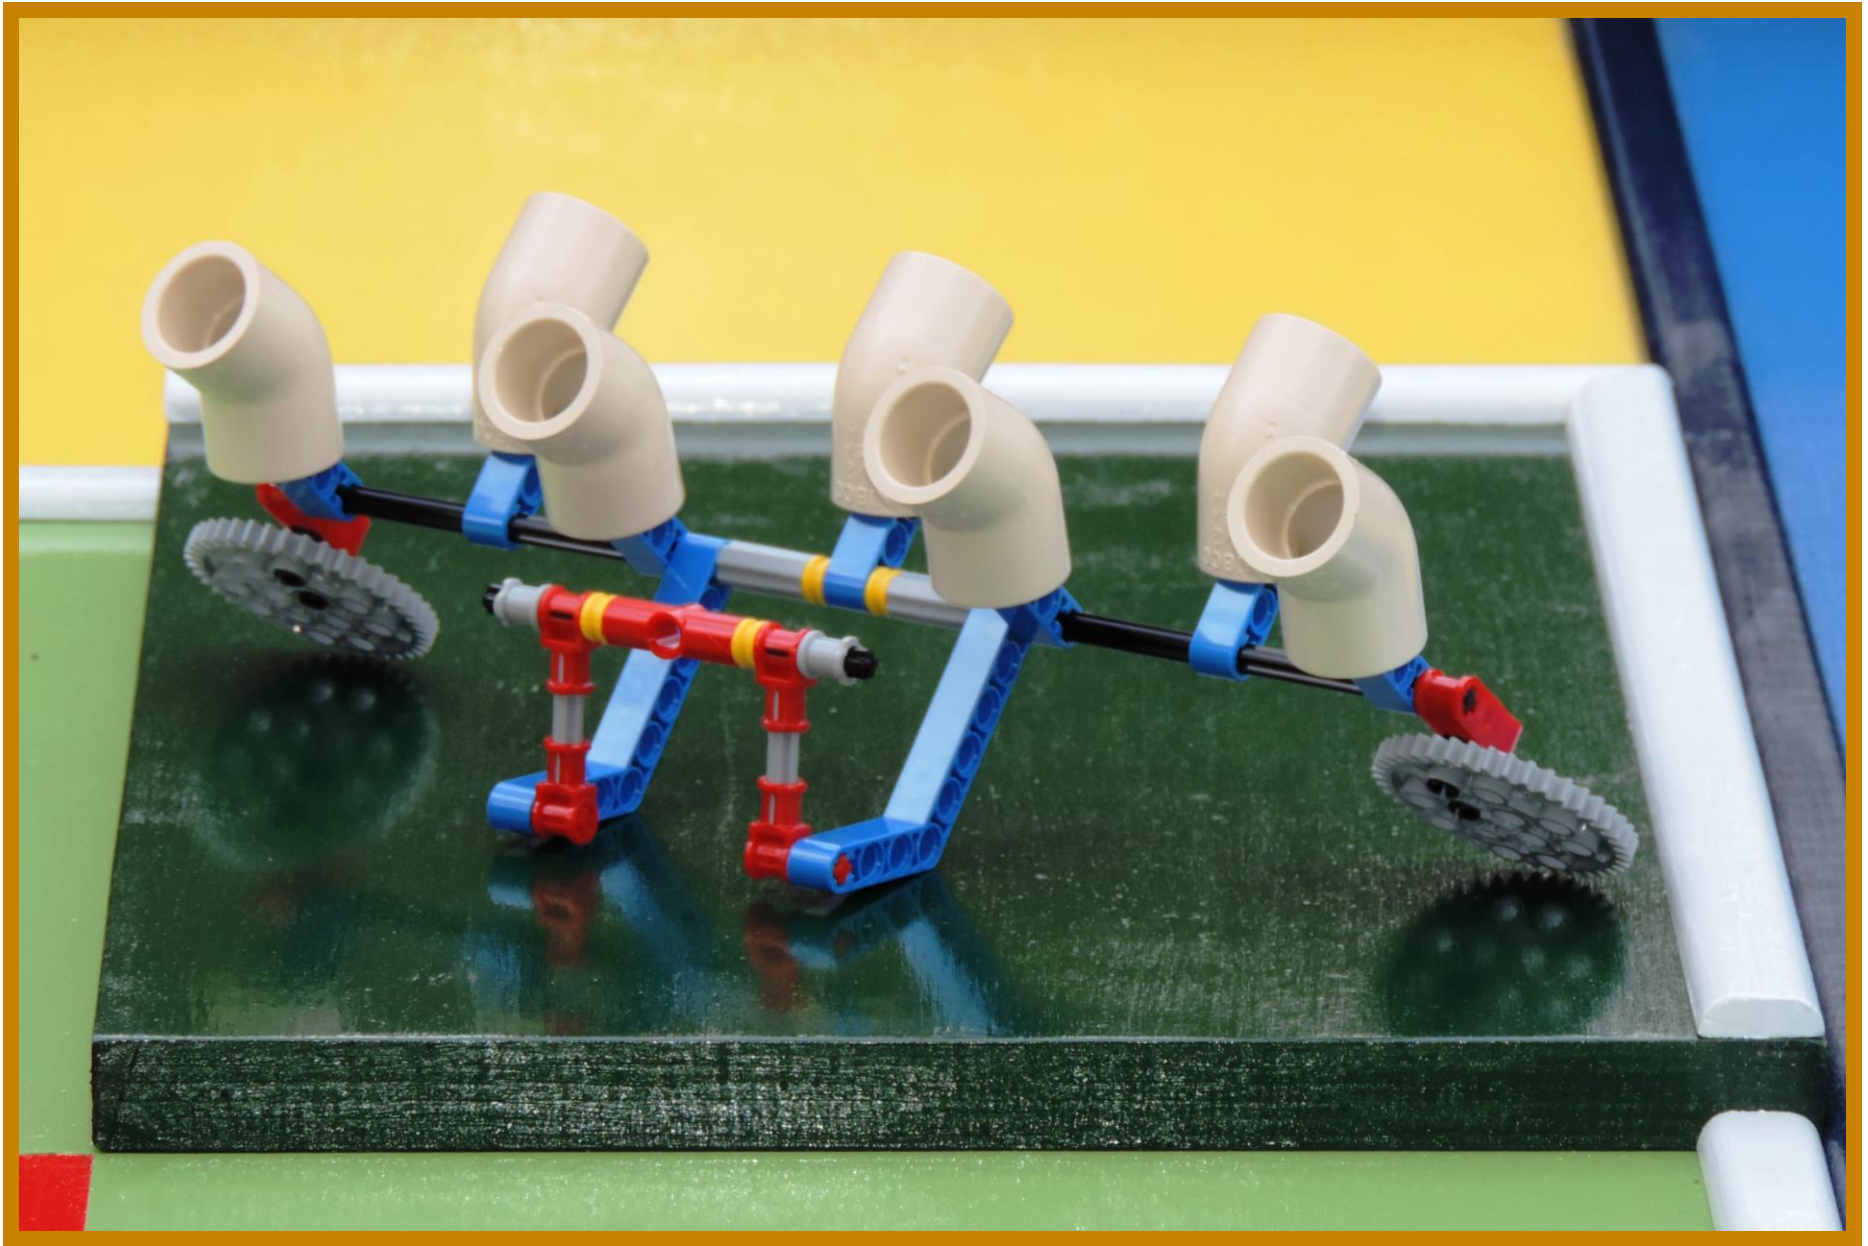

Carlsbad Carrier

Carlsbad Carrier

| | | | | | |
|---|---|---|---|---|---|
| <p>7x</p>  <p>Liftarm 1x2x4 90 deg bend Blue</p> | <p>2x</p>  <p>Liftarm 1x4x6 Blue</p> | | | | |
| <p>4x</p>  <p>Pin Slots Black</p> | | <p>4x</p>  <p>Bushing 1/2 Yellow</p> | <p>2x</p>  <p>Bushing Light Gray</p> | | |
| <p>4x</p>  <p>Connector 1x2 90 Degree Red</p> | <p>2x</p>  <p>Connector 1x3 90 Degree Red</p> | | <p>2x</p>  <p>Connector Union Light Gray</p> | <p>1x</p>  <p>Connector Union - Hole Red</p> | |
| <p>2x</p>  <p>Axle 2 Notched Red</p> | <p>2x</p>  <p>Axle 3 Light Gray</p> | <p>3x</p>  <p>Axle 4 Black</p> | <p>2x</p>  <p>Axle 12 Black</p> | <p>2x</p>  <p>Gear - 40 Tooth Light Gray</p> | <p>7x</p>  <p>Robomole Tan</p> |

Carlsbad Carrier

| | | | | |
|---|---|---|---|--|
| <p>1 of 13</p> | <p>1x</p>  <p>Liftarm 1x2x4 90 deg bend Blue</p> | <p>1x</p>  <p>Axle 4 Black</p> | <p>2x</p>  <p>Bushing 1/2 Yellow</p> | |
|  | | | | |

6x

Liftarm 1x2x4
90 deg bend
Blue

Carlsbad Carrier

Carlsbad Carrier

7
of 13

2x

Gear - 40 Tooth

Light Gray

Robomole

Tan

Carlsbad Carrier

Top View

Front View

Side View