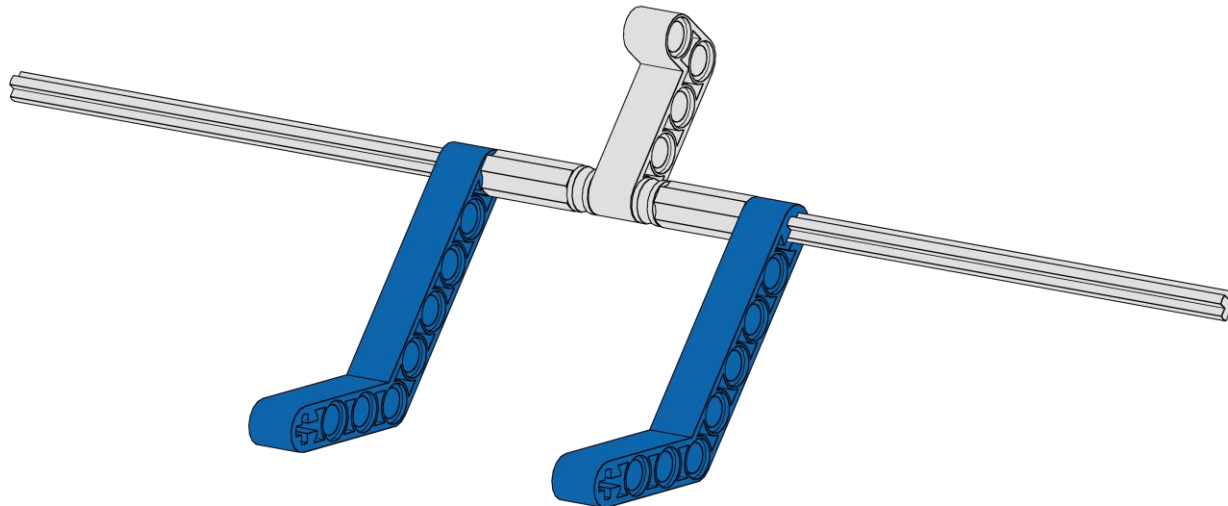

Black

Carlsbad Carrier

4
of 13

2x

Liftarm 1x4x6

Blue

Carlsbad Carrier

5
of 13

6x

Liftarm 1x2x4
90 deg bend
Blue

Carlsbad Carrier

Carlsbad Carrier

7
of 13

2x

Gear - 40 Tooth

Light Gray