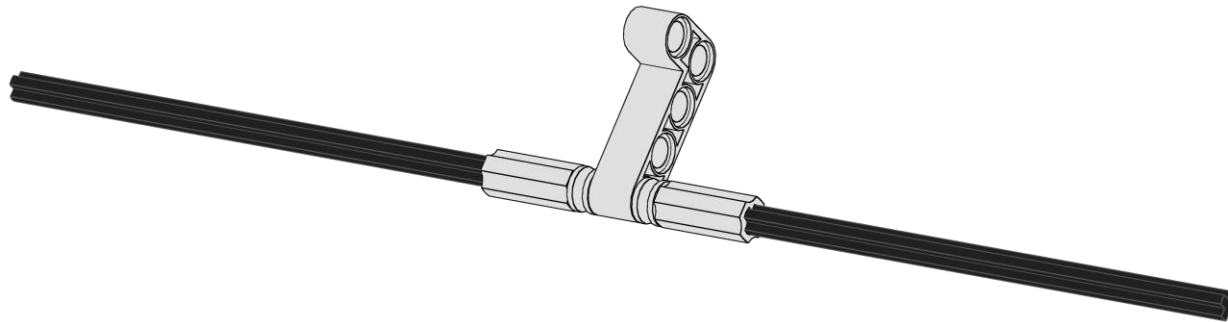

Carlsbad Carrier

| | | | | |
|---|---|---|---|--|
| <p>1 of 13</p> | <p>1x</p>  <p>Liftarm 1x2x4 90 deg bend Blue</p> | <p>1x</p>  <p>Axle 4 Black</p> | <p>2x</p>  <p>Bushing 1/2 Yellow</p> | |
|  | | | | |

Carlsbad Carrier

2
of 13

2x

Connector
Union
Light Gray

Carlsbad Carrier

3
of 13

2x

Axle 12

Black

Carlsbad Carrier

4
of 13

2x

Liftarm 1x4x6

Blue

Carlsbad Carrier

5
of 13