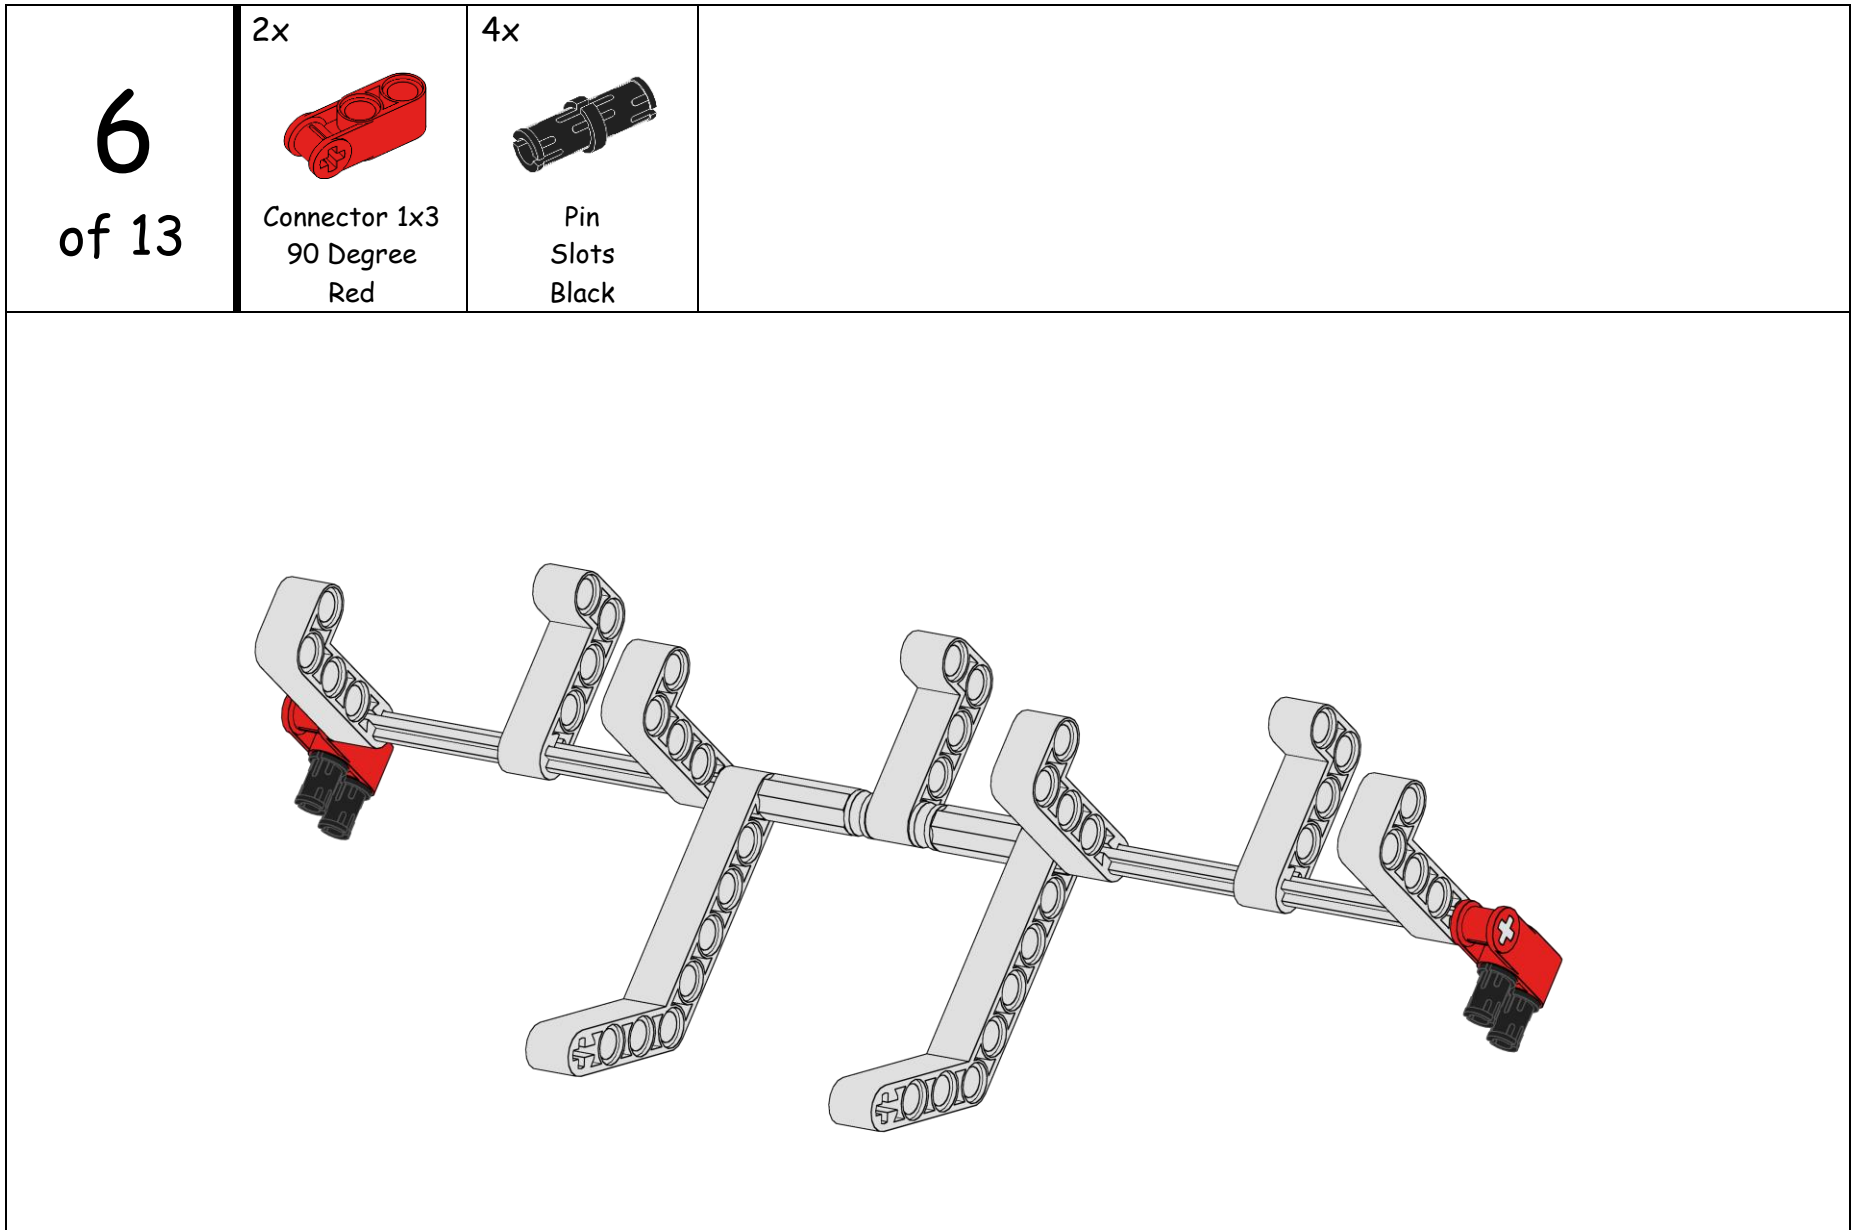

6x

Liftarm 1x2x4
90 deg bend
Blue

Carlsbad Carrier

Carlsbad Carrier

7
of 13

2x

Gear - 40 Tooth

Light Gray