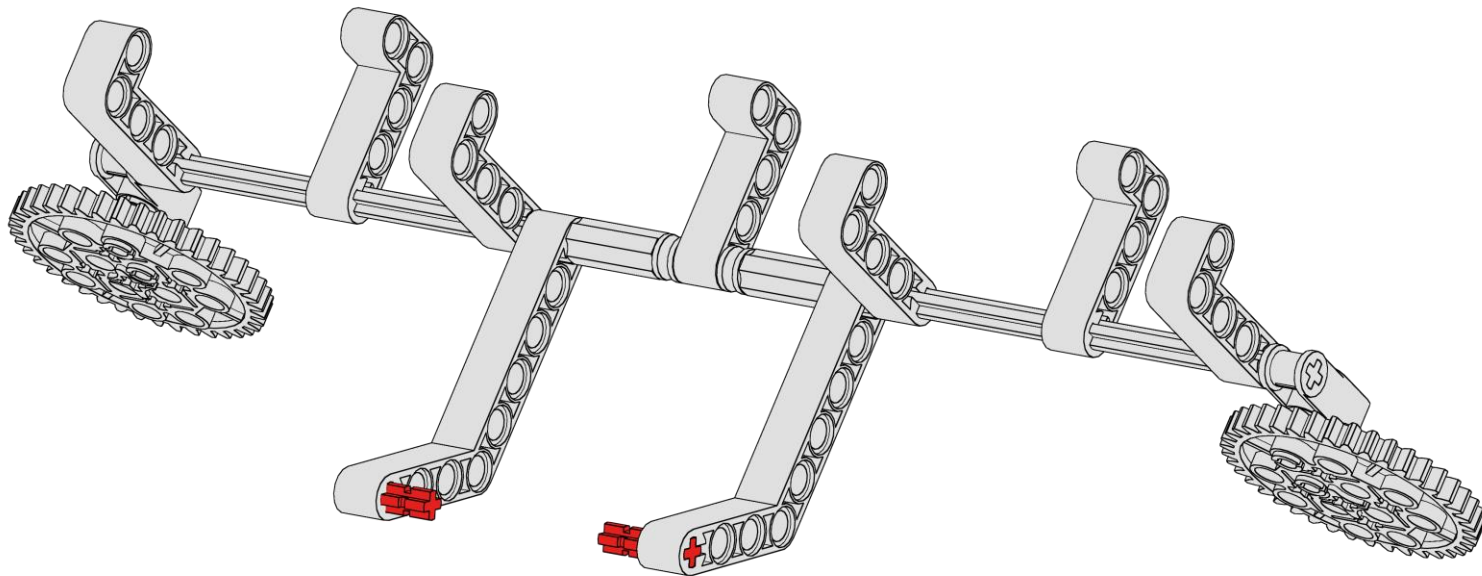

6x

Liftarm 1x2x4
90 deg bend
Blue

Carlsbad Carrier

Carlsbad Carrier

7
of 13

2x

Gear - 40 Tooth

Light Gray

Carlsbad Carrier

8
of 13

2x

Axle 2
Notched
Red

Carlsbad Carrier

9
of 13

2x

Connector 1x2
90 Degree
Red