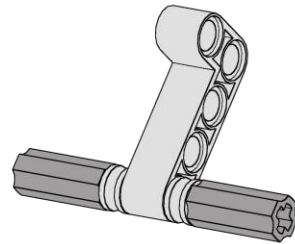

Carlsbad Carrier

Carlsbad Carrier

| | | | | | |
|---|---|---|---|---|---|
| <p>7x</p>  <p>Liftarm 1x2x4 90 deg bend Blue</p> | <p>2x</p>  <p>Liftarm 1x4x6 Blue</p> | | | | |
| <p>4x</p>  <p>Pin Slots Black</p> | | <p>4x</p>  <p>Bushing 1/2 Yellow</p> | <p>2x</p>  <p>Bushing Light Gray</p> | | |
| <p>4x</p>  <p>Connector 1x2 90 Degree Red</p> | <p>2x</p>  <p>Connector 1x3 90 Degree Red</p> | | <p>2x</p>  <p>Connector Union Light Gray</p> | <p>1x</p>  <p>Connector Union - Hole Red</p> | |
| <p>2x</p>  <p>Axle 2 Notched Red</p> | <p>2x</p>  <p>Axle 3 Light Gray</p> | <p>3x</p>  <p>Axle 4 Black</p> | <p>2x</p>  <p>Axle 12 Black</p> | <p>2x</p>  <p>Gear - 40 Tooth Light Gray</p> | <p>7x</p>  <p>Robomole Tan</p> |

Carlsbad Carrier

| | | | | |
|---|---|---|---|--|
| <p>1 of 13</p> | <p>1x</p>  <p>Liftarm 1x2x4 90 deg bend Blue</p> | <p>1x</p>  <p>Axle 4 Black</p> | <p>2x</p>  <p>Bushing 1/2 Yellow</p> | |
|  | | | | |

Carlsbad Carrier

2
of 13

2x

Connector
Union
Light Gray

Carlsbad Carrier

3
of 13

2x

Axle 12