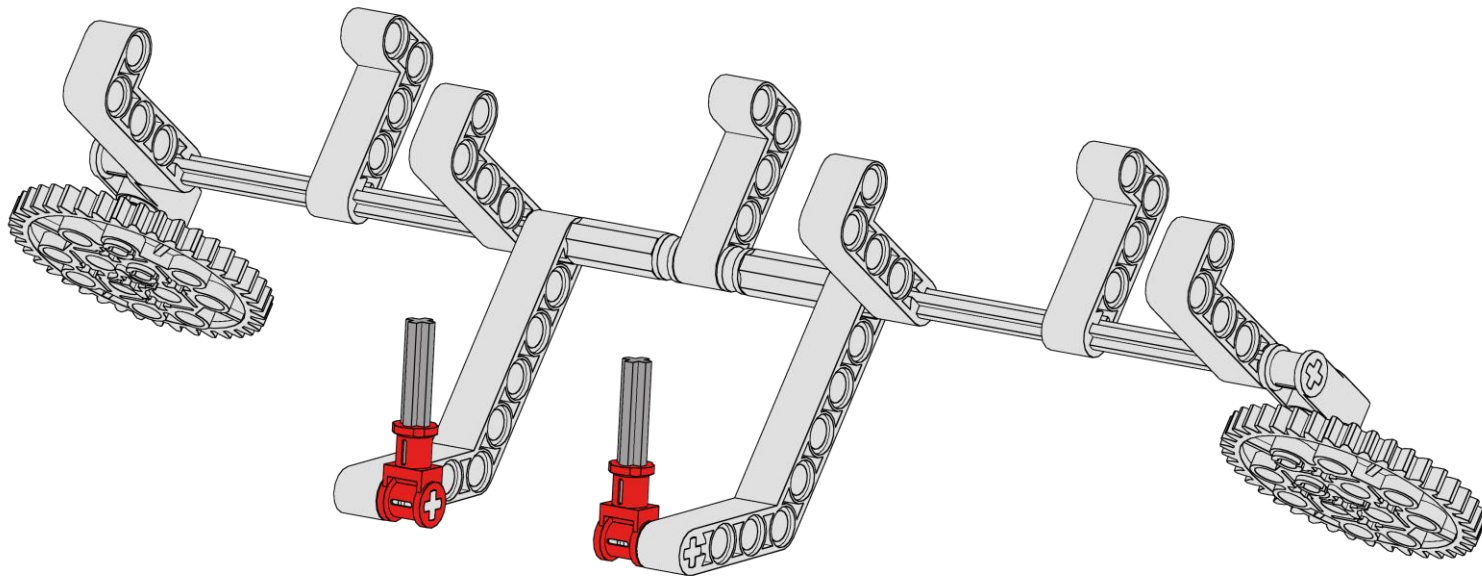

6x

Liftarm 1x2x4
90 deg bend
Blue

Carlsbad Carrier

Carlsbad Carrier

7
of 13

2x

Gear - 40 Tooth

Light Gray

Carlsbad Carrier

8
of 13

2x

Axle 2
Notched
Red

Carlsbad Carrier

9
of 13

2x

Connector 1x2
90 Degree
Red

2x

Axle 3
Light Gray

Carlsbad Carrier

10
of 13

2x

Connector 1x2
90 Degree
Red

Carlsbad Carrier

| | | | | |
|---|---|---|--|--|
| <p>11 of 13</p> | <p>1x</p>  <p>Connector Union - Hole Red</p> | <p>2x</p>  <p>Bushing 1/2 Yellow</p> | <p>2x</p>  <p>Axle 4 Black</p> | |
|  | | | | |