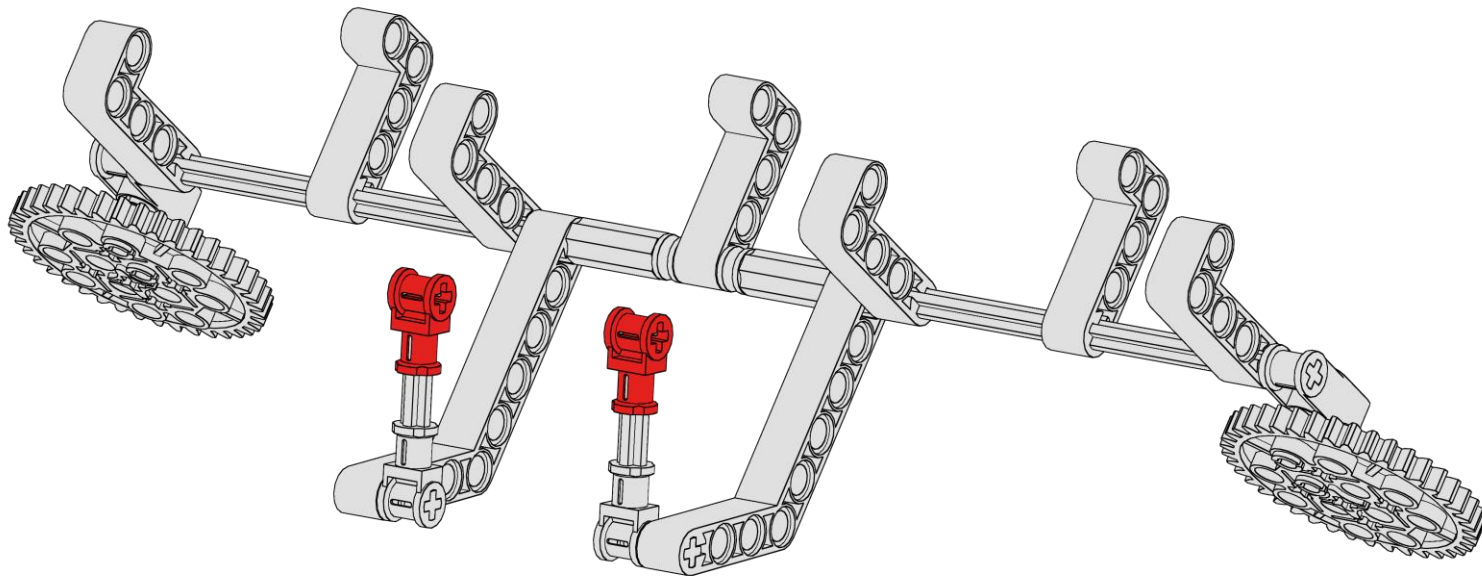

2x

Axle 3
Light Gray

Carlsbad Carrier

10
of 13

2x

Connector 1x2
90 Degree
Red

Carlsbad Carrier

| | | | | |
|---|---|---|--|--|
| <p>11 of 13</p> | <p>1x</p>  <p>Connector Union - Hole Red</p> | <p>2x</p>  <p>Bushing 1/2 Yellow</p> | <p>2x</p>  <p>Axle 4 Black</p> | |
|  | | | | |