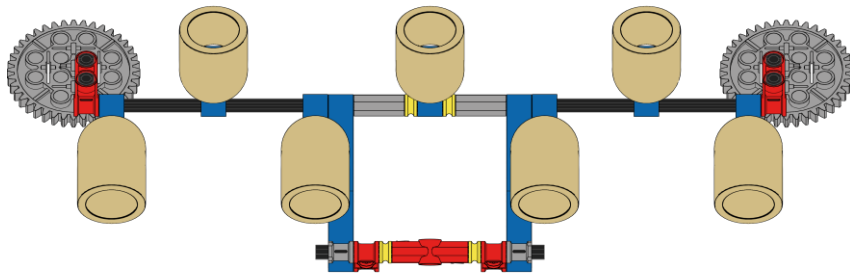

2x

Axle 3
Light Gray

Carlsbad Carrier

10
of 13

2x

Connector 1x2
90 Degree
Red

Carlsbad Carrier

| | | | | |
|---|---|---|--|--|
| <p>11 of 13</p> | <p>1x</p>  <p>Connector Union - Hole Red</p> | <p>2x</p>  <p>Bushing 1/2 Yellow</p> | <p>2x</p>  <p>Axle 4 Black</p> | |
|  | | | | |

Carlsbad Carrier

12
of 13

2x

Bushing

Light Gray

Carlsbad Carrier

13
of 13

7x

Robomole

Tan

Carlsbad Carrier

Top View

Front View

Side View