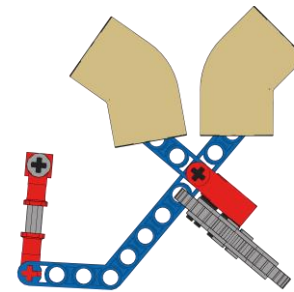

2x

Axle 3
Light Gray

Carlsbad Carrier

10
of 13

2x

Connector 1x2
90 Degree
Red

Carlsbad Carrier

| | | | | |
|---|---|---|--|--|
| <p>11 of 13</p> | <p>1x</p>  <p>Connector Union - Hole Red</p> | <p>2x</p>  <p>Bushing 1/2 Yellow</p> | <p>2x</p>  <p>Axle 4 Black</p> | |
|  | | | | |

Robomole

Tan

Carlsbad Carrier

Top View

Front View

Side View