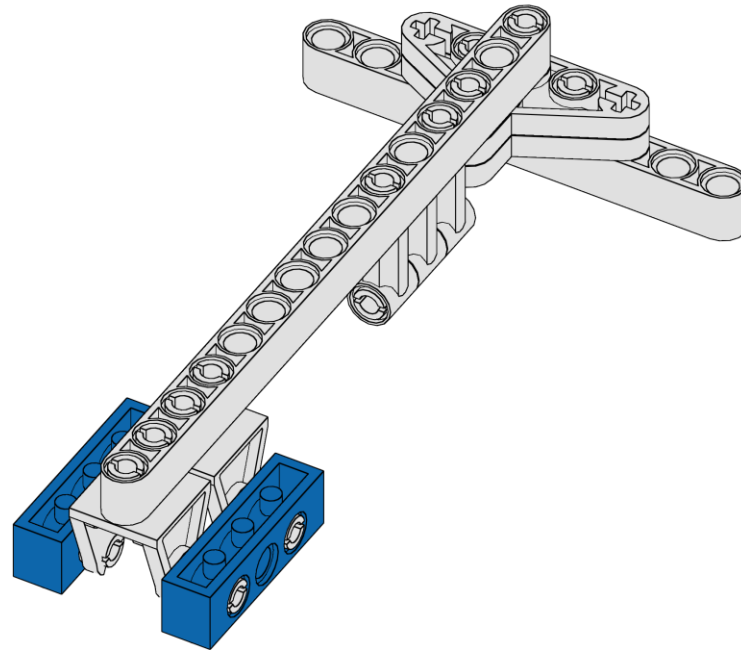

Redwood Carrier

7
of 11

2x

Brick 1x4
Holes
Blue