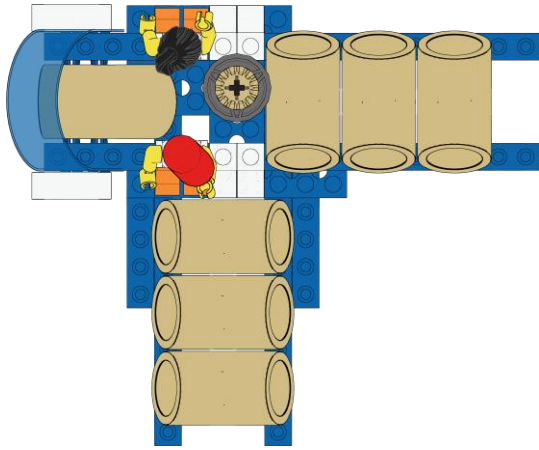

Arches Carrier

<p>17 of 19</p>	<p>1x</p>  <p>Axle 12 Black</p>	<p>2x</p>  <p>Gear - 12 Tooth Bevel Tan</p>	<p>1x</p>  <p>Spool Dark Gray</p>	
---------------------	--	--	---	--

The assembly diagram shows a LEGO Technic sub-assembly. A black axle is inserted through a series of Technic beams and connectors. At the end of the axle, a dark gray spool is attached, and a tan 12-tooth bevel gear is mounted on top of the spool. A clear rubber band is stretched over the assembly, connecting to a small motor or actuator on the left side of the structure.

Arches Carrier

<p>18 of 19</p>	<p>1x</p>  <p>Minifigure Girl</p>	<p>1x</p>  <p>Minifigure Boy</p>	
---------------------	--	---	--

The assembly diagram shows a LEGO Technic carrier structure. It features a central grey Technic block with a clear plastic arch on top. A minifigure boy with a red cap and yellow shirt is seated in the driver's position. Behind him, a minifigure girl with black hair is seated. The structure is supported by a base of grey Technic beams and includes a rear-mounted engine assembly with a propeller.

Arches Carrier

19
of 19

7x

Robomole

Tan

Arches Carrier

Top View

Front View

Side View