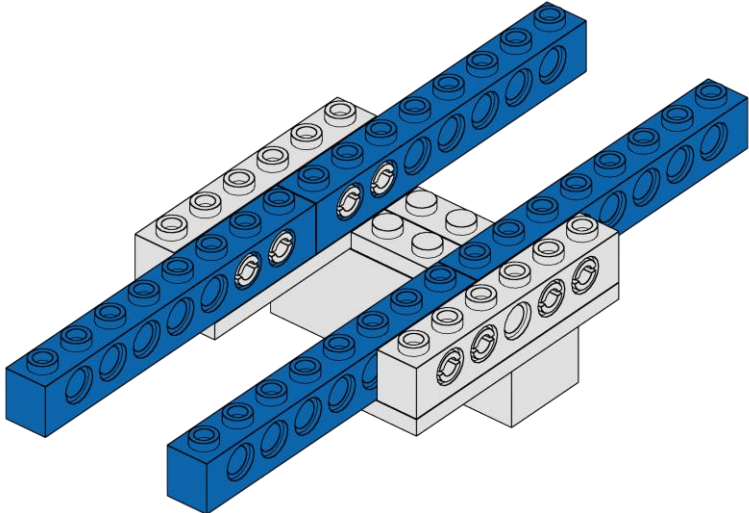

Arches Carrier

4
of 19

4x

Brick 1x8
Holes
Blue