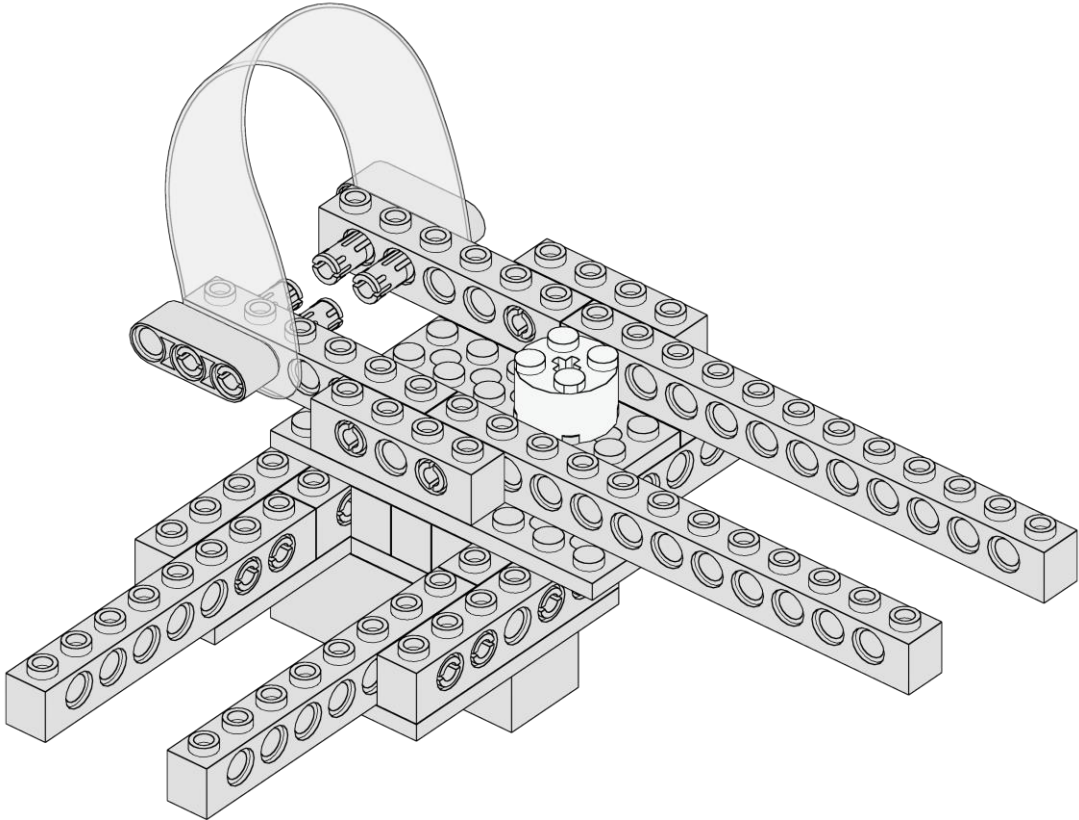

Arches Carrier

14
of 19

1x

Brick
Round 2x2
White