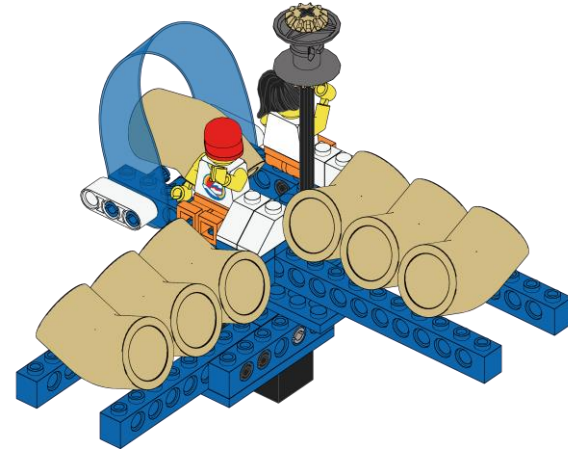

Arches Carrier

<p>17 of 19</p>	<p>1x</p>  <p>Axle 12 Black</p>	<p>2x</p>  <p>Gear - 12 Tooth Bevel Tan</p>	<p>1x</p>  <p>Spool Dark Gray</p>	
---------------------	--	--	---	--

The assembly diagram shows a LEGO Technic sub-assembly. A black axle is inserted through a series of Technic beams and connectors. At the end of the axle, a dark gray spool is attached, and a tan 12-tooth bevel gear is mounted on top of the spool. A clear rubber band is stretched over the assembly, connecting to a small motor or actuator on the left side of the structure.

Arches Carrier

<p>18 of 19</p>	<p>1x</p>  <p>Minifigure Girl</p>	<p>1x</p>  <p>Minifigure Boy</p>	
---------------------	--	---	--

The assembly diagram shows a LEGO Technic carrier structure. It features a central grey Technic block with a clear plastic arch on top. A minifigure boy with a red cap and yellow shirt is seated in the driver's position. Behind him, a minifigure girl with black hair is seated. The structure is supported by a base of grey Technic beams and includes a rear-mounted engine assembly with a propeller.

Arches Carrier

19
of 19

7x

Robomole

Tan

Arches Carrier

Top View

Front View

Side View