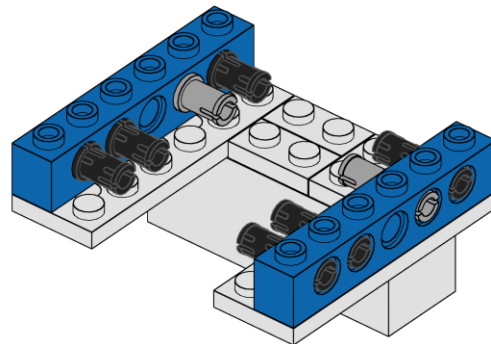

Arches Carrier

3
of 19

2x

Brick 1x6
Holes
Blue

6x

Pin
Slots
Black

2x

Pin
Light Gray