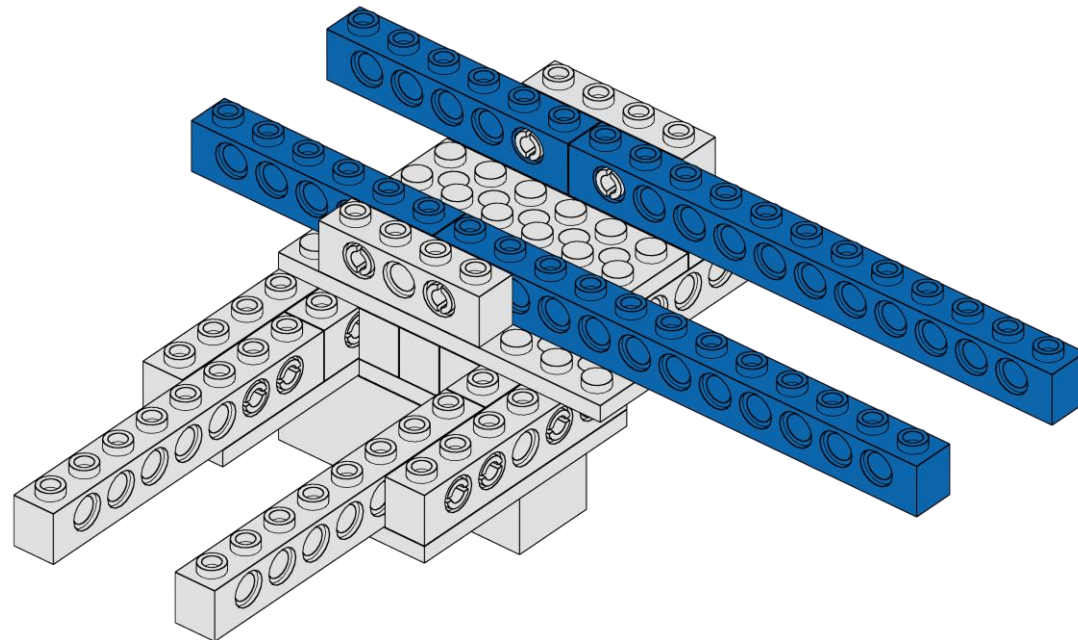

4x

Pin
Slots
Black

Arches Carrier

11
of 19

2x

Brick 1x6
Holes
Blue

2x

Brick 1x12
Holes
Blue