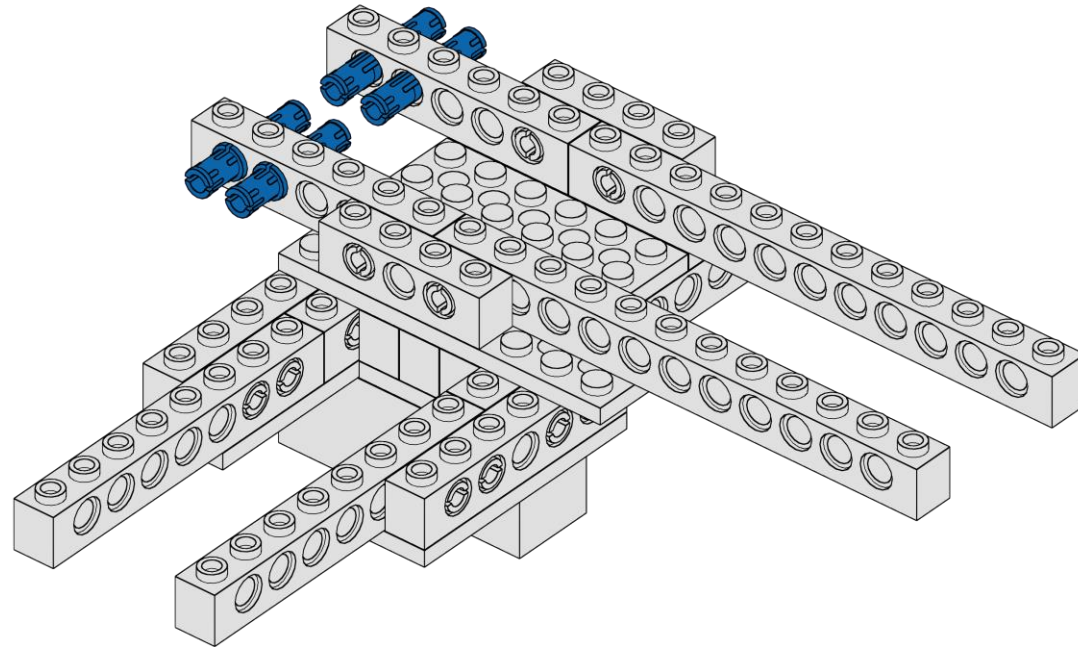

4x

Pin
Slots
Black

Arches Carrier

11
of 19

2x

Brick 1x6
Holes
Blue

2x

Brick 1x12
Holes
Blue

Arches Carrier

12
of 19

4x

Pin - Long
Slots
Blue

Arches Carrier

<p>13 of 19</p>	<p>1x</p>  <p>Flexible Arch Light Blue</p>	<p>2x</p>  <p>Liftarm 1x3 White</p>	
---------------------	---	--	--

Arches Carrier