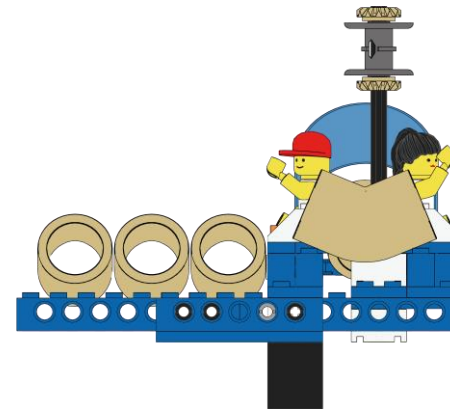

Arches Carrier

Top View

Front View

Side View