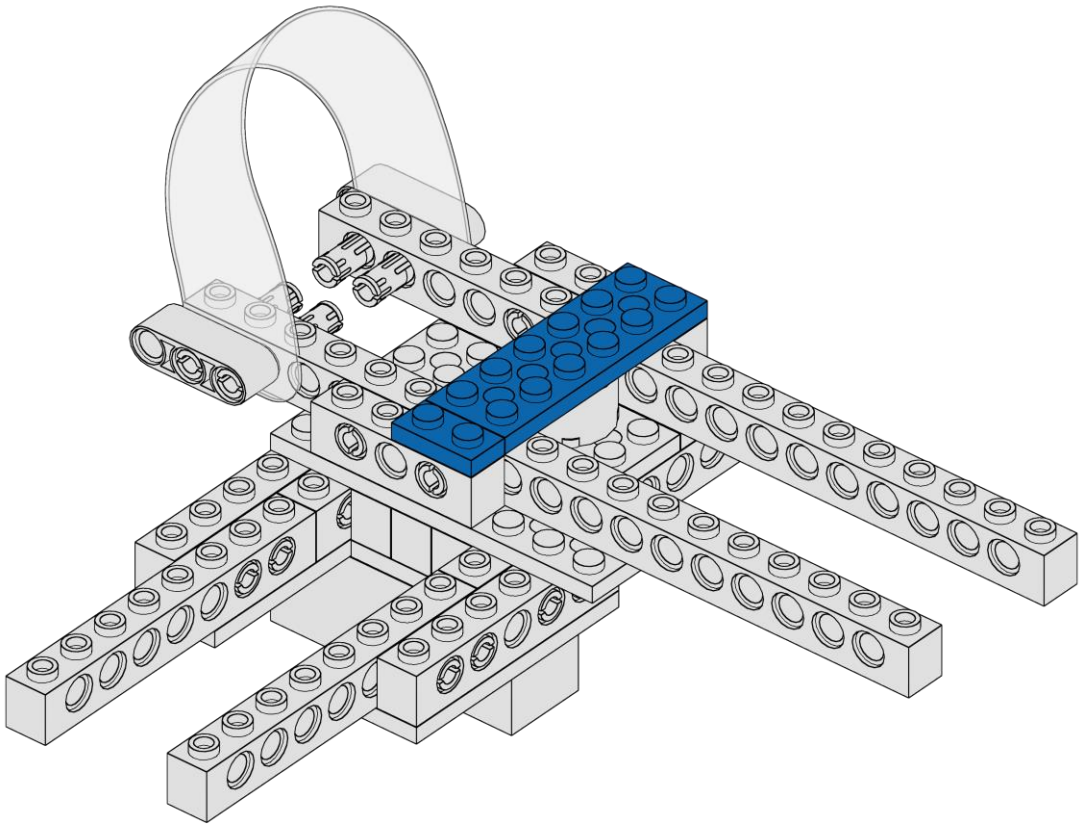

1x

Plate 2x6

Holes

Blue

Arches Carrier

16
of 19

4x

Brick
Slope 1x2
White

Arches Carrier

<p>17 of 19</p>	<p>1x</p>  <p>Axle 12 Black</p>	<p>2x</p>  <p>Gear - 12 Tooth Bevel Tan</p>	<p>1x</p>  <p>Spool Dark Gray</p>	
---------------------	--	--	---	--

The assembly diagram shows a LEGO Technic sub-assembly. A black axle is inserted through a series of Technic beams and connectors. At the end of the axle, a dark gray spool is attached, and a tan 12-tooth bevel gear is mounted on top of the spool. A clear rubber band is stretched over the assembly, connecting to a small motor or actuator on the left side of the structure.

Arches Carrier

<p>18 of 19</p>	<p>1x</p>  <p>Minifigure Girl</p>	<p>1x</p>  <p>Minifigure Boy</p>	
---------------------	--	---	--

The assembly diagram shows a LEGO Technic carrier structure. It features a central grey Technic block with a clear plastic arch on top. A minifigure boy with a red cap and yellow shirt is seated in the driver's position. Behind him, a minifigure girl with black hair is seated. The structure is supported by a base of grey Technic beams and includes a rear-mounted engine assembly with a propeller.