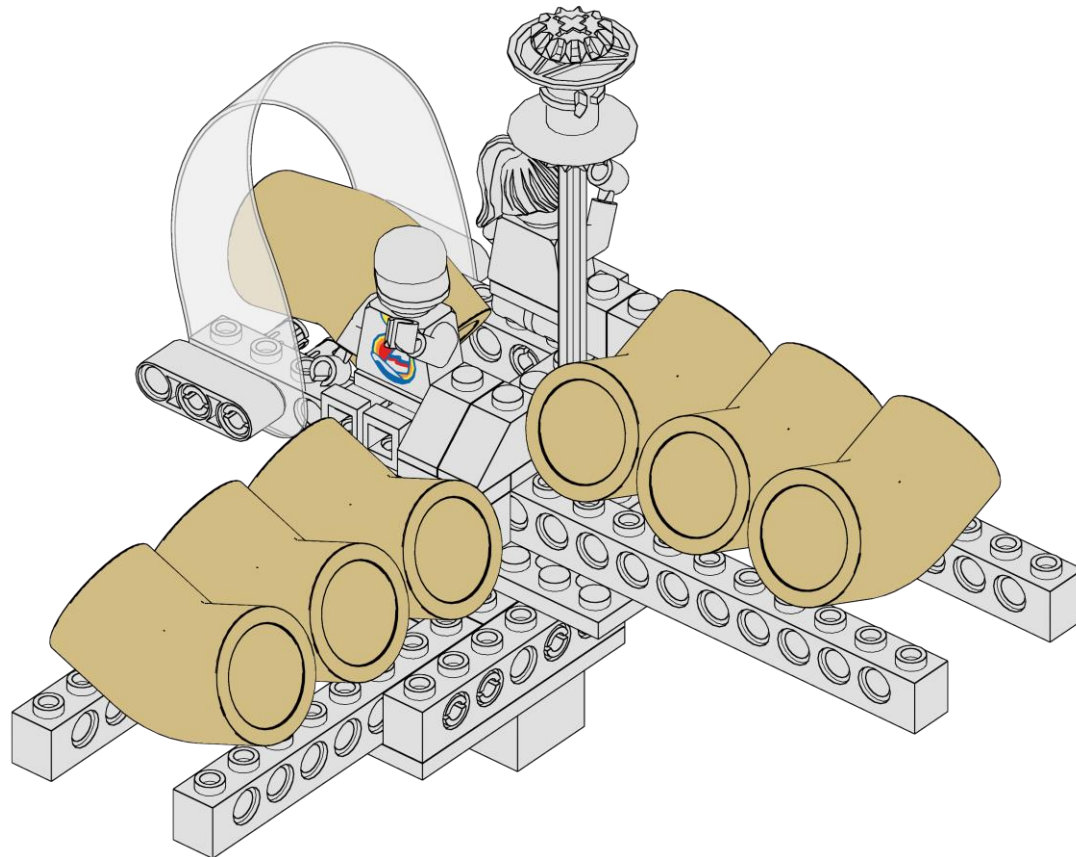

Arches Carrier

<p>17 of 19</p>	<p>1x</p>  <p>Axle 12 Black</p>	<p>2x</p>  <p>Gear - 12 Tooth Bevel Tan</p>	<p>1x</p>  <p>Spool Dark Gray</p>	
---------------------	--	--	---	--

The assembly diagram shows a LEGO Technic sub-assembly. A black axle is inserted through a series of Technic beams and connectors. At the end of the axle, a dark gray spool is attached, and a tan 12-tooth bevel gear is mounted on top of the spool. A clear rubber band is stretched over the assembly, connecting to a small motor or actuator on the left side of the structure.

Arches Carrier

<p>18 of 19</p>	<p>1x</p>  <p>Minifigure Girl</p>	<p>1x</p>  <p>Minifigure Boy</p>	
---------------------	--	---	--

The assembly diagram shows a LEGO Technic carrier structure. It features a central grey Technic block with a clear plastic arch on top. A minifigure boy with a red cap and yellow shirt is seated in the driver's position. Behind him, a minifigure girl with black hair is seated. The structure is supported by a base of grey Technic beams and includes a rear-mounted engine assembly with a propeller.

Arches Carrier

19
of 19

7x

Robomole

Tan

Arches Carrier

Top View

Front View

Side View