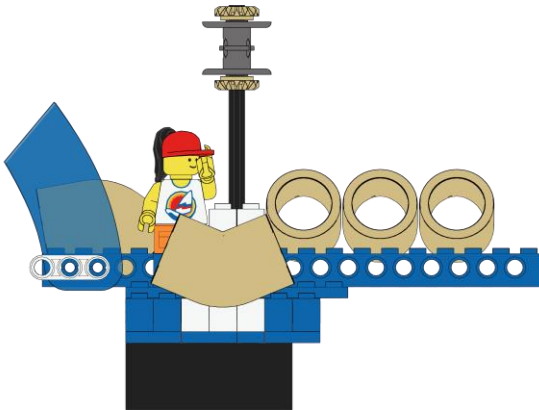

Arches Carrier

Top View

Front View

Side View