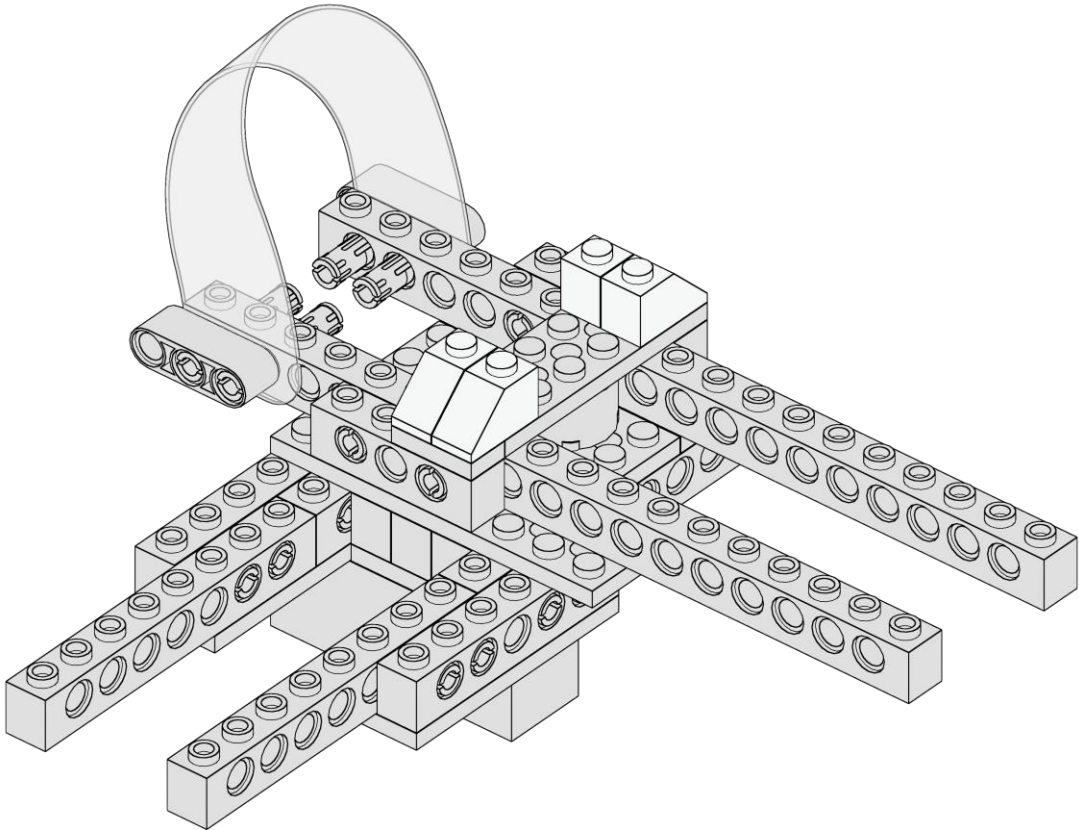

1x

Plate 2x6

Holes

Blue

Arches Carrier

16
of 19

4x

Brick
Slope 1x2
White

Arches Carrier

<p>17 of 19</p>	<p>1x</p>  <p>Axle 12 Black</p>	<p>2x</p>  <p>Gear - 12 Tooth Bevel Tan</p>	<p>1x</p>  <p>Spool Dark Gray</p>	
---------------------	--	--	---	--

The assembly diagram shows a LEGO Technic sub-assembly. A black axle is inserted through a series of Technic beams and connectors. At the end of the axle, a dark gray spool is attached, and a tan 12-tooth bevel gear is mounted on top of the spool. A clear rubber band is stretched over the assembly, connecting to a small motor or actuator on the left side of the structure.

Arches Carrier

<p>18 of 19</p>	<p>1x</p>  <p>Minifigure Girl</p>	<p>1x</p>  <p>Minifigure Boy</p>	
---------------------	--	---	--

The assembly diagram shows a LEGO Technic carrier structure. It features a central grey Technic block with a clear plastic arch on top. A minifigure boy with a red cap and yellow shirt is seated in the driver's position. Behind him, a minifigure girl with black hair is seated. The structure is supported by a base of grey Technic beams and includes a rear-mounted engine assembly with a propeller.