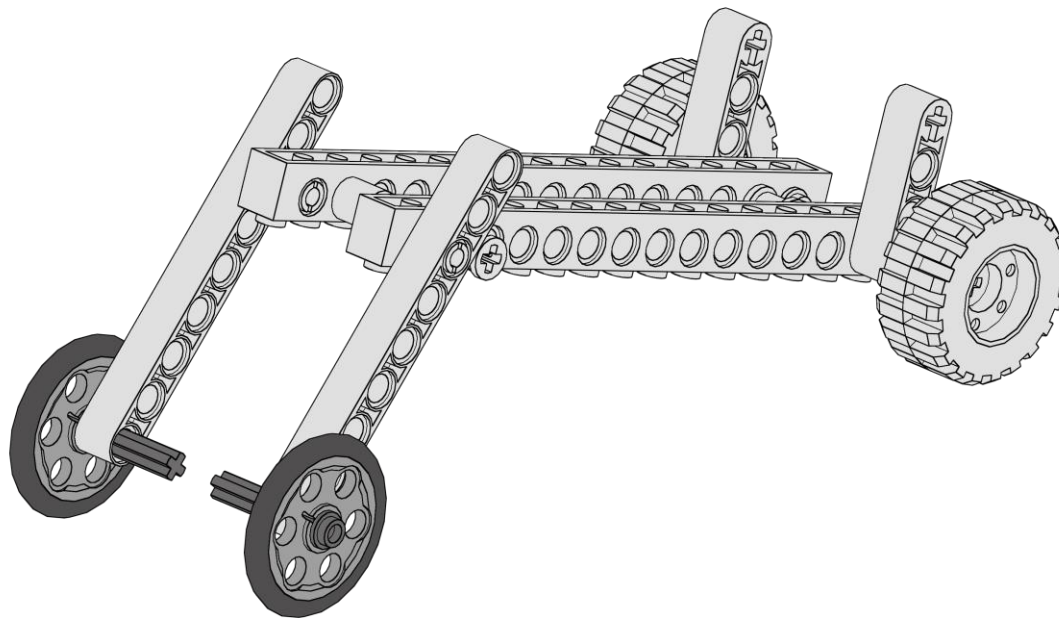

Senator Carrier

9
of 18

2x

2x

2x