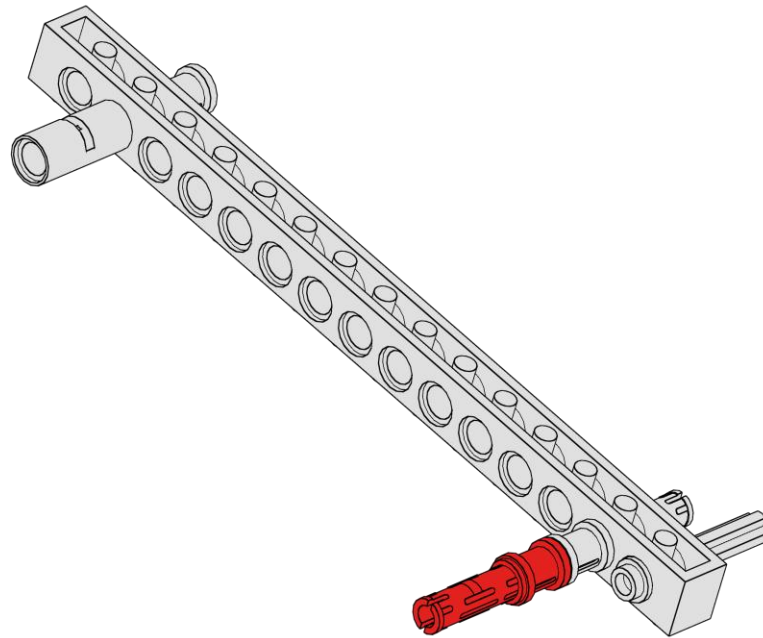

Senator Carrier

Senator Carrier

2x  Brick 1x16 Holes Blue	2x  Liftarm 1x2x4 90 deg bend Blue		2x  Liftarm 1x5 White	2x  Liftarm 1x9 White		4x  Pin Light Gray	3x  Pin - Long Slots Blue
2x  Bushing 1/2 Yellow	1x  Bushing Spacer Red	4x  Pin - Long Axle Hole Red		2x  Connector 1x2 90 Degree Dark Gray	4x  Connector 30 Degree Black		
4x  Wheel - Rim Thin Light Gray	4x  Wheel - Tire Thin Black	2x  Wheel - Rim Small Light Gray	2x  Wheel - Tire Small Black		1x  Steering Arm Black	2x  Crank - Pin Light Gray	
3x  Axle 2 Notched Red	2x  Axle 3 Light Gray	4x  Axle 3 Stud Dark Gray	2x  Axle 4 Black		2x  Gear - Worm Light Gray		8x  Bill Wood

Senator Carrier

<p>1 of 18</p>	<p>1x</p>  <p>Brick 1x16 Holes Blue</p>	<p>2x</p>  <p>Pin - Long Axle Hole Red</p>	<p>1x</p>  <p>Axle 3 Stud Dark Gray</p>	
				

Senator Carrier

<p>2 of 18</p>	<p>1x</p>  <p>Bushing Spacer Red</p>	<p>1x</p>  <p>Axle 2 Notched Red</p>	
			

Senator Carrier

3
of 18

1x

Pin - Long
Axle Hole
Red

Senator Carrier

<p>4 of 18</p>	<p>1x</p>  <p>Brick 1x16 Holes Blue</p>	<p>1x</p>  <p>Pin - Long Axle Hole Red</p>	<p>1x</p>  <p>Axle 3 Stud Dark Gray</p>	
				

2x

Wheel - Tire
Small
Black

Senator Carrier

7
of 18

2x

Pin

Light Gray

Senator Carrier