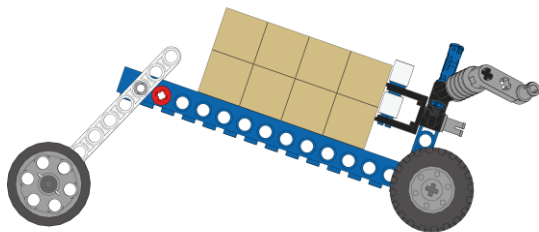

Senator Carrier

Side View

Front View