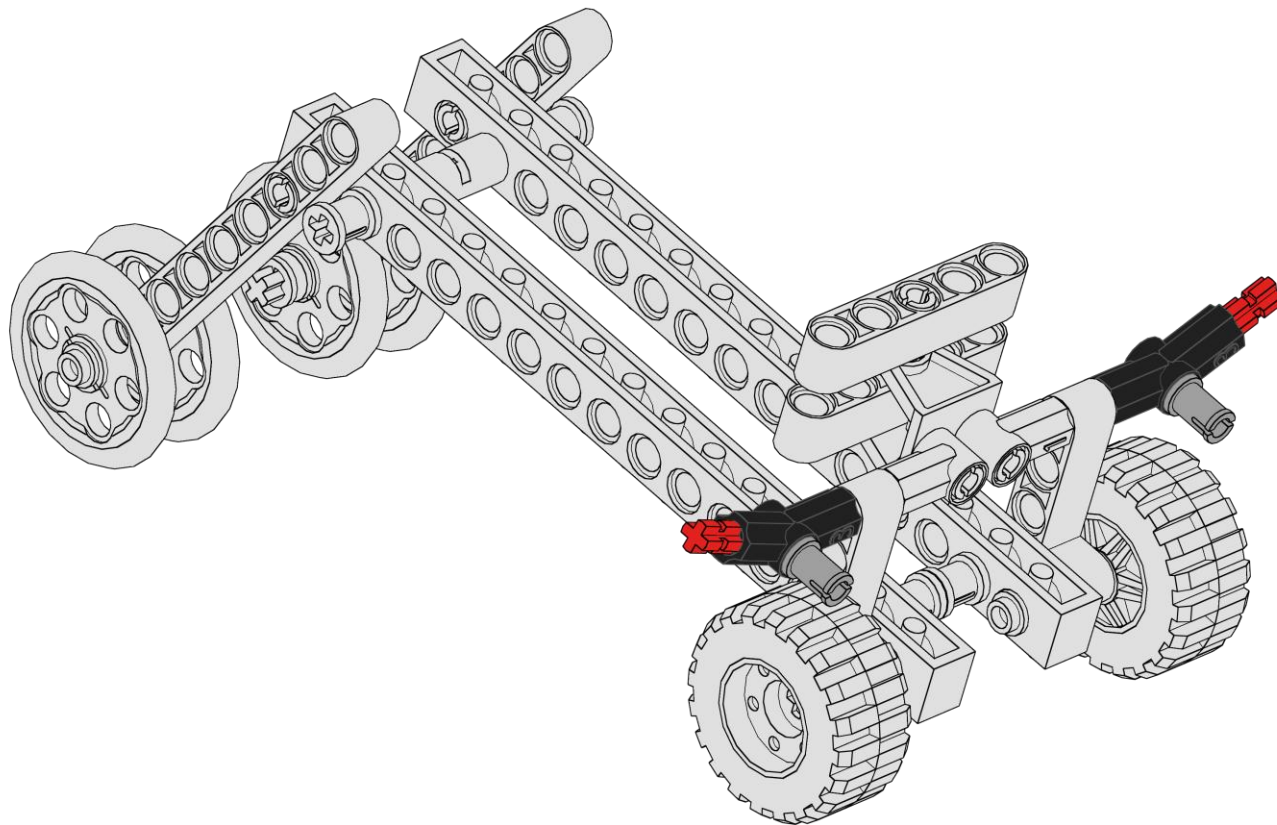

2x

Pin
Light Gray

2x

Axle 2
Notched
Red

Senator Carrier

16
of 18

2x

Connector
30 Degree
Black

2x

Pin - Long
Slots
Blue

2x

Axle 4
Black

Senator Carrier

17
of 18

2x

Gear - Worm