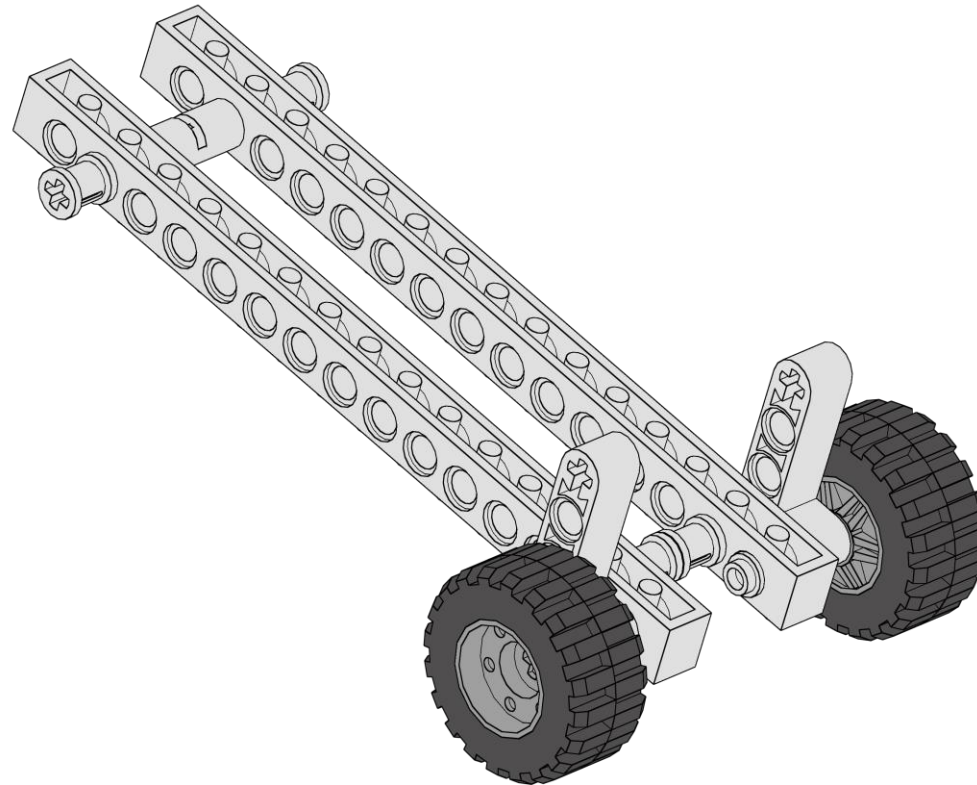

Senator Carrier

3
of 18

1x

Pin - Long
Axle Hole
Red

Senator Carrier

<p>4 of 18</p>	<p>1x</p>  <p>Brick 1x16 Holes Blue</p>	<p>1x</p>  <p>Pin - Long Axle Hole Red</p>	<p>1x</p>  <p>Axle 3 Stud Dark Gray</p>	
				

Senator Carrier

5
of 18

2x

Liftarm 1x2x4
90 deg bend
Blue

Senator Carrier

6
of 18

2x

Wheel - Rim
Small
Light Gray

2x

Wheel - Tire
Small
Black

Senator Carrier

7
of 18

2x

Pin

Light Gray

Senator Carrier