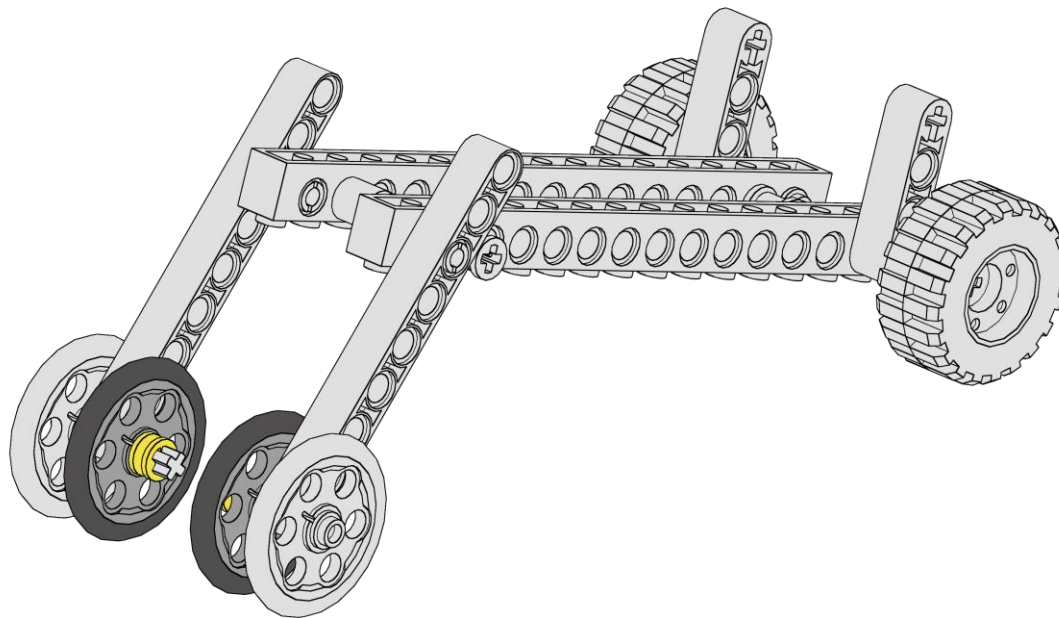

Senator Carrier

10
of 18

2x

2x

2x