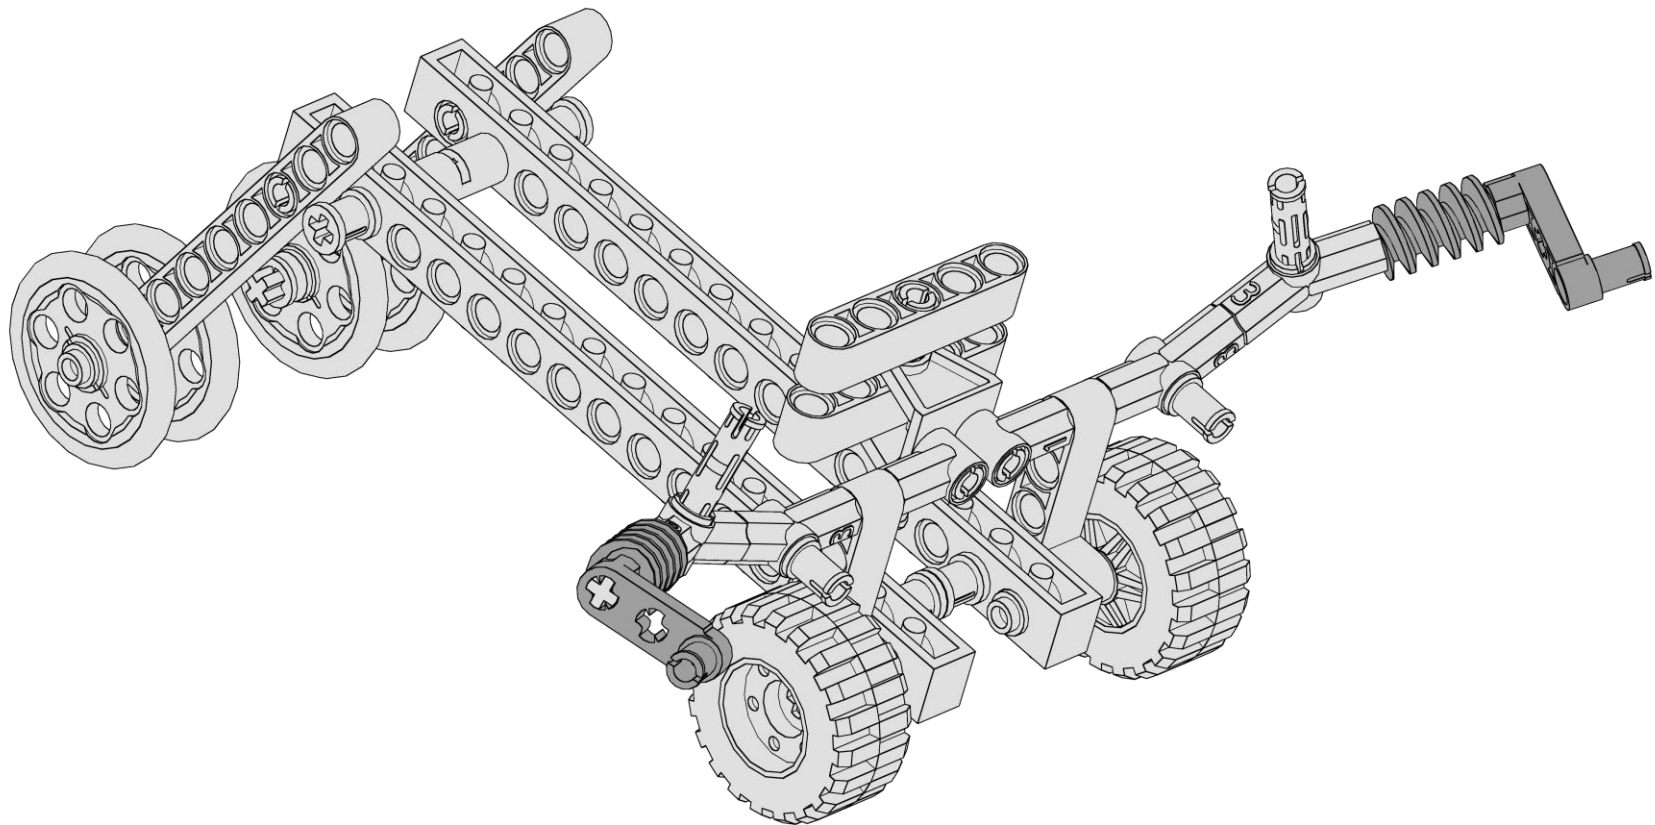

Senator Carrier

17
of 18

2x

Gear - Worm

Light Gray

2x

Crank - Pin

Light Gray