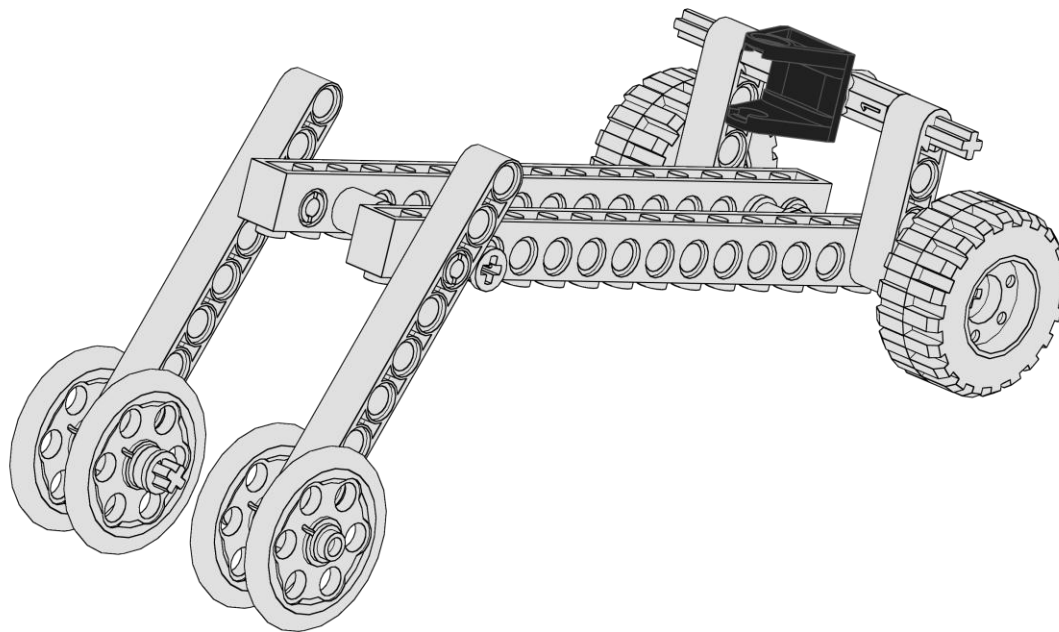

2x

Connector 1x2
90 Degree
Dark Gray

Senator Carrier

12
of 18

1x

Steering Arm

Black

Senator Carrier

13
of 18

1x

Liftarm 1x5

White

1x

Pin - Long
Slots

Blue

Senator Carrier