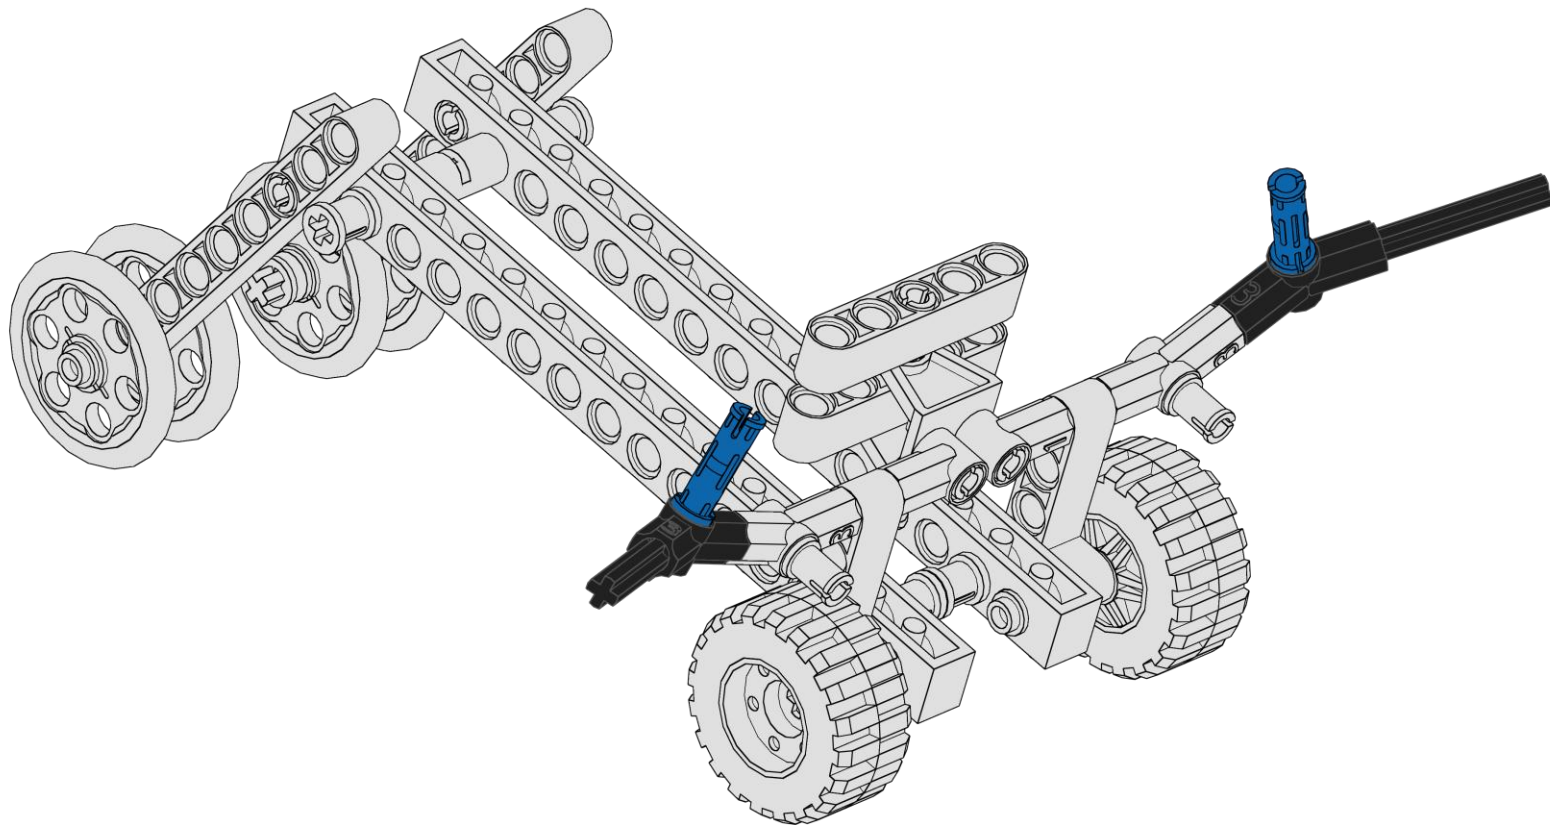

2x

Pin
Light Gray

2x

Axle 2
Notched
Red

Senator Carrier

16
of 18

2x

Connector
30 Degree
Black

2x

Pin - Long
Slots
Blue

2x

Axle 4
Black

Senator Carrier

17
of 18

2x

Gear - Worm