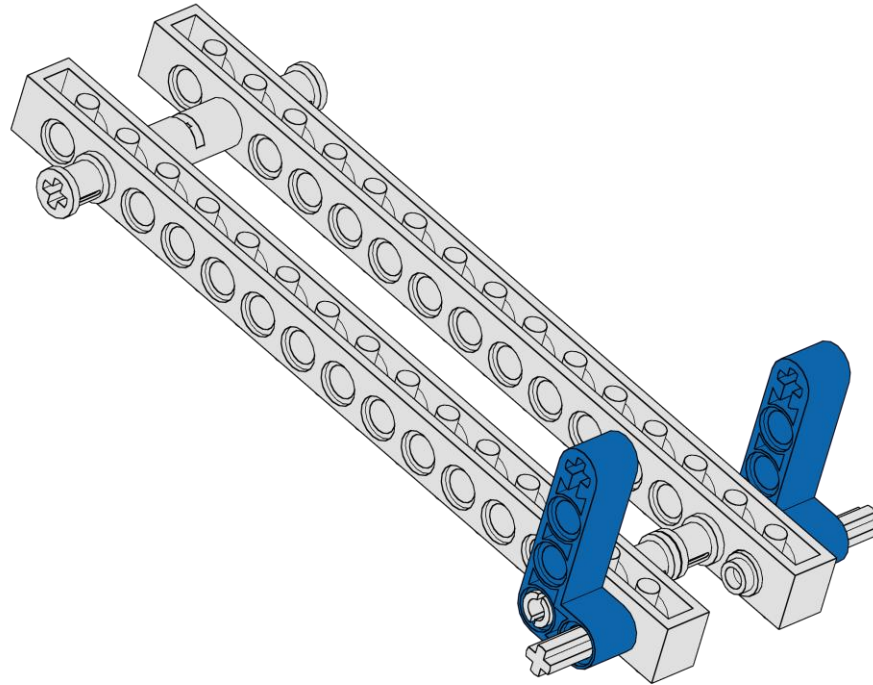

Senator Carrier

Senator Carrier

2x  Brick 1x16 Holes Blue	2x  Liftarm 1x2x4 90 deg bend Blue		2x  Liftarm 1x5 White	2x  Liftarm 1x9 White		4x  Pin Light Gray	3x  Pin - Long Slots Blue
2x  Bushing 1/2 Yellow	1x  Bushing Spacer Red	4x  Pin - Long Axle Hole Red		2x  Connector 1x2 90 Degree Dark Gray	4x  Connector 30 Degree Black		
4x  Wheel - Rim Thin Light Gray	4x  Wheel - Tire Thin Black	2x  Wheel - Rim Small Light Gray	2x  Wheel - Tire Small Black		1x  Steering Arm Black	2x  Crank - Pin Light Gray	
3x  Axle 2 Notched Red	2x  Axle 3 Light Gray	4x  Axle 3 Stud Dark Gray	2x  Axle 4 Black		2x  Gear - Worm Light Gray		8x  Bill Wood

Senator Carrier

3
of 18

1x

Pin - Long
Axle Hole
Red

Senator Carrier

<p>4 of 18</p>	<p>1x</p>  <p>Brick 1x16 Holes Blue</p>	<p>1x</p>  <p>Pin - Long Axle Hole Red</p>	<p>1x</p>  <p>Axle 3 Stud Dark Gray</p>	
				

Senator Carrier

5
of 18

2x

Liftarm 1x2x4
90 deg bend
Blue

Senator Carrier

6
of 18

2x

Wheel - Rim
Small
Light Gray

2x

Wheel - Tire
Small
Black

Senator Carrier

7
of 18

2x

Pin

Light Gray

Senator Carrier