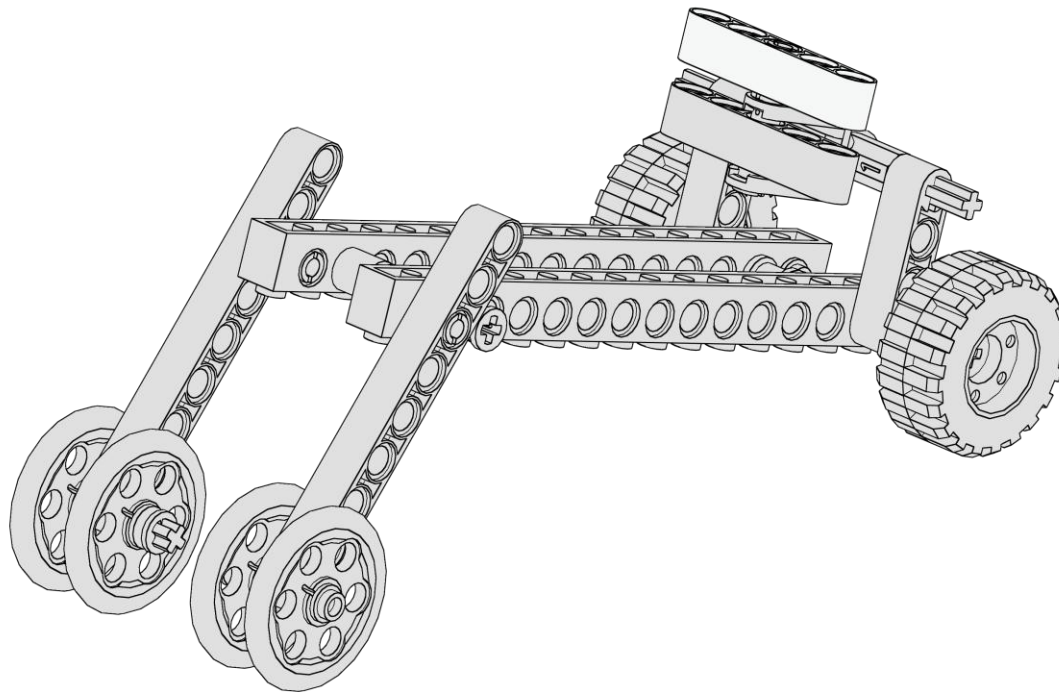

Senator Carrier

14
of 18

1x

Liftarm 1x5

White