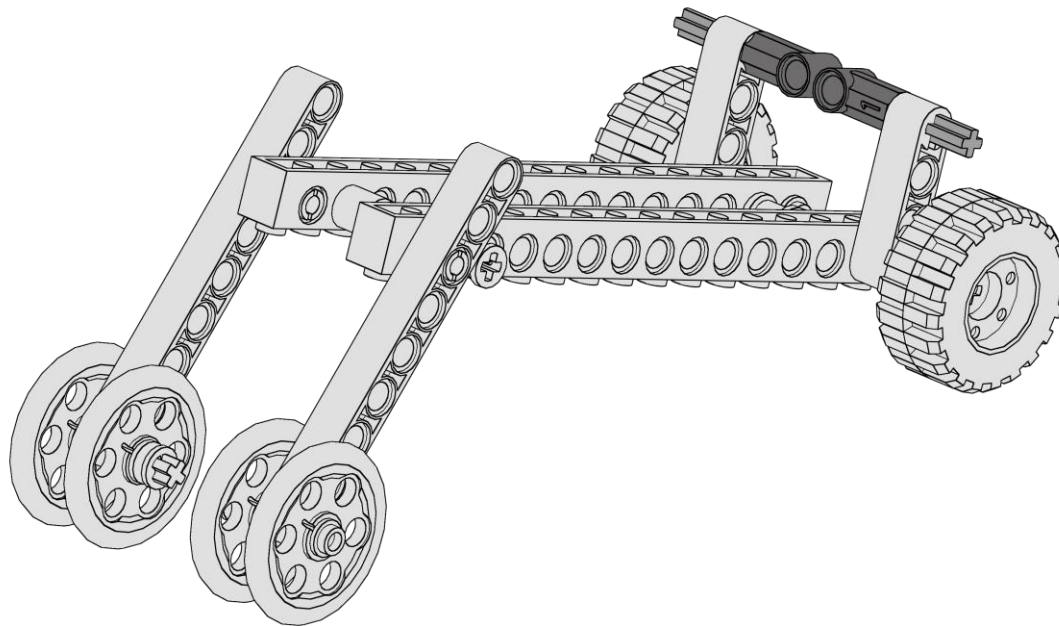

2x

Connector 1x2
90 Degree
Dark Gray

Senator Carrier

12
of 18

1x

Steering Arm

Black

Senator Carrier