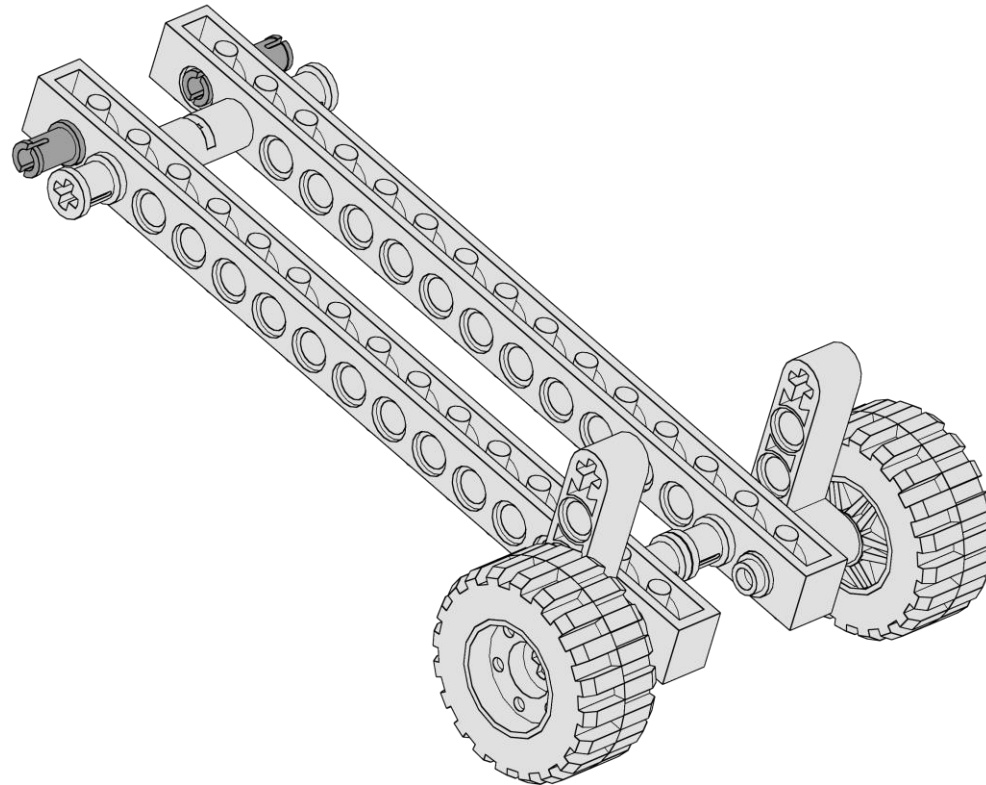

Senator Carrier

3
of 18

1x

Pin - Long
Axle Hole
Red

Senator Carrier

<p>4 of 18</p>	<p>1x</p>  <p>Brick 1x16 Holes Blue</p>	<p>1x</p>  <p>Pin - Long Axle Hole Red</p>	<p>1x</p>  <p>Axle 3 Stud Dark Gray</p>	
				

Senator Carrier

5
of 18

2x

Liftarm 1x2x4
90 deg bend
Blue

Senator Carrier

6
of 18

2x

Wheel - Rim
Small
Light Gray

2x

Wheel - Tire
Small
Black

Senator Carrier

7
of 18

2x

Pin

Light Gray

Senator Carrier