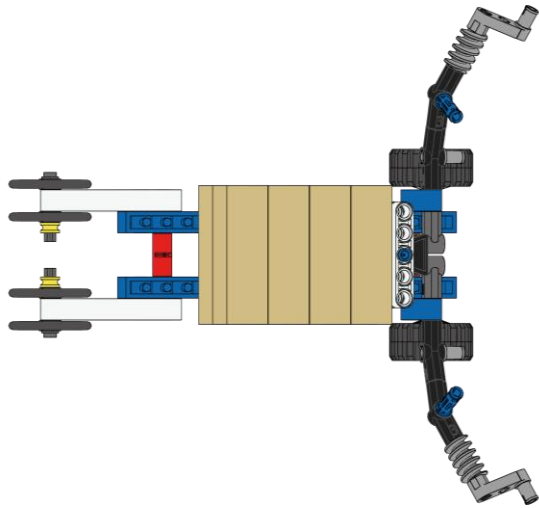

Senator Carrier

Top View