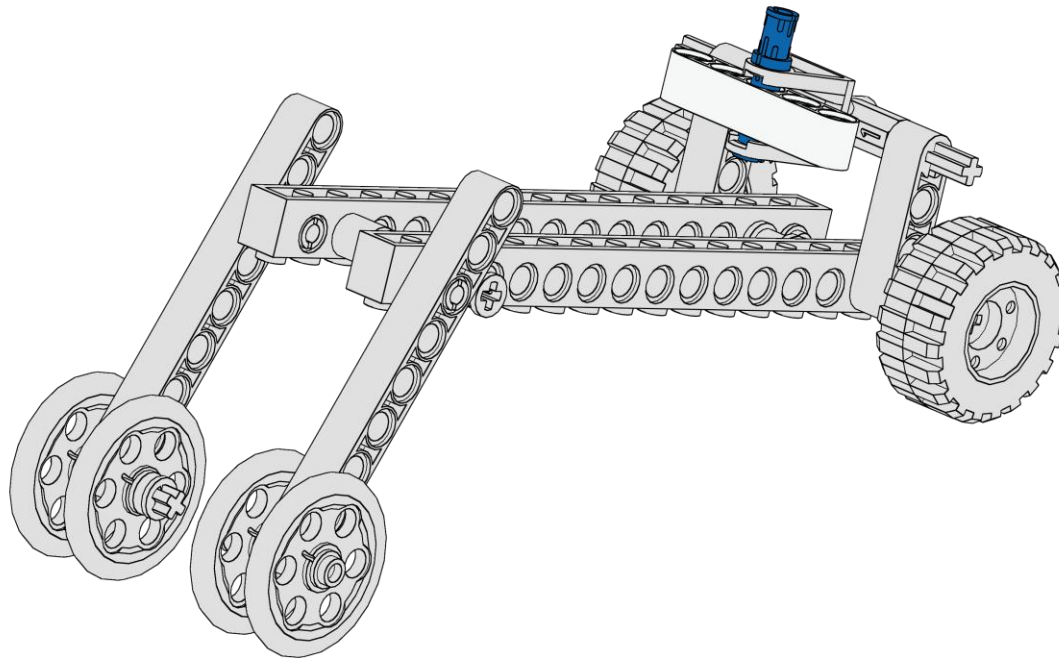

2x

Connector 1x2
90 Degree
Dark Gray

Senator Carrier

12
of 18

1x

Steering Arm

Black

Senator Carrier

13
of 18

1x

Liftarm 1x5

White

1x

Pin - Long
Slots

Blue

Senator Carrier

2x

Pin
Light Gray

2x

Axle 2
Notched
Red

Senator Carrier

16
of 18

2x

Connector
30 Degree
Black