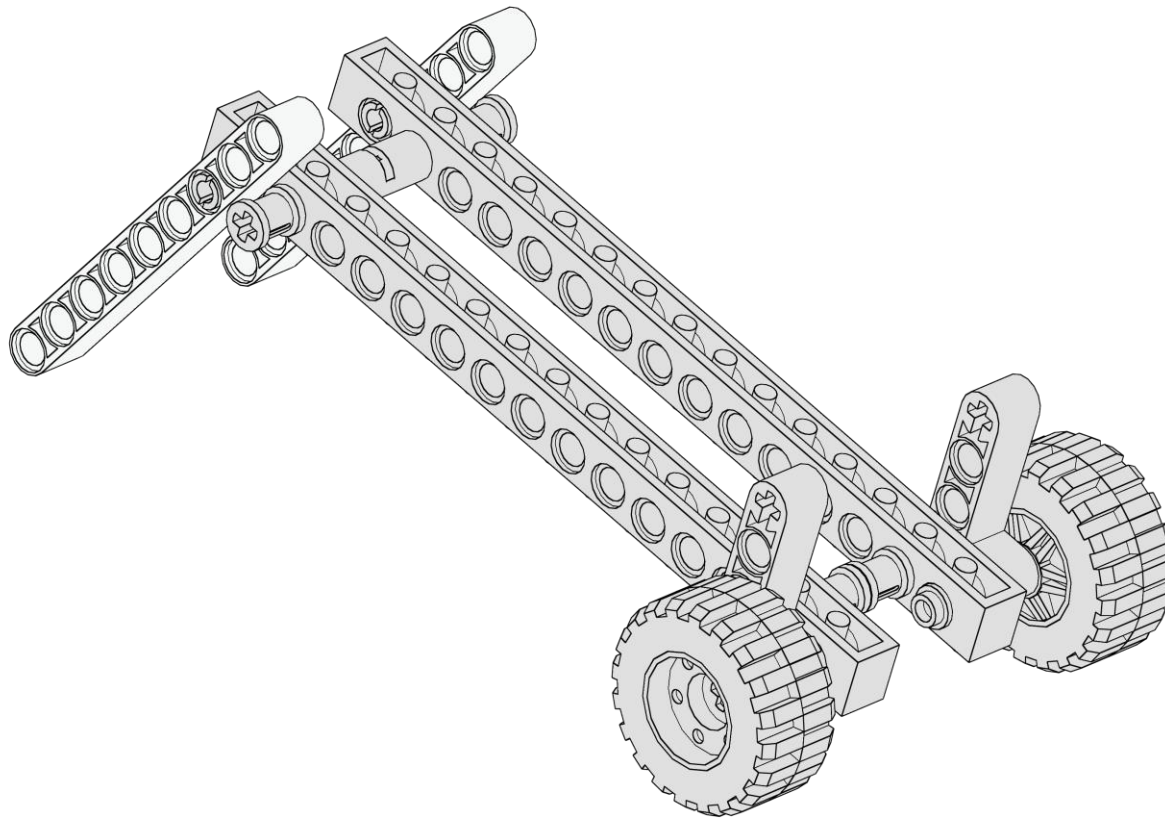

Senator Carrier

8
of 18

2x

Liftarm 1x9

White